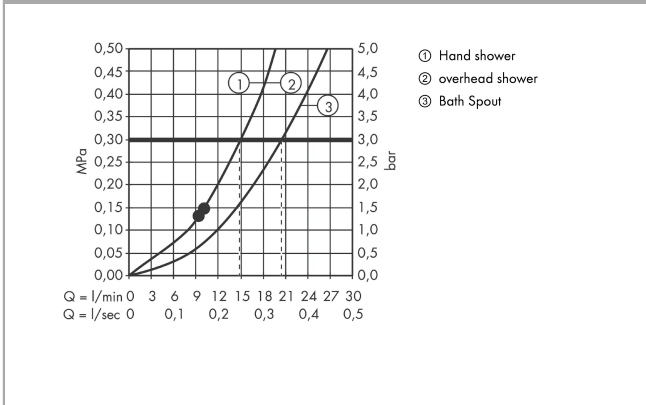

Raindance E

Showerpipe 360 1jet with bath thermostat

Finish: **Chrome** Article Number: **27113000**

Description

product features

- consists of: overhead shower, hand shower, bath thermostat, shower hose, shower holder
- overhead shower Raindance E 360 Air
- shower head size overhead shower: 360 x 190 mm
- spray type overhead shower: RainAir
- shelf made of safety glass
- surface shelf: mirror glass
- flow rate RainAir spray at 3 bar: 15 l/min
- spray type hand shower: RainAir, Rain, Whirl
- maximum flow rate for Showerpipe at 3 bar: 20 l/min
- minimum flow pressure: 1,3 bar
- max. operating pressure: 10 bar
- ball-joint: overhead shower angle adjustable
- in case of installation on existing G 3/4 connections, adaptor no.02026000 must be used
- shower arm length overhead shower: 380 mm
- CoolContact thermostat: Prevents the housing from heating up, making showering even safer
- thermostat Ecostat Select
- SafetyStop at 40°C
- adjustable hot water limitation
- outlets controlled via turning handle
- suitable for continuous flow water heaters
- mounting type: exposed installation
- connection dimension: DN15
- connection thread: G 1/2
- centre distance: 150 ± 12 mm
- intrinsically safe against backflow
- bar width: 44 mm
- 3 functions

Technology

Raindance E
Showerpipe 360 1jet with bath thermostat
 Finish: **Chrome** Article Number: **27113000**

Product image

Scale drawing

Flowchart

Raindance E
Showerpipe 360 1jet with bath thermostat
 Finish: **Chrome** Article Number: **27113000**