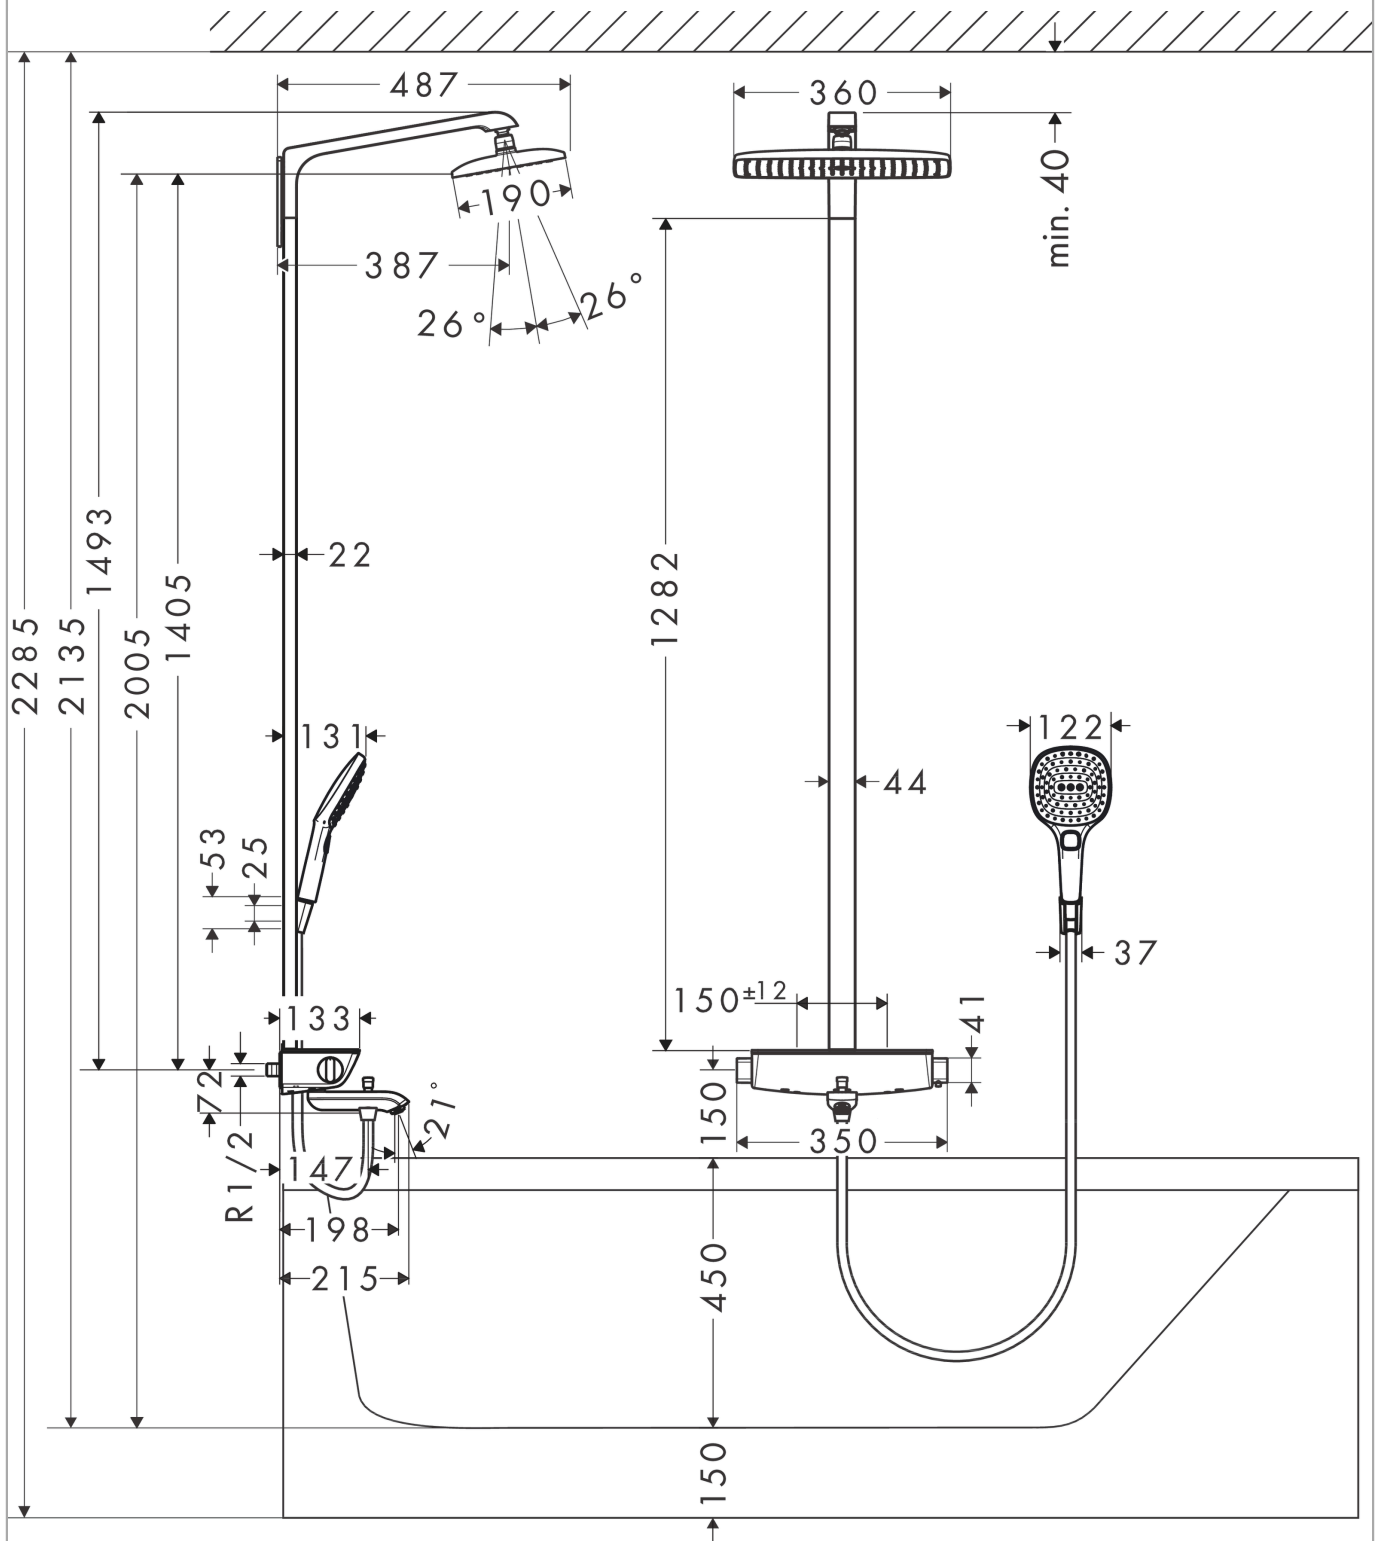

Raindance E
Showerpipe 360 1jet with bath thermostat
Finish: **Chrome** Article Number: **27113000**

Installation examples