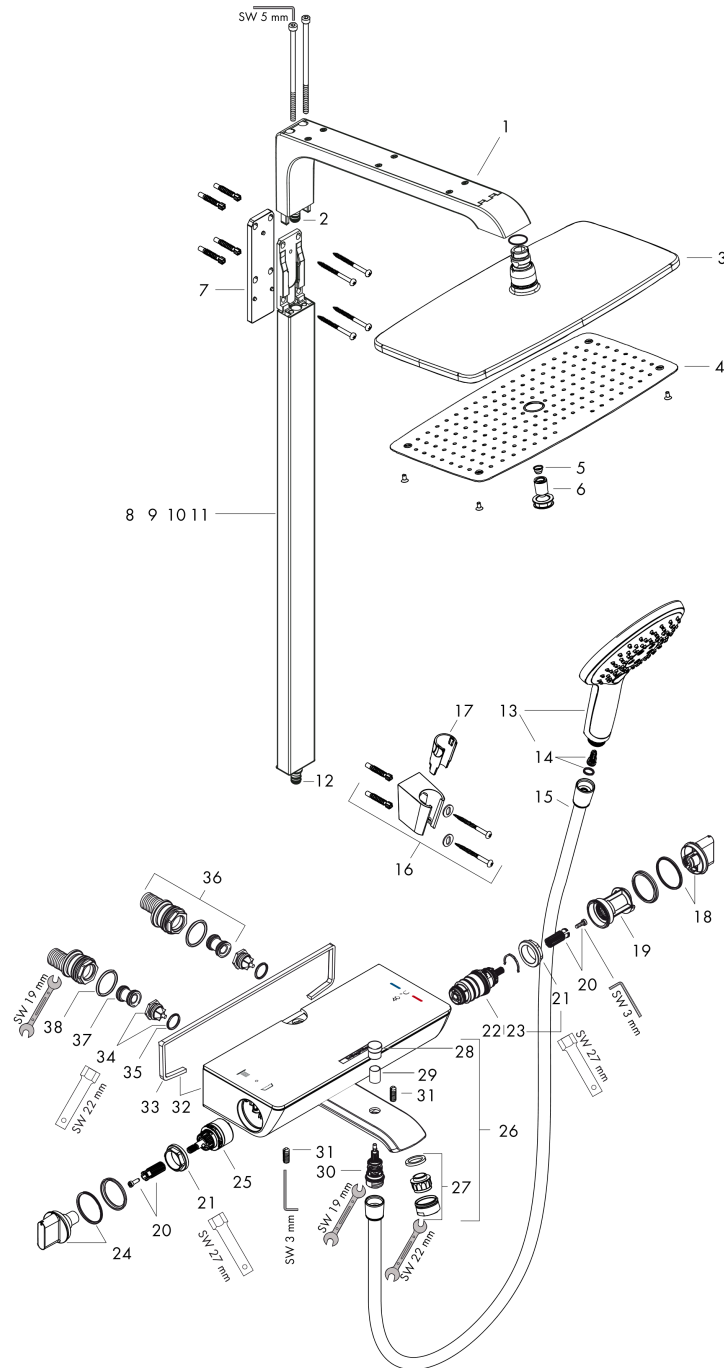

Raindance E
Showerpipe 360 1jet with bath thermostat
Finish: **Chrome** Article Number: **27113000**

Exploded Drawing

Year of production: >02/15

Raindance E
Showerpipe 360 1jet with bath thermostat
Finish: **Chrome** Article Number: **27113000**

Spare part list

Year of production: >02/15

Pos.	Description	Article Number	Price	PU
1	shower arm	92267000	-	1
2	O-ring 9x1,5	98117000	-	1
3	Overhead shower with female thread G½	27381000	-	1
4	spray body	92295000	-	1
5	filter	97735000	-	1
6	air jet	95416000	-	1
7	tile-matching-disk 7 mm	95960000	-	1
8	pipe with cover (1282 mm)	92266000	-	1
9	pipe with cover (850 mm)	92265000	-	1
10	pipe with cover (950 mm)	92357000	-	1
11	pipe with cover (1382 mm)	92358000	-	1
12	O-ring 9x1,8	98118000	-	1
13	handshower	26520000	-	1
14	filter insert	97708000	-	1
15	shower hose Isiflex'B 1,60 m	28276000	-	1
16	shower holder	28331000	-	1
17	guide	98918000	-	1
18	handle for thermostat	95770000	-	1
19	safety set	95771000	-	1
20	handle fixing set	92130000	-	1
21	nut	98913000	-	1
22	thermostat cartridge	98282000	-	1
23	cartridge for exchanged connections	92373000	-	1
24	handle	95957000	-	1
25	shut off unit with selector	98283000	-	1
26	spout cpl.	92169000	-	1
27	aerator M24x1 (30 l/min)	96512000	-	1
28	diverter knob	97981000	-	1
29	sleeve	97979000	-	1
30	selector	97978000	-	1
31	hollow set screw M6x16 including o-ring 29x3	98372000	-	1
32	escutcheon	92698000	-	1
33	seal	97530000	-	1
34	non return valve (pressure-resistant up to 2 MPa)	95773000	-	1
35	O-ring 17x2	98199000	-	1
36	set of S-unions	95772000	-	1
37	noise reduction	96429000	-	1
38	O-ring 29x3	98371000	-	1
a	brake disc	92832000	-	1