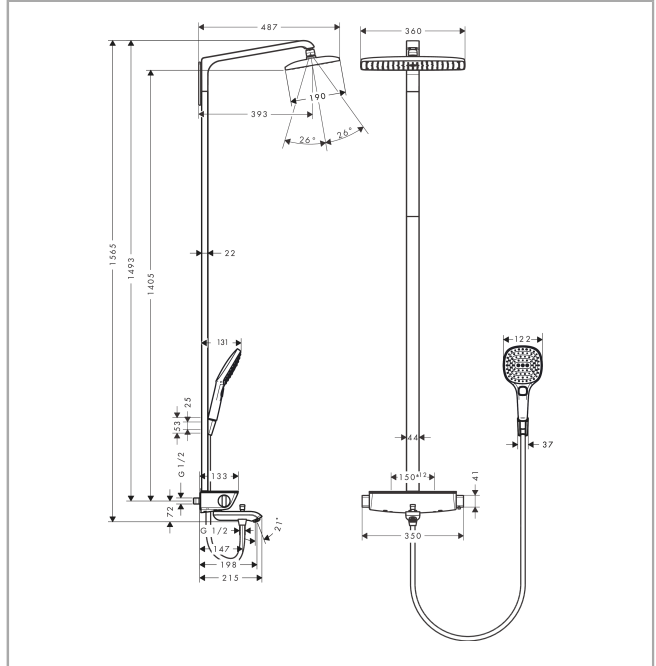

Raindance E

Showerpipe 360 1jet with bath thermostat

Finish: **Chrome** Article Number: **27113000**

Description

product features

- consists of: overhead shower, hand shower, bath thermostat, shower hose, shower holder
- overhead shower Raindance E 360 Air
- shower head size overhead shower: 360 x 190 mm
- spray type overhead shower: RainAir
- shelf made of safety glass
- surface shelf: mirror glass
- flow rate RainAir spray at 3 bar: 15 l/min
- spray type hand shower: RainAir, Rain, Whirl
- maximum flow rate for Showerpipe at 3 bar: 20 l/min
- minimum flow pressure: 1,3 bar
- max. operating pressure: 10 bar
- ball-joint: overhead shower angle adjustable
- in case of installation on existing G 3/4 connections, adaptor no.02026000 must be used
- shower arm length overhead shower: 380 mm
- CoolContact thermostat: Prevents the housing from heating up, making showering even safer
- thermostat Ecostat Select
- SafetyStop at 40°C
- adjustable hot water limitation
- outlets controlled via turning handle
- suitable for continuous flow water heaters
- mounting type: exposed installation
- connection dimension: DN15
- connection thread: G 1/2
- centre distance: 150 ± 12 mm
- intrinsically safe against backflow
- bar width: 44 mm
- 3 functions

Technology

Raindance E
Showerpipe 360 1jet with bath thermostat
 Finish: **Chrome** Article Number: **27113000**

Product image

Scale drawing

Flowchart

Raindance E
Showerpipe 360 1jet with bath thermostat
 Finish: **Chrome** Article Number: **27113000**