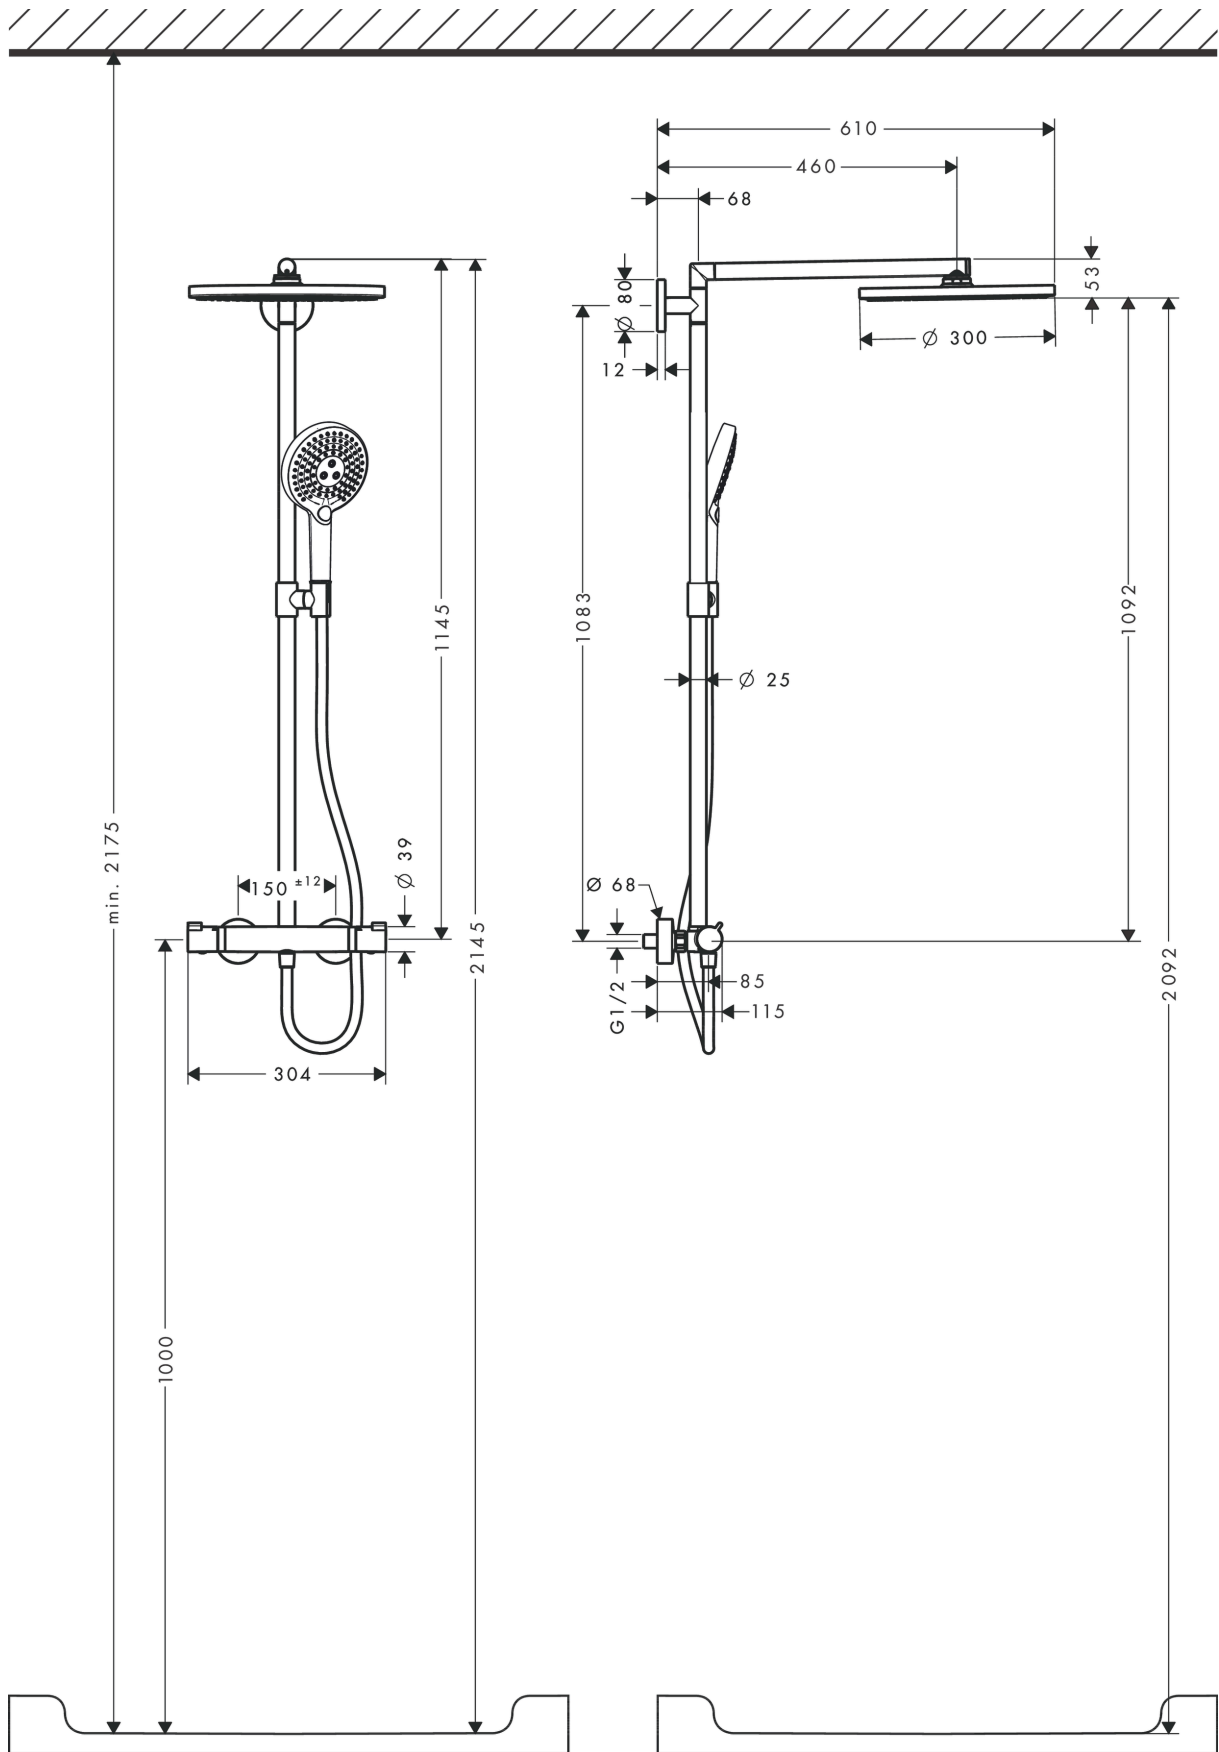

Raindance S
Showerpipe 300 1jet with thermostat
Finish: **Chrome** Article Number: **27114000**

Installation examples