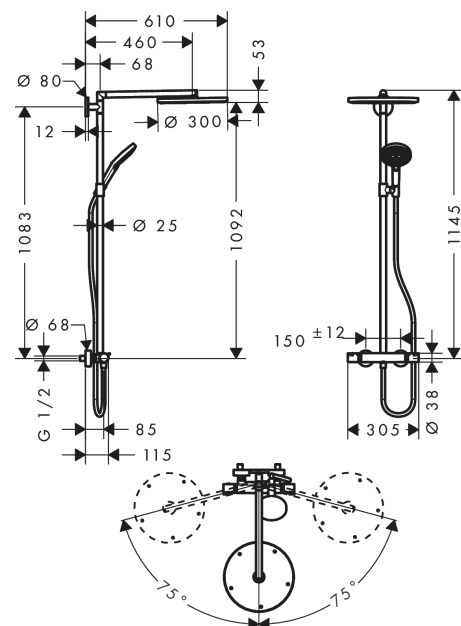

Scale drawing