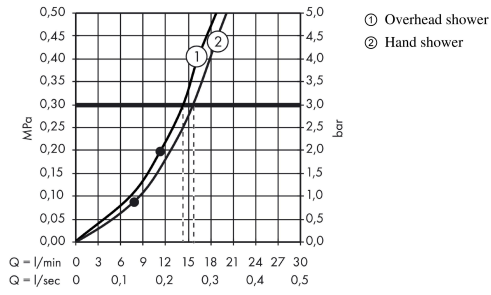

Raindance S
Showerpipe 300 1jet with thermostat
 Finish: **Chrome** Article Number: **27114000**

Description

product features

- consists of: overhead shower, hand shower, shower thermostat, shower hose, slider, shower bar
- overhead shower Raindance S 300 Air
- shower head size overhead shower: 300 mm
- spray type overhead shower: RainAir
- spray disc surface: chrome
- spray type hand shower: RainAir, Rain, Whirl
- maximum flow rate for Showerpipe at 3 bar: 16 l/min
- minimum flow pressure: 2 bar
- max. operating pressure: 10 bar
- height-adjustable slider
- shower arm length overhead shower: 460 mm
- swivel shower arm
- thermostat Ecostat Comfort
- SafetyStop at 40°C
- adjustable hot water limitation
- outlets controlled via turning handle
- suitable for continuous flow water heaters
- mounting type: exposed installation
- connection dimension: DN15
- connection thread: G 1/2
- centre distance: 150 ± 12 mm
- pipe can be shortened in height
- intrinsically safe against backflow
- shower bar diameter: 25 mm
- 2 functions

Technology

Product image

Scale drawing

Raindance S
Showerpipe 300 1jet with thermostat
 Finish: **Chrome** Article Number: **27114000**

Flowchart

Raindance S
Showerpipe 300 1jet with thermostat
 Finish: **Chrome** Article Number: **27114000**