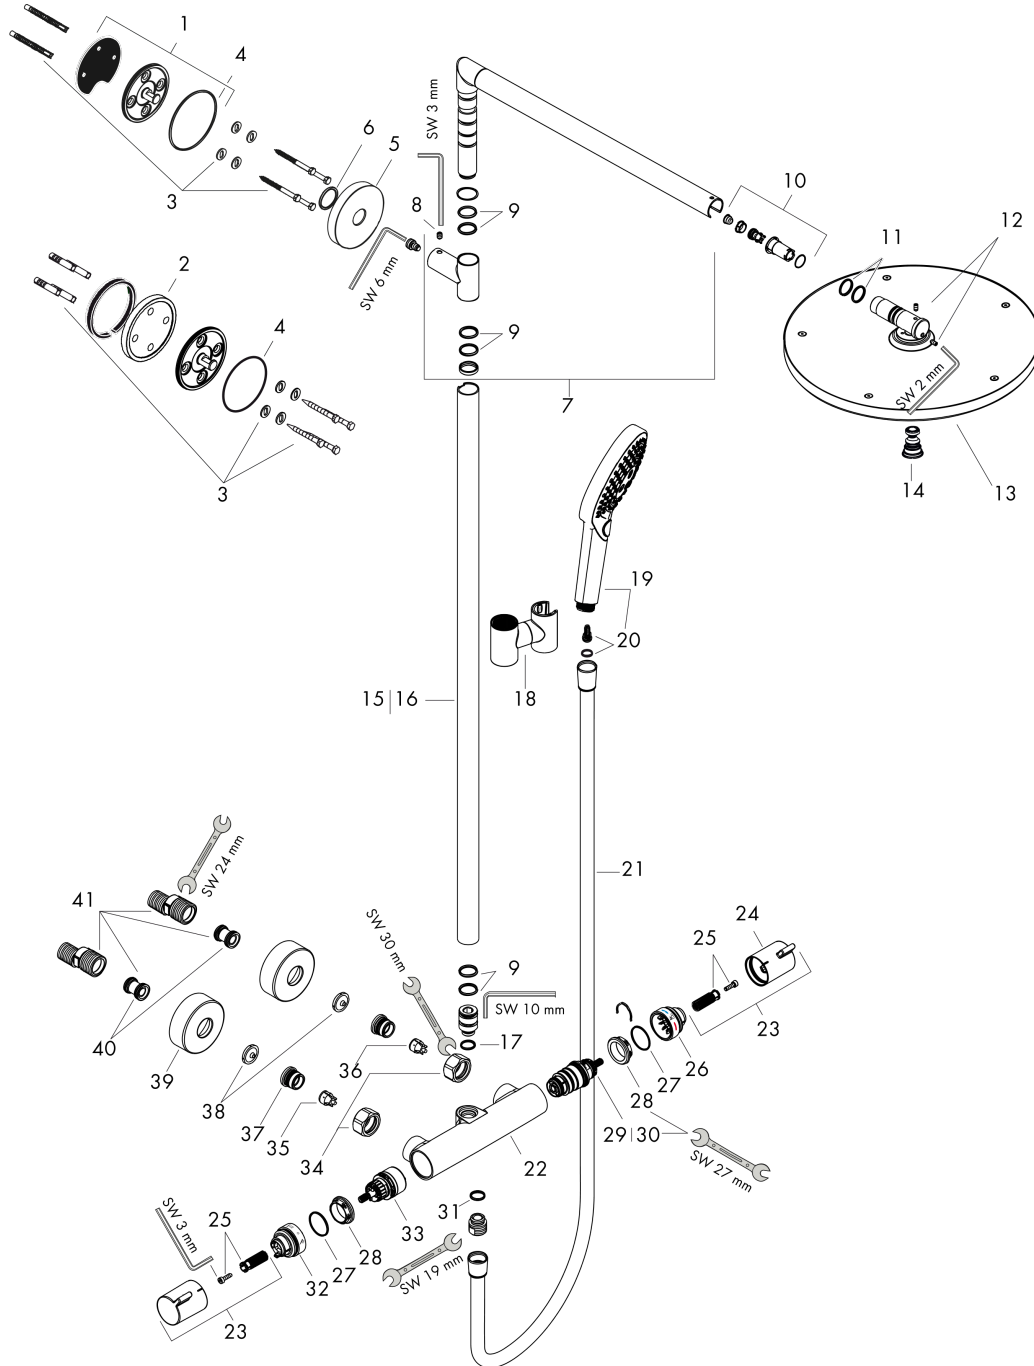

Raindance S
Showerpipe 300 1jet with thermostat
Finish: **Chrome** Article Number: **27114000**

Exploded Drawing

Year of production: >02/17

Raindance S
Showerpipe 300 1jet with thermostat
Finish: **Chrome** Article Number: **27114000**

Spare part list

Year of production: >02/17

Pos.	Description	Article Number	Price	PU
1	wall flange	98673000	-	1
2	tile-matching-disk 7 mm	98681000	-	1
3	mounting set	98716000	-	1
4	O-ring 72x2	98395000	-	1
5	escutcheon Ø 80 mm	95690000	-	1
6	O-ring 25x2	98389000	-	1
7	shower arm	98360000	-	1
8	hollow set screw M6x8	98444000	-	1
9	O-ring 17x2,5	98387000	-	1
10	back flow preventor cartridge	92268000	-	1
11	O-ring 17x2	98199000	-	1
12	hollow set screw M4x10	97667000	-	1
13	head shower	95924000	-	1
14	air jet	95794000	-	1
15	pipe 1035 mm	95925000	-	1
16	pipe 930 mm	95917000	-	1
17	O-ring 12x2,25	98382000	-	1
18	support, assy	95480000	-	1
19	handshower	26530000	-	1
20	filter insert	97708000	-	1
21	shower hose Isiflex'B 1,60 m	28276000	-	1
22	Thermostat	92850000	-	1
23	handle	95836000	-	1
24	pushbutton	92848000	-	1
25	handle fixing set	95843000	-	1
26	safety set	95839000	-	1
27	O-ring 26x1,5	98390000	-	1
28	nut	98913000	-	1
29	thermostat cartridge	98282000	-	1
30	cartridge for exchanged connections	92373000	-	1
31	O-ring 14x2	98129000	-	1
32	stop ring for flow control	95927000	-	1
33	shut off unit with selector	98283000	-	1
34	set of nuts	96157000	-	1
35	non return valve (pressure-resistant up to 2 MPa)	93136000	-	1
36	non return valve	96737000	-	1
37	O-ring 17x1,5	98137000	-	1
38	filter packing	96922000	-	1
39	escutcheon Ø 68 mm	96467000	-	1
40	noise reduction	96429000	-	1
41	set of S-unions (±12 mm)	94140000	-	1