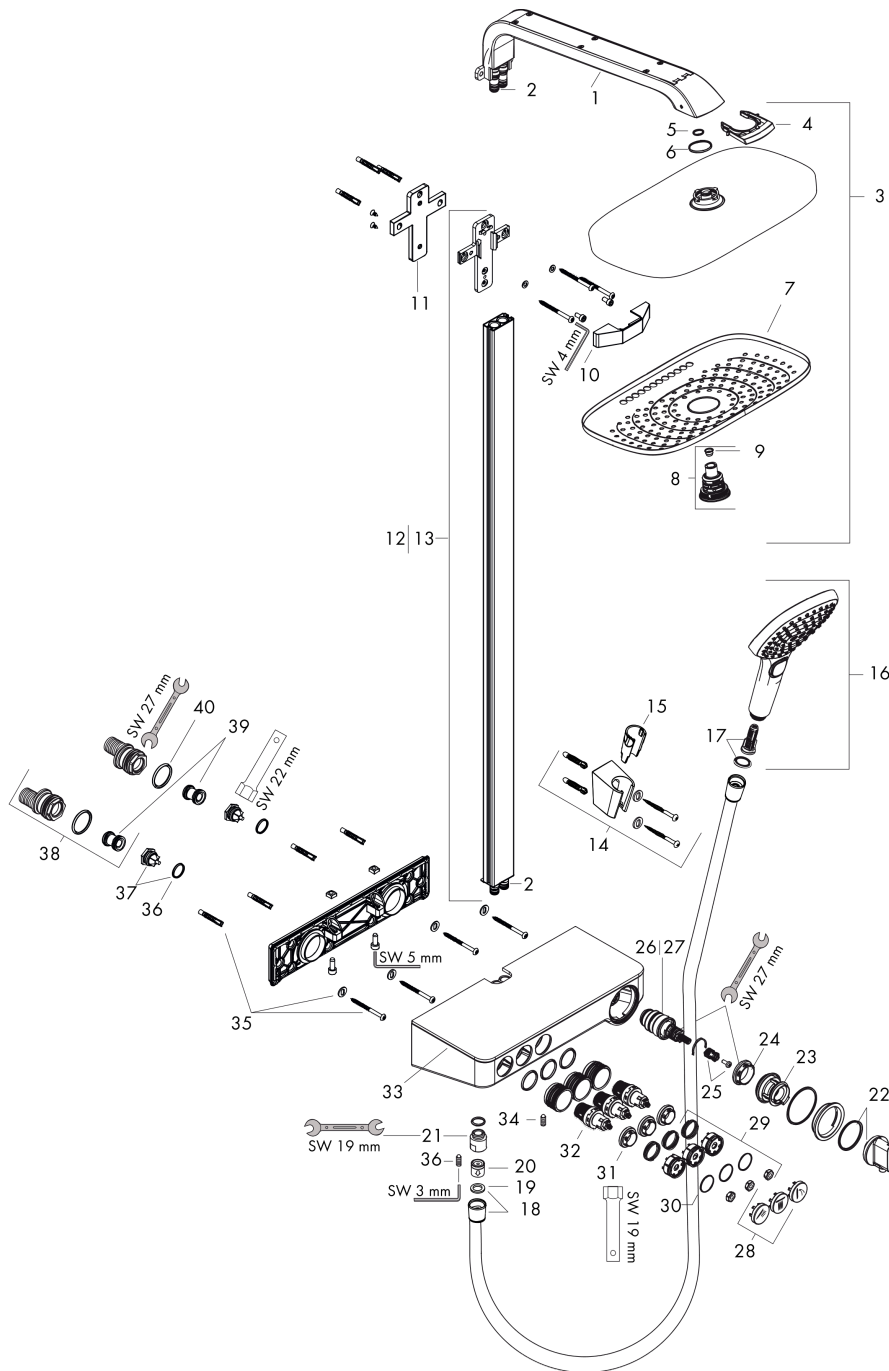

Raindance Select E
Showerpipe 300 3jet with ShowerTablet Select 300
Finish: **Chrome** Article Number: **27127000**

Exploded Drawing

Year of production: >06/19

Raindance Select E
Showerpipe 300 3jet with ShowerTablet Select 300
Finish: **Chrome** Article Number: **27127000**

Spare part list

Year of production: >06/19

Pos.	Description	Article Number	Price	PU
1	shower arm	92140000	-	1
2	O-ring 9x1,5	98117000	-	1
3	head shower	92139000	-	1
4	cramp	98481000	-	1
5	O-ring 12x1,5	98430000	-	1
6	O-Ring 28x2	98194000	-	1
7	spray body	92148000	-	1
8	selector assy	98343000	-	1
9	filter	97735000	-	1
10	cover	92142000	-	1
11	tile-matching-disk 7 mm	92143000	-	1
12	pipe with cover (900 mm)	92141000	-	1
13	pipe with cover (1000 mm)	92467000	-	1
14	shower holder	28331000	-	1
15	guide	98918000	-	1
16	handshower	26520000	-	1
17	filter insert	97708000	-	1
18	shower hose Isiflex'B 1,60 m	28276000	-	1
19	seal	98058000	-	1
20	set of non return valves DW 15	94074000	-	1
21	O-ring 14x2	98129000	-	1
22	handle for thermostat	98369000	-	1
23	safety set	98370000	-	1
24	nut	98913000	-	1
25	handle fixing set	92136000	-	1
26	thermostat cartridge	98282000	-	1
27	cartridge for exchanged connections	92373000	-	1
28	set of symbols	98367000	-	1
29	spring with sleeve	92340000	-	1
30	O-ring 20x1	98140000	-	1
31	nut	98368000	-	1
32	shut off unit	95758000	-	1
33	escutcheon	92165000	-	1
34	hollow set screw M6x16 including o-ring 29x3	98372000	-	1
35	mounting set	96179000	-	1
36	O-ring 17x2	98199000	-	1
37	non return valve (pressure-resistant up to 2 MPa)	95773000	-	1
38	set of S-unions	95772000	-	1
39	noise reduction	96429000	-	1
40	O-ring 29x3	98371000	-	1
a	ball s-unions with escutcheon	98293000	-	1