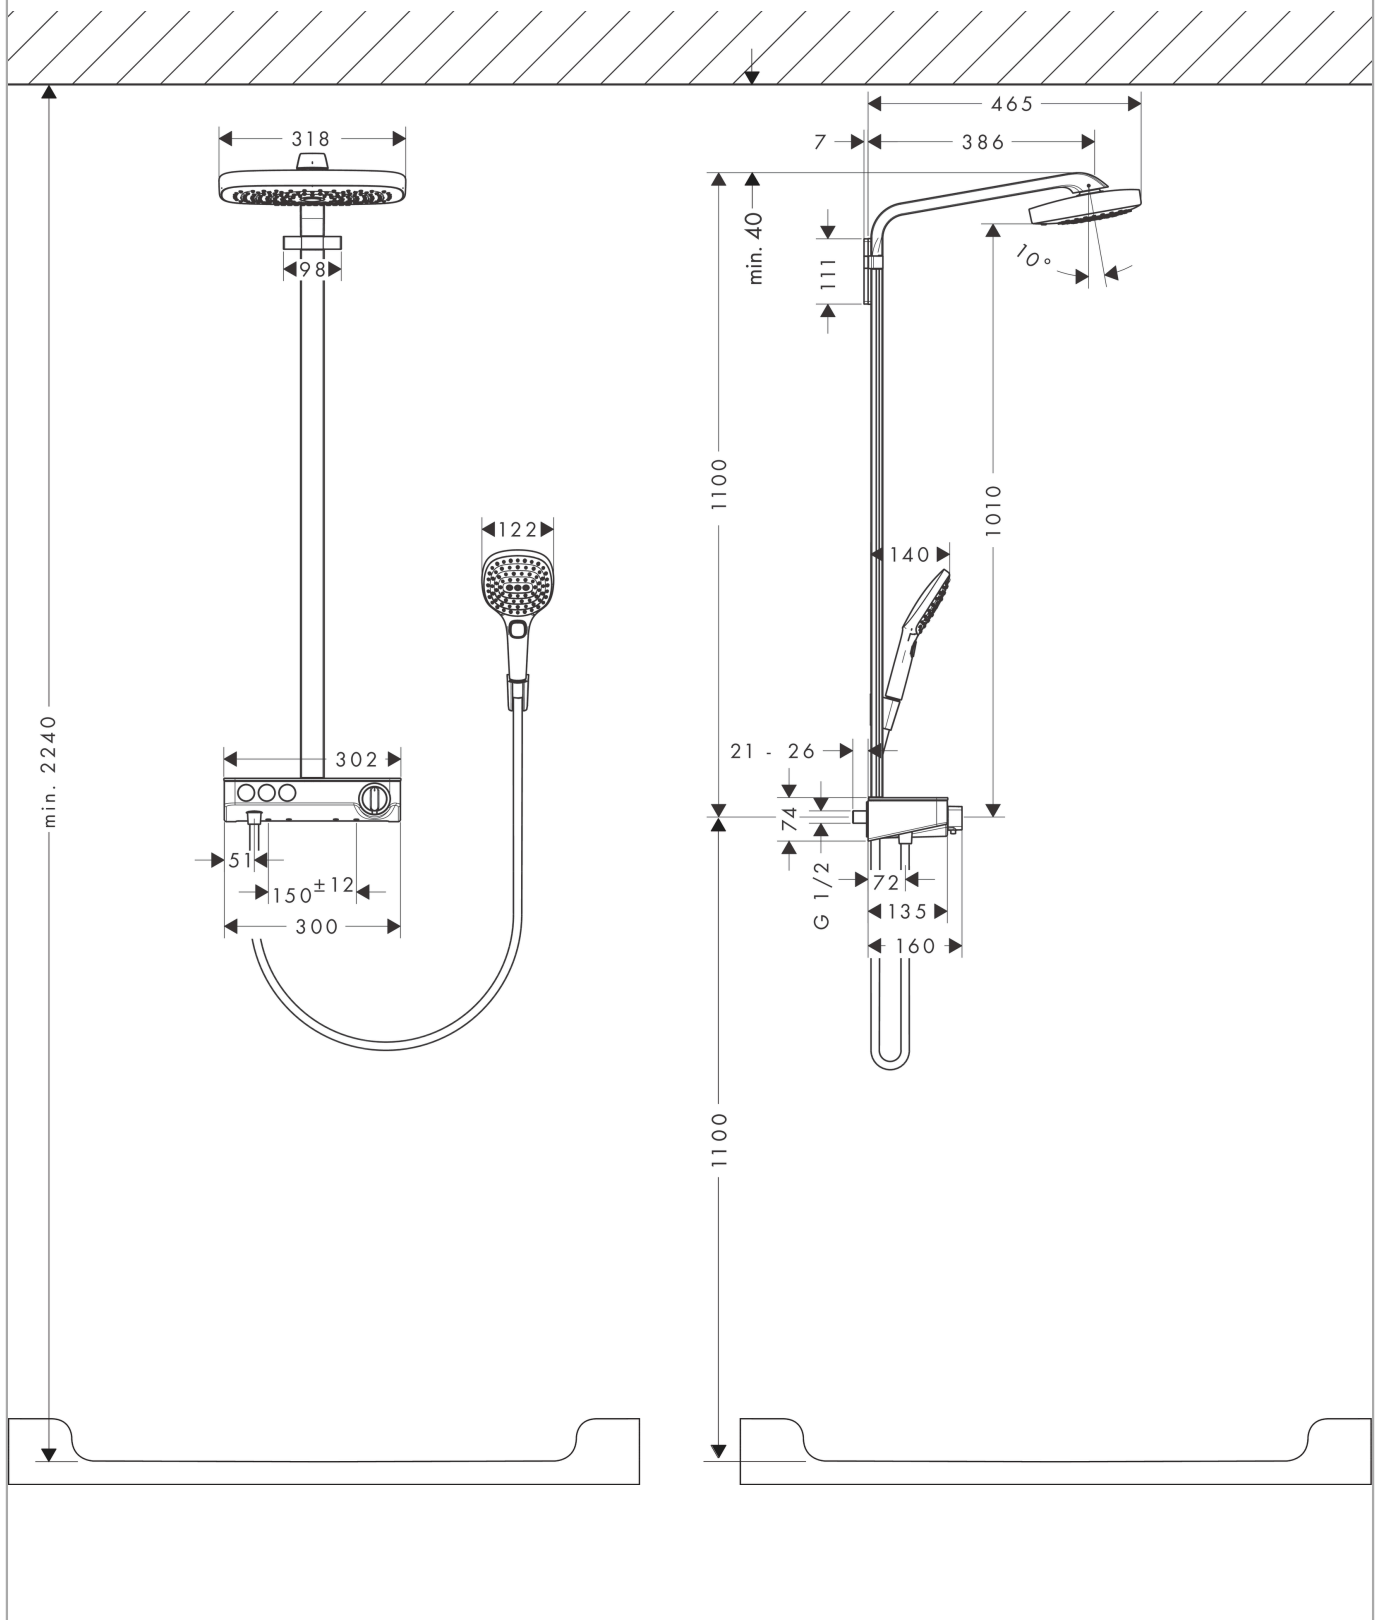

Raindance Select E
Showerpipe 300 3jet with ShowerTablet Select 300
Finish: **Chrome** Article Number: **27127000**

Installation examples