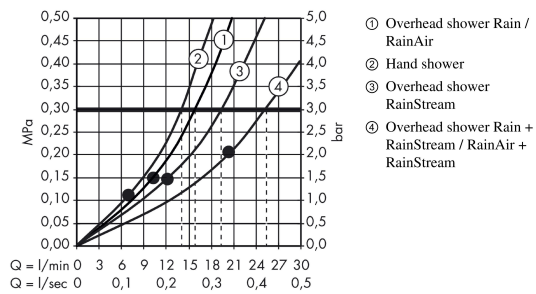

Raindance Select E
Showerpipe 300 3jet with ShowerTablet Select 300
 Finish: **Chrome** Article Number: **27127000**

Description

product features

- consists of: overhead shower, hand shower, shower thermostat, shower holder, shower hose, shower bar
- overhead shower Raindance Select E 300 3jet
- shower head size overhead shower: 300 x 190 mm
- spray type overhead shower: RainAir, Rain, RainStream
- spray disc surface: chrome
- shelf made of safety glass
- surface shelf: mirror glass
- flow rate RainAir spray at 3 bar: 16 l/min
- flow rate Rain spray at 3 bar: 16 l/min
- flow rate RainStream spray at 3 bar: 19 l/min
- spray type hand shower: RainAir, Rain, Whirl
- maximum flow rate for Showerpipe at 3 bar: 19 l/min
- minimum flow pressure: 2 bar
- max. operating pressure: 10 bar
- convenient spray selection via Select button
- in case of installation on existing G 3/4 connections, adaptor no.02026000 must be used
- overhead shower tilted forward at a 10° angle
- shower arm length overhead shower: 380 mm
- CoolContact thermostat: Prevents the housing from heating up, making showering even safer
- thermostat ShowerTablet Select 300
- SafetyStop at 40°C
- adjustable hot water limitation
- convenient diversion via Select button
- suitable for continuous flow water heaters
- mounting type: exposed installation
- connection dimension: DN15
- connection thread: G 1/2
- centre distance: 150 ± 12 mm
- intrinsically safe against backflow
- bar width: 40 mm
- 2 functions

Technology

Raindance Select E
Showerpipe 300 3jet with ShowerTablet Select 300
 Finish: **Chrome** Article Number: **27127000**

Product image

Scale drawing

Flowchart

Raindance Select E
Showerpipe 300 3jet with ShowerTablet Select 300
 Finish: **Chrome** Article Number: **27127000**