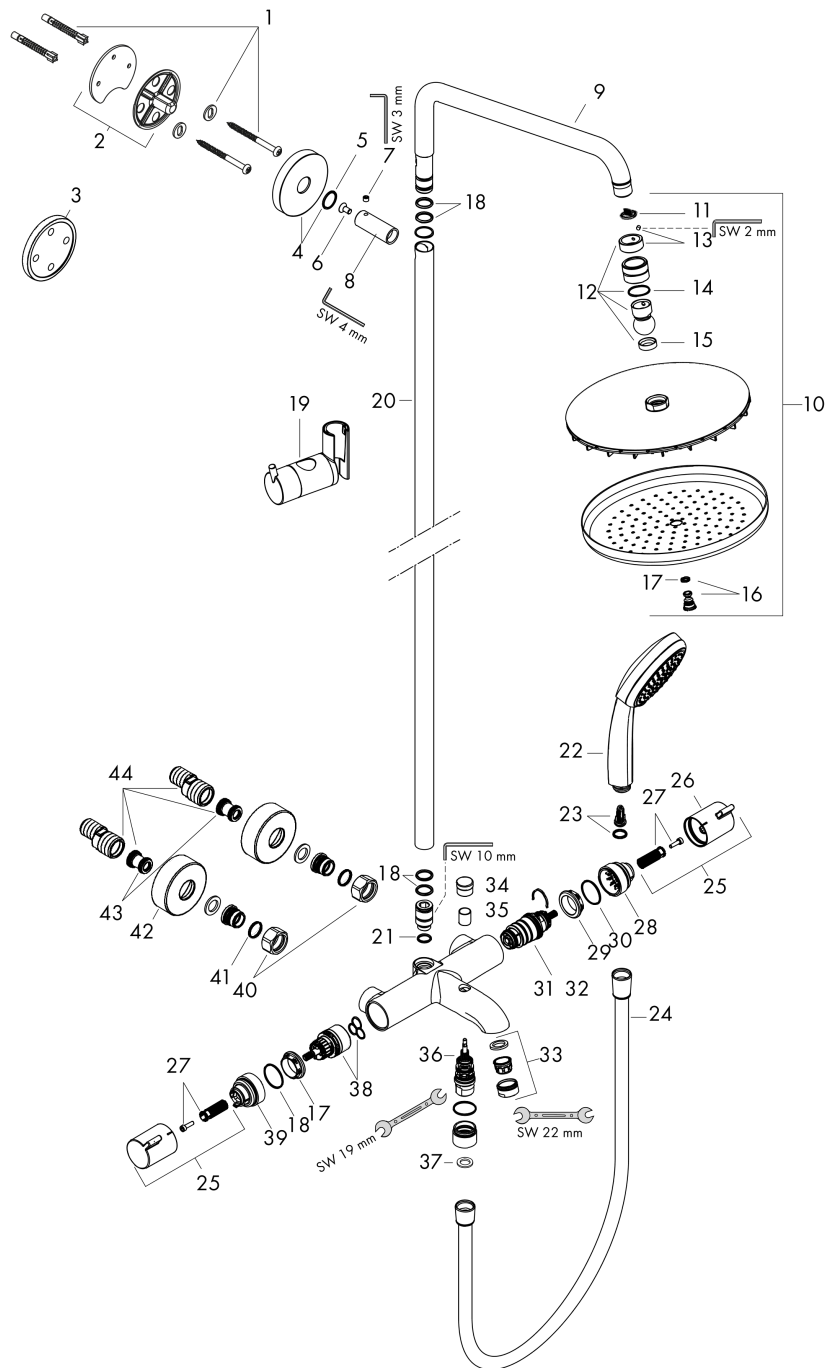

Croma
Showerpipe 220 1jet with bath thermostat
Finish: **Chrome** Article Number: **27223000**

Exploded Drawing

Year of production: >12/20

Croma

Showerpipe 220 1jet with bath thermostat

Finish: **Chrome** Article Number: **27223000**

Spare part list

Year of production: >12/20

Pos.	Description	Article Number	Price	PU
1	mounting set	96179000	-	1
2	wall flange	95688000	-	1
3	tile-matching-disk 7 mm	95239000	-	1
4	escutcheon Ø 60 mm	95692000	-	1
5	O-ring 20x2,5	92602000	-	1
6	screw	92137000	-	1
7	hollow set screw M6x5	98447000	-	1
8	sleeve	92166000	-	1
9	shower arm	95985000	-	1
10	head shower	26464000	-	1
11	filter packing	96477000	-	1
12	ball joint	98941000	-	1
13	lock washer	98942000	-	1
14	lever collar	97536000	-	1
15	seal	97606000	-	1
16	air jet	95794000	-	1
17	O-ring 7x2	98419000	-	1
18	O-ring 15x2,5	98131000	-	1
19	support, assy	97651000	-	1
20	pipe 1400 mm	95983000	-	1
21	O-ring 12x2,25	98382000	-	1
22	handshower	28535000	-	1
23	filter insert	97708000	-	1
24	shower hose Isiflex'B 2,00 m	28274000	-	1
25	handle	95836000	-	1
26	pushbutton	92848000	-	1
27	handle fixing set	95843000	-	1
28	safety set	95839000	-	1
29	nut	98913000	-	1
30	O-ring 26x1,5	98390000	-	1
31	thermostat cartridge	98282000	-	1
32	cartridge for exchanged connections	92373000	-	1
33	aerator M24x1 (30 l/min)	96512000	-	1
34	diverter knob	96466000	-	1
35	sleeve	97738000	-	1
36	selector assy	94077000	-	1
37	seal	98058000	-	1
38	shut off unit with selector	98283000	-	1
39	safety set	95984000	-	1
40	set of nuts	96157000	-	1
41	O-ring 17x1,5	98137000	-	1