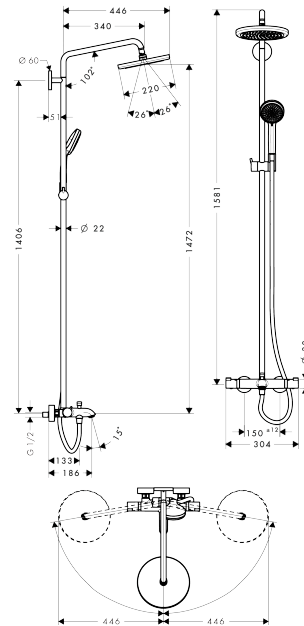

Scale drawing