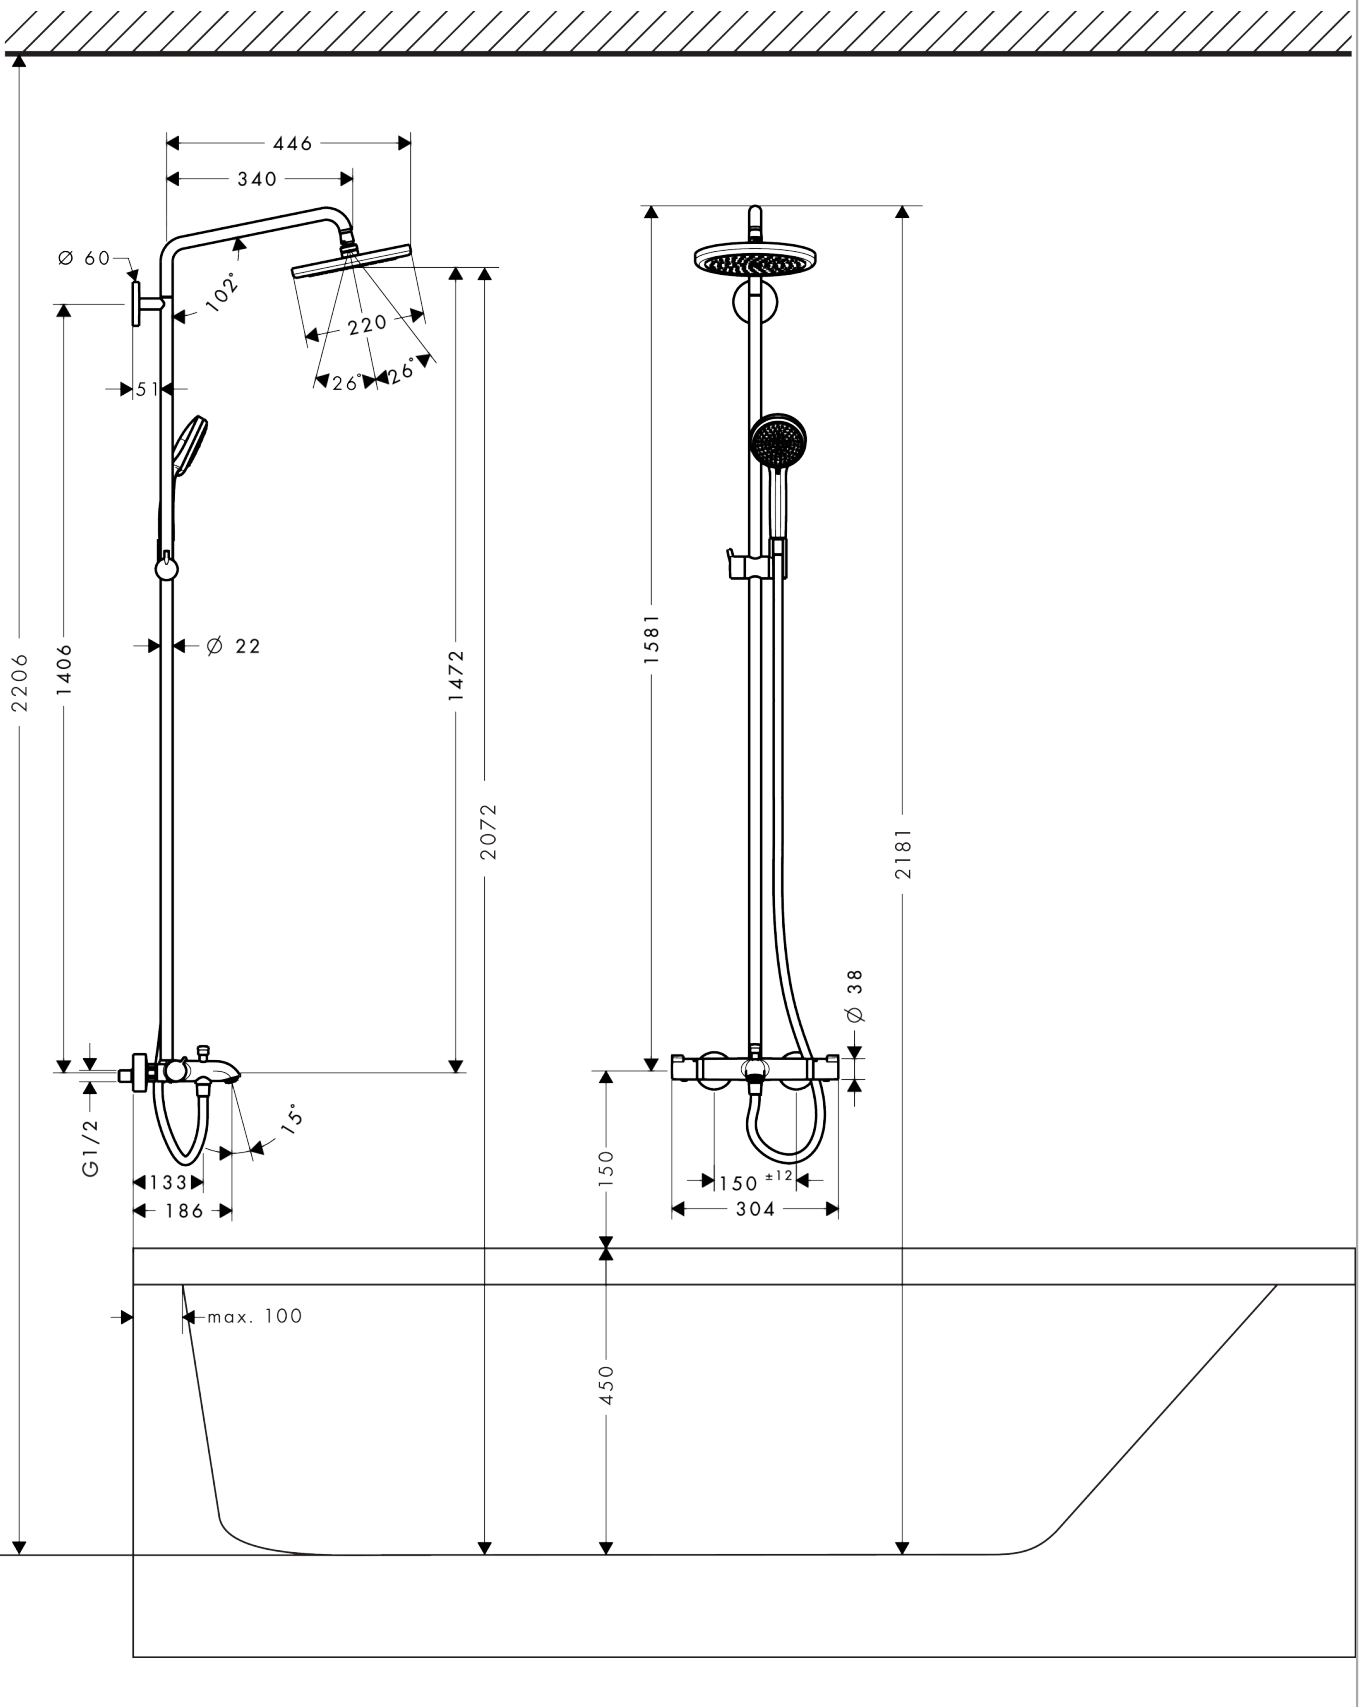

Croma
Showerpipe 220 1jet with bath thermostat
Finish: **Chrome** Article Number: **27223000**

Installation examples