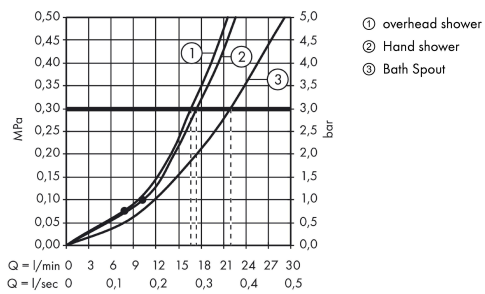

Croma
Showerpipe 220 1jet with bath thermostat
 Finish: **Chrome** Article Number: **27223000**

Description

product features

- consists of: overhead shower, hand shower, bath thermostat, shower hose, slider, shower bar
- overhead shower Croma 220
- shower head size overhead shower: 220 mm
- spray type overhead shower: RainAir
- spray disc surface: chrome
- flow rate RainAir spray at 3 bar: 17 l/min
- flow rate bath filler: 20 l/min
- spray type hand shower: Rain, Massage spray, Shampoo spray, normal spray
- flow rate of hand shower at 3 bar: 17,2 l/min
- maximum flow rate for Showerpipe at 3 bar: 22 l/min
- minimum flow pressure: 1 bar
- max. operating pressure: 10 bar
- ball-joint: overhead shower angle adjustable
- height-adjustable slider
- swivel shower arm
- thermostat Ecostat Comfort
- SafetyStop at 40°C
- adjustable hot water limitation
- outlets controlled via turning handle
- suitable for continuous flow water heaters
- mounting type: exposed installation
- connection dimension: DN15
- connection thread: G ½
- centre distance: 150 ± 12 mm
- pipe can be shortened in height
- intrinsically safe against backflow
- shower bar diameter: 22 mm
- 3 functions

Technology

Croma
Showerpipe 220 1jet with bath thermostat
 Finish: **Chrome** Article Number: **27223000**

Product image

Scale drawing

Flowchart

Croma
Showerpipe 220 1jet with bath thermostat
 Finish: **Chrome** Article Number: **27223000**