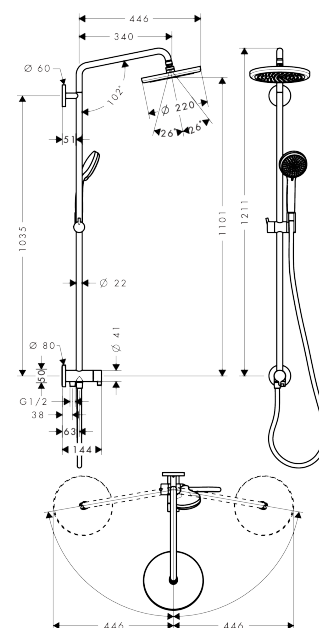

Scale drawing