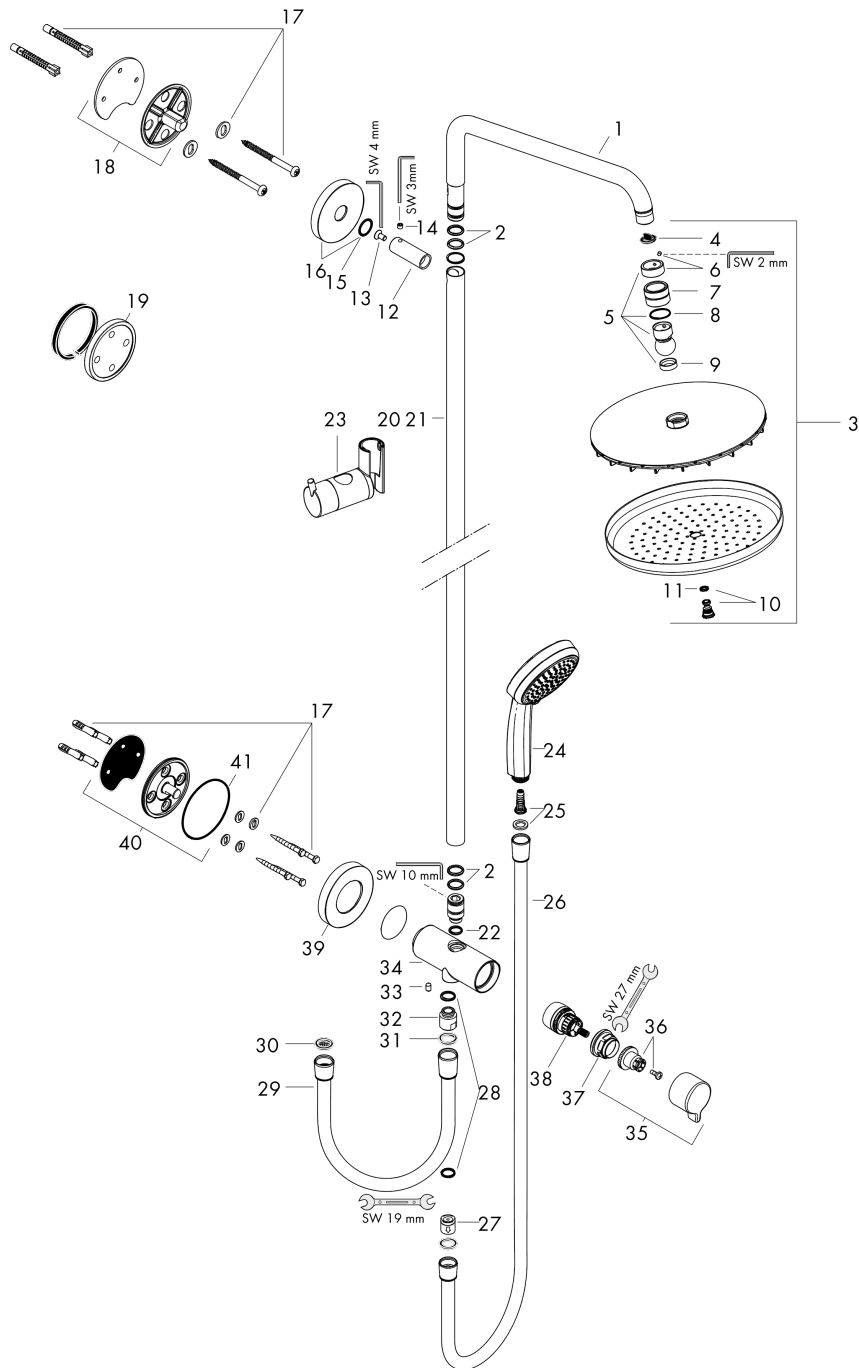

Croma
Showerpipe 220 1jet Reno
Finish: **Chrome** Article Number: **27224000**

Exploded Drawing

Year of production: >12/20

Croma

Showerpipe 220 1jet Reno

Finish: **Chrome** Article Number: **27224000**

Spare part list

Year of production: >12/20

Pos.	Description	Article Number	Price	PU
1	shower arm	95985000	-	1
2	O-ring 15x2,5	98131000	-	1
3	head shower	26464000	-	1
4	filter packing	96477000	-	1
5	ball joint	98941000	-	1
6	lock washer	98942000	-	1
7	nut	97958000	-	1
8	lever collar	97536000	-	1
9	seal	97606000	-	1
10	air jet	95794000	-	1
11	O-ring 7x2	98419000	-	1
12	sleeve	92166000	-	1
13	screw	92137000	-	1
14	hollow set screw M6x5	98447000	-	1
15	escutcheon Ø 60 mm	95692000	-	1
16	O-ring 20x2,5	92602000	-	1
17	mounting set	98716000	-	1
18	wall flange	95688000	-	1
19	tile-matching-disk 7 mm	95239000	-	1
20	pipe 1030 mm	95915000	-	1
21	pipe 1400 mm	95983000	-	1
22	O-Ring 12x2,5	98230000	-	1
23	support, assy	97651000	-	1
24	handshower	28535000	-	1
25	filter insert	97708000	-	1
26	shower hose Isiflex'B 1,60 m	28276000	-	1
27	set of non return valves DW 15	97350000	-	1
28	O-ring 14x2	98129000	-	1
29	shower hose	28278000	-	1
30	filter packing	94246000	-	1
31	seal	98058000	-	1
32	Hose Connection	96044000	-	1
33	hollow set screw M6x10 DIN 914	96526000	-	1
34	installation unit cpl.	92456000	-	1
35	handle	95441000	-	1
36	handle fixing set	94184000	-	1
37	nut	98913000	-	1
38	selector assy	95404000	-	1
39	escutcheon Ø 80 mm	95689000	-	1
40	wall flange	95687000	-	1
41	O-ring 72x2	98395000	-	1