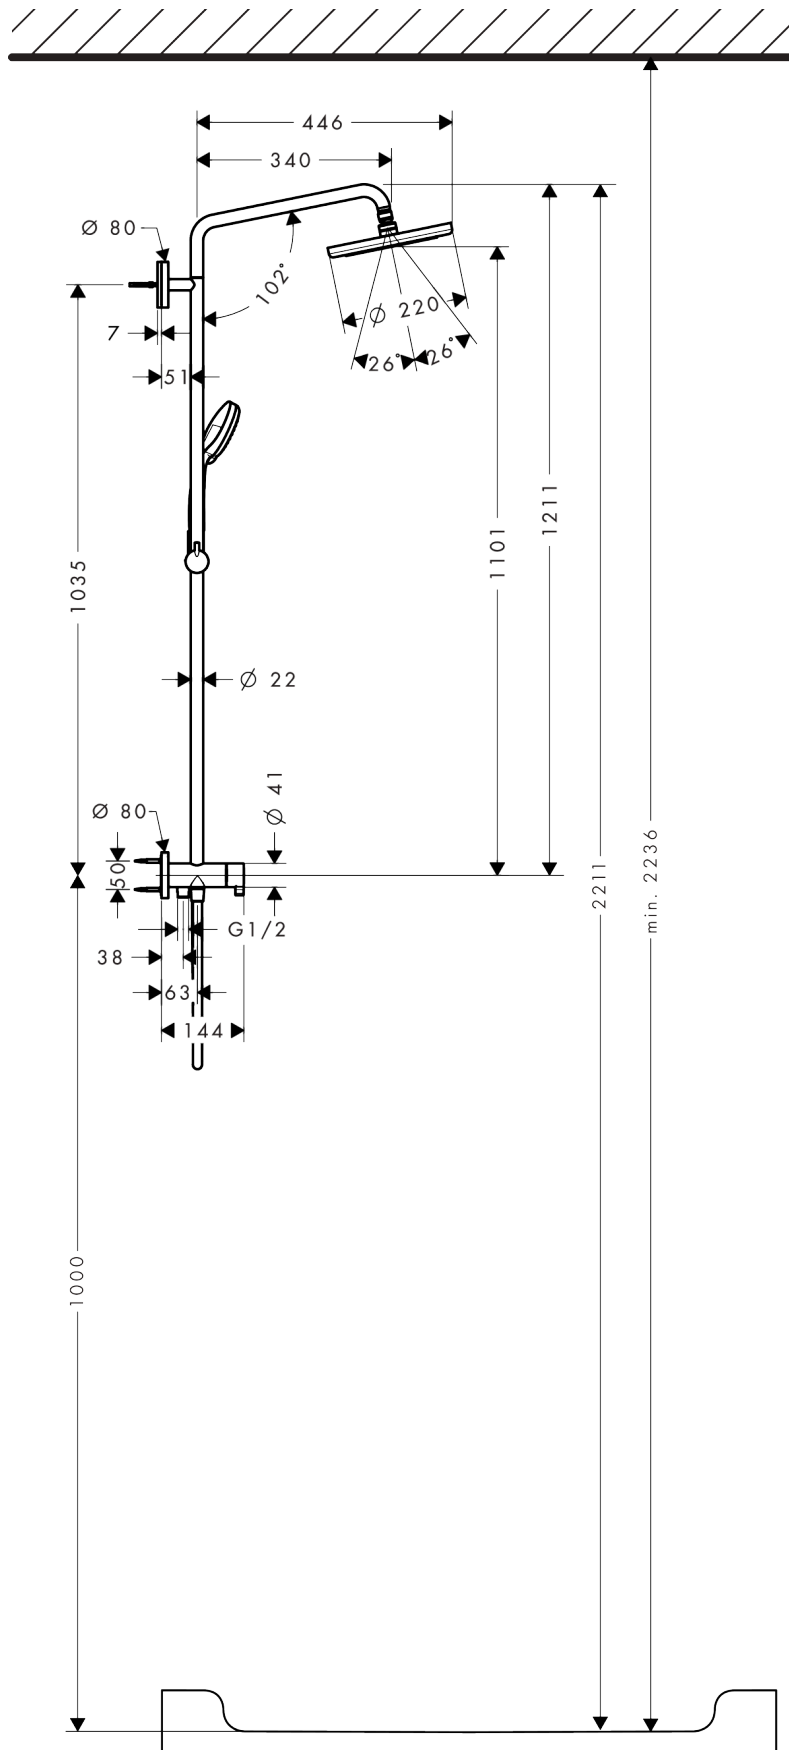

Croma
Showerpipes 220 1jet Reno
Finish: **Chrome** Article Number: **27224000**

Installation examples