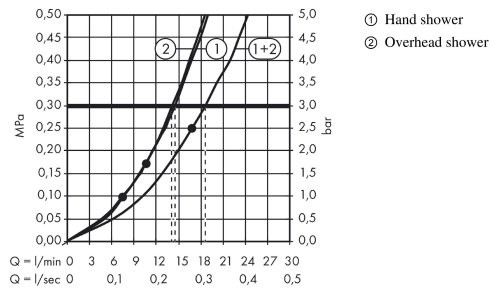

Croma
Showerpipe 220 1jet Reno
Finish: **Chrome** Article Number: **27224000**

Flowchart