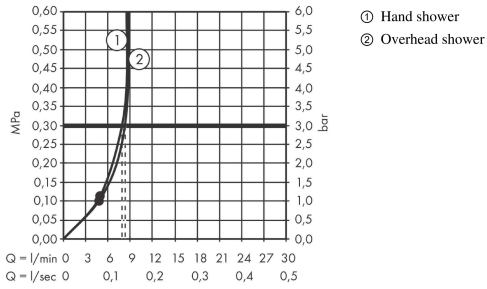

Crometta S
Showerpipe 240 1jet EcoSmart Reno
 Finish: **Chrome** Article Number: **27270000**

Description

product features

- consists of: overhead shower, hand shower, shower bar, hand shower holder, shower hose, shower hose, shower bar
- overhead shower Crometta S 240
- shower head size overhead shower: 240 mm
- spray type overhead shower: Rain
- spray disc surface: chrome
- flow rate Rain spray at 3 bar: 9 l/min
- spray type hand shower: Rain, IntenseRain
- flow rate of hand shower at 3 bar: 8,3 l/min
- maximum flow rate for Showerpipe at 3 bar: 9 l/min
- minimum flow pressure: 1 bar
- max. operating pressure: 10 bar
- ball-joint: overhead shower angle adjustable
- hand shower holder inclination angle can be adjusted by 45°
- mounting type: exposed installation
- pipe can be shortened in height
- shower bar diameter: 22 mm
- height-adjustable hand shower holder
- shower arm length: 350 mm
- water connection: Isiflex shower hose 80 cm
- connection dimension: DN15
- connection thread: G 1/2
- suitable for continuous flow water heaters

Technology

Product image

Scale drawing

Crometta S
Showerpipe 240 1jet EcoSmart Reno
 Finish: **Chrome** Article Number: **27270000**

Flowchart

The consumption was measured in combination with the appropriate fittings (thermostat/mixer/in-wall valve) to reflect actual application in practice.