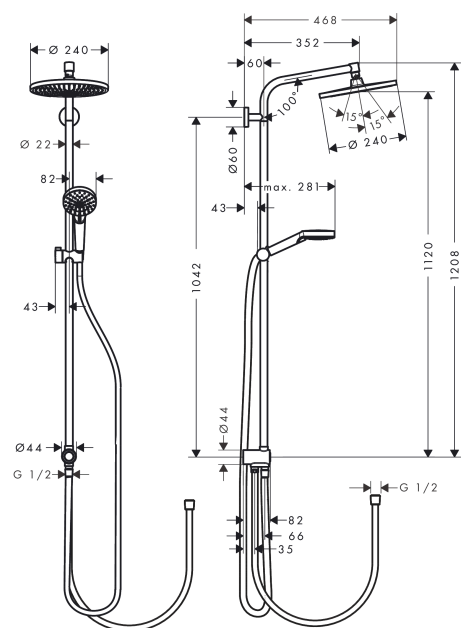

Scale drawing