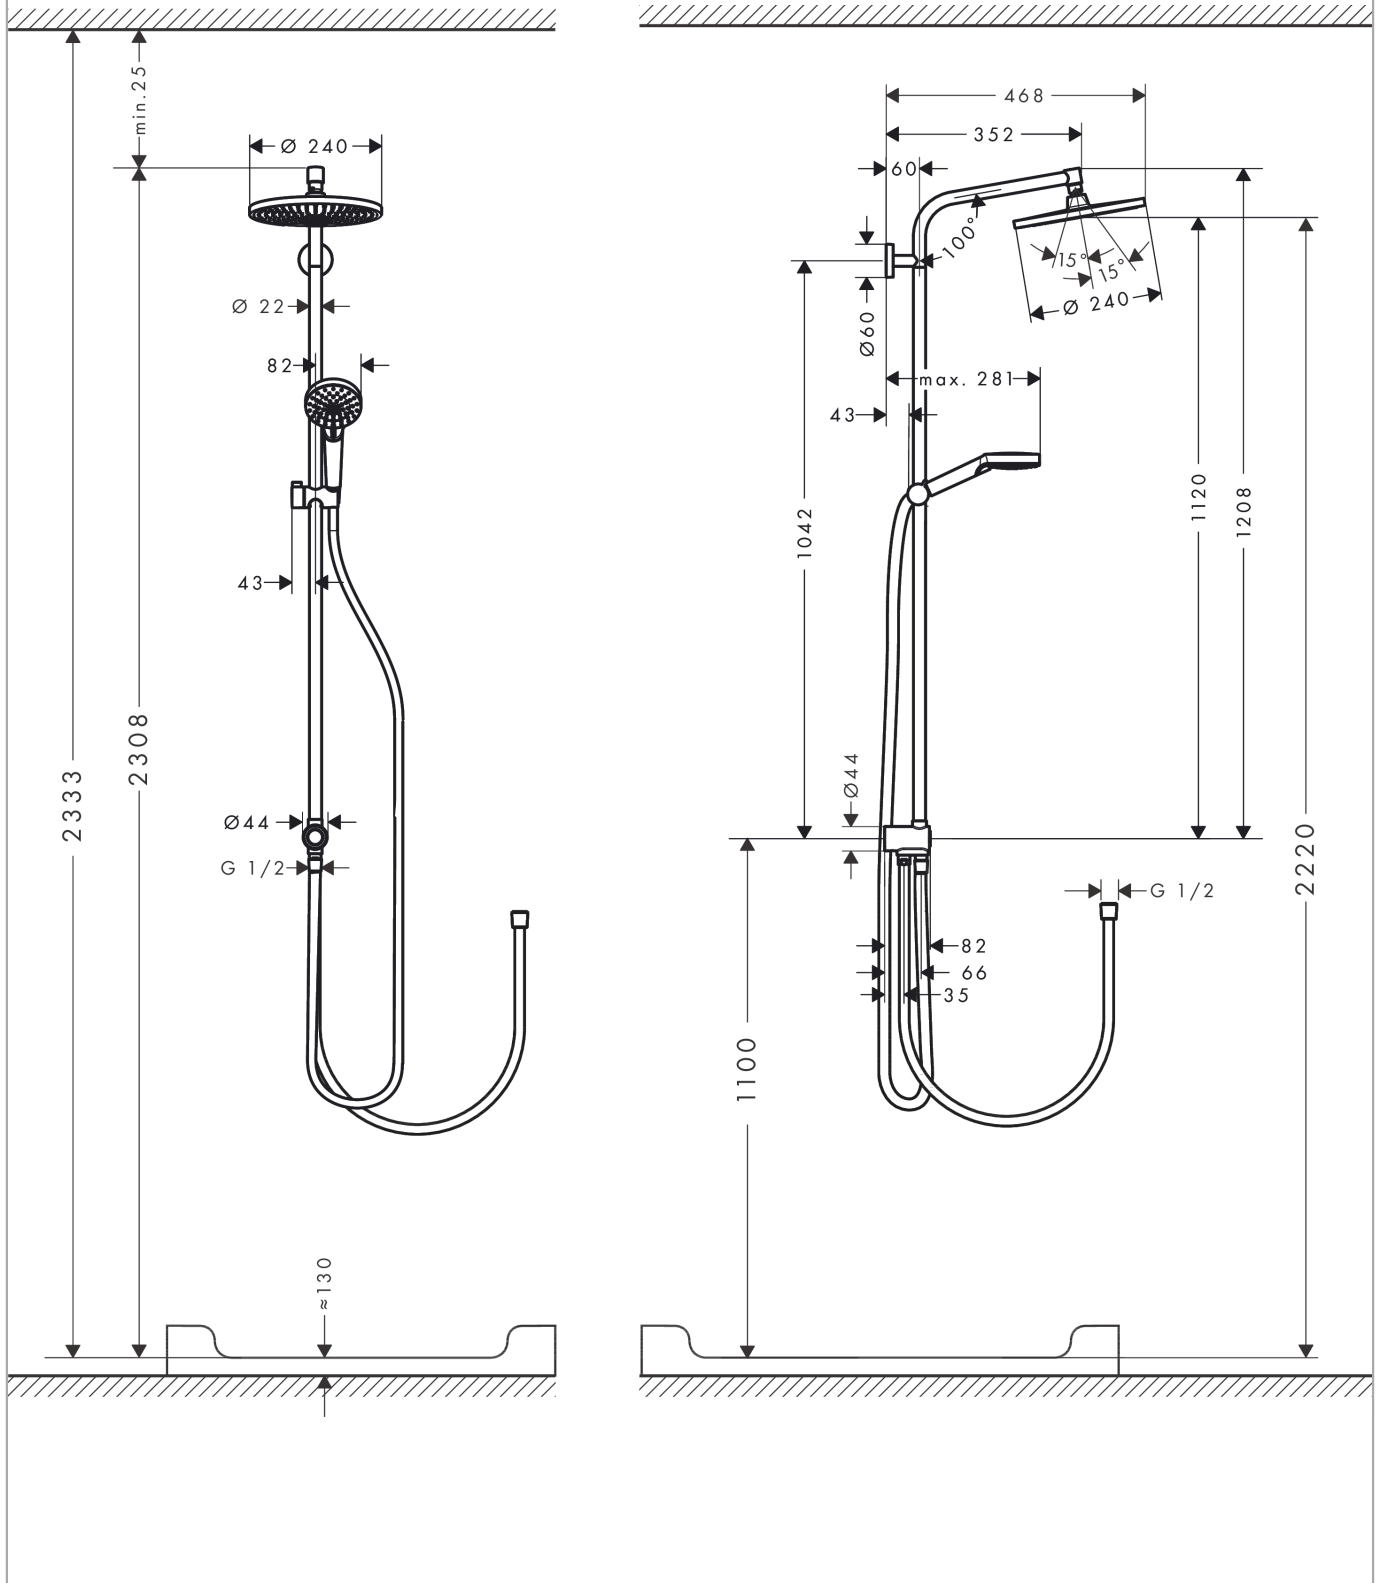

Crometta S
Showerpipe 240 1jet EcoSmart Reno
Finish: **Chrome** Article Number: **27270000**

Installation examples