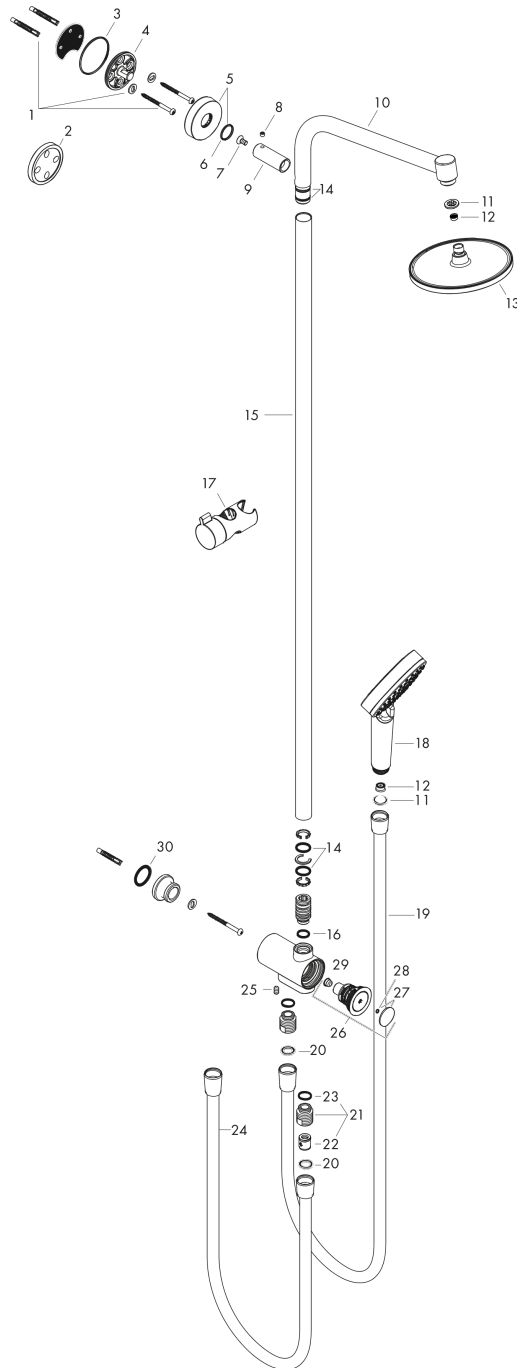

Crometta S
Showerpipe 240 1jet EcoSmart Reno
Finish: **Chrome** Article Number: **27270000**

Exploded Drawing

Year of production: >04/16

Crometta S
Showerpipe 240 1jet EcoSmart Reno
Finish: **Chrome** Article Number: **27270000**

Spare part list

Year of production: >04/16

Pos.	Description	Article Number	Price	PU
1	mounting set	96179000	-	1
2	tile-matching-disk 7 mm	95239000	-	1
3	O-Ring 50x2	98187000	-	1
4	wall flange	95688000	-	1
5	escutcheon Ø 60 mm	95692000	-	1
6	O-ring 20x2	98165000	-	1
7	screw	92137000	-	1
8	hollow set screw M6x5	98447000	-	1
9	sleeve	92166000	-	1
10	shower arm	93072000	-	1
11	filter packing	94246000	-	1
12	flow limiter (9 l/min)	95659000	-	1
13	head shower	26724000	-	1
14	O-ring 15x2,5	98131000	-	1
15	pipe 1000 mm	96743000	-	1
16	O-ring 12x2,25	98382000	-	1
17	support, assy	92366000	-	1
18	handshower	26332400	-	1
19	shower hose Isiflex'B 1,60 m	28276000	-	1
20	seal	98058000	-	1
21	Hose Connection	96044000	-	1
22	set of non return valves DW 15	97350000	-	1
23	O-ring 14x2	98129000	-	1
24	shower hose	28278000	-	1
25	hollow set screw M6x10 DIN 914	96526000	-	1
26	selector assy	98343000	-	1
27	cover	98344000	-	1
28	O-ring 3x1	98384000	-	1
29	filter	97735000	-	1
30	O-ring 22x3,5	92519000	-	1