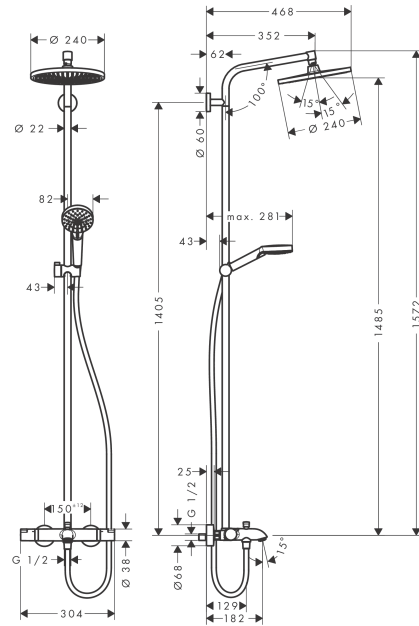

### product features

- consists of: overhead shower, hand shower, bath thermostat, shower hose, slider, shower bar
- overhead shower Crometta S 240
- shower head size overhead shower: 240 mm
- spray type overhead shower: Rain
- spray disc surface: chrome
- flow rate Rain spray at 3 bar: 17 l/min
- spray type hand shower: Rain, IntenseRain
- flow rate of hand shower at 3 bar: 13,3 l/min
- maximum flow rate for Showerpipe at 3 bar: 20,5 l/min
- minimum flow pressure: 1 bar
- max. operating pressure: 10 bar
- ball-joint: overhead shower angle adjustable
- slide inclination angle can be adjusted by 45°
- height-adjustable slider
- shower arm length overhead shower: 350 mm
- thermostat Ecostat Comfort
- SafetyStop at 40°C
- adjustable hot water limitation
- outlets controlled via turning handle
- suitable for continuous flow water heaters
- mounting type: exposed installation
- connection dimension: DN15
- connection thread: G 1/2
- centre distance: 150 ± 12 mm
- pipe can be shortened in height
- intrinsically safe against backflow
- shower bar diameter: 22 mm
- 3 functions

## Technology

**Crometta S**  
**Showerpipe 240 1jet with bath thermostat**  
 Finish: **Chrome** Article Number: **27320000**

Product image

Scale drawing

Flowchart

**Crometta S**  
**Showerpipe 240 1jet with bath thermostat**  
 Finish: **Chrome** Article Number: **27320000**