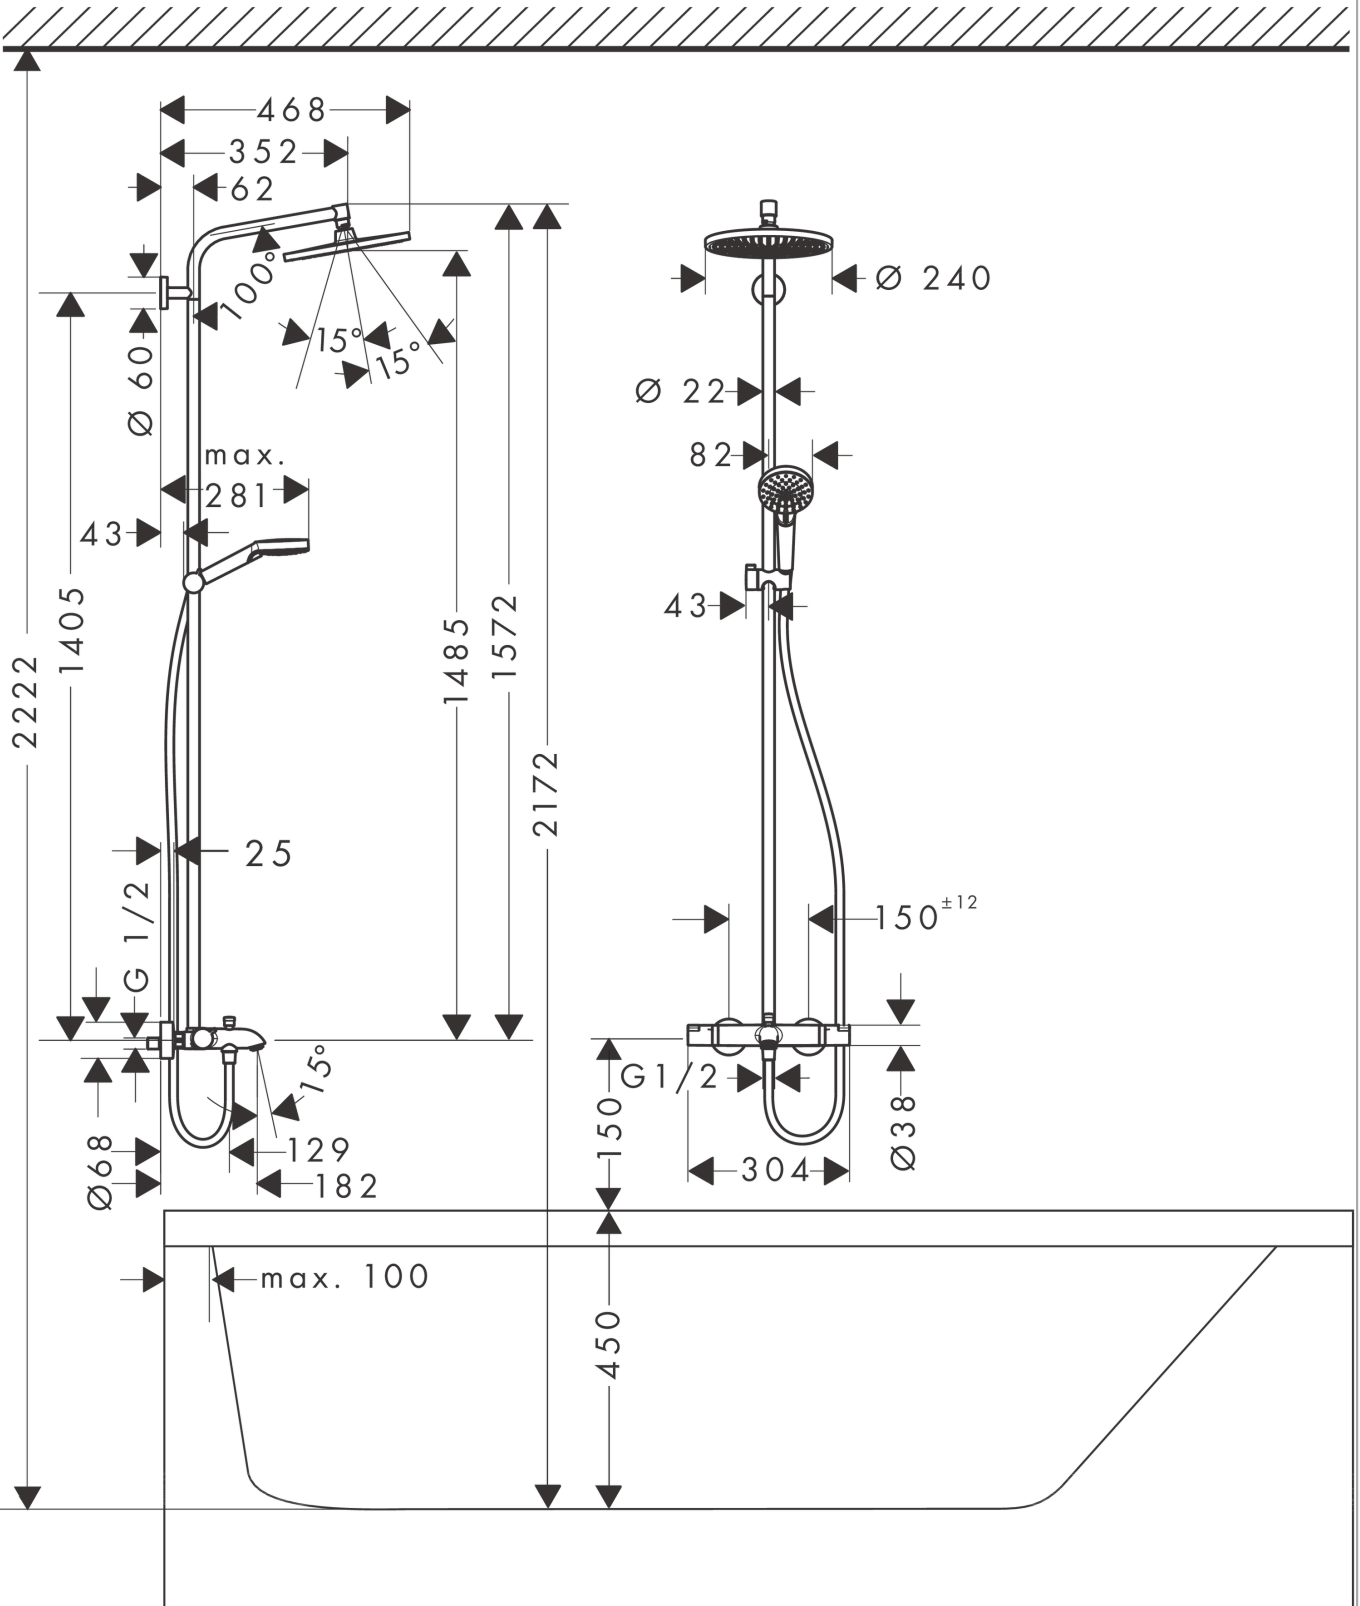

Crometta S
Showerpipe 240 1jet with bath thermostat
Finish: **Chrome** Article Number: **27320000**

Installation examples