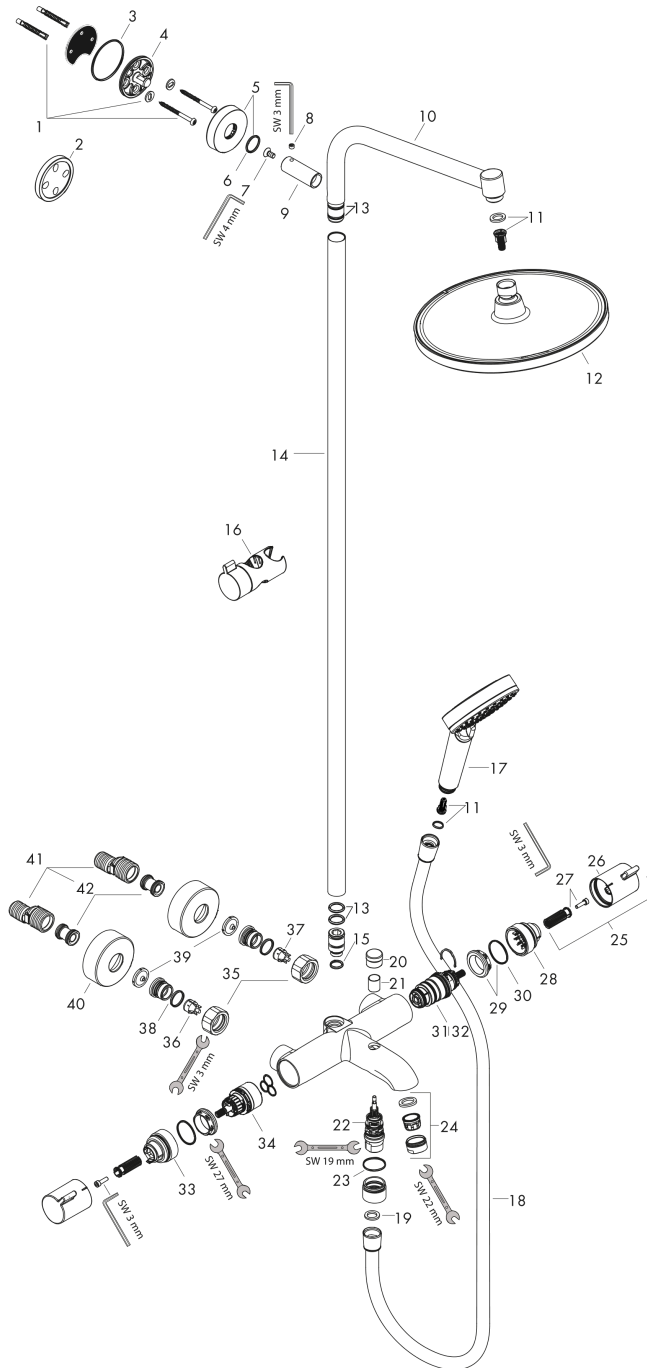

Crometta S
Showerpipe 240 1jet with bath thermostat
Finish: **Chrome**   Article Number: **27320000**

Exploded Drawing

Year of production: >04/16

Crometta S
Showerpipe 240 1jet with bath thermostat
Finish: **Chrome** Article Number: **27320000**

Spare part list

Year of production: >04/16

Pos.	Description	Article Number	Price	PU
1	mounting set	96179000	-	1
2	tile-matching-disk 7 mm	95239000	-	1
3	O-Ring 50x2	98187000	-	1
4	wall flange	95688000	-	1
5	escutcheon Ø 60 mm	95692000	-	1
6	O-ring 20x2	98165000	-	1
7	screw	92137000	-	1
8	hollow set screw M6x5	98447000	-	1
9	sleeve	92166000	-	1
10	shower arm	93072000	-	1
11	filter insert	97708000	-	1
12	head shower	26723000	-	1
13	O-ring 15x2,5	98131000	-	1
14	pipe 1375 mm	92404000	-	1
15	O-ring 12x2,25	98382000	-	1
16	support, assy	92366000	-	1
17	handshower	26330400	-	1
18	shower hose Isiflex'B 2,00 m	28274000	-	1
19	seal	98058000	-	1
20	diverter knob	96466000	-	1
21	sleeve	97738000	-	1
22	selector assy	94077000	-	1
23	O-ring 14x2	98129000	-	1
24	aerator M24x1 (30 l/min)	96512000	-	1
25	handle	95836000	-	1
26	pushbutton	92848000	-	1
27	handle fixing set	95843000	-	1
28	safety set	95839000	-	1
29	nut	98913000	-	1
30	O-ring 26x1,5	98390000	-	1
31	thermostat cartridge	98282000	-	1
32	cartridge for exchanged connections	92373000	-	1
33	safety set	95984000	-	1
34	shut off unit with selector	98283000	-	1
35	set of nuts	96157000	-	1
36	non return valve (pressure-resistant up to 2 MPa)	93136000	-	1
37	non return valve	96737000	-	1
38	O-ring 17x1,5	98137000	-	1
39	filter packing	96922000	-	1
40	escutcheon Ø 68 mm	96467000	-	1
41	set of S-unions (±12 mm)	94140000	-	1