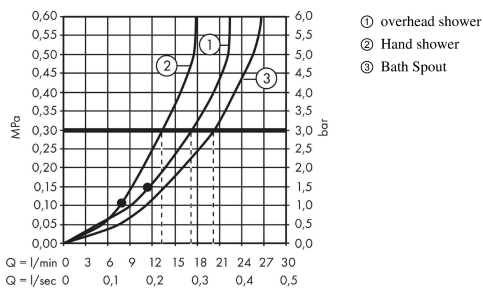

### product features

- consists of: overhead shower, hand shower, bath thermostat, shower hose, slider, shower bar
- overhead shower Crometta S 240
- shower head size overhead shower: 240 mm
- spray type overhead shower: Rain
- spray disc surface: chrome
- flow rate Rain spray at 3 bar: 17 l/min
- spray type hand shower: Rain, IntenseRain
- flow rate of hand shower at 3 bar: 13,3 l/min
- maximum flow rate for Showerpipe at 3 bar: 20,5 l/min
- minimum flow pressure: 1 bar
- max. operating pressure: 10 bar
- ball-joint: overhead shower angle adjustable
- slide inclination angle can be adjusted by 45°
- height-adjustable slider
- shower arm length overhead shower: 350 mm
- thermostat Ecostat Comfort
- SafetyStop at 40°C
- adjustable hot water limitation
- outlets controlled via turning handle
- suitable for continuous flow water heaters
- mounting type: exposed installation
- connection dimension: DN15
- connection thread: G 1/2
- centre distance: 150 ± 12 mm
- pipe can be shortened in height
- intrinsically safe against backflow
- shower bar diameter: 22 mm
- 3 functions

## Technology

**Crometta S**  
**Showerpipe 240 1jet with bath thermostat**  
 Finish: **Chrome** Article Number: **27320000**

Product image

Scale drawing

Flowchart

**Crometta S**  
**Showerpipe 240 1jet with bath thermostat**  
 Finish: **Chrome** Article Number: **27320000**