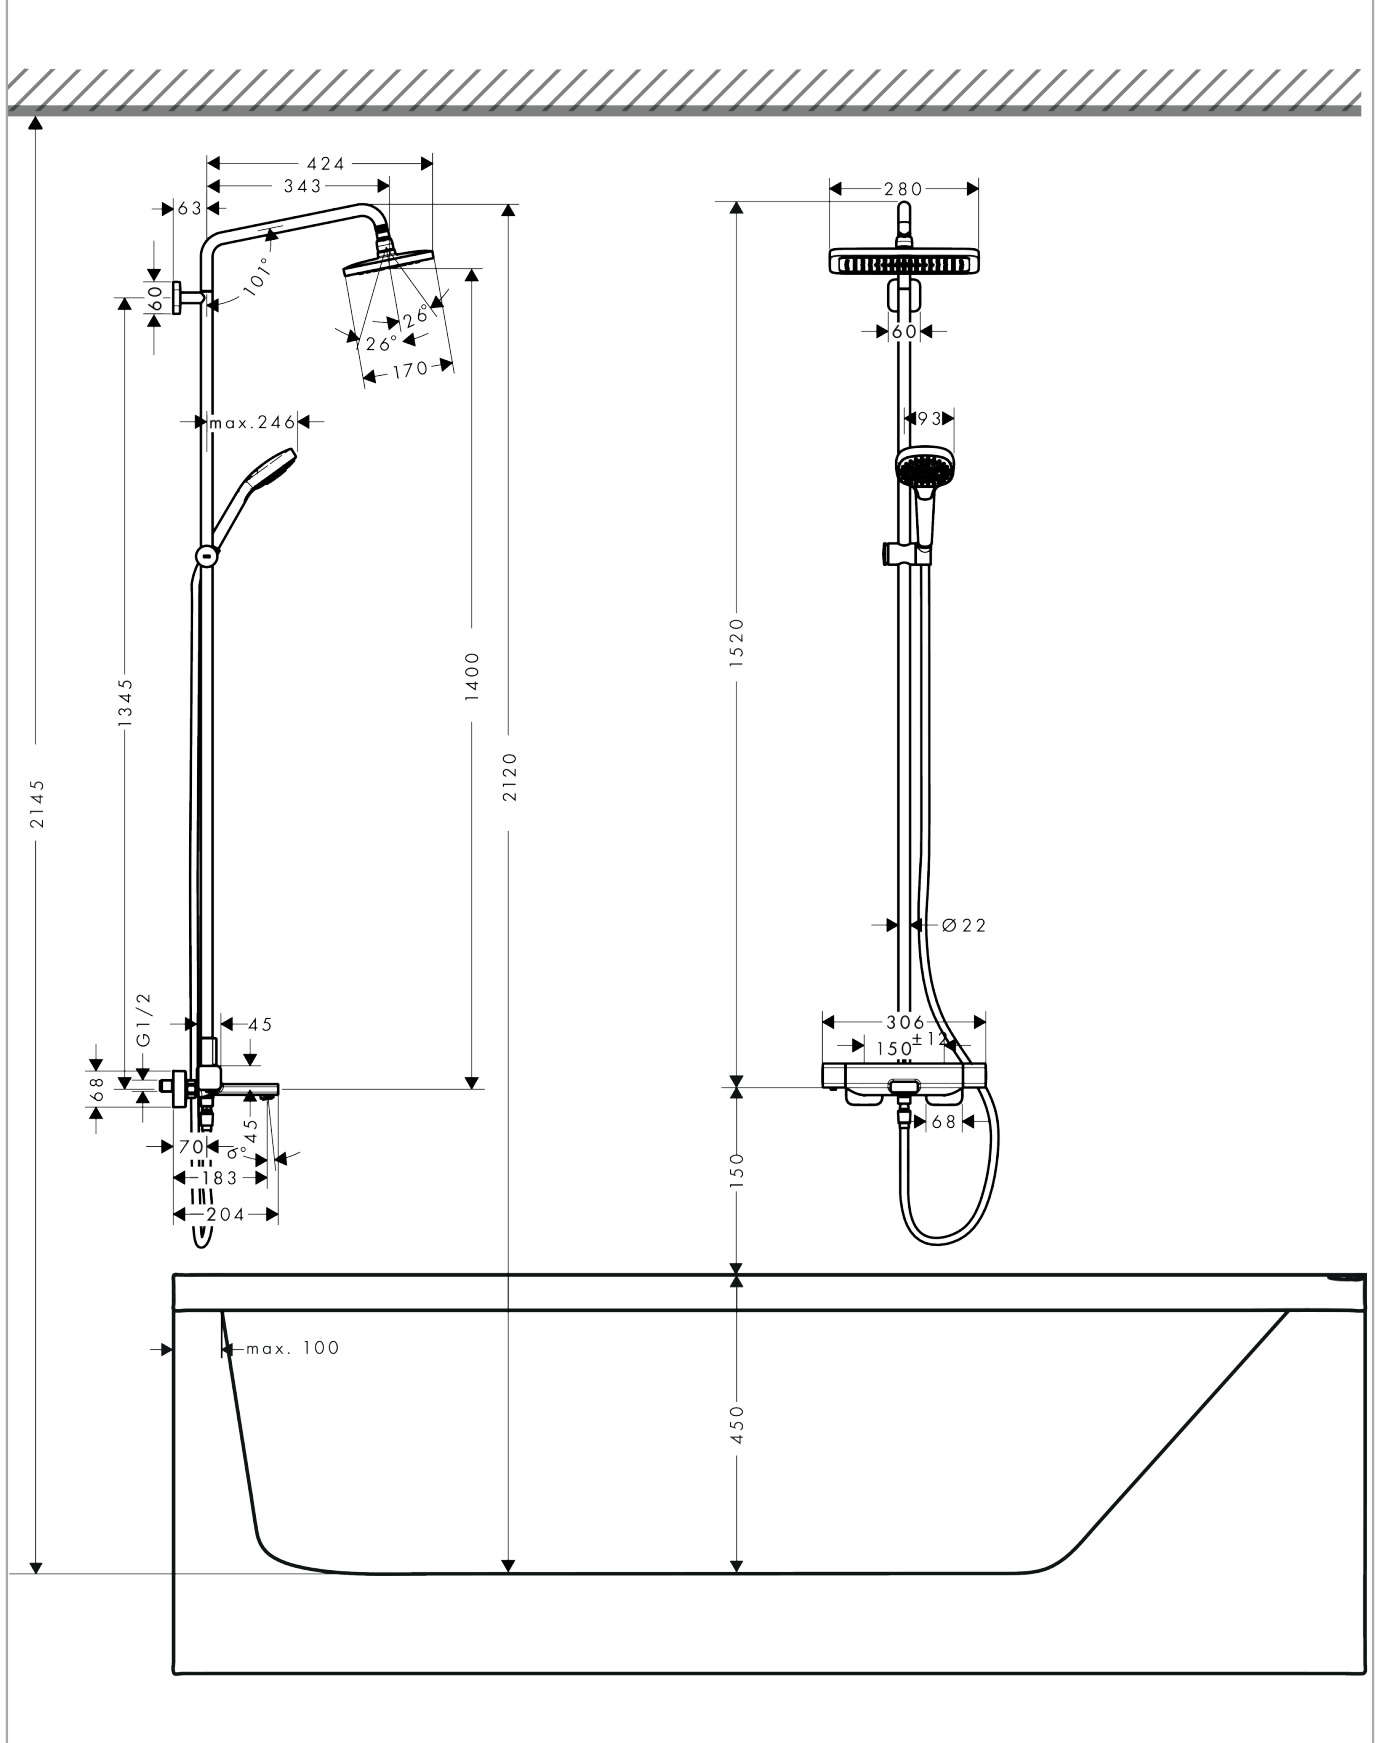

Croma E

Showerpipe 280 1jet with bath thermostat

Finish: **Chrome** Article Number: **27687000**

Description

product features

- consists of: overhead shower, hand shower, bath thermostat, shower hose, slider, shower bar, shower hose, shower bar
- shower head size overhead shower: 280 x 170 mm
- spray type overhead shower: RainAir
- spray disc surface: chrome
- flow rate RainAir spray at 3 bar: 15 l/min
- flow rate bath filler: 20 l/min
- spray type hand shower: Massage spray, IntenseRain, SoftRain
- flow rate of hand shower at 3 bar: 13,6 l/min
- maximum flow rate for Showerpipe at 3 bar: 20,3 l/min
- minimum flow pressure: 1,7 bar
- max. operating pressure: 10 bar
- ball-joint: overhead shower angle adjustable
- pipe can be shortened in height
- shower bar diameter: 22 mm
- height-adjustable slider with locking push-button slider
- swivel shower arm
- CoolContact thermostat: Prevents the housing from heating up, making showering even safer
- thermostat Ecostat E
- safety stop at 40°C
- adjustable hot water limitation
- suitable for continuous flow water heaters
- mounting type: exposed installation
- connection thread: G ½
- centre distance: 150 ± 12 mm
- intrinsically safe against backflow
- pipe length: 1660 mm
- 3 functions

Technology

Croma E
Showerpipe 280 1jet with bath thermostat
 Finish: **Chrome** Article Number: **27687000**

Product image

Scale drawing

Flowchart

Croma E
Showerpipe 280 1jet with bath thermostat
 Finish: **Chrome** Article Number: **27687000**

Installation examples

Croma E
Showerpipes 280 1jet with bath thermostat
 Finish: **Chrome** Article Number: **27687000**

Exploded Drawing

Year of production: >07/19

Croma E

Showerpipe 280 1jet with bath thermostat