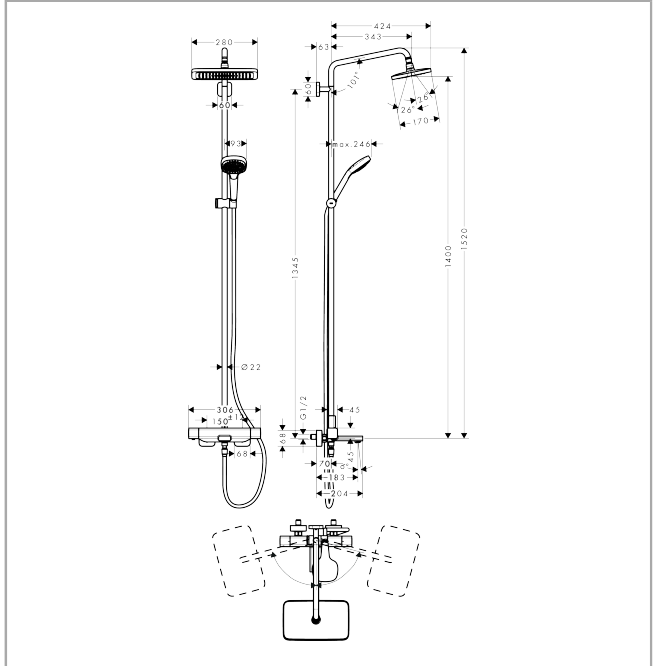

Croma E

Showerpipe 280 1jet with bath thermostat

Finish: **Chrome** Article Number: **27687000**

Description

product features

- consists of: overhead shower, hand shower, bath thermostat, shower hose, slider, shower bar, shower hose, shower bar
- shower head size overhead shower: 280 x 170 mm
- spray type overhead shower: RainAir
- spray disc surface: chrome
- flow rate RainAir spray at 3 bar: 15 l/min
- flow rate bath filler: 20 l/min
- spray type hand shower: Massage spray, IntenseRain, SoftRain
- flow rate of hand shower at 3 bar: 13,6 l/min
- maximum flow rate for Showerpipe at 3 bar: 20,3 l/min
- minimum flow pressure: 1,7 bar
- max. operating pressure: 10 bar
- ball-joint: overhead shower angle adjustable
- pipe can be shortened in height
- shower bar diameter: 22 mm
- height-adjustable slider with locking push-button slider
- swivel shower arm
- CoolContact thermostat: Prevents the housing from heating up, making showering even safer
- thermostat Ecostat E
- safety stop at 40°C
- adjustable hot water limitation
- suitable for continuous flow water heaters
- mounting type: exposed installation
- connection thread: G ½
- centre distance: 150 ± 12 mm
- intrinsically safe against backflow
- pipe length: 1660 mm
- 3 functions

Technology

Croma E
Showerpipe 280 1jet with bath thermostat
 Finish: **Chrome** Article Number: **27687000**

Product image

Scale drawing

Flowchart

Croma E
Showerpipe 280 1jet with bath thermostat
 Finish: **Chrome** Article Number: **27687000**

Installation examples

Croma E
Showerpipes 280 1jet with bath thermostat
 Finish: **Chrome** Article Number: **27687000**

Exploded Drawing

Year of production: >07/19

Croma E

Showerpipe 280 1jet with bath thermostat