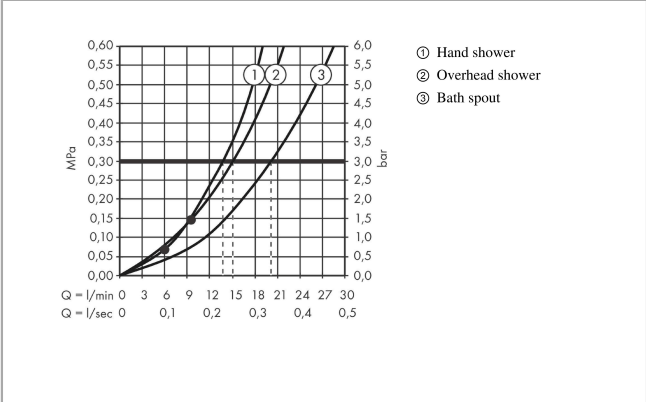

Croma E

Showerpipe 280 1jet with bath thermostat

Finish: **Chrome** Article Number: **27687000**

Description

product features

- consists of: overhead shower, hand shower, bath thermostat, shower hose, slider, shower bar, shower hose, shower bar
- shower head size overhead shower: 280 x 170 mm
- spray type overhead shower: RainAir
- spray disc surface: chrome
- flow rate RainAir spray at 3 bar: 15 l/min
- flow rate bath filler: 20 l/min
- spray type hand shower: Massage spray, IntenseRain, SoftRain
- flow rate of hand shower at 3 bar: 13,6 l/min
- maximum flow rate for Showerpipe at 3 bar: 20,3 l/min
- minimum flow pressure: 1,7 bar
- max. operating pressure: 10 bar
- ball-joint: overhead shower angle adjustable
- pipe can be shortened in height
- shower bar diameter: 22 mm
- height-adjustable slider with locking push-button slider
- swivel shower arm
- CoolContact thermostat: Prevents the housing from heating up, making showering even safer
- thermostat Ecostat E
- safety stop at 40°C
- adjustable hot water limitation
- suitable for continuous flow water heaters
- mounting type: exposed installation
- connection thread: G ½
- centre distance: 150 ± 12 mm
- intrinsically safe against backflow
- pipe length: 1660 mm
- 3 functions

Technology

Croma E
Showerpipe 280 1jet with bath thermostat
 Finish: **Chrome** Article Number: **27687000**

Product image

Scale drawing

Flowchart

Croma E
Showerpipe 280 1jet with bath thermostat
 Finish: **Chrome** Article Number: **27687000**