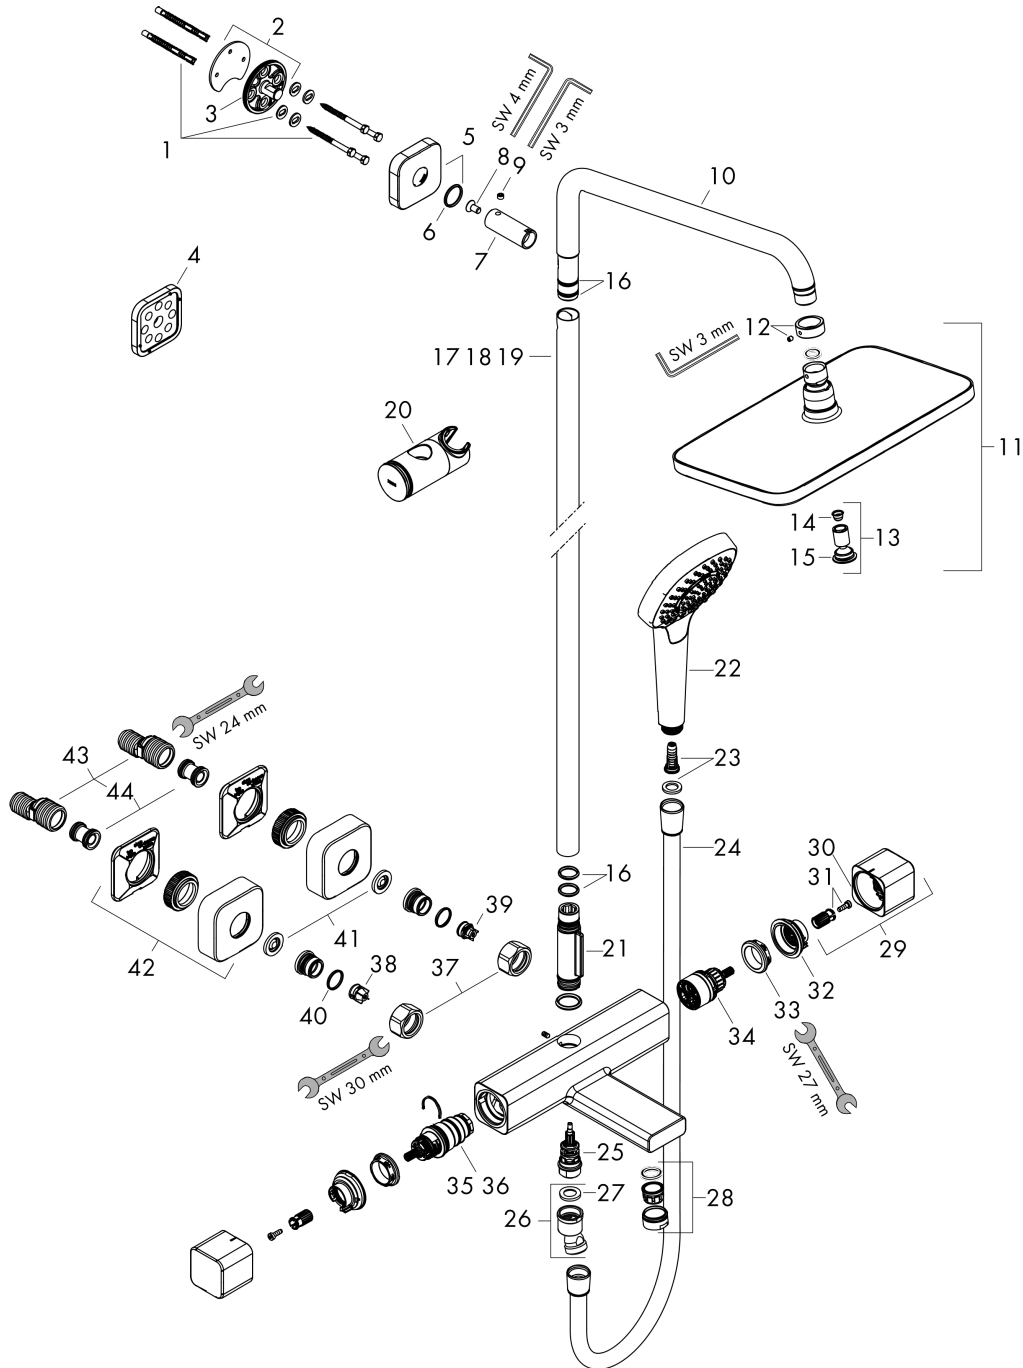

Croma E
Showerpipes 280 1jet with bath thermostat
Finish: **Chrome** Article Number: **27687000**

Exploded Drawing

Year of production: >07/19

Croma E

Showerpipe 280 1jet with bath thermostat

Finish: **Chrome** Article Number: **27687000**

Spare part list

Year of production: >07/19

Pos.	Description	Article Number	Price	PU
1	mounting set	98716000	-	1
2	wall flange	95688000	-	1
3	O-Ring 50x2	98187000	-	1
4	tile-matching-disk 7 mm	93527000	-	1
5	escutcheon	93526000	-	1
6	O-ring 20x2	98165000	-	1
7	sleeve	92166000	-	1
8	screw	92137000	-	1
9	hollow set screw M6x5	98447000	-	1
10	shower arm	95985000	-	1
11	head shower	26257000	-	1
12	lock washer	98942000	-	1
13	air jet	95416000	-	1
14	filter	97735000	-	1
15	O-ring 7x2	98419000	-	1
16	O-ring 15x2,5	98131000	-	1
17	pipe 1260 mm	93655000	-	1
18	pipe 973 mm / Ø 22 mm	92468000	-	1
19	pipe 1400 mm	95983000	-	1
20	support, assy	93517000	-	1
21	handle	93559000	-	1
22	handshower	26810400	-	1
23	filter insert	97708000	-	1
24	shower hose Isiflex'B 1,60 m	28276000	-	1
25	selector	97978000	-	1
26	ball joint	95790000	-	1
27	seal	98058000	-	1
28	aerator M24x1 (38 l/min)	95871000	-	1
29	handle	93520000	-	1
30	pushbutton	92848000	-	1
31	handle fixing set	93228000	-	1
32	safety set	93519000	-	1
33	nut	98913000	-	1
34	shut off unit with selector	98283000	-	1
35	thermostat cartridge	98282000	-	1
36	cartridge for exchanged connections	92373000	-	1
37	set of nuts	96157000	-	1
38	non return valve (pressure-resistant up to 2 MPa)	93136000	-	1
39	non return valve	96737000	-	1
40	O-ring 17x1,5	98137000	-	1
41	filter packing	96922000	-	1