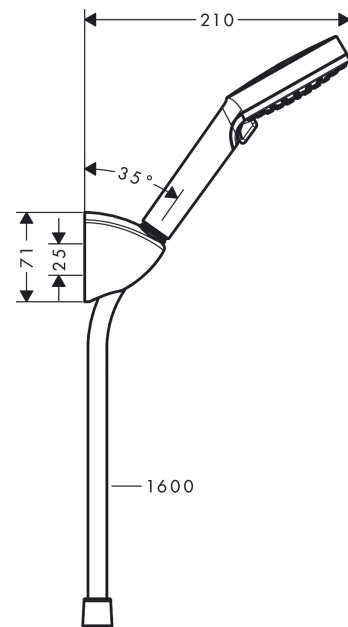

Vernis Blend

Shower holder set 100 Vario with shower hose 160 cm

Finish: **Chrome** Article Number: **26273007**

Description

product features

- consists of: hand shower, shower holder, shower hose, shower holder, shower hose
- shower head size: 100 mm
- integrated support function
- spray type: Rain, IntenseRain
- spray type adjustment by turning spray disc
- maximum flow rate at 3 bar: 10,5 l/min
- minimum flow pressure: 1 bar
- operating pressure: min. 1 bar/max. 6 bar
- pivot connector prevents hose from tangling
- shower hose with conical nut on both ends
- shower holder made of plastic
- wall mounting: screw fastening
- rinseable screen seal

Technology

Product image

Scale drawing

Vernis Blend
Shower holder set 100 Vario with shower hose 160 cm
 Finish: **Chrome** Article Number: **26273007**

Flowchart

The consumption was measured in combination with the appropriate fittings (thermostat/mixer/in-wall valve) to reflect actual application in practice.

Vernis Blend
Shower holder set 100 Vario with shower hose 160 cm
Finish: **Chrome** Article Number: **26273007**

Exploded Drawing

Year of production: >04/20

Vernis Blend
Shower holder set 100 Vario with shower hose 160 cm
 Finish: **Chrome** Article Number: **26273007**

Spare part list

Year of production: >04/20

Pos.	Description	Article Number	PC	PU
1	handshower	26270007	99	1
2	shower holder, assy	27521007	99	1
3	shower hose Metaflex'C 1,60 m	28266000	98	1