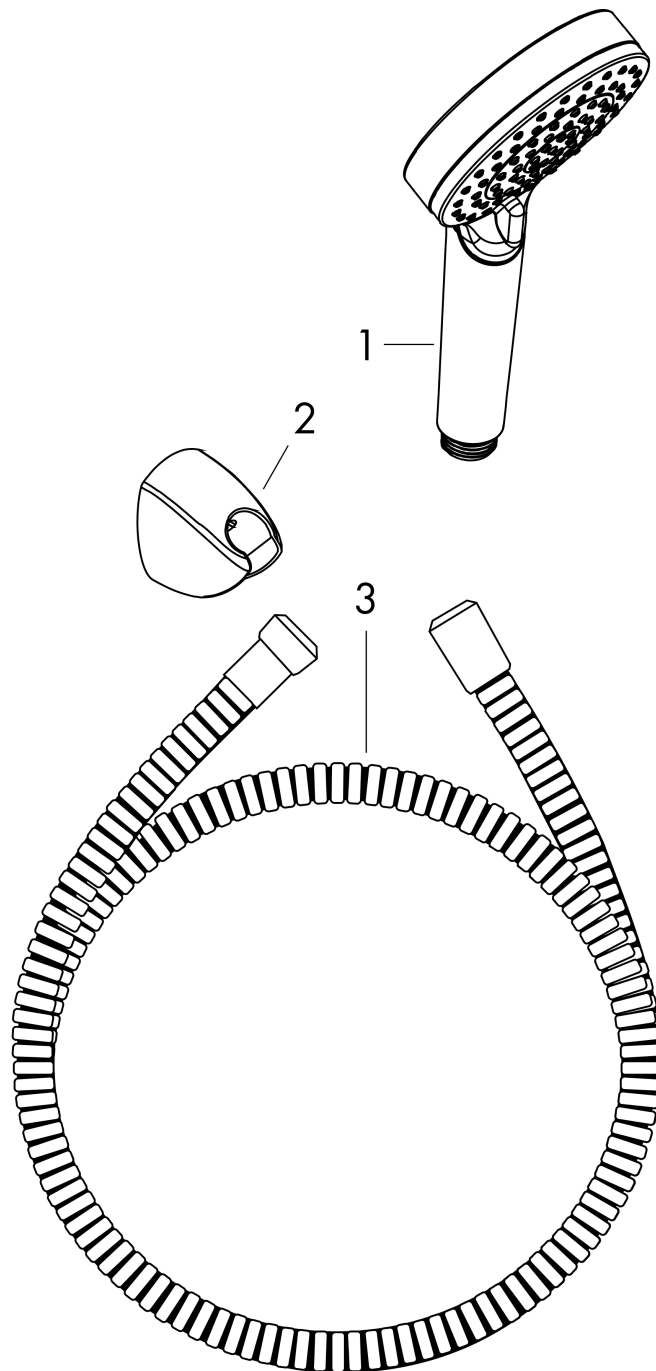

Vernis Blend

Shower holder set 100 Vario with shower hose 160 cm

Finish: **Chrome** Article Number: **26273007**

Description

product features

- consists of: hand shower, shower holder, shower hose, shower holder, shower hose
- shower head size: 100 mm
- integrated support function
- spray type: Rain, IntenseRain
- spray type adjustment by turning spray disc
- maximum flow rate at 3 bar: 10,5 l/min
- minimum flow pressure: 1 bar
- operating pressure: min. 1 bar/max. 6 bar
- pivot connector prevents hose from tangling
- shower hose with conical nut on both ends
- shower holder made of plastic
- wall mounting: screw fastening
- rinseable screen seal

Technology

Product image

Scale drawing

Vernis Blend
Shower holder set 100 Vario with shower hose 160 cm
 Finish: **Chrome** Article Number: **26273007**

Flowchart

The consumption was measured in combination with the appropriate fittings (thermostat/mixer/in-wall valve) to reflect actual application in practice.

Vernis Blend
Shower holder set 100 Vario with shower hose 160 cm
Finish: **Chrome** Article Number: **26273007**

Exploded Drawing

Year of production: >04/20

Vernis Blend
Shower holder set 100 Vario with shower hose 160 cm
 Finish: **Chrome** Article Number: **26273007**

Spare part list

Year of production: >04/20

Pos.	Description	Article Number	PC	PU
1	handshower	26270007	99	1
2	shower holder, assy	27521007	99	1
3	shower hose Metaflex'C 1,60 m	28266000	98	1