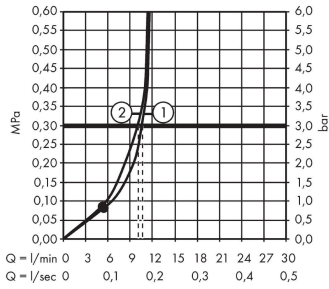

Vernis Blend

Shower holder set 100 Vario with shower hose 160 cm

Finish: **Chrome** Article Number: **26273007**

Description

product features

- consists of: hand shower, shower holder, shower hose, shower holder, shower hose
- shower head size: 100 mm
- integrated support function
- spray type: Rain, IntenseRain
- spray type adjustment by turning spray disc
- maximum flow rate at 3 bar: 10,5 l/min
- minimum flow pressure: 1 bar
- operating pressure: min. 1 bar/max. 6 bar
- pivot connector prevents hose from tangling
- shower hose with conical nut on both ends
- shower holder made of plastic
- wall mounting: screw fastening
- rinseable screen seal

Technology

Product image

Scale drawing

Vernis Blend
Shower holder set 100 Vario with shower hose 160 cm
 Finish: **Chrome** Article Number: **26273007**

Flowchart

The consumption was measured in combination with the appropriate fittings (thermostat/mixer/in-wall valve) to reflect actual application in practice.