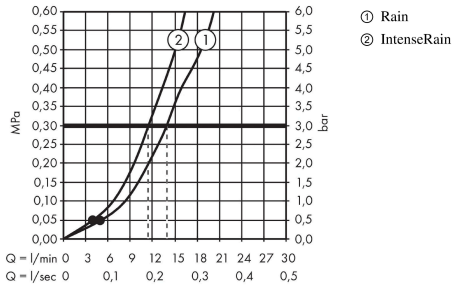

Crometta

Hand shower 100 Vario

Finish: **White/Chrome** Article Number: **26330400**

Description

product features

- shower head size: 100 mm
- spray type: Rain, IntenseRain
- spray type adjustment by turning spray disc
- spray disc surface: easy cleanable plastic spray disc
- QuickClean: Limescale deposits can simply be rubbed off with your finger
- maximum flow rate at 3 bar: 13,8 l/min
- minimum flow pressure: 1 bar
- with internal water conduction
- rinseable sieve insert
- connection thread: G 1/2
- suitable for continous flow water heaters
- P-IX 28842/IB
- DVGW NW-6517BT0633
- ACS 22 ACC NY 073 France, valide jusqu'au 05.09.2027
- NF077_375-M1
- WRAS 240408002
- Kiwa K6053_Showers EN1112

Technology

Certificates / Sustainability

Product image

Scale drawing

**Crometta
Hand shower 100 Vario**

Finish: **White/Chrome** Article Number: **26330400**

Flowchart

The consumption was measured in combination with the appropriate fittings (thermostat/mixer/in-wall valve) to reflect actual application in practice.