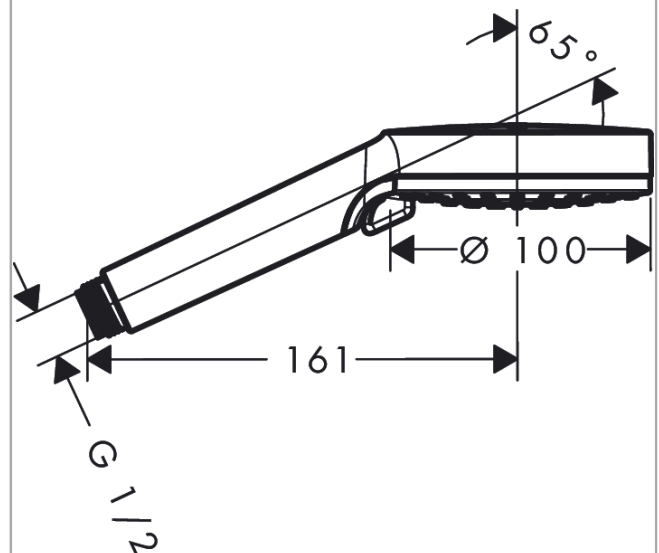

Crometta

Hand shower 100 Vario

Finish: **White/Chrome** Article Number: **26330400**

Description

product features

- shower head size: 100 mm
- spray type: Rain, IntenseRain
- spray type adjustment by turning spray disc
- spray disc surface: easy cleanable plastic spray disc
- QuickClean: Limescale deposits can simply be rubbed off with your finger
- maximum flow rate at 3 bar: 13,8 l/min
- minimum flow pressure: 1 bar
- with internal water conduction
- rinseable sieve insert
- connection thread: G 1/2
- suitable for continous flow water heaters
- P-IX 28842/IB
- DVGW NW-6517BT0633
- ACS 22 ACC NY 073 France, valide jusqu'au 05.09.2027
- NF077_375-M1
- WRAS 240408002
- Kiwa K6053_Showers EN1112

Technology

Certificates / Sustainability

Product image

Scale drawing

**Crometta
Hand shower 100 Vario**

Finish: **White/Chrome** Article Number: **26330400**

Flowchart

The consumption was measured in combination with the appropriate fittings (thermostat/mixer/in-wall valve) to reflect actual application in practice.

Crometta
Hand shower 100 Vario
Finish: **White/Chrome**

Article Number: **26330400**

Exploded Drawing

Year of production: >04/16

Crometta
Hand shower 100 Vario

Finish: **White/Chrome** Article Number: **26330400**