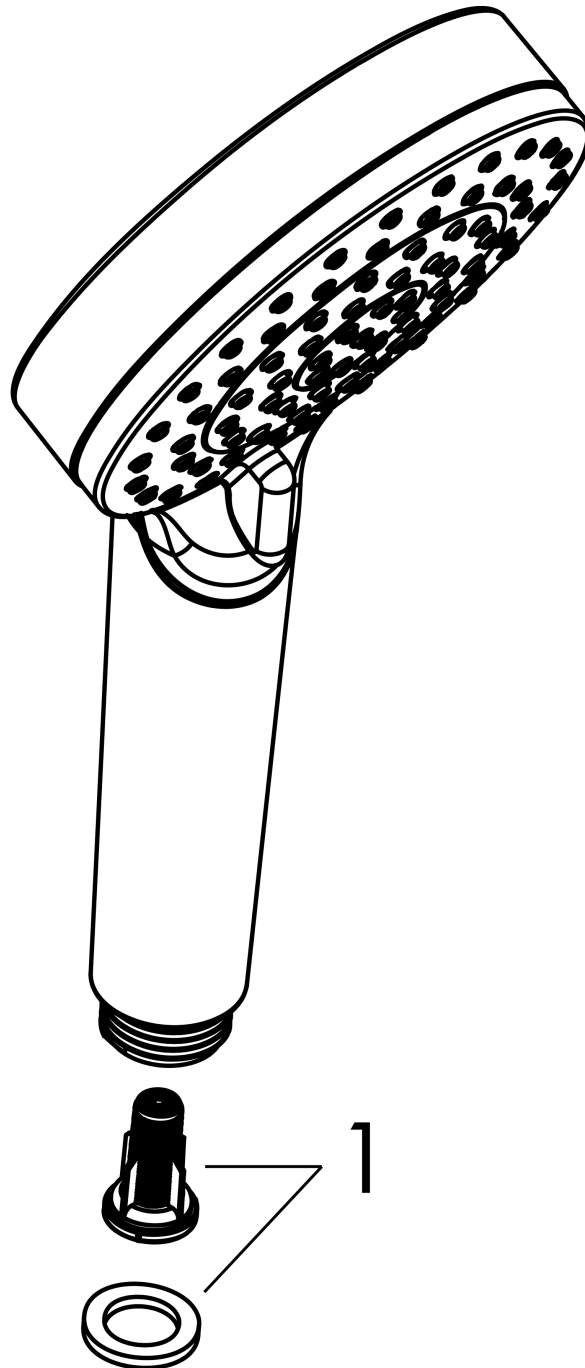

Crometta

Hand shower 100 Vario

Finish: **White/Chrome** Article Number: **26330400**

Description

product features

- shower head size: 100 mm
- spray type: Rain, IntenseRain
- spray type adjustment by turning spray disc
- spray disc surface: easy cleanable plastic spray disc
- QuickClean: Limescale deposits can simply be rubbed off with your finger
- maximum flow rate at 3 bar: 13,8 l/min
- minimum flow pressure: 1 bar
- with internal water conduction
- rinseable sieve insert
- connection thread: G 1/2
- suitable for continous flow water heaters
- P-IX 28842/IB
- DVGW NW-6517BT0633
- ACS 22 ACC NY 073 France, valide jusqu'au 05.09.2027
- NF077_375-M1
- WRAS 240408002
- Kiwa K6053_Showers EN1112

Technology

Certificates / Sustainability

Product image

Scale drawing

**Crometta
Hand shower 100 Vario**

Finish: **White/Chrome** Article Number: **26330400**

Flowchart

The consumption was measured in combination with the appropriate fittings (thermostat/mixer/in-wall valve) to reflect actual application in practice.

Crometta
Hand shower 100 Vario
Finish: **White/Chrome**

Article Number: **26330400**

Exploded Drawing

Year of production: >04/16

Crometta
Hand shower 100 Vario

Finish: **White/Chrome** Article Number: **26330400**

Spare part list

Year of production: >04/16

Pos.	Description	Article Number	PC	PU
1	filter insert	97708000	2	1