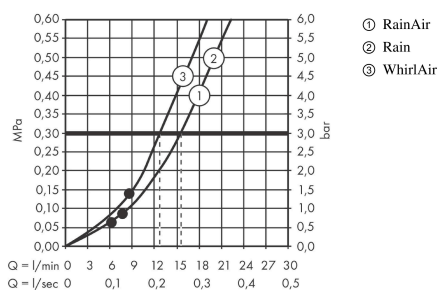

Flowchart

The consumption was measured in combination with the appropriate fittings (thermostat/mixer/in-wall valve) to reflect actual application in practice.