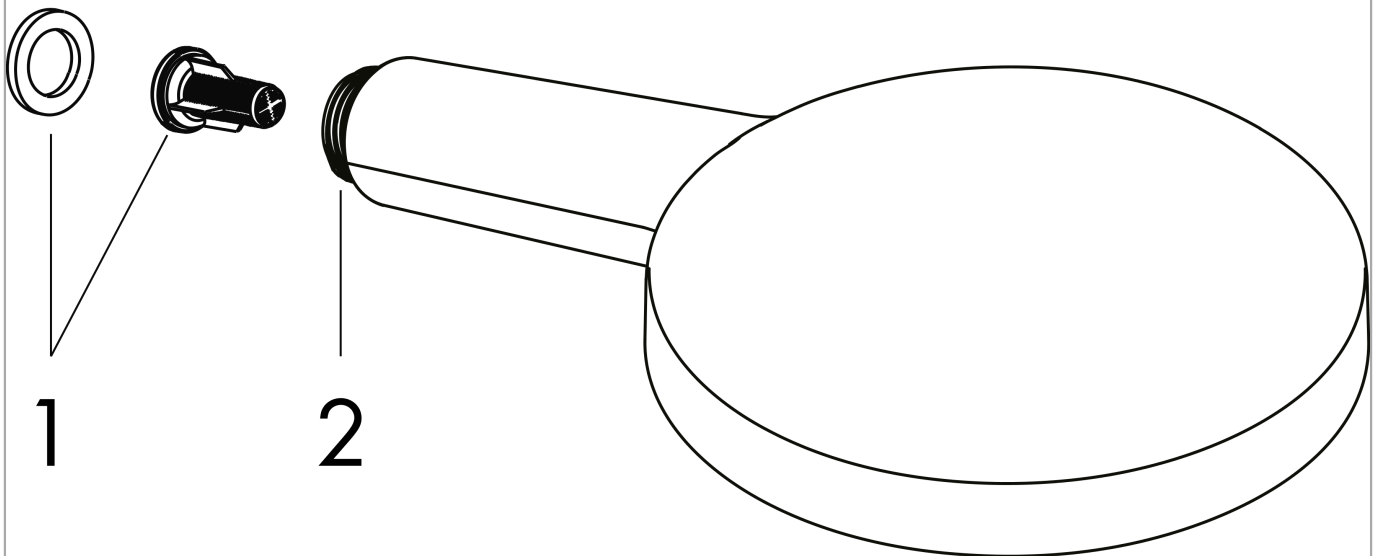

Raindance Select S
Hand shower 120 3jet
Finish: **Chrome** Article Number: **26530000**

Exploded Drawing

Year of production: >06/13

Raindance Select S
Hand shower 120 3jet
Finish: **Chrome** Article Number: **26530000**

Spare part list

Year of production: >06/13

Pos.	Description	Article Number	Price	PU
1	filter insert	97708000	-	1
2	pivoting connection	93089000	-	1