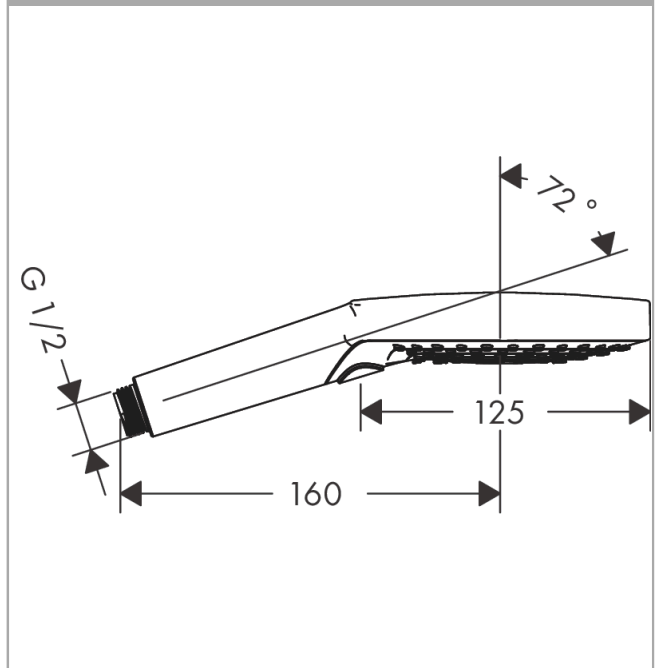

Scale drawing