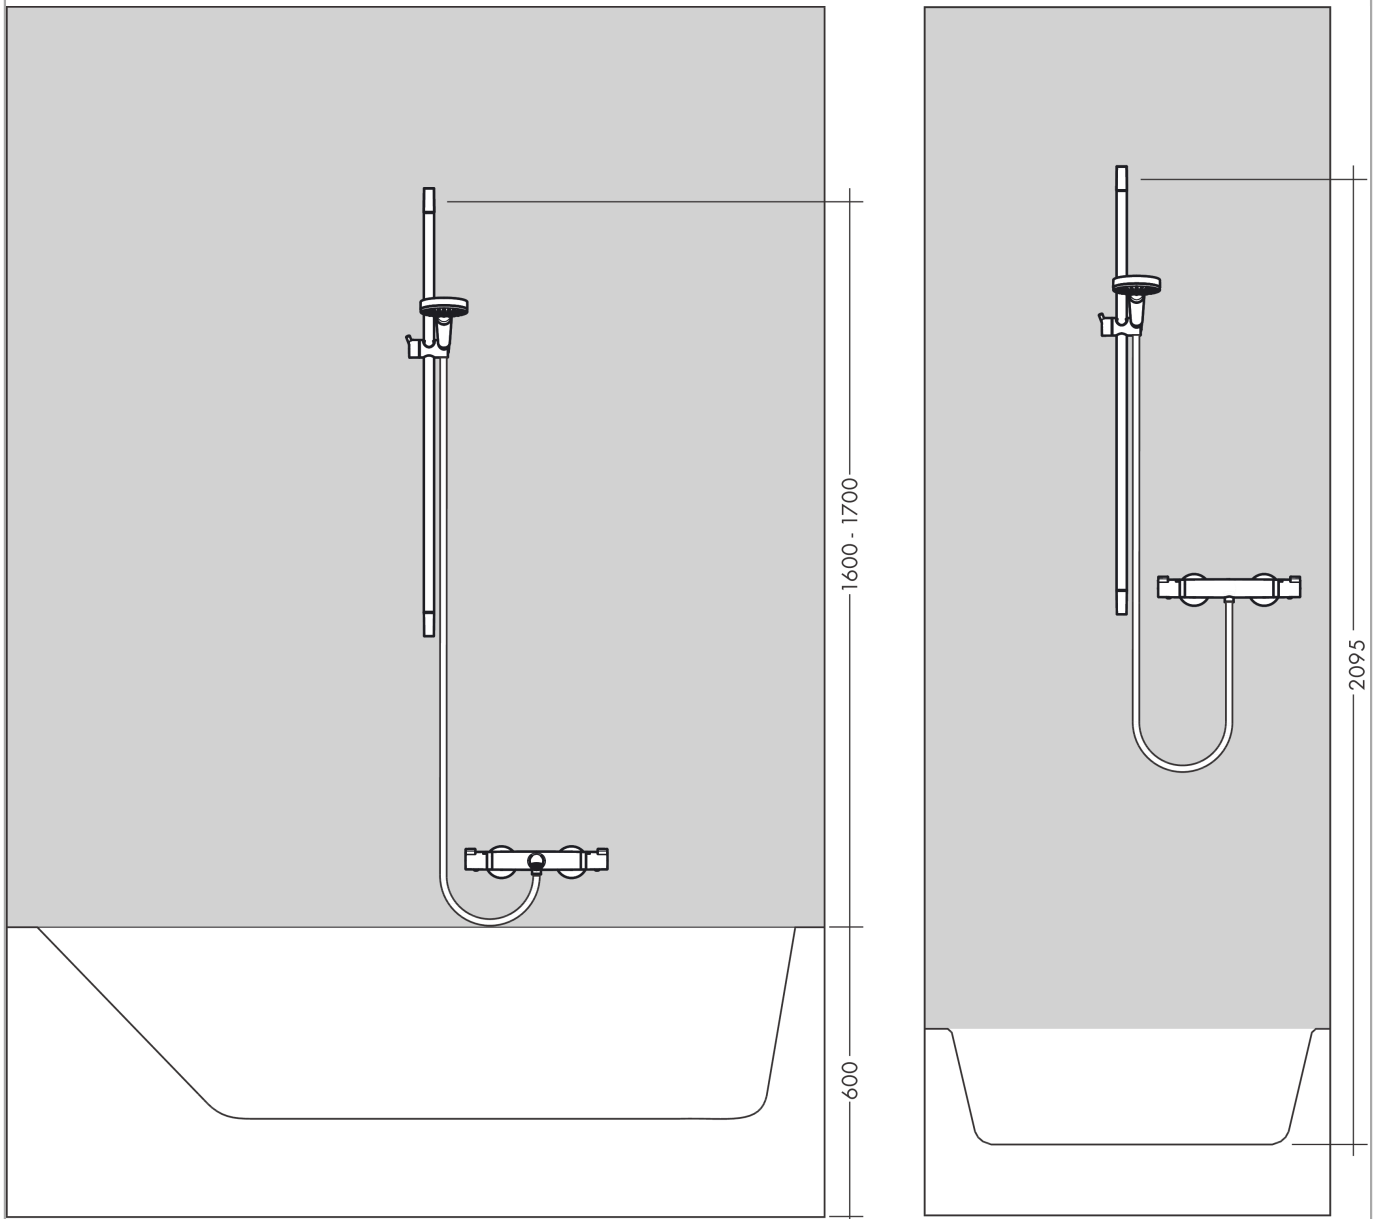

Croma Select S

Shower set 110 Vario with shower bar 65 cm

Finish: **White/Chrome** Article Number: **26562400**

Description

product features

- consists of: hand shower, shower bar, shower hose, slider, shower hose, shower bar
- shower head size: 110 mm
- spray type: Rain, TurboRain, IntenseRain
- convenient spray selection via Select button
- hand shower holder inclination angle can be adjusted by 45°
- maximum flow rate at 3 bar: 14,7 l/min
- minimum flow pressure: 1 bar
- operating pressure: min. 1 bar/max. 6 bar
- wall mounting: screw fastening
- wall supports made of plastic
- profile pipe: round
- pipe length: 669 mm
- shower bar diameter: 22 mm
- drilling distance: 625 mm
- pivot connector prevents hose from tangling

Technology

Product image

Scale drawing

Croma Select S
Shower set 110 Vario with shower bar 65 cm
 Finish: **White/Chrome** Article Number: **26562400**

Flowchart

The consumption was measured in combination with the appropriate fittings (thermostat/mixer/in-wall valve) to reflect actual application in practice.

Croma Select S
Shower set 110 Vario with shower bar 65 cm
 Finish: **White/Chrome** Article Number: **26562400**

Installation examples

Croma Select S
Shower set 110 Vario with shower bar 65 cm
 Finish: **White/Chrome** Article Number: **26562400**

Exploded Drawing

Year of production: >07/15

Croma Select S
Shower set 110 Vario with shower bar 65 cm
 Finish: **White/Chrome** Article Number: **26562400**

Spare part list

Year of production: >07/15

Pos.	Description	Article Number	Price	PU
1	cover	95217000	-	1
2	tile-matching-disk 7 mm	97450000	-	1
3	wall support	95218000	-	1
4	mounting set	96179000	-	1
5	support, assy	92366000	-	1
6	handshower	26802400	-	1
7	filter	92672000	-	1
8	seal	98058000	-	1
9	shower hose Isiflex'B 1,60 m	28276000	-	1