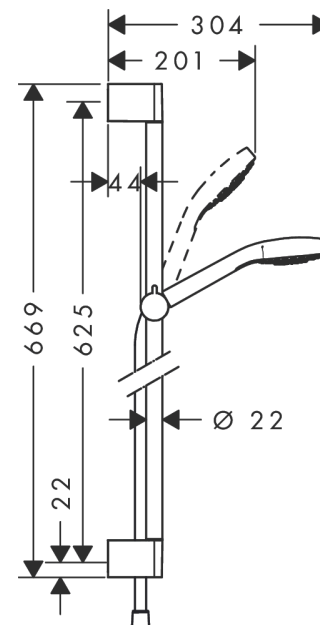

Croma Select S

Shower set 110 Vario with shower bar 65 cm

Finish: **White/Chrome** Article Number: **26562400**

Description

product features

- consists of: hand shower, shower bar, shower hose, slider, shower hose, shower bar
- shower head size: 110 mm
- spray type: Rain, TurboRain, IntenseRain
- convenient spray selection via Select button
- hand shower holder inclination angle can be adjusted by 45°
- maximum flow rate at 3 bar: 14,7 l/min
- minimum flow pressure: 1 bar
- operating pressure: min. 1 bar/max. 6 bar
- wall mounting: screw fastening
- wall supports made of plastic
- profile pipe: round
- pipe length: 669 mm
- shower bar diameter: 22 mm
- drilling distance: 625 mm
- pivot connector prevents hose from tangling

Technology

Product image

Scale drawing

Croma Select S
Shower set 110 Vario with shower bar 65 cm
 Finish: **White/Chrome** Article Number: **26562400**

Flowchart

The consumption was measured in combination with the appropriate fittings (thermostat/mixer/in-wall valve) to reflect actual application in practice.

Croma Select S
Shower set 110 Vario with shower bar 65 cm
 Finish: **White/Chrome** Article Number: **26562400**

Installation examples

Croma Select S
Shower set 110 Vario with shower bar 65 cm
 Finish: **White/Chrome** Article Number: **26562400**

Exploded Drawing

Year of production: >07/15

Croma Select S
Shower set 110 Vario with shower bar 65 cm
 Finish: **White/Chrome** Article Number: **26562400**

Spare part list

Year of production: >07/15

Pos.	Description	Article Number	Price	PU
1	cover	95217000	-	1
2	tile-matching-disk 7 mm	97450000	-	1
3	wall support	95218000	-	1
4	mounting set	96179000	-	1
5	support, assy	92366000	-	1
6	handshower	26802400	-	1
7	filter	92672000	-	1
8	seal	98058000	-	1
9	shower hose Isiflex'B 1,60 m	28276000	-	1