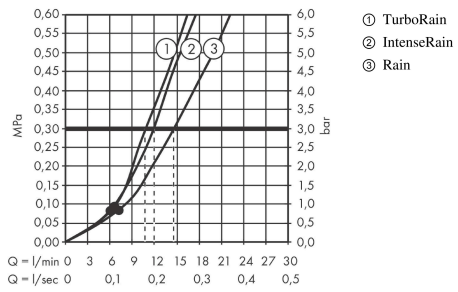

Croma Select S

Shower set 110 Vario with shower bar 65 cm

Finish: **White/Chrome** Article Number: **26562400**

Description

product features

- consists of: hand shower, shower bar, shower hose, slider, shower hose, shower bar
- shower head size: 110 mm
- spray type: Rain, TurboRain, IntenseRain
- convenient spray selection via Select button
- hand shower holder inclination angle can be adjusted by 45°
- maximum flow rate at 3 bar: 14,7 l/min
- minimum flow pressure: 1 bar
- operating pressure: min. 1 bar/max. 6 bar
- wall mounting: screw fastening
- wall supports made of plastic
- profile pipe: round
- pipe length: 669 mm
- shower bar diameter: 22 mm
- drilling distance: 625 mm
- pivot connector prevents hose from tangling

Technology

Product image

Scale drawing

Croma Select S
Shower set 110 Vario with shower bar 65 cm
 Finish: **White/Chrome** Article Number: **26562400**

Flowchart

The consumption was measured in combination with the appropriate fittings (thermostat/mixer/in-wall valve) to reflect actual application in practice.

Croma Select S
Shower set 110 Vario with shower bar 65 cm
 Finish: **White/Chrome** Article Number: **26562400**

Installation examples

Croma Select S
Shower set 110 Vario with shower bar 65 cm
 Finish: **White/Chrome** Article Number: **26562400**