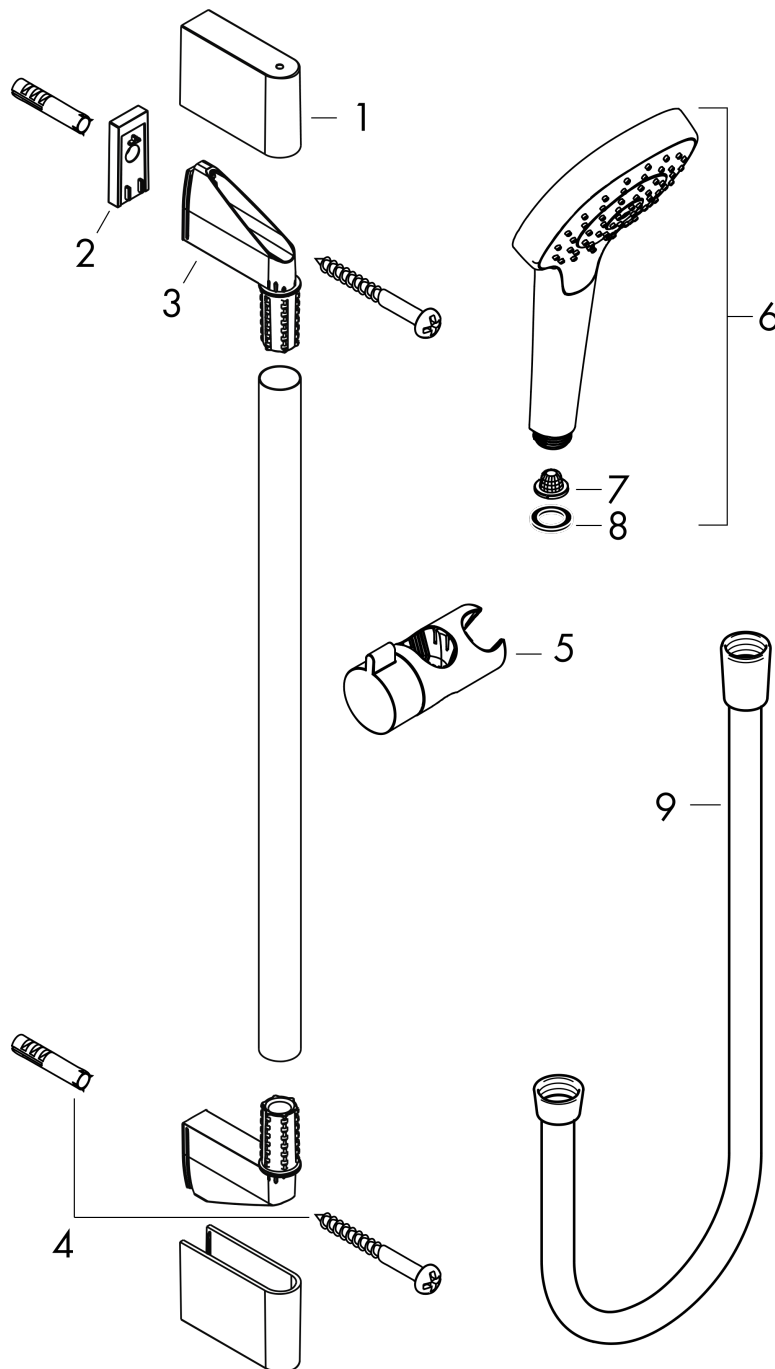

Croma Select S

Shower set 110 Vario with shower bar 65 cm

Finish: **White/Chrome** Article Number: **26562400**

Description

product features

- consists of: hand shower, shower bar, shower hose, slider, shower hose, shower bar
- shower head size: 110 mm
- spray type: Rain, TurboRain, IntenseRain
- convenient spray selection via Select button
- hand shower holder inclination angle can be adjusted by 45°
- maximum flow rate at 3 bar: 14,7 l/min
- minimum flow pressure: 1 bar
- operating pressure: min. 1 bar/max. 6 bar
- wall mounting: screw fastening
- wall supports made of plastic
- profile pipe: round
- pipe length: 669 mm
- shower bar diameter: 22 mm
- drilling distance: 625 mm
- pivot connector prevents hose from tangling

Technology

Product image

Scale drawing

Croma Select S
Shower set 110 Vario with shower bar 65 cm
 Finish: **White/Chrome** Article Number: **26562400**

Flowchart

The consumption was measured in combination with the appropriate fittings (thermostat/mixer/in-wall valve) to reflect actual application in practice.

Croma Select S
Shower set 110 Vario with shower bar 65 cm
 Finish: **White/Chrome** Article Number: **26562400**

Installation examples

Croma Select S
Shower set 110 Vario with shower bar 65 cm
 Finish: **White/Chrome** Article Number: **26562400**

Exploded Drawing

Year of production: >07/15

Croma Select S
Shower set 110 Vario with shower bar 65 cm
 Finish: **White/Chrome** Article Number: **26562400**

Spare part list

Year of production: >07/15

Pos.	Description	Article Number	Price	PU
1	cover	95217000	-	1
2	tile-matching-disk 7 mm	97450000	-	1
3	wall support	95218000	-	1
4	mounting set	96179000	-	1
5	support, assy	92366000	-	1
6	handshower	26802400	-	1
7	filter	92672000	-	1
8	seal	98058000	-	1
9	shower hose Isiflex'B 1,60 m	28276000	-	1