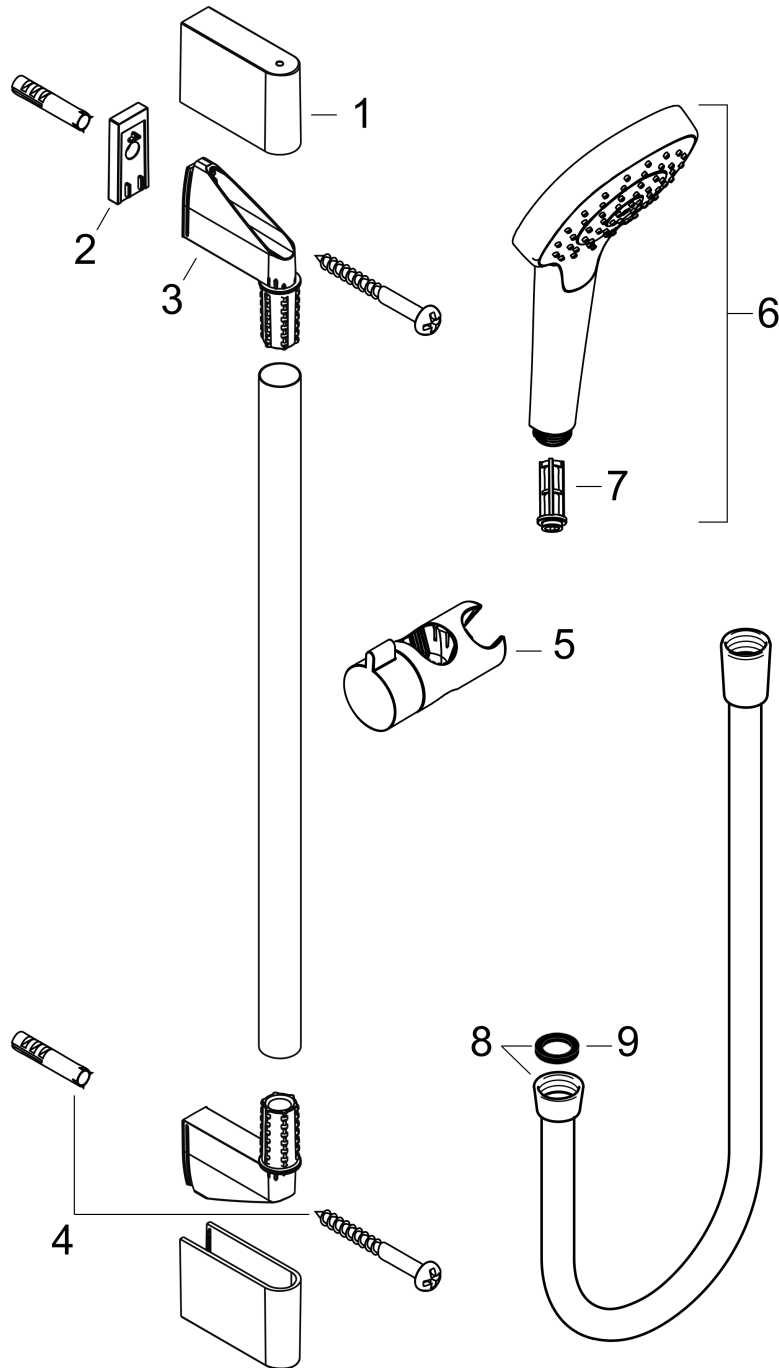

Croma Select E

Shower set 110 Vario with shower bar 65 cm

Finish: **White/Chrome** Article Number: **26582400**

Description

product features

- consists of: hand shower, shower bar, shower hose, slider, shower hose, shower bar
- shower head size: 110 mm
- spray type: TurboRain, IntenseRain, Rain
- convenient spray selection via Select button
- hand shower holder inclination angle can be adjusted by 45°
- maximum flow rate at 3 bar: 14,7 l/min
- minimum flow pressure: 1 bar
- operating pressure: min. 1 bar/max. 6 bar
- wall mounting: screw fastening
- wall supports made of plastic
- profile pipe: round
- pipe length: 669 mm
- shower bar diameter: 22 mm
- drilling distance: 625 mm
- pivot connector prevents hose from tangling

Technology

Product image

Scale drawing

Croma Select E
Shower set 110 Vario with shower bar 65 cm
 Finish: **White/Chrome** Article Number: **26582400**

Flowchart

The consumption was measured in combination with the appropriate fittings (thermostat/mixer/in-wall valve) to reflect actual application in practice.

Croma Select E
Shower set 110 Vario with shower bar 65 cm
 Finish: **White/Chrome** Article Number: **26582400**

Installation examples

Croma Select E
Shower set 110 Vario with shower bar 65 cm
 Finish: **White/Chrome** Article Number: **26582400**

Exploded Drawing

Year of production: >11/14

Croma Select E
Shower set 110 Vario with shower bar 65 cm
 Finish: **White/Chrome** Article Number: **26582400**

Spare part list

Year of production: >11/14

Pos.	Description	Article Number	Price	PU
1	cover	95217000	-	1
2	tile-matching-disk 7 mm	97450000	-	1
3	wall support	95218000	-	1
4	mounting set	96179000	-	1
5	support, assy	92366000	-	1
6	handshower	26812400	-	1
7	filter insert	92421000	-	1
8	shower hose Isiflex'B 1,60 m	28276000	-	1
9	seal	98058000	-	1