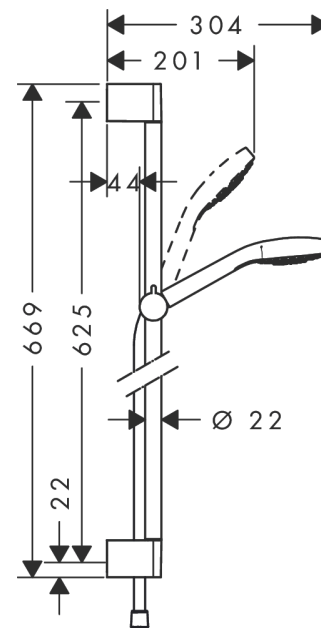

Croma Select E

Shower set 110 Vario with shower bar 65 cm

Finish: **White/Chrome** Article Number: **26582400**

Description

product features

- consists of: hand shower, shower bar, shower hose, slider, shower hose, shower bar
- shower head size: 110 mm
- spray type: TurboRain, IntenseRain, Rain
- convenient spray selection via Select button
- hand shower holder inclination angle can be adjusted by 45°
- maximum flow rate at 3 bar: 14,7 l/min
- minimum flow pressure: 1 bar
- operating pressure: min. 1 bar/max. 6 bar
- wall mounting: screw fastening
- wall supports made of plastic
- profile pipe: round
- pipe length: 669 mm
- shower bar diameter: 22 mm
- drilling distance: 625 mm
- pivot connector prevents hose from tangling

Technology

Product image

Scale drawing

Croma Select E
Shower set 110 Vario with shower bar 65 cm
 Finish: **White/Chrome** Article Number: **26582400**

Flowchart

The consumption was measured in combination with the appropriate fittings (thermostat/mixer/in-wall valve) to reflect actual application in practice.

Croma Select E
Shower set 110 Vario with shower bar 65 cm
 Finish: **White/Chrome** Article Number: **26582400**

Installation examples

Croma Select E
Shower set 110 Vario with shower bar 65 cm
 Finish: **White/Chrome** Article Number: **26582400**

Exploded Drawing

Year of production: >11/14

Croma Select E
Shower set 110 Vario with shower bar 65 cm
 Finish: **White/Chrome** Article Number: **26582400**

Spare part list

Year of production: >11/14

Pos.	Description	Article Number	Price	PU
1	cover	95217000	-	1
2	tile-matching-disk 7 mm	97450000	-	1
3	wall support	95218000	-	1
4	mounting set	96179000	-	1
5	support, assy	92366000	-	1
6	handshower	26812400	-	1
7	filter insert	92421000	-	1
8	shower hose Isiflex'B 1,60 m	28276000	-	1
9	seal	98058000	-	1