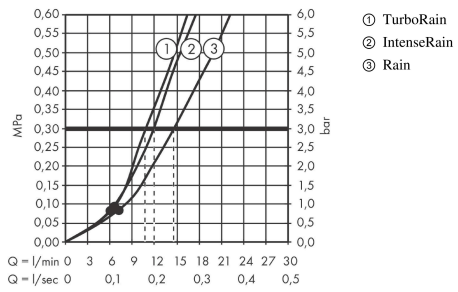

Croma Select E

Shower set 110 Vario with shower bar 65 cm

Finish: **White/Chrome** Article Number: **26582400**

Description

product features

- consists of: hand shower, shower bar, shower hose, slider, shower hose, shower bar
- shower head size: 110 mm
- spray type: TurboRain, IntenseRain, Rain
- convenient spray selection via Select button
- hand shower holder inclination angle can be adjusted by 45°
- maximum flow rate at 3 bar: 14,7 l/min
- minimum flow pressure: 1 bar
- operating pressure: min. 1 bar/max. 6 bar
- wall mounting: screw fastening
- wall supports made of plastic
- profile pipe: round
- pipe length: 669 mm
- shower bar diameter: 22 mm
- drilling distance: 625 mm
- pivot connector prevents hose from tangling

Technology

Product image

Scale drawing

Croma Select E
Shower set 110 Vario with shower bar 65 cm
 Finish: **White/Chrome** Article Number: **26582400**

Flowchart

The consumption was measured in combination with the appropriate fittings (thermostat/mixer/in-wall valve) to reflect actual application in practice.

Croma Select E
Shower set 110 Vario with shower bar 65 cm
 Finish: **White/Chrome** Article Number: **26582400**

Installation examples

Croma Select E
Shower set 110 Vario with shower bar 65 cm
 Finish: **White/Chrome** Article Number: **26582400**