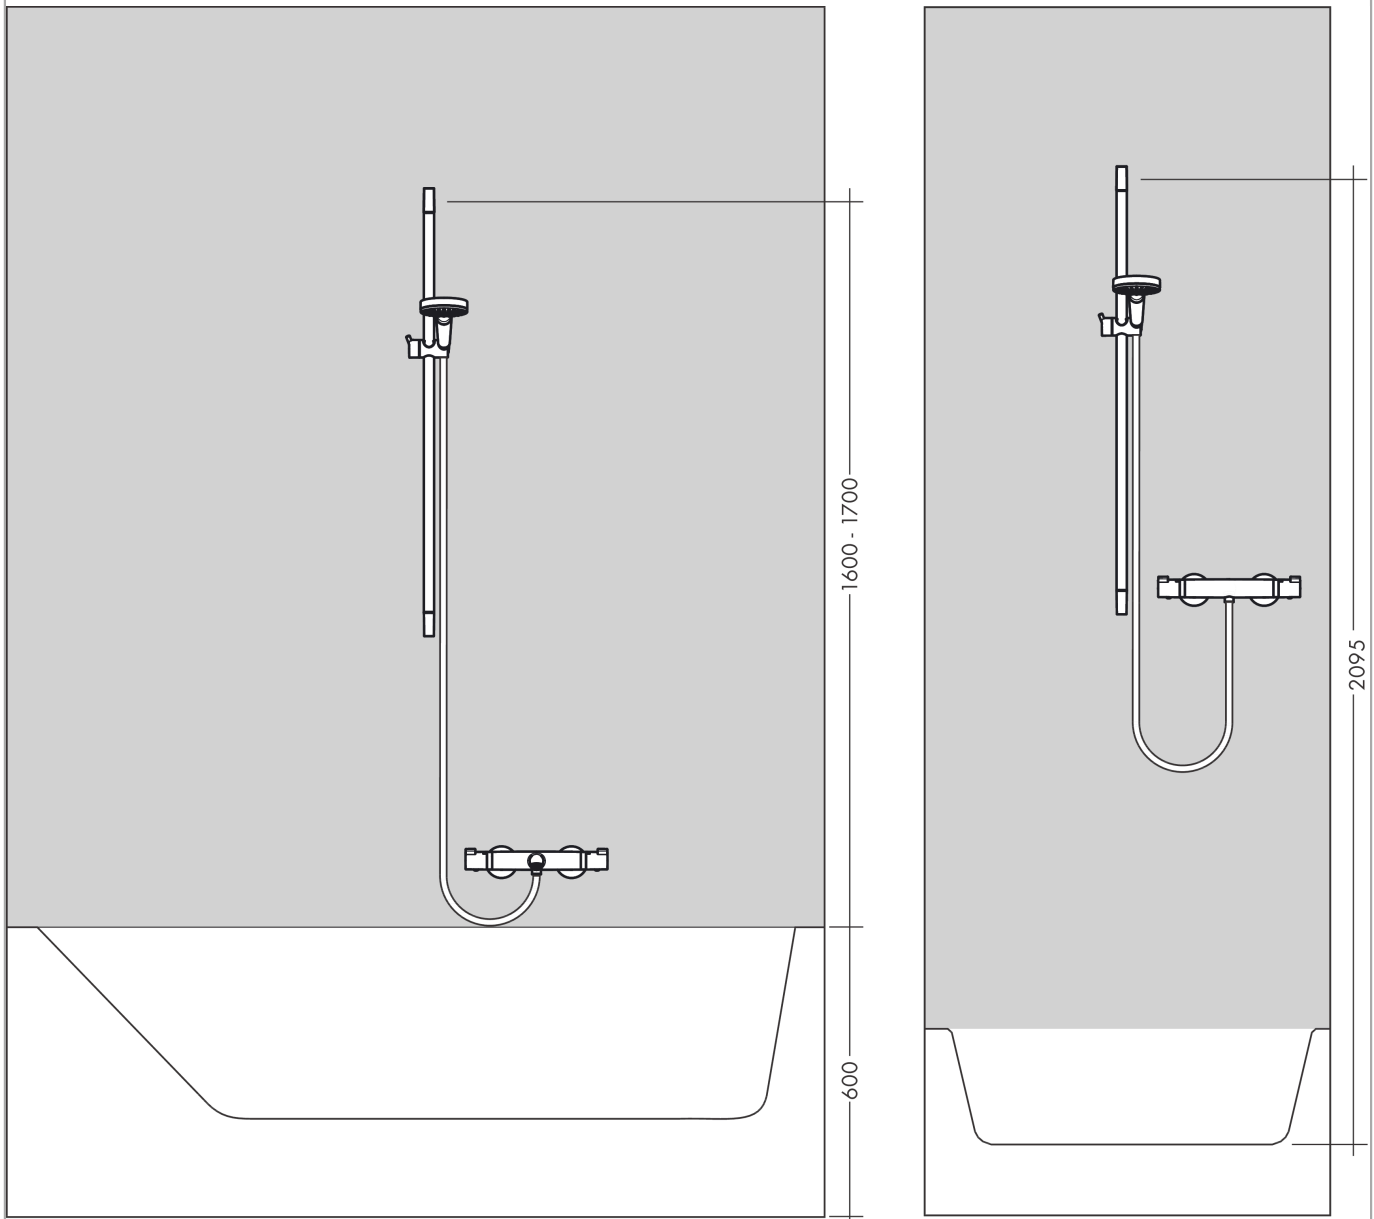

Croma Select E

Shower set 110 Vario with shower bar 65 cm

Finish: **White/Chrome** Article Number: **26582400**

Description

product features

- consists of: hand shower, shower bar, shower hose, slider, shower hose, shower bar
- shower head size: 110 mm
- spray type: TurboRain, IntenseRain, Rain
- convenient spray selection via Select button
- hand shower holder inclination angle can be adjusted by 45°
- maximum flow rate at 3 bar: 14,7 l/min
- minimum flow pressure: 1 bar
- operating pressure: min. 1 bar/max. 6 bar
- wall mounting: screw fastening
- wall supports made of plastic
- profile pipe: round
- pipe length: 669 mm
- shower bar diameter: 22 mm
- drilling distance: 625 mm
- pivot connector prevents hose from tangling

Technology

Product image

Scale drawing

Croma Select E
Shower set 110 Vario with shower bar 65 cm
 Finish: **White/Chrome** Article Number: **26582400**

Flowchart

The consumption was measured in combination with the appropriate fittings (thermostat/mixer/in-wall valve) to reflect actual application in practice.

Croma Select E
Shower set 110 Vario with shower bar 65 cm
 Finish: **White/Chrome** Article Number: **26582400**

Installation examples

Croma Select E
Shower set 110 Vario with shower bar 65 cm
 Finish: **White/Chrome** Article Number: **26582400**

Exploded Drawing

Year of production: >11/14

Croma Select E
Shower set 110 Vario with shower bar 65 cm
 Finish: **White/Chrome** Article Number: **26582400**

Spare part list

Year of production: >11/14

Pos.	Description	Article Number	Price	PU
1	cover	95217000	-	1
2	tile-matching-disk 7 mm	97450000	-	1
3	wall support	95218000	-	1
4	mounting set	96179000	-	1
5	support, assy	92366000	-	1
6	handshower	26812400	-	1
7	filter insert	92421000	-	1
8	shower hose Isiflex'B 1,60 m	28276000	-	1
9	seal	98058000	-	1