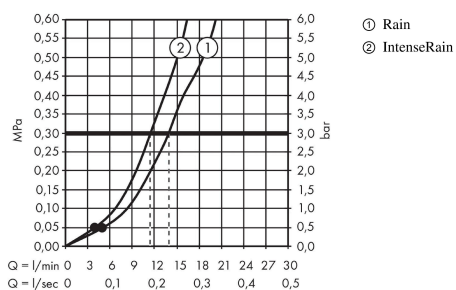

Flowchart

The consumption was measured in combination with the appropriate fittings (thermostat/mixer/ in-wall valve) to reflect actual application in practice.