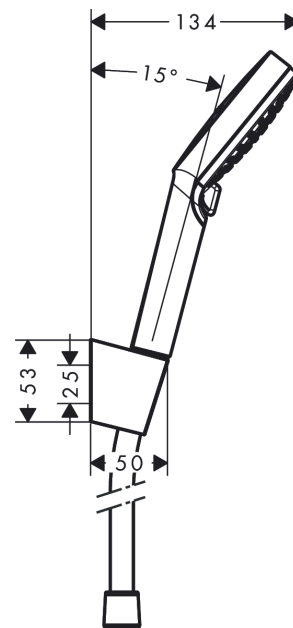

#### product features

- consists of: hand shower, shower holder, shower hose, shower holder, shower hose
- shower head size: 100 mm
- integrated support function
- spray type: Rain, IntenseRain
- spray type adjustment by turning spray disc
- maximum flow rate at 3 bar: 13,8 l/min
- minimum flow pressure: 1 bar
- pivot connector prevents hose from tangling
- shower holder made of plastic
- wall mounting: screw fastening
- rinseable screen seal

### Scale drawing

### Flowchart

The consumption was measured in combination with the appropriate fittings (thermostat/mixer/ in-wall valve) to reflect actual application in practice.

**Crometta**  
**Shower holder set 100 Vario with shower hose 125 cm**  
 Finish: **White/Chrome** Article Number: **26691400**

**Exploded Drawing**

Year of production: >11/21

**Crometta**

**Shower holder set 100 Vario with shower hose 125 cm**

Finish: **White/Chrome** Article Number: **26691400**

**Spare part list**

Year of production: >11/21