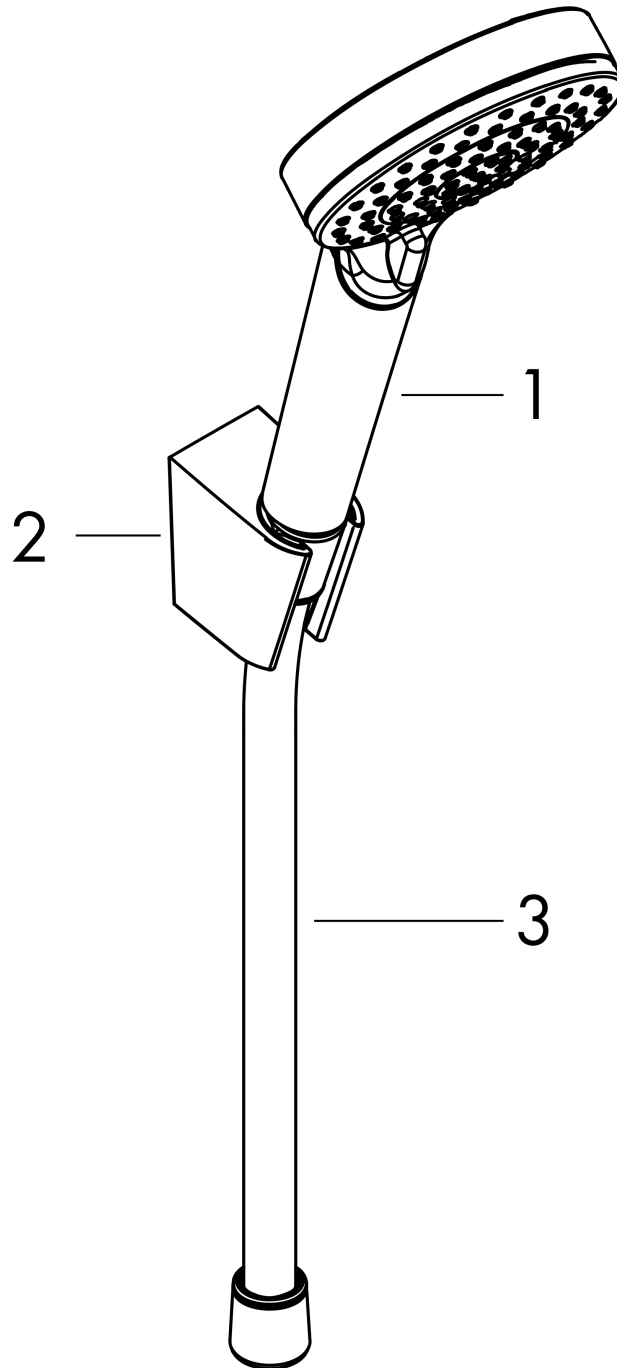

#### product features

- consists of: hand shower, shower holder, shower hose, shower holder, shower hose
- shower head size: 100 mm
- integrated support function
- spray type: Rain, IntenseRain
- spray type adjustment by turning spray disc
- maximum flow rate at 3 bar: 13,8 l/min
- minimum flow pressure: 1 bar
- pivot connector prevents hose from tangling
- shower holder made of plastic
- wall mounting: screw fastening
- rinseable screen seal

### Scale drawing

### Flowchart

The consumption was measured in combination with the appropriate fittings (thermostat/mixer/ in-wall valve) to reflect actual application in practice.

**Crometta**  
**Shower holder set 100 Vario with shower hose 125 cm**  
 Finish: **White/Chrome** Article Number: **26691400**

**Exploded Drawing**

Year of production: >11/21

**Crometta**

**Shower holder set 100 Vario with shower hose 125 cm**

Finish: **White/Chrome** Article Number: **26691400**

**Spare part list**

Year of production: >11/21