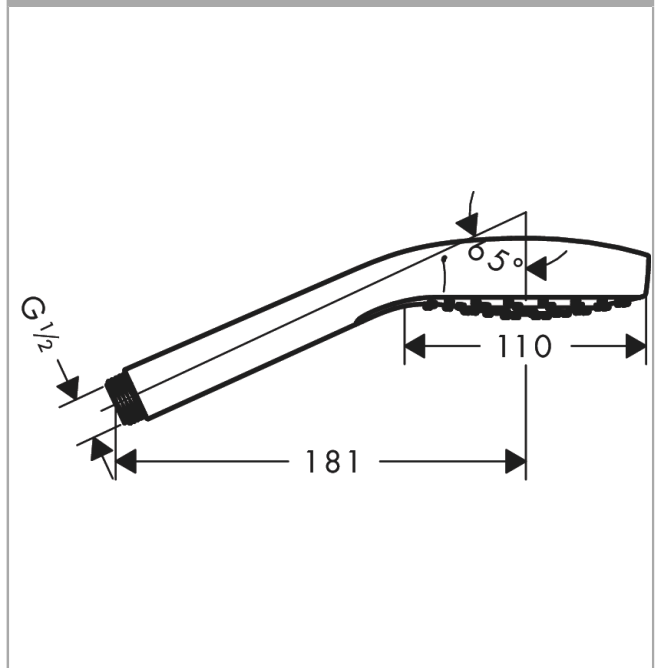

Croma S
Hand shower 110 1jet
 Finish: **White/Chrome** Article Number: **26804400**

Description

product features

- shower head size: 110 mm
- spray type: Rain
- spray disc surface: easy cleanable plastic spray disc, white
- QuickClean: Limescale deposits can simply be rubbed off with your finger
- maximum flow rate at 3 bar: 16 l/min
- minimum flow pressure: 0,8 bar
- with internal water conduction
- rinseable filter washer
- connection thread: G 1/2
- suitable for continuous flow water heaters

Technology

Product image

Scale drawing

Flowchart

The consumption was measured in combination with the appropriate fittings (thermostat/mixer/in-wall valve) to reflect actual application in practice.

Croma S
Hand shower 110 1jet
Finish: **White/Chrome**

Article Number: **26804400**

Exploded Drawing

Year of production: >10/14

Croma S
Hand shower 110 1jet
 Finish: **White/Chrome**

Article Number: **26804400**

Spare part list

Year of production: >10/14

Pos.	Description	Article Number	Price	PU
1	filter insert	97708000	-	1