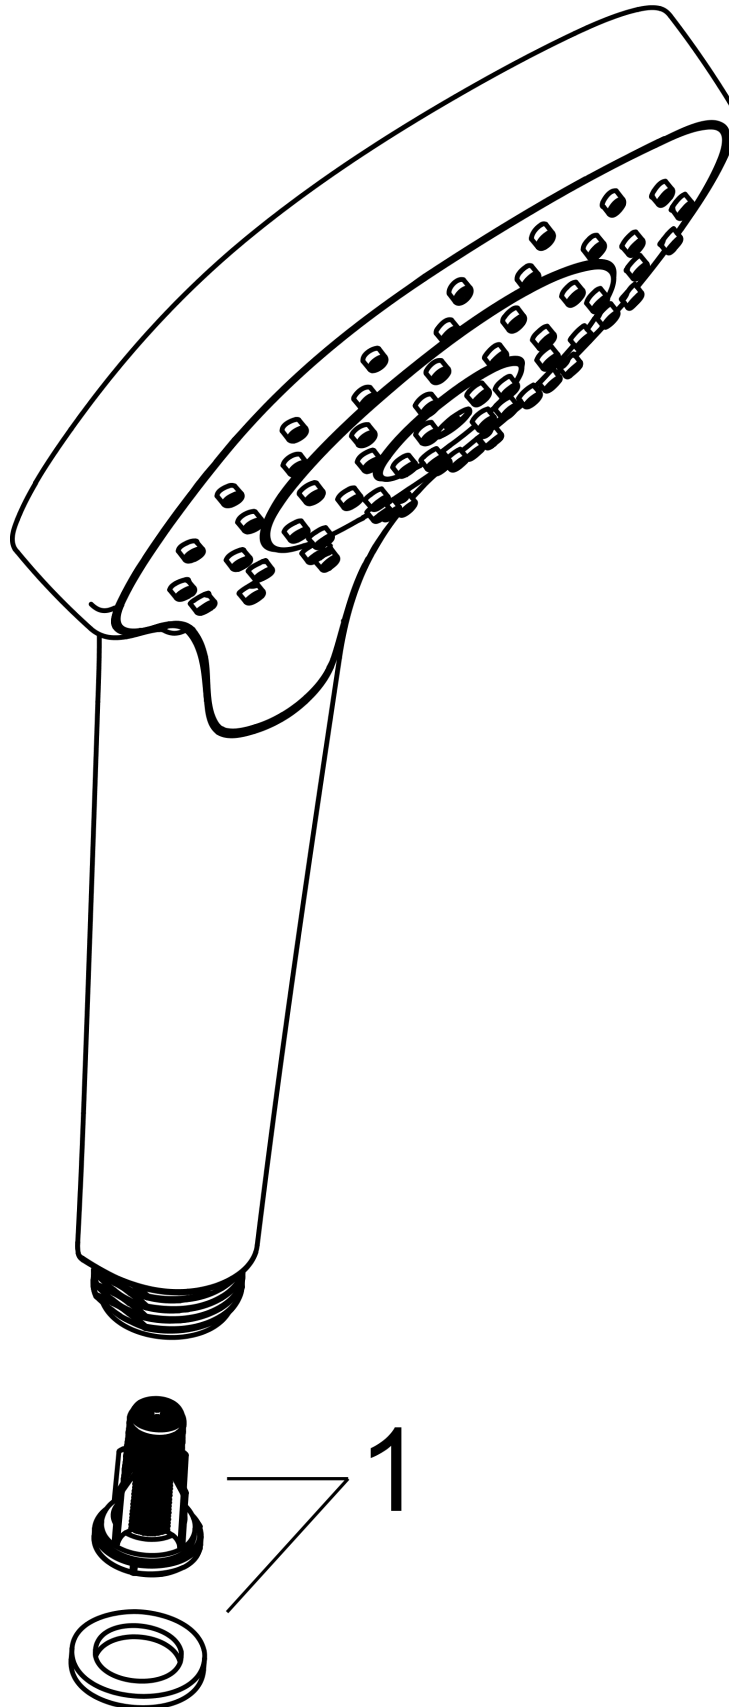

Croma S
Hand shower 110 1jet
 Finish: **White/Chrome** Article Number: **26804400**

Description

product features

- shower head size: 110 mm
- spray type: Rain
- spray disc surface: easy cleanable plastic spray disc, white
- QuickClean: Limescale deposits can simply be rubbed off with your finger
- maximum flow rate at 3 bar: 16 l/min
- minimum flow pressure: 0,8 bar
- with internal water conduction
- rinseable filter washer
- connection thread: G 1/2
- suitable for continuous flow water heaters

Technology

Product image

Scale drawing

Flowchart

The consumption was measured in combination with the appropriate fittings (thermostat/mixer/in-wall valve) to reflect actual application in practice.

Croma S
Hand shower 110 1jet
Finish: **White/Chrome**

Article Number: **26804400**

Exploded Drawing

Year of production: >10/14

Croma S
Hand shower 110 1jet
 Finish: **White/Chrome**

Article Number: **26804400**

Spare part list

Year of production: >10/14

Pos.	Description	Article Number	Price	PU
1	filter insert	97708000	-	1