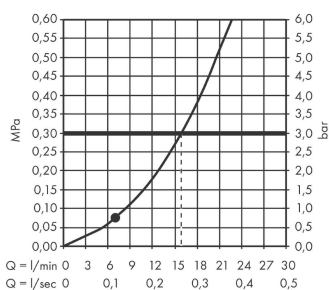

Croma S
Hand shower 110 1jet
 Finish: **White/Chrome** Article Number: **26804400**

Description

product features

- shower head size: 110 mm
- spray type: Rain
- spray disc surface: easy cleanable plastic spray disc, white
- QuickClean: Limescale deposits can simply be rubbed off with your finger
- maximum flow rate at 3 bar: 16 l/min
- minimum flow pressure: 0,8 bar
- with internal water conduction
- rinseable filter washer
- connection thread: G 1/2
- suitable for continuous flow water heaters

Technology

Product image

Scale drawing

Flowchart

The consumption was measured in combination with the appropriate fittings (thermostat/mixer/in-wall valve) to reflect actual application in practice.

Croma S
Hand shower 110 1jet
Finish: **White/Chrome**

Article Number: **26804400**

Exploded Drawing

Year of production: >10/14

Croma S
Hand shower 110 1jet
 Finish: **White/Chrome**

Article Number: **26804400**

Spare part list

Year of production: >10/14

Pos.	Description	Article Number	Price	PU
1	filter insert	97708000	-	1