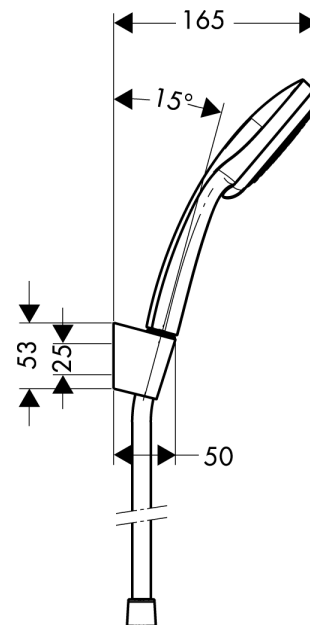

**Croma 100**  
**Shower holder set Vario with shower hose 160 cm**  
 Finish: **Chrome** Article Number: **27594000**

### product features

- consists of: hand shower, shower holder, shower hose, shower holder, shower hose
- shower head size: 100 mm
- integrated support function
- spray type: Rain, normal spray, Shampoo spray, Massage spray
- spray type adjustment by turning spray disc
- maximum flow rate at 3 bar: 18 l/min
- minimum flow pressure: 1 bar
- operating pressure: min. 1 bar/max. 6 bar
- pivot connector prevents hose from tangling
- shower hose with conical nut on both ends
- shower holder made of plastic
- wall mounting: screw fastening
- rinseable screen seal

## Scale drawing

**Croma 100**

**Shower holder set Vario with shower hose 160 cm**

Finish: **Chrome** Article Number: **27594000**

**Flowchart**

The consumption was measured in combination with the appropriate fittings (thermostat/mixer/in-wall valve) to reflect actual application in practice.

**Croma 100**  
**Shower holder set Vario with shower hose 160 cm**  
Finish: **Chrome** Article Number: **27594000**

Exploded Drawing

Year of production: >10/06

**Croma 100**  
**Shower holder set Vario with shower hose 160 cm**  
 Finish: **Chrome** Article Number: **27594000**