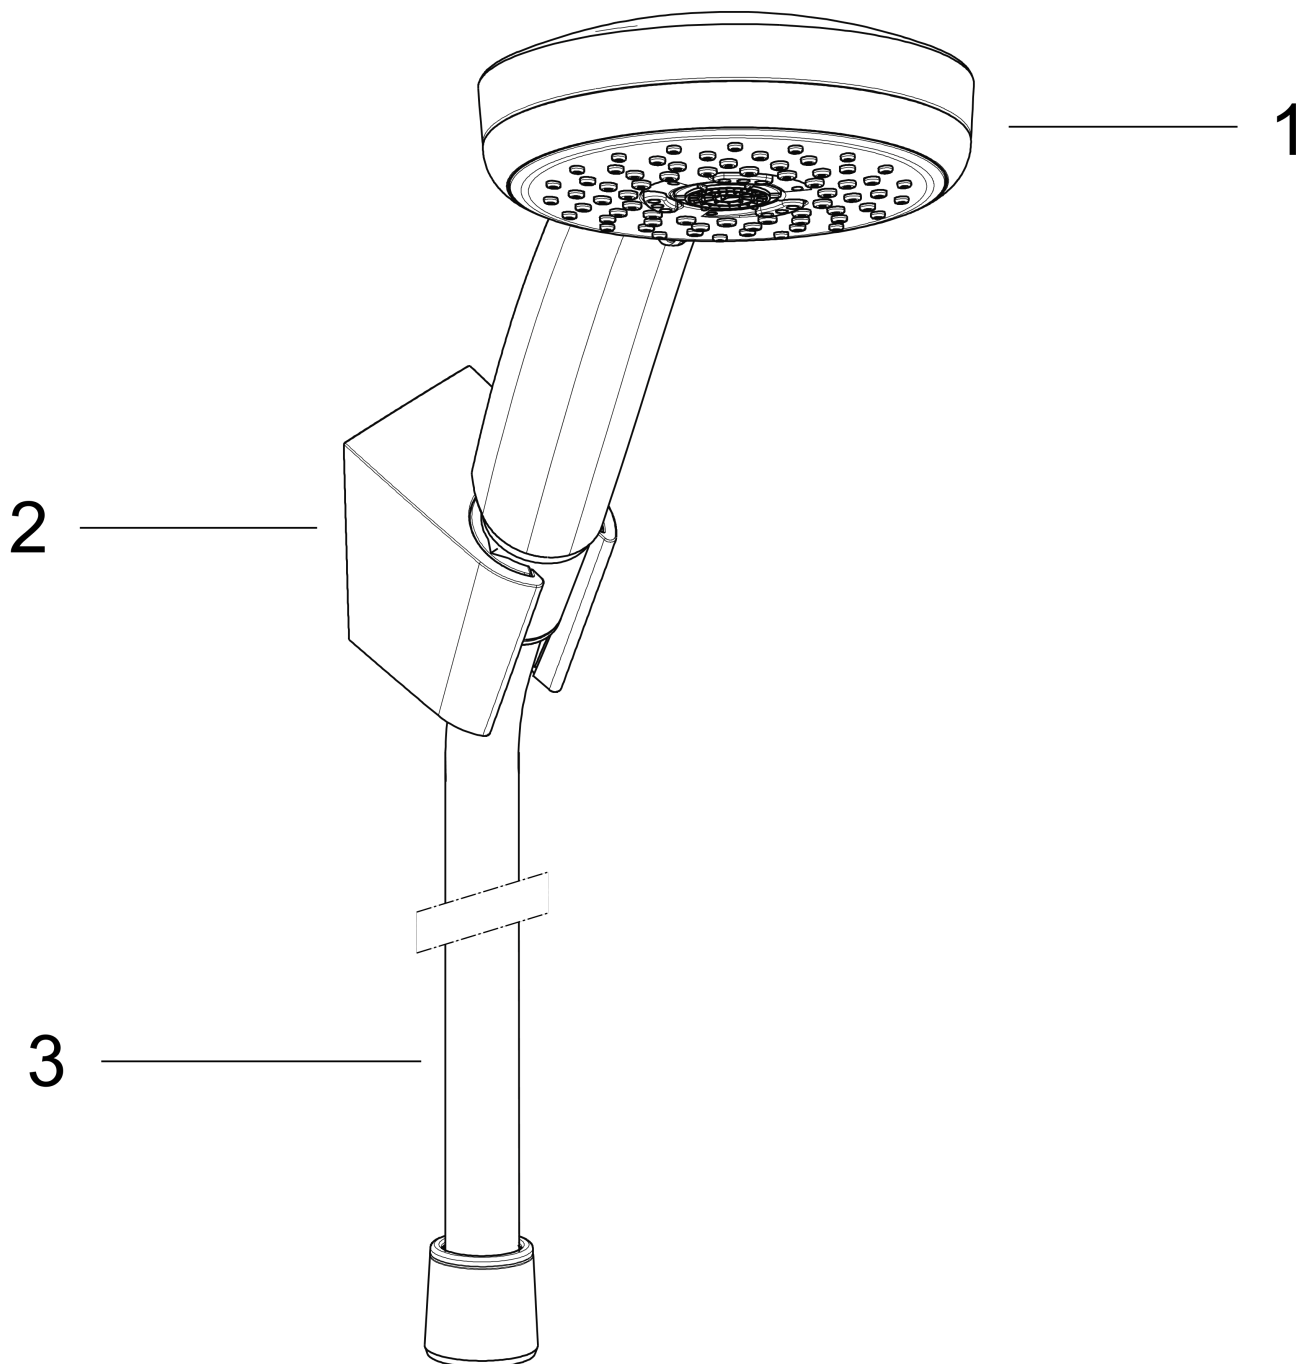

**Croma 100**  
**Shower holder set Vario with shower hose 160 cm**  
 Finish: **Chrome** Article Number: **27594000**

### product features

- consists of: hand shower, shower holder, shower hose, shower holder, shower hose
- shower head size: 100 mm
- integrated support function
- spray type: Rain, normal spray, Shampoo spray, Massage spray
- spray type adjustment by turning spray disc
- maximum flow rate at 3 bar: 18 l/min
- minimum flow pressure: 1 bar
- operating pressure: min. 1 bar/max. 6 bar
- pivot connector prevents hose from tangling
- shower hose with conical nut on both ends
- shower holder made of plastic
- wall mounting: screw fastening
- rinseable screen seal

## Scale drawing

**Croma 100**

**Shower holder set Vario with shower hose 160 cm**

Finish: **Chrome** Article Number: **27594000**

**Flowchart**

The consumption was measured in combination with the appropriate fittings (thermostat/mixer/in-wall valve) to reflect actual application in practice.

**Croma 100**  
**Shower holder set Vario with shower hose 160 cm**  
Finish: **Chrome** Article Number: **27594000**

Exploded Drawing

Year of production: >10/06

**Croma 100**  
**Shower holder set Vario with shower hose 160 cm**  
 Finish: **Chrome** Article Number: **27594000**