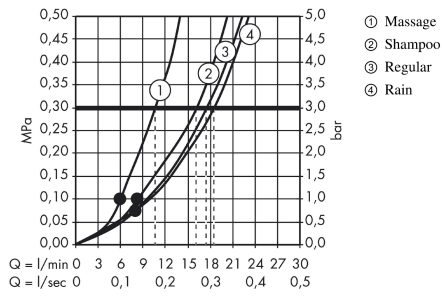

### product features

- consists of: hand shower, shower holder, shower hose, shower holder, shower hose
- shower head size: 100 mm
- integrated support function
- spray type: Rain, normal spray, Shampoo spray, Massage spray
- spray type adjustment by turning spray disc
- maximum flow rate at 3 bar: 18 l/min
- minimum flow pressure: 1 bar
- operating pressure: min. 1 bar/max. 6 bar
- pivot connector prevents hose from tangling
- shower hose with conical nut on both ends
- shower holder made of plastic
- wall mounting: screw fastening
- rinseable screen seal

## Scale drawing

**Croma 100**

**Shower holder set Vario with shower hose 160 cm**

Finish: **Chrome** Article Number: **27594000**

**Flowchart**

The consumption was measured in combination with the appropriate fittings (thermostat/mixer/in-wall valve) to reflect actual application in practice.