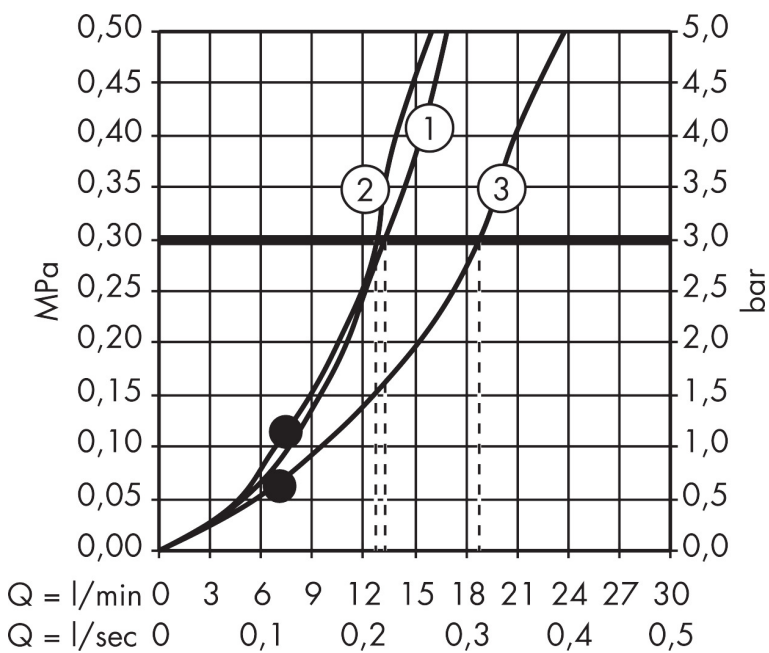

Brand hansgrohe
 Art. Name **Croma 100** Shower holder set Multi with shower hose 160 cm
 Art. Nr. 27595000
 Surface Chrome

Product picture

Features

- consists of: hand shower, shower holder, shower hose
- shower head size: 100 mm
- spray type: Rain, MonoRain, Massage spray
- spray type adjustment by turning spray disc
- QuickClean: Limescale deposits can simply be rubbed off with your finger
- maximum flow rate at 3 bar: 19 l/min
- minimum flow pressure: 1 bar
- operating pressure: min. 1 bar/max. 6 bar
- shower hose with conical nut on both ends
- pivot connector prevents hose from tangling
- shower hose length: 1600 mm
- integrated support function
- shower holder made of plastic
- wall mounting: screw fastening
- rinseable filter washer

Drawing

Technology

Spray Types

Brand hansgrohe
 Art. Name **Croma 100** Shower holder set Multi with shower hose 160 cm
 Art. Nr. 27595000
 Surface Chrome

Flow chart

- 1 Rain
- 2 Massage
- 3 Mono
- 4 Rain + Booster

The consumption was measured in combination with the appropriate fittings (thermostat/mixer/in-wall valve) to reflect actual application in practice.