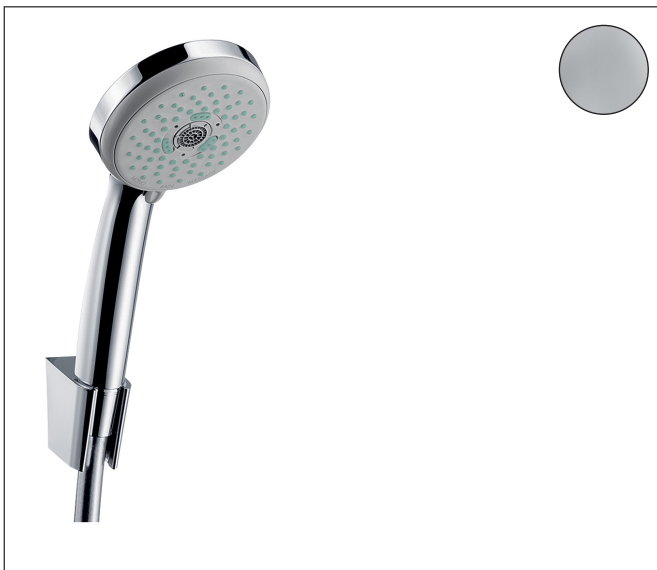

Brand hansgrohe
 Art. Name **Croma 100** Shower holder set Multi with shower hose 160 cm
 Art. Nr. 27595000
 Surface Chrome

Product picture

Features

- consists of: hand shower, shower holder, shower hose
- shower head size: 100 mm
- spray type: Rain, MonoRain, Massage spray
- spray type adjustment by turning spray disc
- QuickClean: Limescale deposits can simply be rubbed off with your finger
- maximum flow rate at 3 bar: 19 l/min
- minimum flow pressure: 1 bar
- operating pressure: min. 1 bar/max. 6 bar
- shower hose with conical nut on both ends
- pivot connector prevents hose from tangling
- shower hose length: 1600 mm
- integrated support function
- shower holder made of plastic
- wall mounting: screw fastening
- rinseable filter washer

Drawing

Technology

Spray Types

Brand hansgrohe
 Art. Name **Croma 100** Shower holder set Multi with shower hose 160 cm
 Art. Nr. 27595000
 Surface Chrome

Flow chart

- 1 Rain
- 2 Massage
- 3 Mono
- 4 Rain + Booster