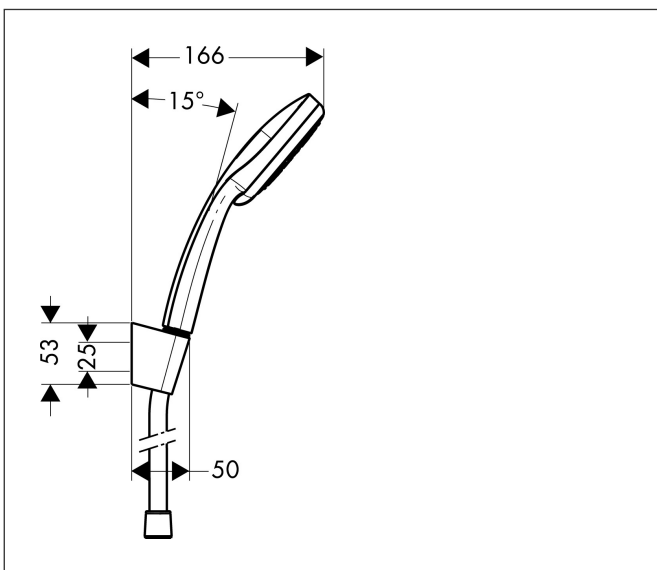

Brand hansgrohe
 Art. Name **Croma 100** Shower holder set Multi with shower hose 160 cm
 Art. Nr. 27595000
 Surface Chrome

Product picture

Features

- consists of: hand shower, shower holder, shower hose
- shower head size: 100 mm
- spray type: Rain, MonoRain, Massage spray
- spray type adjustment by turning spray disc
- QuickClean: Limescale deposits can simply be rubbed off with your finger
- maximum flow rate at 3 bar: 19 l/min
- minimum flow pressure: 1 bar
- operating pressure: min. 1 bar/max. 6 bar
- shower hose with conical nut on both ends
- pivot connector prevents hose from tangling
- shower hose length: 1600 mm
- integrated support function
- shower holder made of plastic
- wall mounting: screw fastening
- rinseable filter washer

Drawing

Technology

Spray Types

Brand hansgrohe
 Art. Name **Croma 100** Shower holder set Multi with shower hose 160 cm
 Art. Nr. 27595000
 Surface Chrome

Flow chart

- 1 Rain
- 2 Massage
- 3 Mono
- 4 Rain + Booster

The consumption was measured in combination with the appropriate fittings (thermostat/mixer/in-wall valve) to reflect actual application in practice.