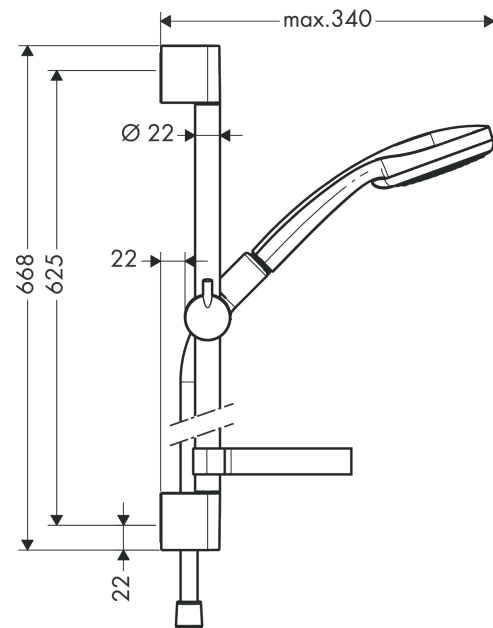

### Shower set Multi with shower bar 65 cm and soap dish

Finish: **Chrome** Article Number: **27775000**

##### product features

- consists of: hand shower, shower bar, shower hose, slider, soap dish, shower hose, shower bar
- shower head size: 100 mm
- spray type: Rain, MonoRain, Massage spray
- spray type adjustment by turning spray disc
- 90° position adjustable hand shower holder, pivots left and right, up and down
- maximum flow rate at 3 bar: 19 l/min
- minimum flow pressure: 1 bar
- operating pressure: min. 1 bar/max. 6 bar
- wall mounting: screw fastening
- wall supports made of plastic
- profile pipe: round
- pipe length: 668 mm
- shower bar diameter: 22 mm
- drilling distance: 625 mm
- pivot connector prevents hose from tangling

#### Scale drawing

**Croma 100**  
**Shower set Multi with shower bar 65 cm and soap dish**  
 Finish: **Chrome** Article Number: **27775000**

**Flowchart**

The consumption was measured in combination with the appropriate fittings (thermostat/mixer/in-wall valve) to reflect actual application in practice.

**Exploded Drawing**

Year of production: >10/06

**Croma 100**  
**Shower set Multi with shower bar 65 cm and soap dish**  
 Finish: **Chrome** Article Number: **27775000**

**Spare part list**

Year of production: >10/06