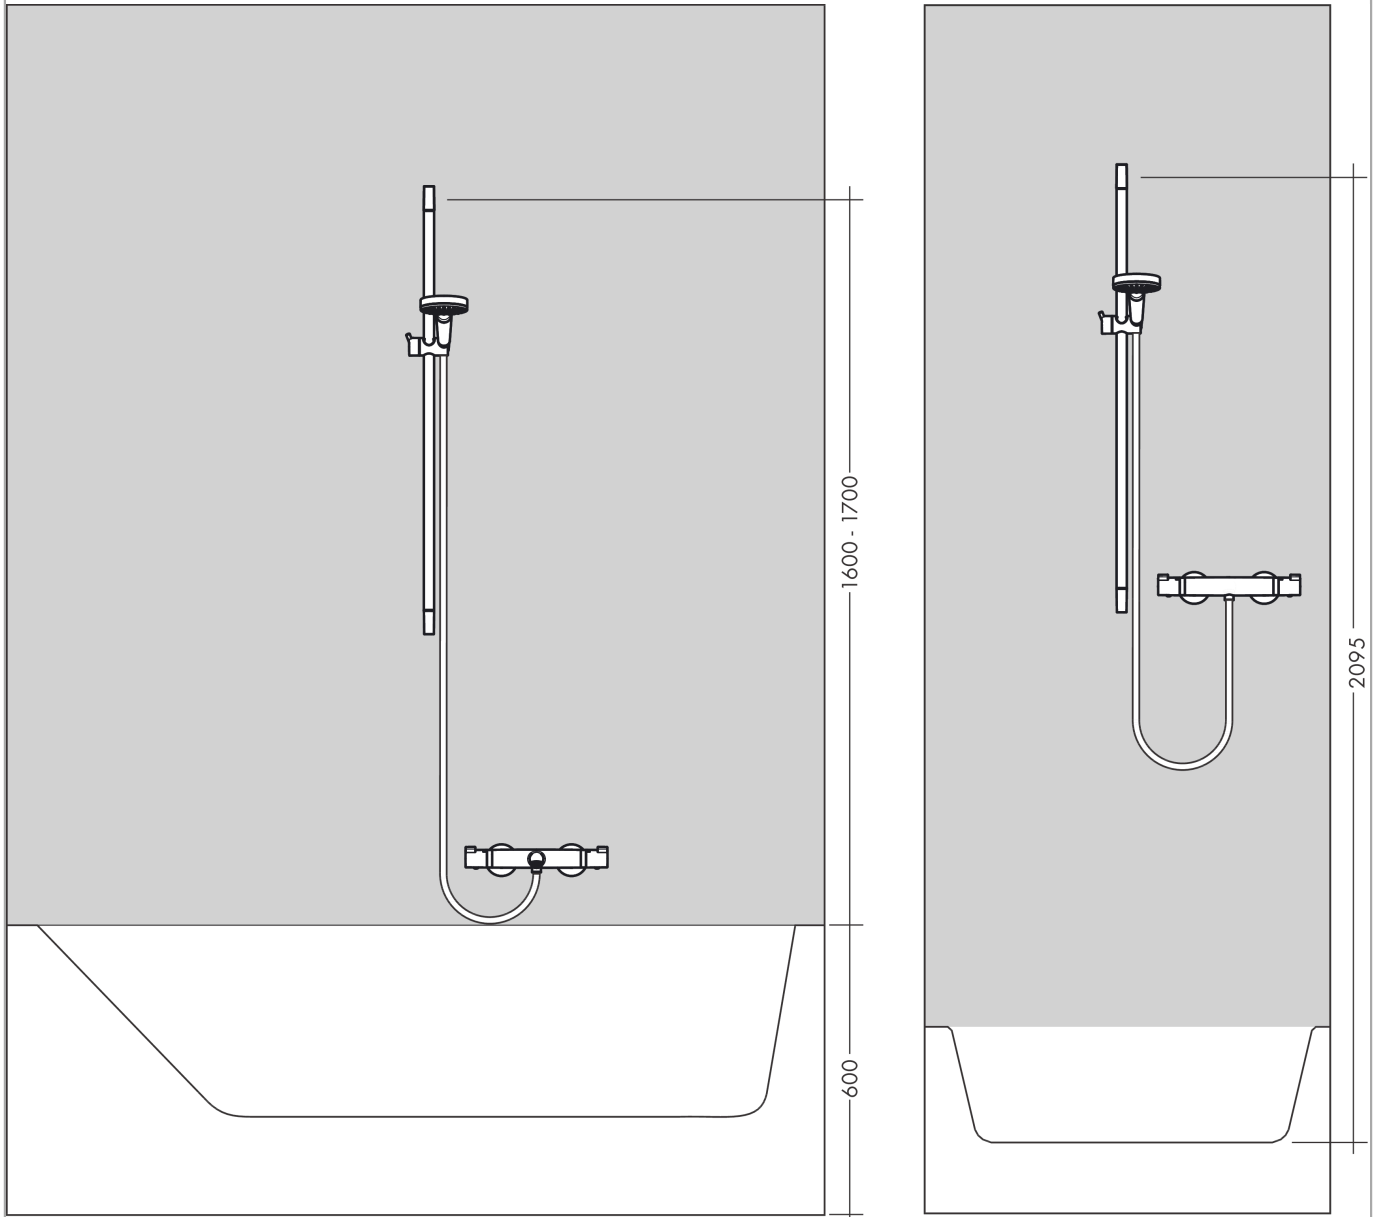

Croma 100
Shower set Multi with shower bar 65 cm and soap dish
Finish: **Chrome** Article Number: **27775000**

Installation examples