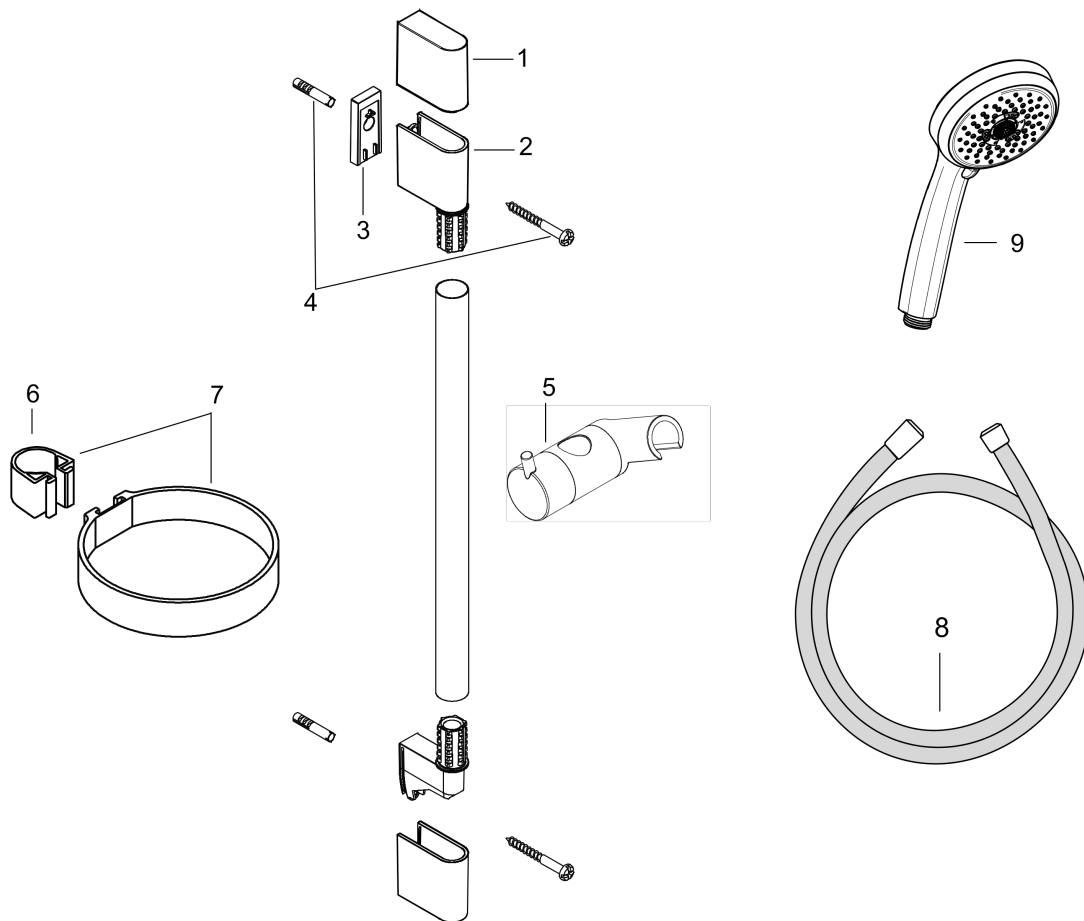

##### product features

- consists of: hand shower, shower bar, shower hose, slider, soap dish, shower hose, shower bar
- shower head size: 100 mm
- spray type: Rain, MonoRain, Massage spray
- spray type adjustment by turning spray disc
- 90° position adjustable hand shower holder, pivots left and right, up and down
- maximum flow rate at 3 bar: 19 l/min
- minimum flow pressure: 1 bar
- operating pressure: min. 1 bar/max. 6 bar
- wall mounting: screw fastening
- wall supports made of plastic
- profile pipe: round
- pipe length: 668 mm
- shower bar diameter: 22 mm
- drilling distance: 625 mm
- pivot connector prevents hose from tangling

#### Scale drawing

**Croma 100**  
**Shower set Multi with shower bar 65 cm and soap dish**  
 Finish: **Chrome** Article Number: **27775000**

**Flowchart**

The consumption was measured in combination with the appropriate fittings (thermostat/mixer/in-wall valve) to reflect actual application in practice.

**Croma 100**  
**Shower set Multi with shower bar 65 cm and soap dish**  
 Finish: **Chrome** Article Number: **27775000**

Installation examples

**Croma 100**  
**Shower set Multi with shower bar 65 cm and soap dish**  
 Finish: **Chrome** Article Number: **27775000**

**Exploded Drawing**

Year of production: >10/06

**Croma 100**  
**Shower set Multi with shower bar 65 cm and soap dish**  
 Finish: **Chrome** Article Number: **27775000**

**Spare part list**

Year of production: >10/06