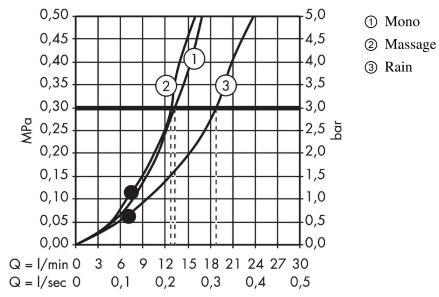

##### product features

- consists of: hand shower, shower bar, shower hose, slider, soap dish, shower hose, shower bar
- shower head size: 100 mm
- spray type: Rain, MonoRain, Massage spray
- spray type adjustment by turning spray disc
- 90° position adjustable hand shower holder, pivots left and right, up and down
- maximum flow rate at 3 bar: 19 l/min
- minimum flow pressure: 1 bar
- operating pressure: min. 1 bar/max. 6 bar
- wall mounting: screw fastening
- wall supports made of plastic
- profile pipe: round
- pipe length: 668 mm
- shower bar diameter: 22 mm
- drilling distance: 625 mm
- pivot connector prevents hose from tangling

#### Scale drawing

**Croma 100**  
**Shower set Multi with shower bar 65 cm and soap dish**  
 Finish: **Chrome** Article Number: **27775000**

**Flowchart**

The consumption was measured in combination with the appropriate fittings (thermostat/mixer/in-wall valve) to reflect actual application in practice.