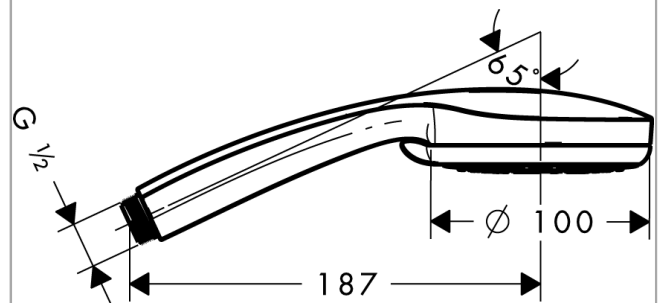

Croma 100
Hand shower Multi
 Finish: **Chrome** Article Number: **28536000**

Description

product features

- shower head size: 100 mm
- spray type: Rain, MonoRain, Massage spray
- spray type adjustment by turning spray disc
- spray disc surface: grey
- QuickClean: Limescale deposits can simply be rubbed off with your finger
- maximum flow rate at 3 bar: 19 l/min
- minimum flow pressure: 1,2 bar
- with internal water conduction
- rinseable filter washer
- connection thread: G ½
- suitable for continuous flow water heaters

Technology

Certificates / Sustainability

Product image

Scale drawing

Flowchart

The consumption was measured in combination with the appropriate fittings (thermostat/mixer/ in-wall valve) to reflect actual application in practice.