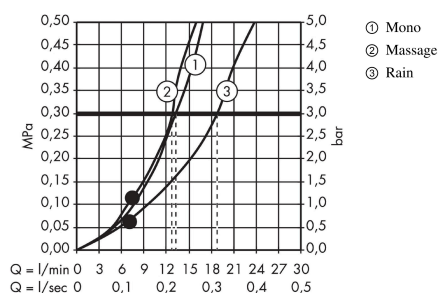

Croma 100
Hand shower Multi
 Finish: **Chrome** Article Number: **28536000**

Description

product features

- shower head size: 100 mm
- spray type: Rain, MonoRain, Massage spray
- spray type adjustment by turning spray disc
- spray disc surface: grey
- QuickClean: Limescale deposits can simply be rubbed off with your finger
- maximum flow rate at 3 bar: 19 l/min
- minimum flow pressure: 1,2 bar
- with internal water conduction
- rinseable filter washer
- connection thread: G ½
- suitable for continuous flow water heaters

Technology

Certificates / Sustainability

Product image

Scale drawing

Flowchart

The consumption was measured in combination with the appropriate fittings (thermostat/mixer/ in-wall valve) to reflect actual application in practice.