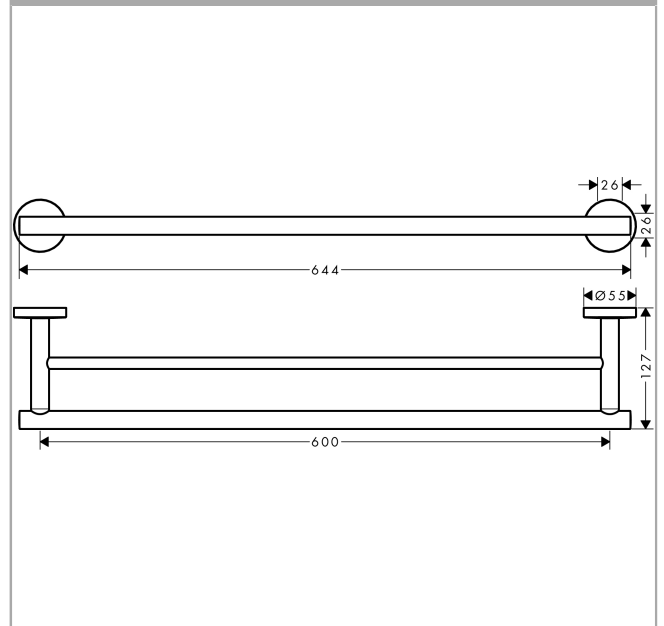

Logis Universal
Double bath towel rail

Finish: **Chrome** Article Number: **41712000**

Description

product features

- wall-mounted
- material: brass
- holder material: metal
- fixed
- length: 644 mm
- with mounting material
- drilling distance: 600 mm
- diameter drill hole: 6 mm
- concealed fastening

Product image

Scale drawing

Logis Universal
Double bath towel rail

Finish: **Chrome** Article Number: **41712000**

Exploded Drawing

Year of production: >04/18

Logis Universal
Double bath towel rail
 Finish: **Chrome** Article Number: **41712000**

Spare part list

Year of production: >04/18

Pos.	Description	Article Number	Price	PU
1	support element	94318000	-	1
2	mounting set	40915000	-	1