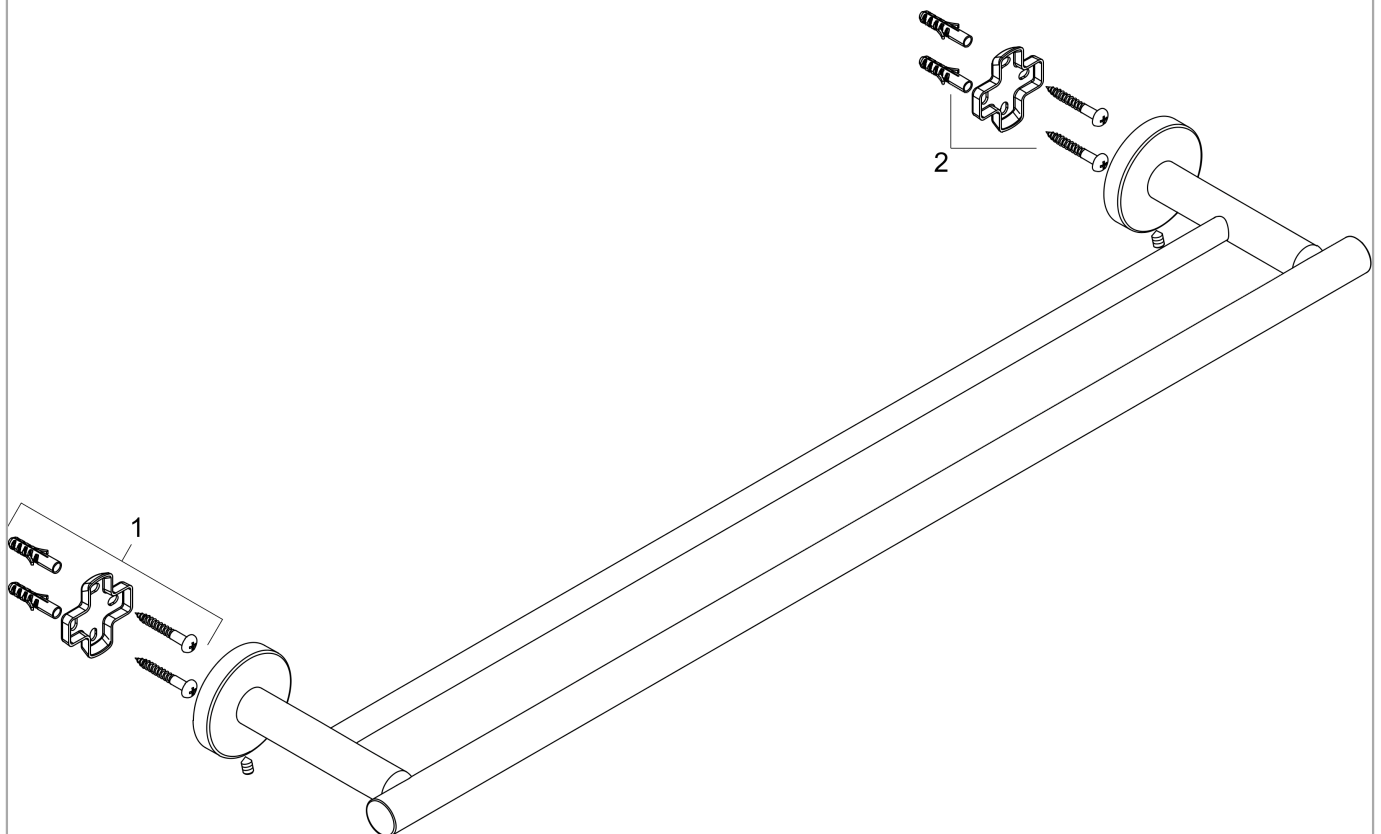

Logis Universal
Double bath towel rail

Finish: **Chrome** Article Number: **41712000**

Description

product features

- wall-mounted
- material: brass
- holder material: metal
- fixed
- length: 644 mm
- with mounting material
- drilling distance: 600 mm
- diameter drill hole: 6 mm
- concealed fastening

Product image

Scale drawing

Logis Universal
Double bath towel rail

Finish: **Chrome** Article Number: **41712000**

Exploded Drawing

Year of production: >04/18

Logis Universal
Double bath towel rail
 Finish: **Chrome** Article Number: **41712000**

Spare part list

Year of production: >04/18

Pos.	Description	Article Number	Price	PU
1	support element	94318000	-	1
2	mounting set	40915000	-	1