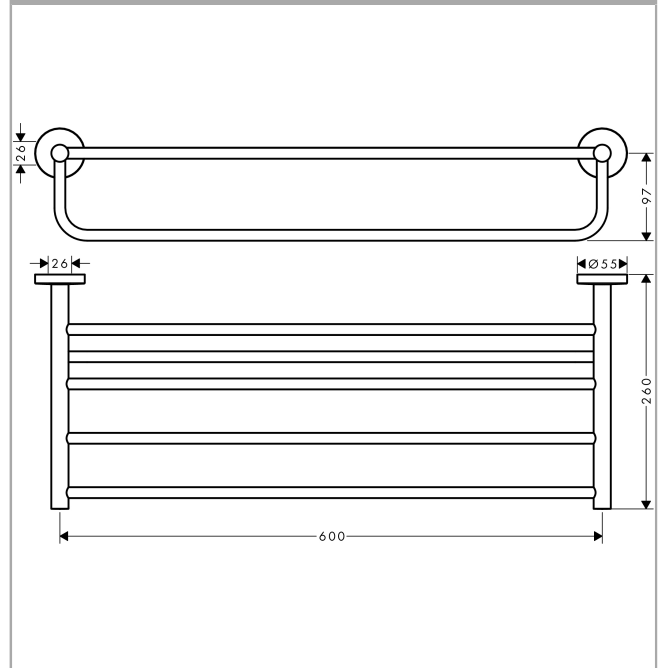

**Logis Universal**  
**Towel rack with towel rail**

Finish: **Chrome** Article Number: **41720000**

**Description**

**product features**

- wall-mounted
- material: brass
- holder material: metal
- length: 600 mm
- with mounting material
- concealed fastening
- drilling distance: 600 mm
- diameter drill hole: 6 mm

**Product image**

**Scale drawing**

**Logis Universal**  
**Towel rack with towel rail**

Finish: **Chrome** Article Number: **41720000**

**Exploded Drawing**

Year of production: >04/18

**Logis Universal**

**Towel rack with towel rail**

Finish: **Chrome** Article Number: **41720000**

**Spare part list**

Year of production: >04/18

Pos.	Description	Article Number	Price	PU
1	mounting set	40915000	-	1