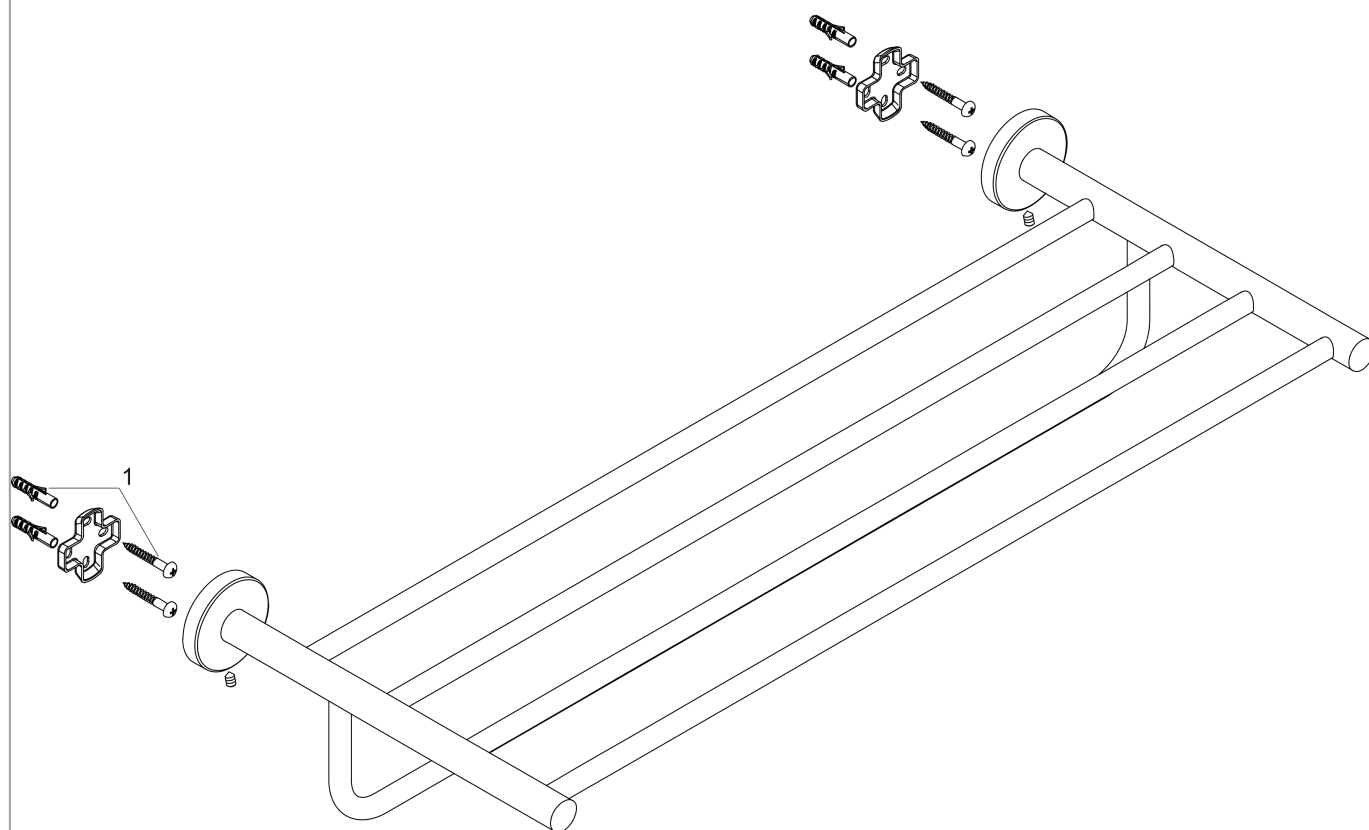

**Logis Universal**  
**Towel rack with towel rail**

Finish: **Chrome** Article Number: **41720000**

**Description**

**product features**

- wall-mounted
- material: brass
- holder material: metal
- length: 600 mm
- with mounting material
- concealed fastening
- drilling distance: 600 mm
- diameter drill hole: 6 mm

**Product image**

**Scale drawing**

**Logis Universal**  
**Towel rack with towel rail**

Finish: **Chrome** Article Number: **41720000**

**Exploded Drawing**

Year of production: >04/18

**Logis Universal**

**Towel rack with towel rail**

Finish: **Chrome** Article Number: **41720000**

**Spare part list**

Year of production: >04/18

Pos.	Description	Article Number	Price	PU
1	mounting set	40915000	-	1