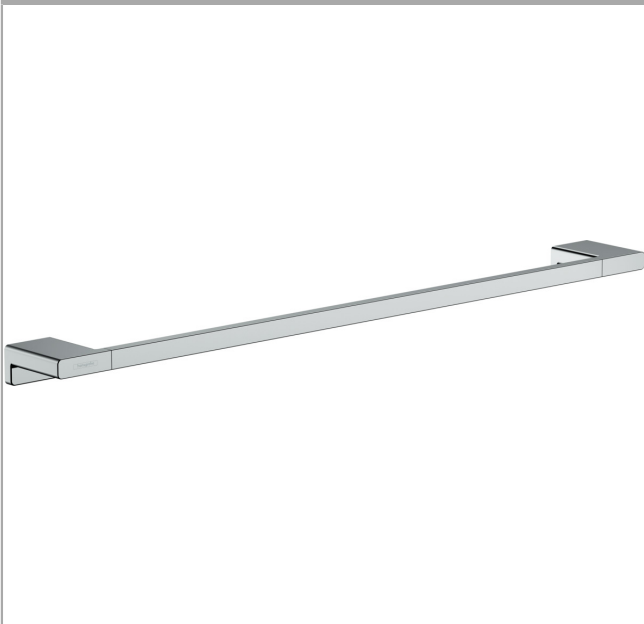

AddStoris

Bath towel rail

Finish: **Chrome** Article Number: **41747007**

Description

product features

- wall-mounted
- material: metal
- holder material: metal
- length: 648 mm
- with mounting material
- drilling distance: 626 mm
- diameter drill hole: 6 mm
- concealed fastening

Design awards

reddot winner 2021

Product image

Scale drawing