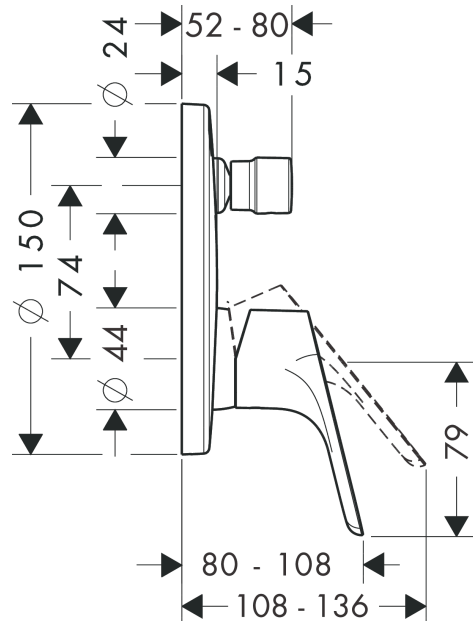

Focus

Single lever bath mixer for concealed installation for iBox universal

Finish: **Chrome** Article Number: **31945000**

Description

product features

- 2 functions
- flow rate upper outlet: 21 l/min
- flow rate lower outlet: 29 l/min
- maximum flow rate at 3 bar: 29 l/min
- ceramic cartridge
- temperature limitation adjustable
- diverter with automatic resetting
- with silencer
- connection type: basic set
- wall-mounted
- min. operating pressure: 1 bar
- max. operating pressure: 10 bar

Product image

Scale drawing

Flowchart

Focus

Single lever bath mixer for concealed installation for iBox universal

Finish: **Chrome** Article Number: **31945000**

Exploded Drawing

Year of production: >01/16

Focus

Single lever bath mixer for concealed installation for iBox universal

Finish: **Chrome** Article Number: **31945000**

Spare part list

Year of production: >01/16

Pos.	Description	Article Number	Price	PU
1	handle	98532000	-	1
2	screw cover	96338000	-	1
3	diverter knob	98795000	-	1
4	hollow set screw M4x10	97667000	-	1
5	escutcheon Ø 150 mm	98791000	-	1
6	O-ring 43x3	98418000	-	1
7	O-ring 23x3	98142000	-	1
8	sleeve	98790000	-	1
9	sleeve	98794000	-	1
10	holder for escutcheon	98793000	-	1
11	set of fixing screws	96454000	-	1
12	nut	98796000	-	1
13	O-ring 30x1,5	98433000	-	1
14	O-ring 39x1,5	98400000	-	1
15	cartridge, assy	92730000	-	1
16	locking screw for handle	95140000	-	1
17	seal	95008000	-	1
18	selector assy	95014000	-	1
19	O-ring 16x2,3	98207000	-	1
20	O-ring 20x2,5	92602000	-	1
21	set of screws	93243000	-	1
22	O-ring 16x2	98133000	-	1
23	noise reduction	94073000	-	1
24	extension 25 mm	13595000	-	1
25	set of fixing screws	97747000	-	1
26	extension 22 mm (Ø 150 mm)	13597000	-	1
a	concealed item	01800180	-	1
b	spring for exchanged connections	96365000	-	1
c	conversion kit to escutcheon Ø 170 mm (bath mixer)	95354000	-	1
d	fixation set	96615000	-	1