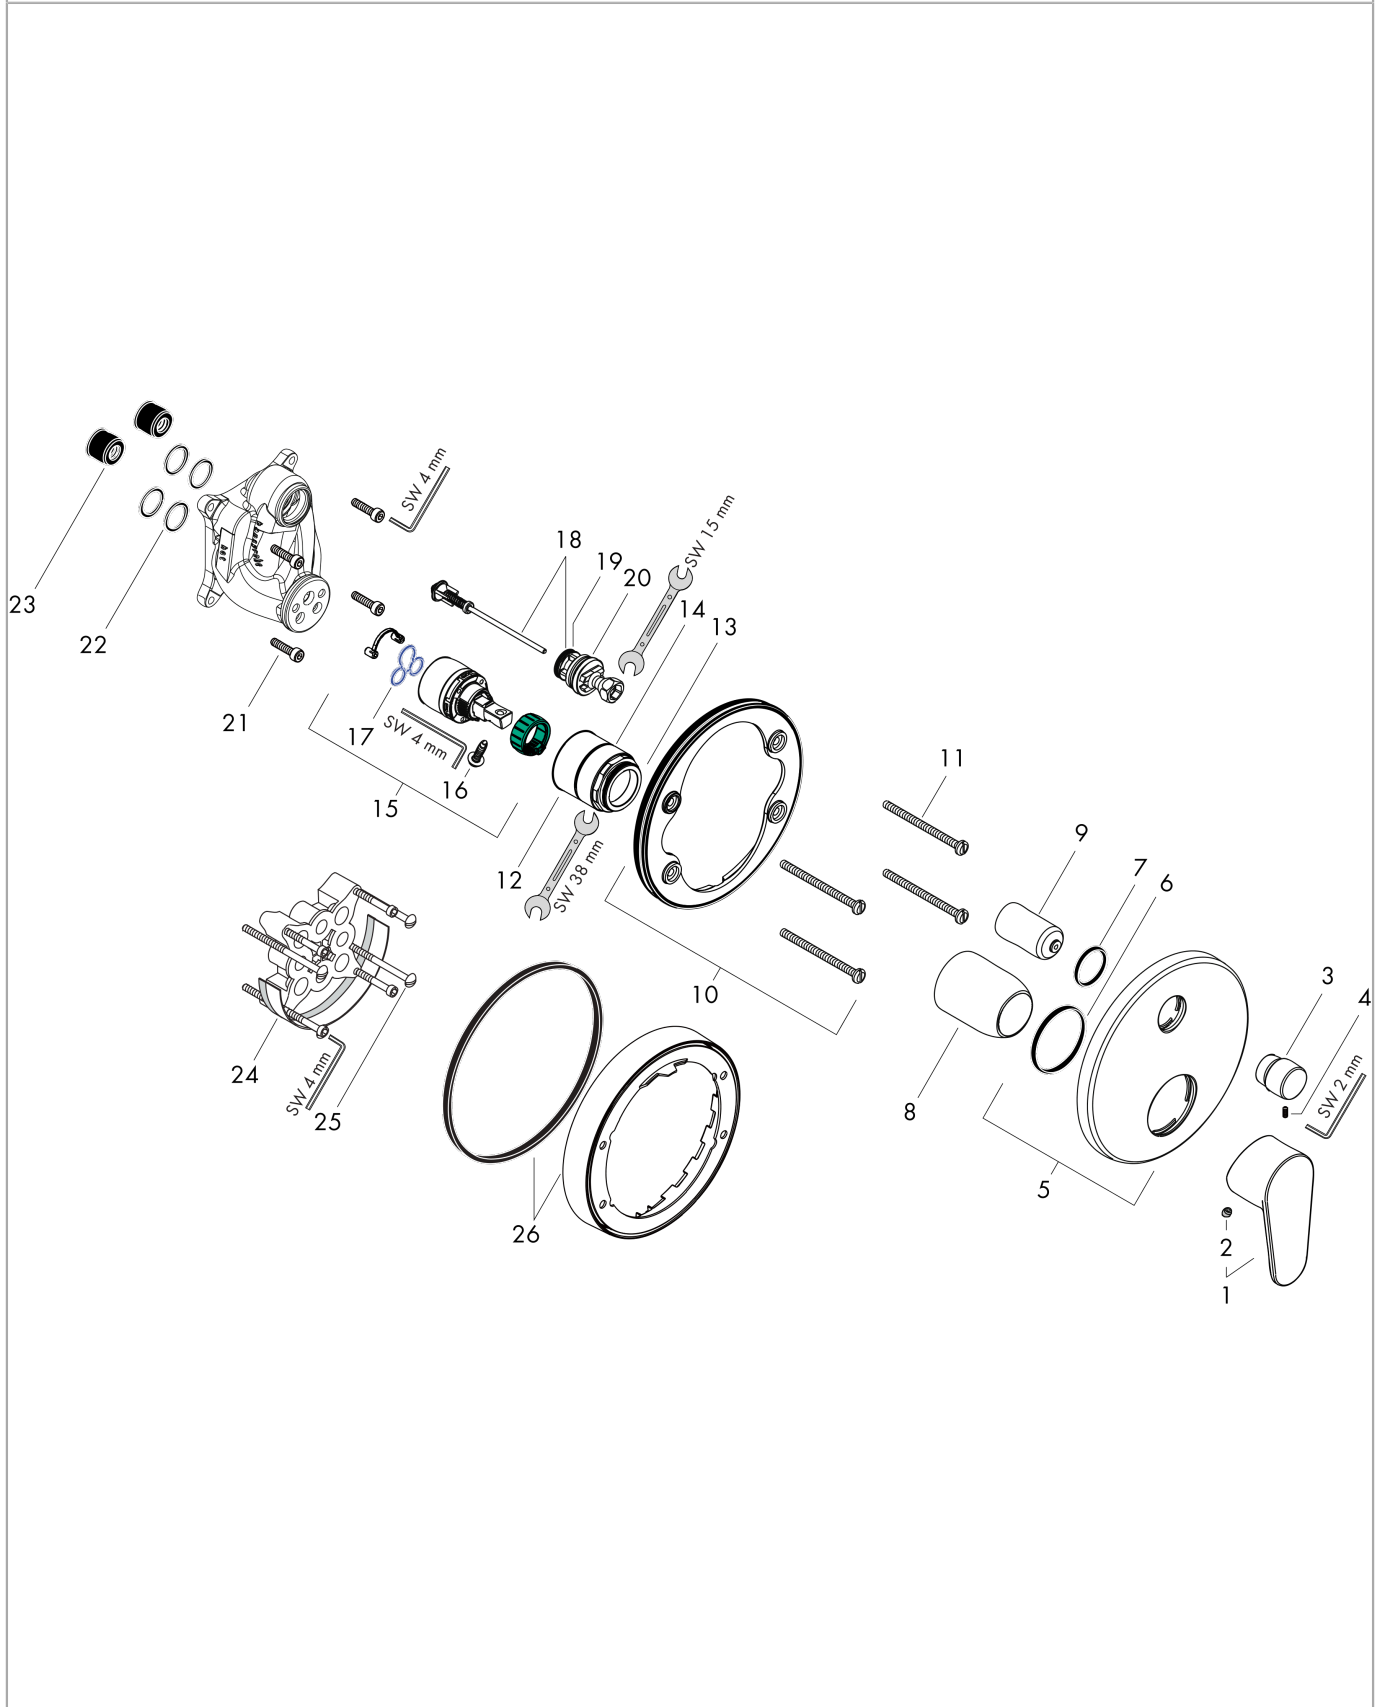

Focus

Single lever bath mixer for concealed installation for iBox universal

Finish: **Chrome** Article Number: **31945000**

Description

product features

- 2 functions
- flow rate upper outlet: 21 l/min
- flow rate lower outlet: 29 l/min
- maximum flow rate at 3 bar: 29 l/min
- ceramic cartridge
- temperature limitation adjustable
- diverter with automatic resetting
- with silencer
- connection type: basic set
- wall-mounted
- min. operating pressure: 1 bar
- max. operating pressure: 10 bar

Product image

Scale drawing

Flowchart

Focus

Single lever bath mixer for concealed installation for iBox universal

Finish: **Chrome** Article Number: **31945000**

Exploded Drawing

Year of production: >01/16

Focus

Single lever bath mixer for concealed installation for iBox universal

Finish: **Chrome** Article Number: **31945000**

Spare part list

Year of production: >01/16

Pos.	Description	Article Number	Price	PU
1	handle	98532000	-	1
2	screw cover	96338000	-	1
3	diverter knob	98795000	-	1
4	hollow set screw M4x10	97667000	-	1
5	escutcheon Ø 150 mm	98791000	-	1
6	O-ring 43x3	98418000	-	1
7	O-ring 23x3	98142000	-	1
8	sleeve	98790000	-	1
9	sleeve	98794000	-	1
10	holder for escutcheon	98793000	-	1
11	set of fixing screws	96454000	-	1
12	nut	98796000	-	1
13	O-ring 30x1,5	98433000	-	1
14	O-ring 39x1,5	98400000	-	1
15	cartridge, assy	92730000	-	1
16	locking screw for handle	95140000	-	1
17	seal	95008000	-	1
18	selector assy	95014000	-	1
19	O-ring 16x2,3	98207000	-	1
20	O-ring 20x2,5	92602000	-	1
21	set of screws	93243000	-	1
22	O-ring 16x2	98133000	-	1
23	noise reduction	94073000	-	1
24	extension 25 mm	13595000	-	1
25	set of fixing screws	97747000	-	1
26	extension 22 mm (Ø 150 mm)	13597000	-	1
a	concealed item	01800180	-	1
b	spring for exchanged connections	96365000	-	1
c	conversion kit to escutcheon Ø 170 mm (bath mixer)	95354000	-	1
d	fixation set	96615000	-	1