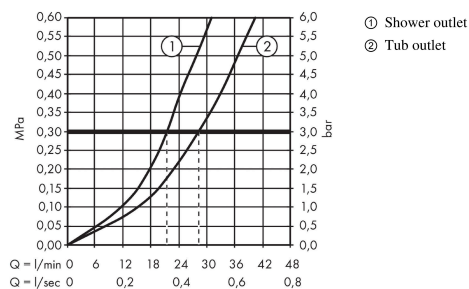

Focus

Single lever bath mixer for concealed installation for iBox universal

Finish: **Chrome** Article Number: **31945000**

Description

product features

- 2 functions
- flow rate upper outlet: 21 l/min
- flow rate lower outlet: 29 l/min
- maximum flow rate at 3 bar: 29 l/min
- ceramic cartridge
- temperature limitation adjustable
- diverter with automatic resetting
- with silencer
- connection type: basic set
- wall-mounted
- min. operating pressure: 1 bar
- max. operating pressure: 10 bar

Product image

Scale drawing

Flowchart

Focus

Single lever bath mixer for concealed installation for iBox universal

Finish: **Chrome** Article Number: **31945000**

Exploded Drawing

Year of production: >01/16