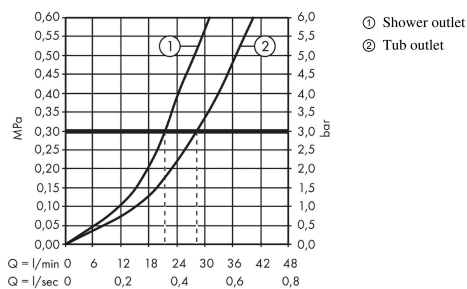

Logis

Single lever bath mixer for concealed installation for iBox universal

Finish: **Chrome** Article Number: **71405000**

Description

product features

- 2 functions
- flow rate upper outlet: 21 l/min
- flow rate lower outlet: 29 l/min
- maximum flow rate at 3 bar: 29 l/min
- ceramic cartridge
- temperature limitation adjustable
- diverter with automatic resetting
- connection type: basic set
- wall-mounted
- min. operating pressure: 1 bar
- max. operating pressure: 10 bar

Product image

Scale drawing

Flowchart

Logis

Single lever bath mixer for concealed installation for iBox universal

Finish: **Chrome** Article Number: **71405000**

Exploded Drawing

Year of production: >01/17