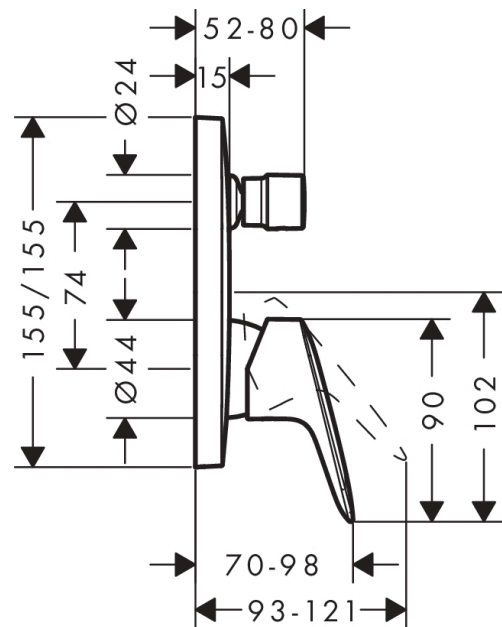

Logis

Single lever bath mixer for concealed installation for iBox universal

Finish: **Chrome** Article Number: **71405000**

Description

product features

- 2 functions
- flow rate upper outlet: 21 l/min
- flow rate lower outlet: 29 l/min
- maximum flow rate at 3 bar: 29 l/min
- ceramic cartridge
- temperature limitation adjustable
- diverter with automatic resetting
- connection type: basic set
- wall-mounted
- min. operating pressure: 1 bar
- max. operating pressure: 10 bar

Product image

Scale drawing

Flowchart

Logis

Single lever bath mixer for concealed installation for iBox universal

Finish: **Chrome** Article Number: **71405000**

Exploded Drawing

Year of production: >01/17

Logis

Single lever bath mixer for concealed installation for iBox universal

Finish: **Chrome** Article Number: **71405000**

Spare part list

Year of production: >01/17

Pos.	Description	Article Number	Price	PU
1	handle	92224000	-	1
2	screw cover	96338000	-	1
3	diverter knob	98795000	-	1
4	hollow set screw M4x10	97667000	-	1
5	escutcheon 155 / 155 mm	95275000	-	1
6	O-ring 43x3	98418000	-	1
7	O-ring 23x3	98142000	-	1
8	sleeve	98790000	-	1
9	sleeve	98794000	-	1
10	holder for escutcheon	98793000	-	1
11	set of fixing screws	96454000	-	1
12	nut	98796000	-	1
13	O-ring 30x1,5	98433000	-	1
14	O-ring 39x1,5	98400000	-	1
15	cartridge, assy	92730000	-	1
16	locking screw for handle	95140000	-	1
17	seal	95008000	-	1
18	selector assy	95014000	-	1
19	O-ring 17x2	98199000	-	1
20	O-ring 20x2,5	92602000	-	1
21	set of screws	96525000	-	1
22	O-ring 16x2	98133000	-	1
23	noise reduction	94073000	-	1
24	extension 25 mm	13595000	-	1
25	set of fixing screws	97747000	-	1
26	extension 22 mm	15597000	-	1
a	concealed item	01800180	-	1
b	adapter for exchanged connections	93181000	-	1
c	spring for exchanged connections	96365000	-	1