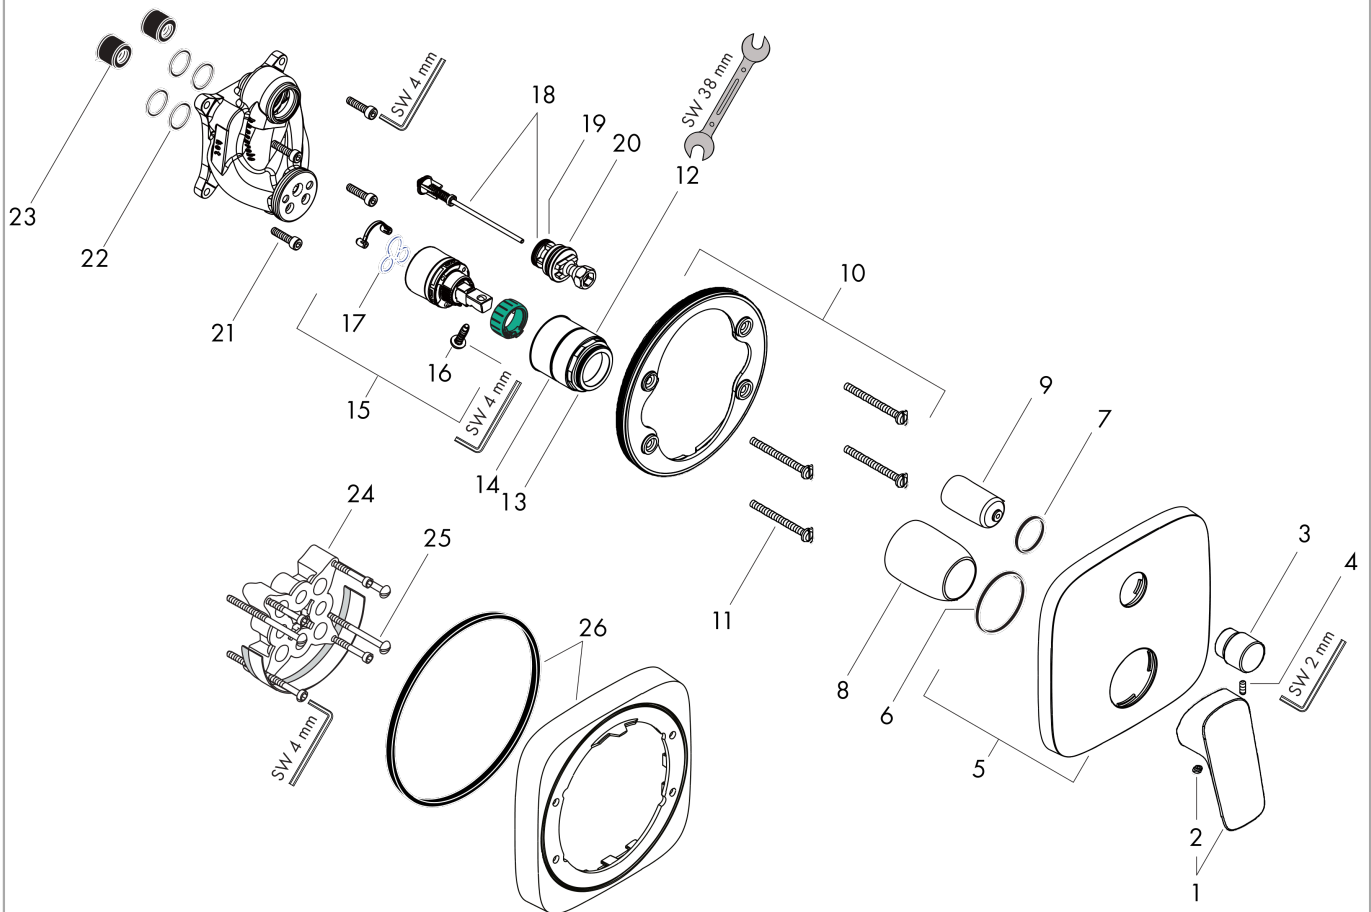

Logis

Single lever bath mixer for concealed installation for iBox universal

Finish: **Chrome** Article Number: **71405000**

Description

product features

- 2 functions
- flow rate upper outlet: 21 l/min
- flow rate lower outlet: 29 l/min
- maximum flow rate at 3 bar: 29 l/min
- ceramic cartridge
- temperature limitation adjustable
- diverter with automatic resetting
- connection type: basic set
- wall-mounted
- min. operating pressure: 1 bar
- max. operating pressure: 10 bar

Product image

Scale drawing

Flowchart

Logis

Single lever bath mixer for concealed installation for iBox universal

Finish: **Chrome** Article Number: **71405000**

Exploded Drawing

Year of production: >01/17

Logis

Single lever bath mixer for concealed installation for iBox universal

Finish: **Chrome** Article Number: **71405000**

Spare part list

Year of production: >01/17

Pos.	Description	Article Number	Price	PU
1	handle	92224000	-	1
2	screw cover	96338000	-	1
3	diverter knob	98795000	-	1
4	hollow set screw M4x10	97667000	-	1
5	escutcheon 155 / 155 mm	95275000	-	1
6	O-ring 43x3	98418000	-	1
7	O-ring 23x3	98142000	-	1
8	sleeve	98790000	-	1
9	sleeve	98794000	-	1
10	holder for escutcheon	98793000	-	1
11	set of fixing screws	96454000	-	1
12	nut	98796000	-	1
13	O-ring 30x1,5	98433000	-	1
14	O-ring 39x1,5	98400000	-	1
15	cartridge, assy	92730000	-	1
16	locking screw for handle	95140000	-	1
17	seal	95008000	-	1
18	selector assy	95014000	-	1
19	O-ring 17x2	98199000	-	1
20	O-ring 20x2,5	92602000	-	1
21	set of screws	96525000	-	1
22	O-ring 16x2	98133000	-	1
23	noise reduction	94073000	-	1
24	extension 25 mm	13595000	-	1
25	set of fixing screws	97747000	-	1
26	extension 22 mm	15597000	-	1
a	concealed item	01800180	-	1
b	adapter for exchanged connections	93181000	-	1
c	spring for exchanged connections	96365000	-	1