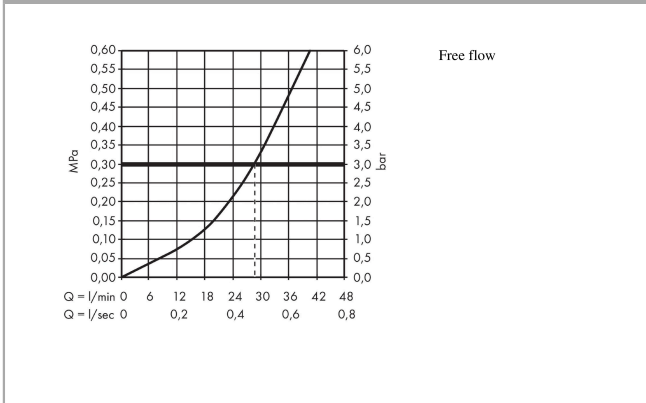

Logis

Single lever shower mixer for concealed installation

Finish: **Chrome** Article Number: **71606000**

Description

product features

- 1 function
- maximum flow rate at 3 bar: 28,7 l/min
- min. operating pressure: 1 bar
- max. operating pressure: 10 bar
- connection type: basic set

Product image

Scale drawing

Flowchart

Logis
Single lever shower mixer for concealed installation
 Finish: **Chrome** Article Number: **71606000**

Exploded Drawing

Year of production: >04/15

Logis

Single lever shower mixer for concealed installation

Finish: **Chrome** Article Number: **71606000**

Spare part list

Year of production: >04/15

Pos.	Description	Article Number	Price	PU
1	handle	92224000	-	1
2	screw cover	96338000	-	1
3	escutcheon Ø 150 mm	96555000	-	1
4	cover cap	95433000	-	1
5	hollow screw	96065000	-	1
6	O-Ring 48x3	95508000	-	1
7	seal	97737000	-	1
8	flange	96348000	-	1
9	extension set 28 mm shower mixer	32698000	-	1
10	O-ring 12x1,5	98430000	-	1
11	O-ring 10x1,5	98123000	-	1
a	base body	13620180	-	1