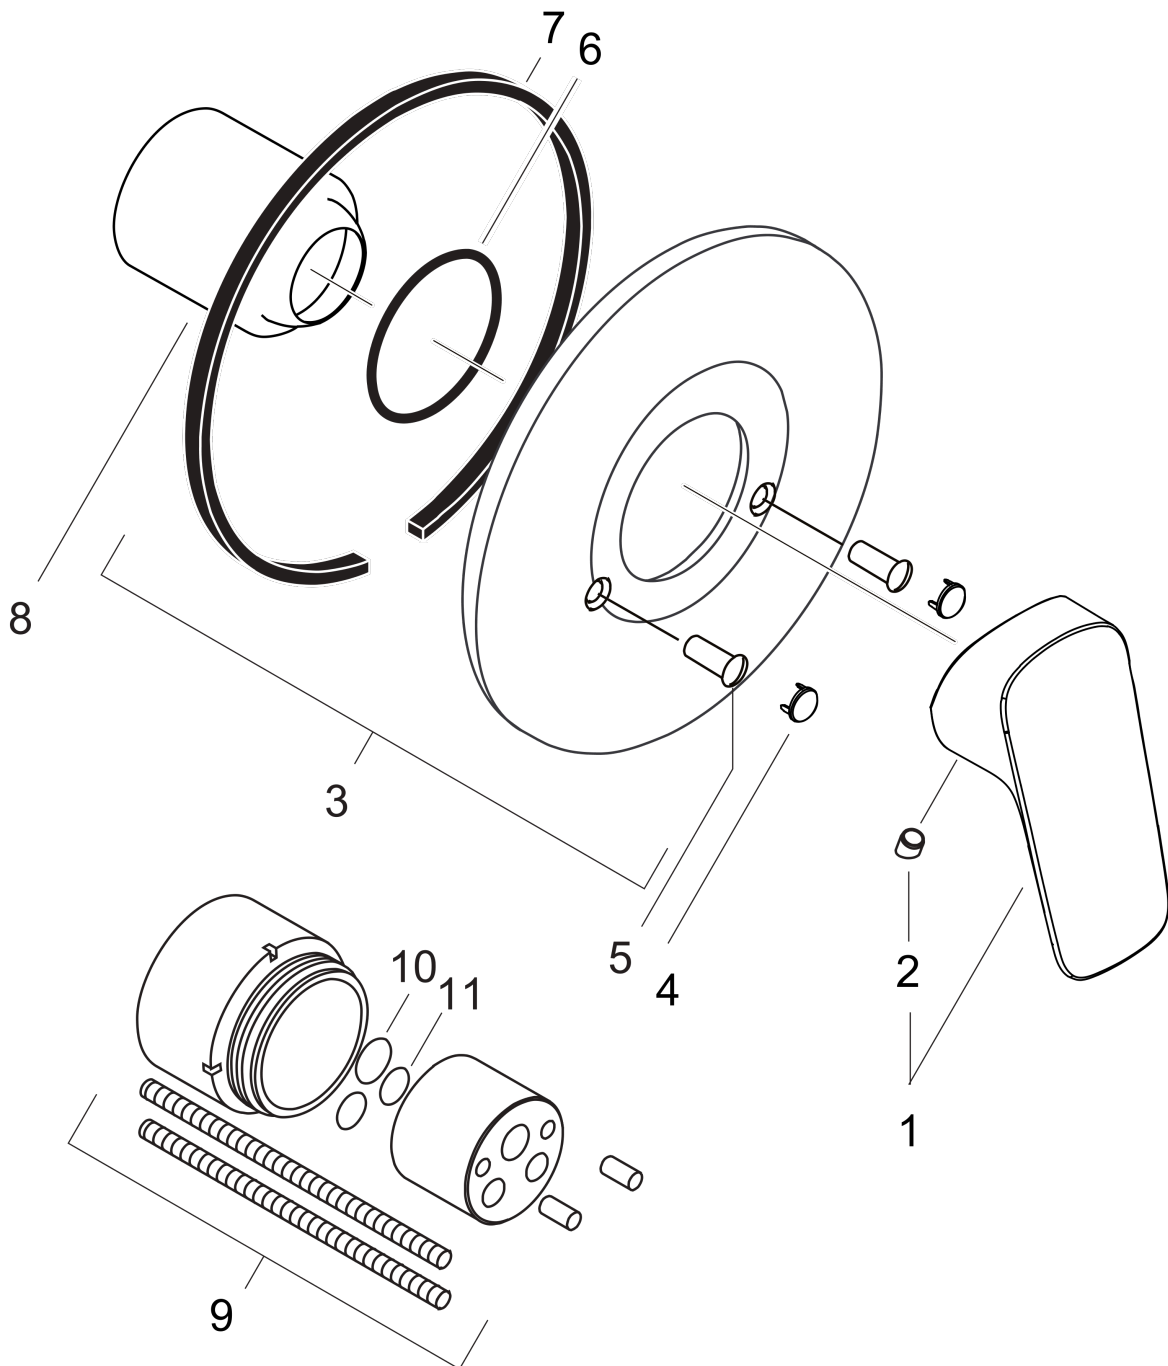

Logis

Single lever shower mixer for concealed installation

Finish: **Chrome** Article Number: **71606000**

Description

product features

- 1 function
- maximum flow rate at 3 bar: 28,7 l/min
- min. operating pressure: 1 bar
- max. operating pressure: 10 bar
- connection type: basic set

Product image

Scale drawing

Flowchart

Logis
Single lever shower mixer for concealed installation
 Finish: **Chrome** Article Number: **71606000**

Exploded Drawing

Year of production: >04/15

Logis

Single lever shower mixer for concealed installation

Finish: **Chrome** Article Number: **71606000**

Spare part list

Year of production: >04/15

Pos.	Description	Article Number	Price	PU
1	handle	92224000	-	1
2	screw cover	96338000	-	1
3	escutcheon Ø 150 mm	96555000	-	1
4	cover cap	95433000	-	1
5	hollow screw	96065000	-	1
6	O-Ring 48x3	95508000	-	1
7	seal	97737000	-	1
8	flange	96348000	-	1
9	extension set 28 mm shower mixer	32698000	-	1
10	O-ring 12x1,5	98430000	-	1
11	O-ring 10x1,5	98123000	-	1
a	base body	13620180	-	1