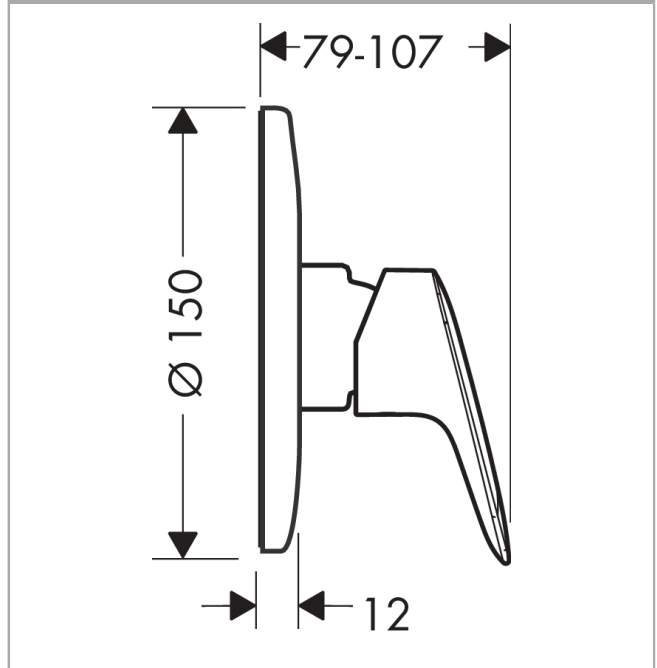

Logis

Single lever shower mixer for concealed installation

Finish: **Chrome** Article Number: **71606000**

Description

product features

- 1 function
- maximum flow rate at 3 bar: 28,7 l/min
- min. operating pressure: 1 bar
- max. operating pressure: 10 bar
- connection type: basic set

Product image

Scale drawing

Flowchart

Logis
Single lever shower mixer for concealed installation
 Finish: **Chrome** Article Number: **71606000**

Exploded Drawing

Year of production: >04/15

Logis

Single lever shower mixer for concealed installation

Finish: **Chrome** Article Number: **71606000**

Spare part list

Year of production: >04/15

Pos.	Description	Article Number	Price	PU
1	handle	92224000	-	1
2	screw cover	96338000	-	1
3	escutcheon Ø 150 mm	96555000	-	1
4	cover cap	95433000	-	1
5	hollow screw	96065000	-	1
6	O-Ring 48x3	95508000	-	1
7	seal	97737000	-	1
8	flange	96348000	-	1
9	extension set 28 mm shower mixer	32698000	-	1
10	O-ring 12x1,5	98430000	-	1
11	O-ring 10x1,5	98123000	-	1
a	base body	13620180	-	1