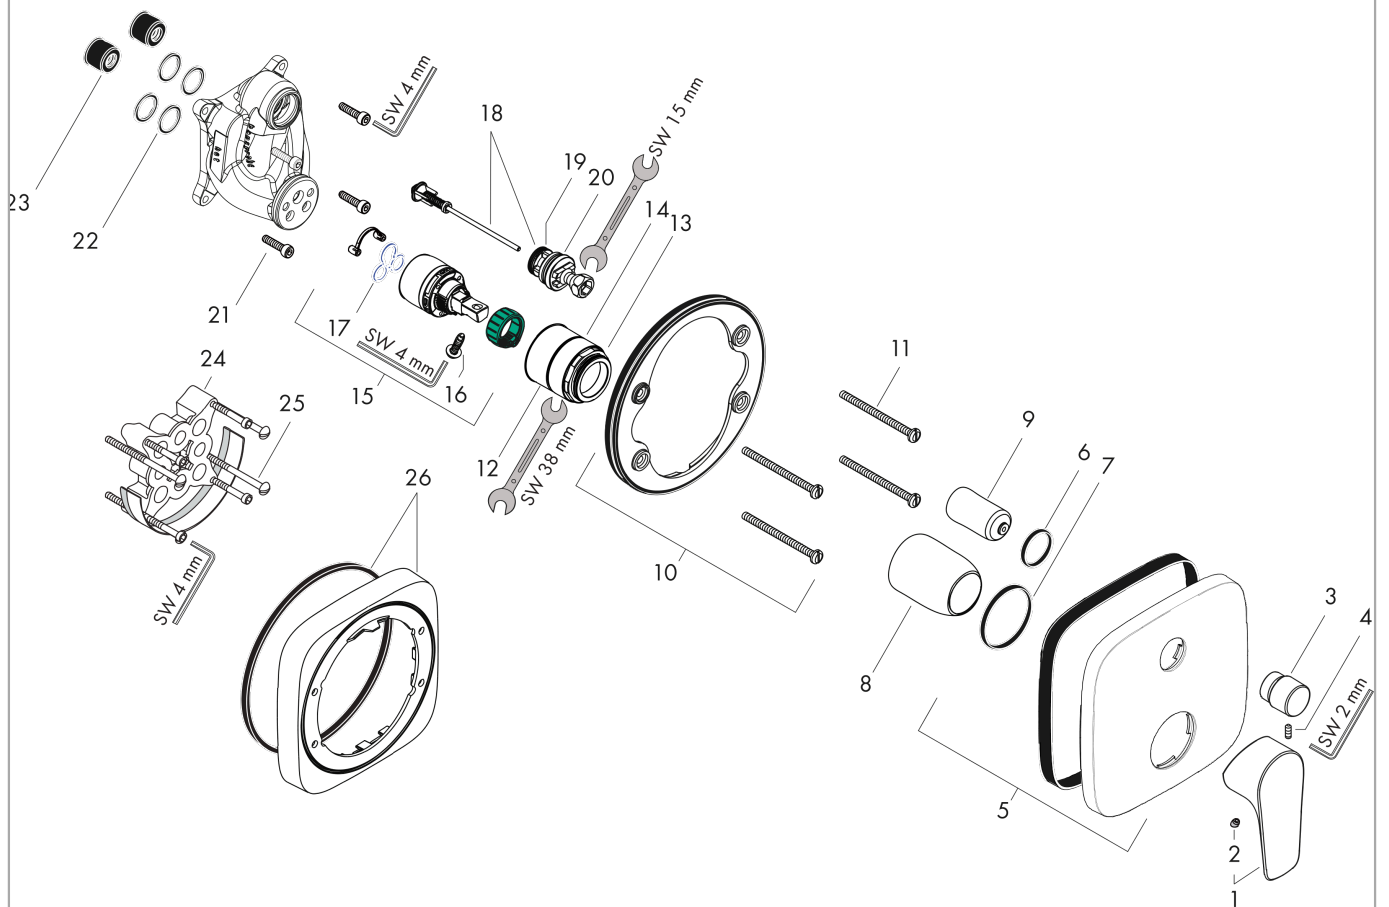

Talis E

Single lever bath mixer for concealed installation for iBox universal

Finish: **Chrome** Article Number: **71745000**

Description

product features

- 2 functions
- flow rate upper outlet: 21 l/min
- flow rate lower outlet: 29 l/min
- maximum flow rate at 3 bar: 29 l/min
- ceramic cartridge
- temperature limitation adjustable
- diverter with automatic resetting
- with silencer
- connection type: basic set
- wall-mounted
- min. operating pressure: 1 bar
- max. operating pressure: 10 bar

Design awards

Product image

Scale drawing

Flowchart

Talis E
Single lever bath mixer for concealed installation for iBox universal
 Finish: **Chrome** Article Number: **71745000**

Exploded Drawing

Year of production: >01/16

Talis E

Single lever bath mixer for concealed installation for iBox universal

Finish: **Chrome** Article Number: **71745000**

Spare part list

Year of production: >01/16

Pos.	Description	Article Number	Price	PU
1	handle	92666000	-	1
2	screw cover	96338000	-	1
3	diverter knob	98795000	-	1
4	hollow set screw M4x10	97667000	-	1
5	escutcheon 155 / 155 mm	95275000	-	1
6	O-ring 23x3	98142000	-	1
7	O-ring 43x3	98418000	-	1
8	sleeve	98790000	-	1
9	sleeve	98794000	-	1
10	holder for escutcheon	98793000	-	1
11	set of fixing screws	96454000	-	1
12	nut	98796000	-	1
13	O-ring 30x1,5	98433000	-	1
14	O-ring 39x1,5	98400000	-	1
15	cartridge, assy	92730000	-	1
16	locking screw for handle	95140000	-	1
17	seal	95008000	-	1
18	selector assy	95014000	-	1
19	O-ring 17x2	98199000	-	1
20	O-ring 20x2,5	92602000	-	1
21	set of screws	96525000	-	1
22	O-ring 16x2	98133000	-	1
23	noise reduction	94073000	-	1
24	extension 25 mm	13595000	-	1
25	set of fixing screws	97747000	-	1
26	extension 22 mm	15597000	-	1
a	concealed item	01800180	-	1
b	adapter for exchanged connections	93181000	-	1