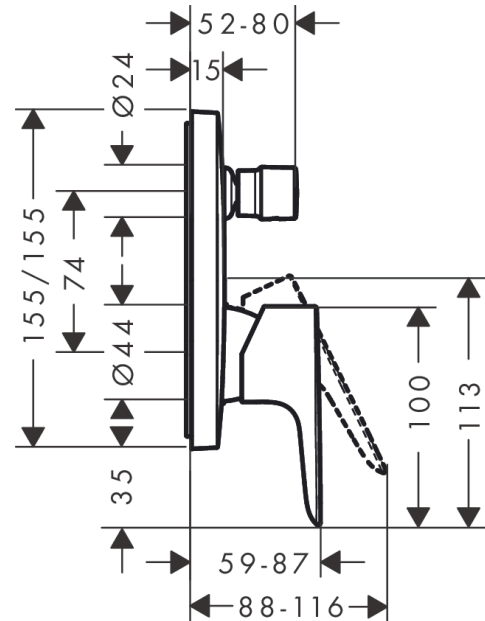

Talis E

Single lever bath mixer for concealed installation for iBox universal

Finish: **Chrome** Article Number: **71745000**

Description

product features

- 2 functions
- flow rate upper outlet: 21 l/min
- flow rate lower outlet: 29 l/min
- maximum flow rate at 3 bar: 29 l/min
- ceramic cartridge
- temperature limitation adjustable
- diverter with automatic resetting
- with silencer
- connection type: basic set
- wall-mounted
- min. operating pressure: 1 bar
- max. operating pressure: 10 bar

Design awards

Product image

Scale drawing

Flowchart

Talis E
Single lever bath mixer for concealed installation for iBox universal
 Finish: **Chrome** Article Number: **71745000**

Exploded Drawing

Year of production: >01/16

Talis E

Single lever bath mixer for concealed installation for iBox universal

Finish: **Chrome** Article Number: **71745000**

Spare part list

Year of production: >01/16

Pos.	Description	Article Number	Price	PU
1	handle	92666000	-	1
2	screw cover	96338000	-	1
3	diverter knob	98795000	-	1
4	hollow set screw M4x10	97667000	-	1
5	escutcheon 155 / 155 mm	95275000	-	1
6	O-ring 23x3	98142000	-	1
7	O-ring 43x3	98418000	-	1
8	sleeve	98790000	-	1
9	sleeve	98794000	-	1
10	holder for escutcheon	98793000	-	1
11	set of fixing screws	96454000	-	1
12	nut	98796000	-	1
13	O-ring 30x1,5	98433000	-	1
14	O-ring 39x1,5	98400000	-	1
15	cartridge, assy	92730000	-	1
16	locking screw for handle	95140000	-	1
17	seal	95008000	-	1
18	selector assy	95014000	-	1
19	O-ring 17x2	98199000	-	1
20	O-ring 20x2,5	92602000	-	1
21	set of screws	96525000	-	1
22	O-ring 16x2	98133000	-	1
23	noise reduction	94073000	-	1
24	extension 25 mm	13595000	-	1
25	set of fixing screws	97747000	-	1
26	extension 22 mm	15597000	-	1
a	concealed item	01800180	-	1
b	adapter for exchanged connections	93181000	-	1