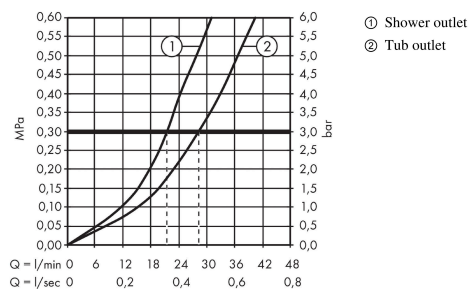

Talis E

Single lever bath mixer for concealed installation for iBox universal

Finish: **Chrome** Article Number: **71745000**

Description

product features

- 2 functions
- flow rate upper outlet: 21 l/min
- flow rate lower outlet: 29 l/min
- maximum flow rate at 3 bar: 29 l/min
- ceramic cartridge
- temperature limitation adjustable
- diverter with automatic resetting
- with silencer
- connection type: basic set
- wall-mounted
- min. operating pressure: 1 bar
- max. operating pressure: 10 bar

Design awards

Product image

Scale drawing

Flowchart

Talis E
Single lever bath mixer for concealed installation for iBox universal
 Finish: **Chrome** Article Number: **71745000**

Exploded Drawing

Year of production: >01/16