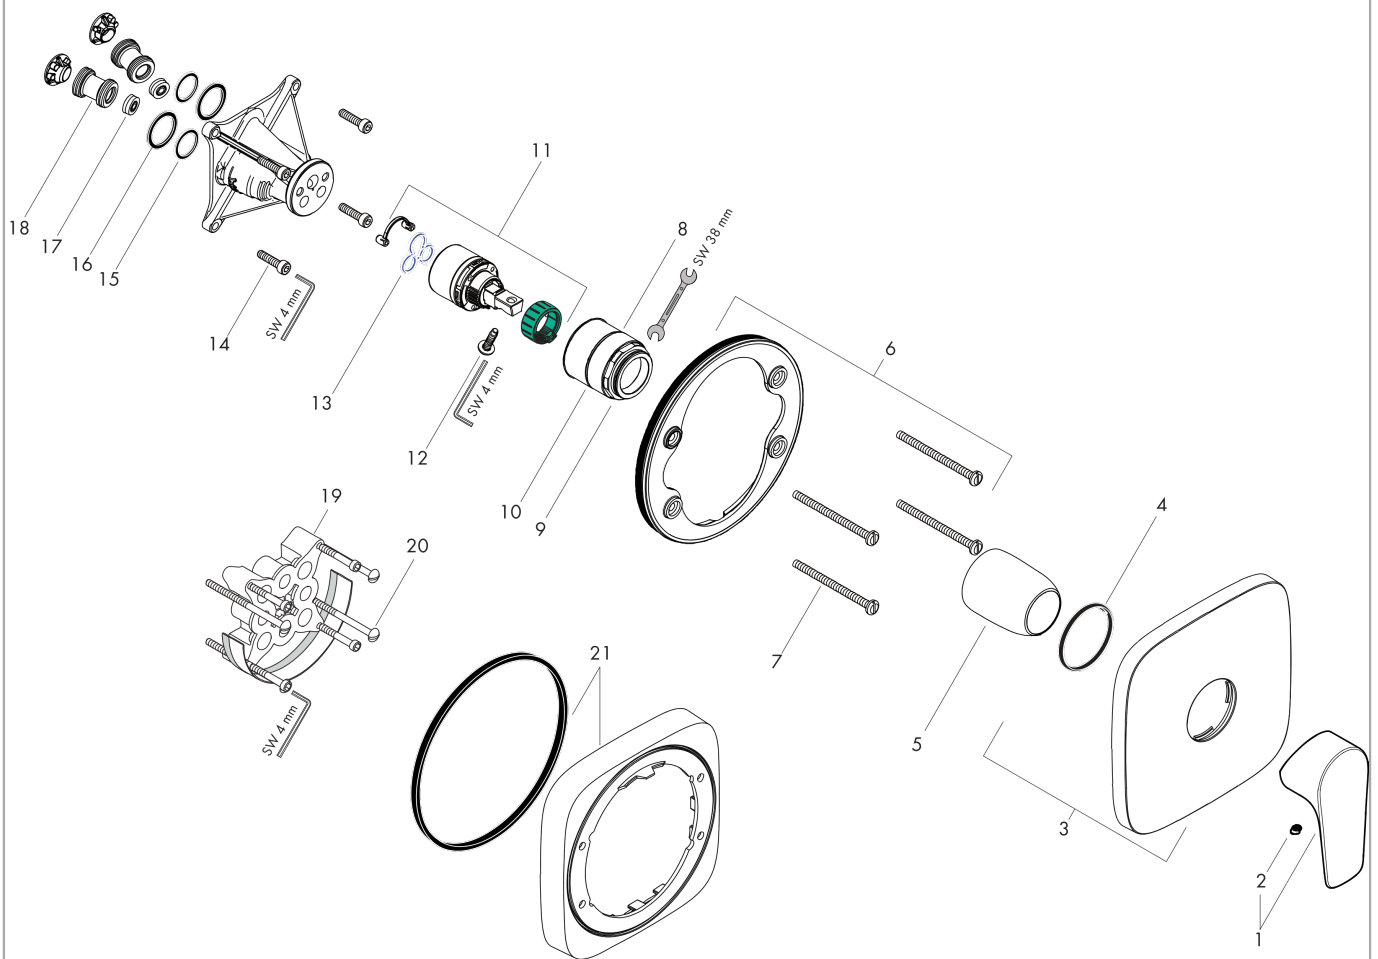

**Talis E**  
**Single lever shower mixer for concealed installation for iBox universal**  
 Finish: **Chrome** Article Number: **71765000**

**Description**

**product features**

- 1 function
- maximum flow rate at 3 bar: 29,3 l/min
- ceramic cartridge
- temperature limitation adjustable
- connection type: basic set

**Design awards**

**Product image**

**Scale drawing**

**Flowchart**

**Talis E**  
**Single lever shower mixer for concealed installation for iBox universal**  
 Finish: **Chrome** Article Number: **71765000**

**Exploded Drawing**

Year of production: >10/19

### Spare part list

Year of production: >10/19

Pos.	Description	Article Number	Price	PU
1	handle	92666000	-	1
2	screw cover	96338000	-	1
3	escutcheon 155 / 155 mm	95276000	-	1
4	O-ring 43x3	98418000	-	1
5	sleeve	98790000	-	1
6	holder for escutcheon	98793000	-	1
7	set of fixing screws	96454000	-	1
8	nut	98796000	-	1
9	O-ring 30x1,5	98433000	-	1
10	O-ring 39x1,5	98400000	-	1
11	cartridge, assy	92730000	-	1
12	locking screw for handle	95140000	-	1
13	seal	95008000	-	1
14	set of screws	96525000	-	1
15	O-ring 16x2	98133000	-	1
16	O-Ring 22x2	98185000	-	1
17	flow limiter (22 l/min)	95884000	-	1
18	noise reduction	96429000	-	1
19	extension 25 mm	13595000	-	1
20	set of fixing screws	97747000	-	1
21	extension 22 mm	15597000	-	1
a	concealed item	01800180	-	1