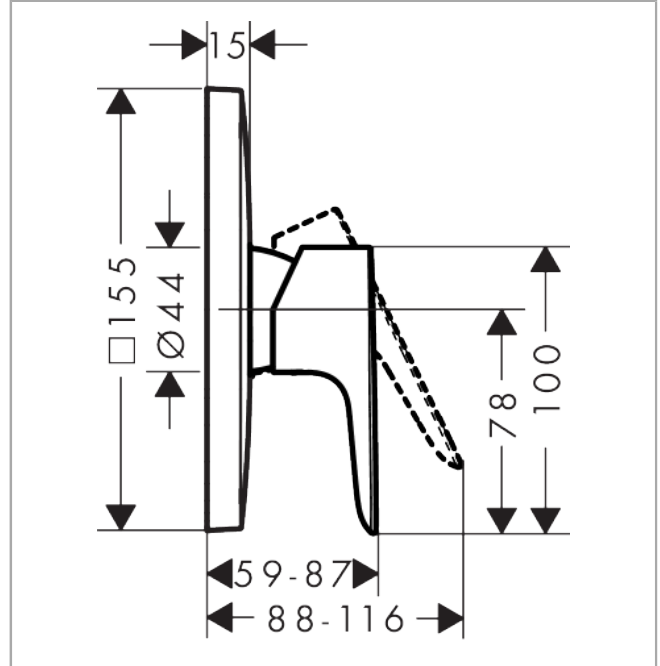

**Talis E**  
**Single lever shower mixer for concealed installation for iBox universal**  
 Finish: **Chrome** Article Number: **71765000**

**Description**

**product features**

- 1 function
- maximum flow rate at 3 bar: 29,3 l/min
- ceramic cartridge
- temperature limitation adjustable
- connection type: basic set

**Design awards**

**Product image**

**Scale drawing**

**Flowchart**

**Talis E**  
**Single lever shower mixer for concealed installation for iBox universal**  
 Finish: **Chrome** Article Number: **71765000**

**Exploded Drawing**

Year of production: >10/19

### Spare part list

Year of production: >10/19

Pos.	Description	Article Number	Price	PU
1	handle	92666000	-	1
2	screw cover	96338000	-	1
3	escutcheon 155 / 155 mm	95276000	-	1
4	O-ring 43x3	98418000	-	1
5	sleeve	98790000	-	1
6	holder for escutcheon	98793000	-	1
7	set of fixing screws	96454000	-	1
8	nut	98796000	-	1
9	O-ring 30x1,5	98433000	-	1
10	O-ring 39x1,5	98400000	-	1
11	cartridge, assy	92730000	-	1
12	locking screw for handle	95140000	-	1
13	seal	95008000	-	1
14	set of screws	96525000	-	1
15	O-ring 16x2	98133000	-	1
16	O-Ring 22x2	98185000	-	1
17	flow limiter (22 l/min)	95884000	-	1
18	noise reduction	96429000	-	1
19	extension 25 mm	13595000	-	1
20	set of fixing screws	97747000	-	1
21	extension 22 mm	15597000	-	1
a	concealed item	01800180	-	1