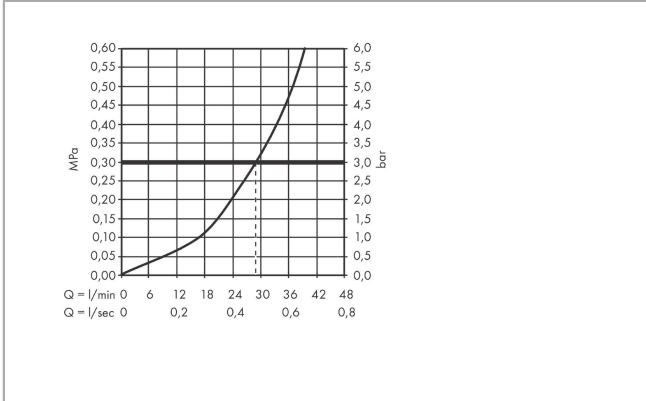

Talis E
Single lever shower mixer for concealed installation for iBox universal
Finish: **Chrome** Article Number: **71765000**

Description

product features

- 1 function
- maximum flow rate at 3 bar: 29,3 l/min
- ceramic cartridge
- temperature limitation adjustable
- connection type: basic set

Design awards

Product image

Scale drawing

Flowchart