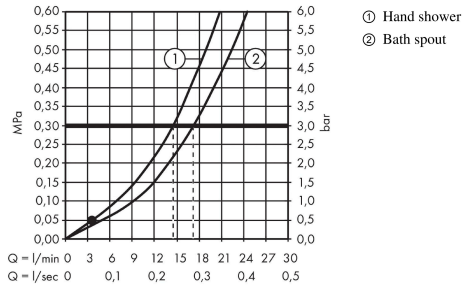

Logis
3-hole rim mounted single lever bath mixer for Secuflex
 Finish: **Chrome** Article Number: **71310000**

Flowchart

Logis
3-hole rim mounted single lever bath mixer for Secuflex
 Finish: **Chrome** Article Number: **71310000**

Exploded Drawing

Year of production: >01/15

Logis

3-hole rim mounted single lever bath mixer for Secuflex

Finish: **Chrome** Article Number: **71310000**

Spare part list

Year of production: >01/15

Pos.	Description	Article Number	Price	PU
1	handle	92224000	-	1
2	screw cover	96338000	-	1
3	escutcheon	95797000	-	1
4	cartridge, assy	92730000	-	1
5	locking screw for handle	95140000	-	1
6	seal	95008000	-	1
7	spout cpl.	95464000	-	1
8	aerator M24x1 (30 l/min)	92461000	-	1
9	diverter knob	96774000	-	1
10	hollow set screw M6x6	97660000	-	1
11	guide tube	92214000	-	1
12	O-ring 21x1,5	98219000	-	1
13	escutcheon Ø 70 mm	97779000	-	1
14	O-ring 58x3	98202000	-	1
15	selector assy	96775000	-	1
16	O-Ring 14x2,5	98189000	-	1
17	O-Ring 23x2,5	98183000	-	1
18	O-Ring 22x2	98185000	-	1
19	O-ring 9x2,5	98217000	-	1
20	handshower	28580000	-	1
21	filter insert	97708000	-	1
22	shower holder, assy	95996000	-	1
23	nut	97584000	-	1
24	insert for shower holder	96942000	-	1
25	escutcheon for shower holder	95753000	-	1
26	nut	97149000	-	1
27	O-ring 38x2,5	98198000	-	1
28	O-Ring 28x2	98194000	-	1
29	hose brake	98656000	-	1
30	shower hose 2,00 m	94148000	-	1
31	O-ring 11x2	98127000	-	1
32	set of non return valves DW 15	94074000	-	1
a	concealed item	13437180	-	1
b	Grease	90920000	-	1