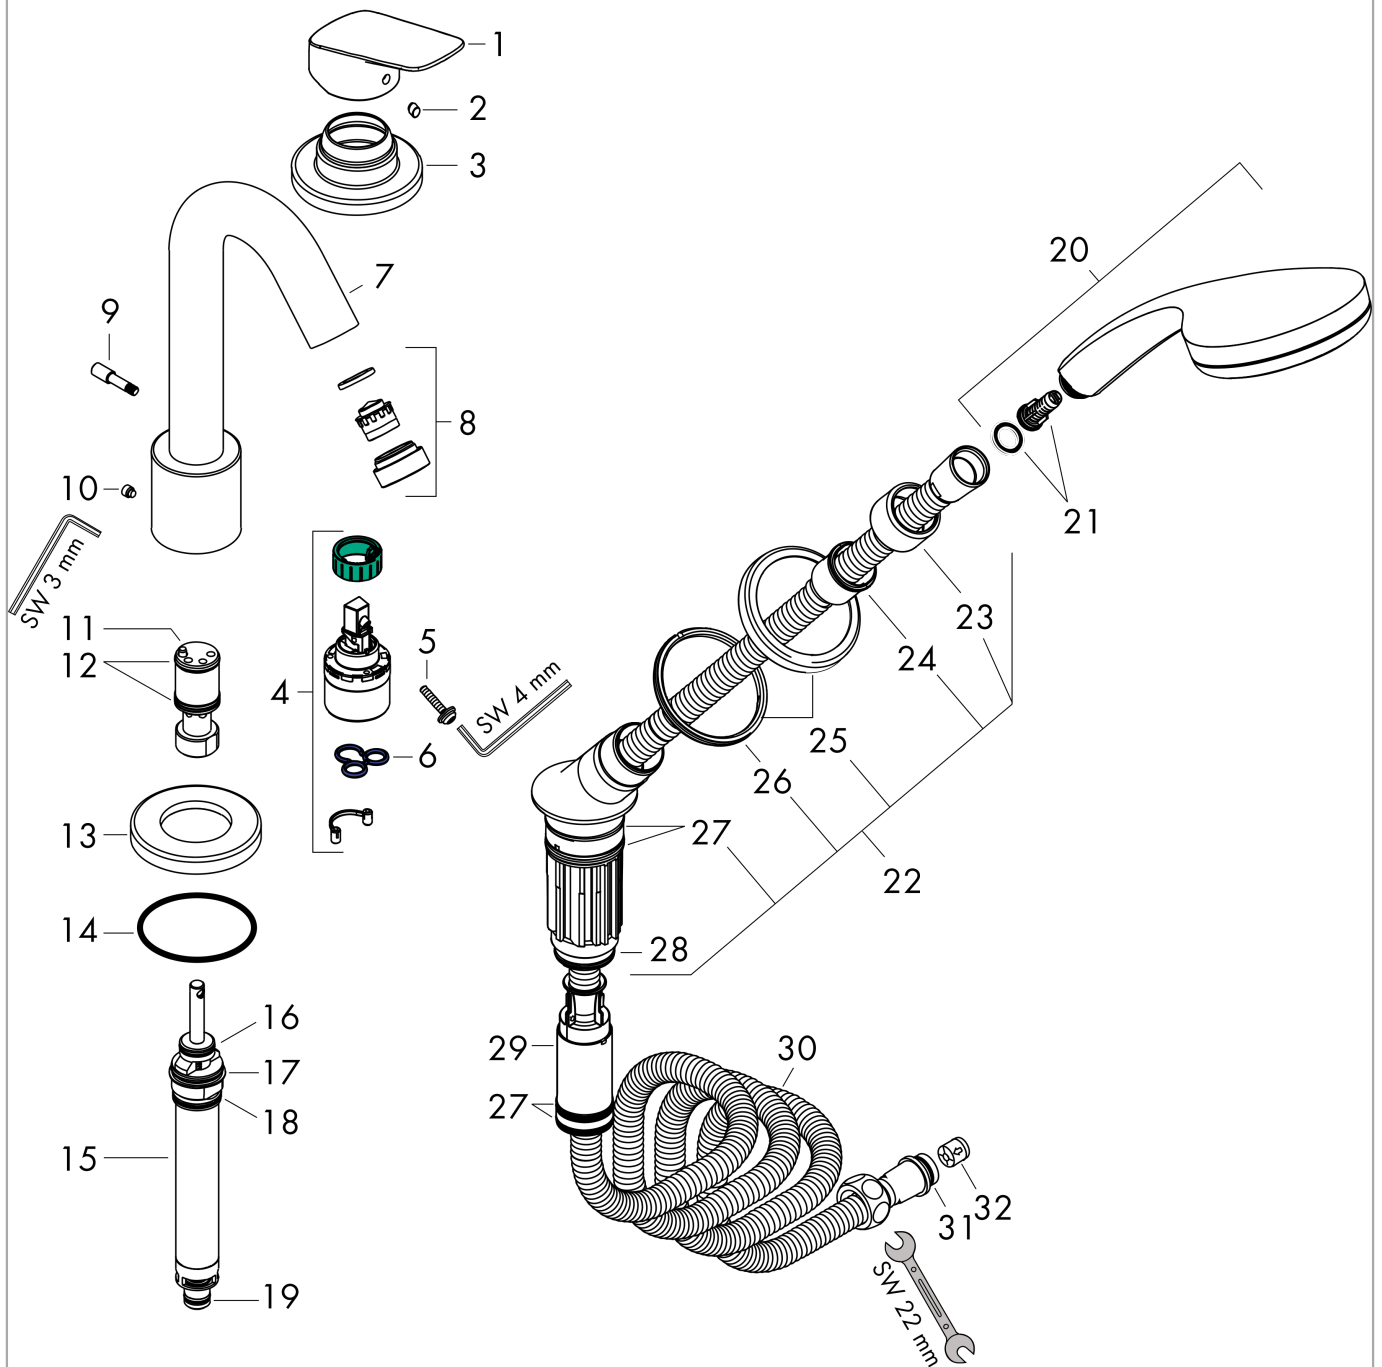

Logis
3-hole rim mounted single lever bath mixer for Secuflex
 Finish: **Chrome** Article Number: **71310000**

Flowchart

Logis
3-hole rim mounted single lever bath mixer for Secuflex
 Finish: **Chrome** Article Number: **71310000**

Exploded Drawing

Year of production: >01/15

Logis

3-hole rim mounted single lever bath mixer for Secuflex

Finish: **Chrome** Article Number: **71310000**

Spare part list

Year of production: >01/15

Pos.	Description	Article Number	Price	PU
1	handle	92224000	-	1
2	screw cover	96338000	-	1
3	escutcheon	95797000	-	1
4	cartridge, assy	92730000	-	1
5	locking screw for handle	95140000	-	1
6	seal	95008000	-	1
7	spout cpl.	95464000	-	1
8	aerator M24x1 (30 l/min)	92461000	-	1
9	diverter knob	96774000	-	1
10	hollow set screw M6x6	97660000	-	1
11	guide tube	92214000	-	1
12	O-ring 21x1,5	98219000	-	1
13	escutcheon Ø 70 mm	97779000	-	1
14	O-ring 58x3	98202000	-	1
15	selector assy	96775000	-	1
16	O-Ring 14x2,5	98189000	-	1
17	O-Ring 23x2,5	98183000	-	1
18	O-Ring 22x2	98185000	-	1
19	O-ring 9x2,5	98217000	-	1
20	handshower	28580000	-	1
21	filter insert	97708000	-	1
22	shower holder, assy	95996000	-	1
23	nut	97584000	-	1
24	insert for shower holder	96942000	-	1
25	escutcheon for shower holder	95753000	-	1
26	nut	97149000	-	1
27	O-ring 38x2,5	98198000	-	1
28	O-Ring 28x2	98194000	-	1
29	hose brake	98656000	-	1
30	shower hose 2,00 m	94148000	-	1
31	O-ring 11x2	98127000	-	1
32	set of non return valves DW 15	94074000	-	1
a	concealed item	13437180	-	1
b	Grease	90920000	-	1