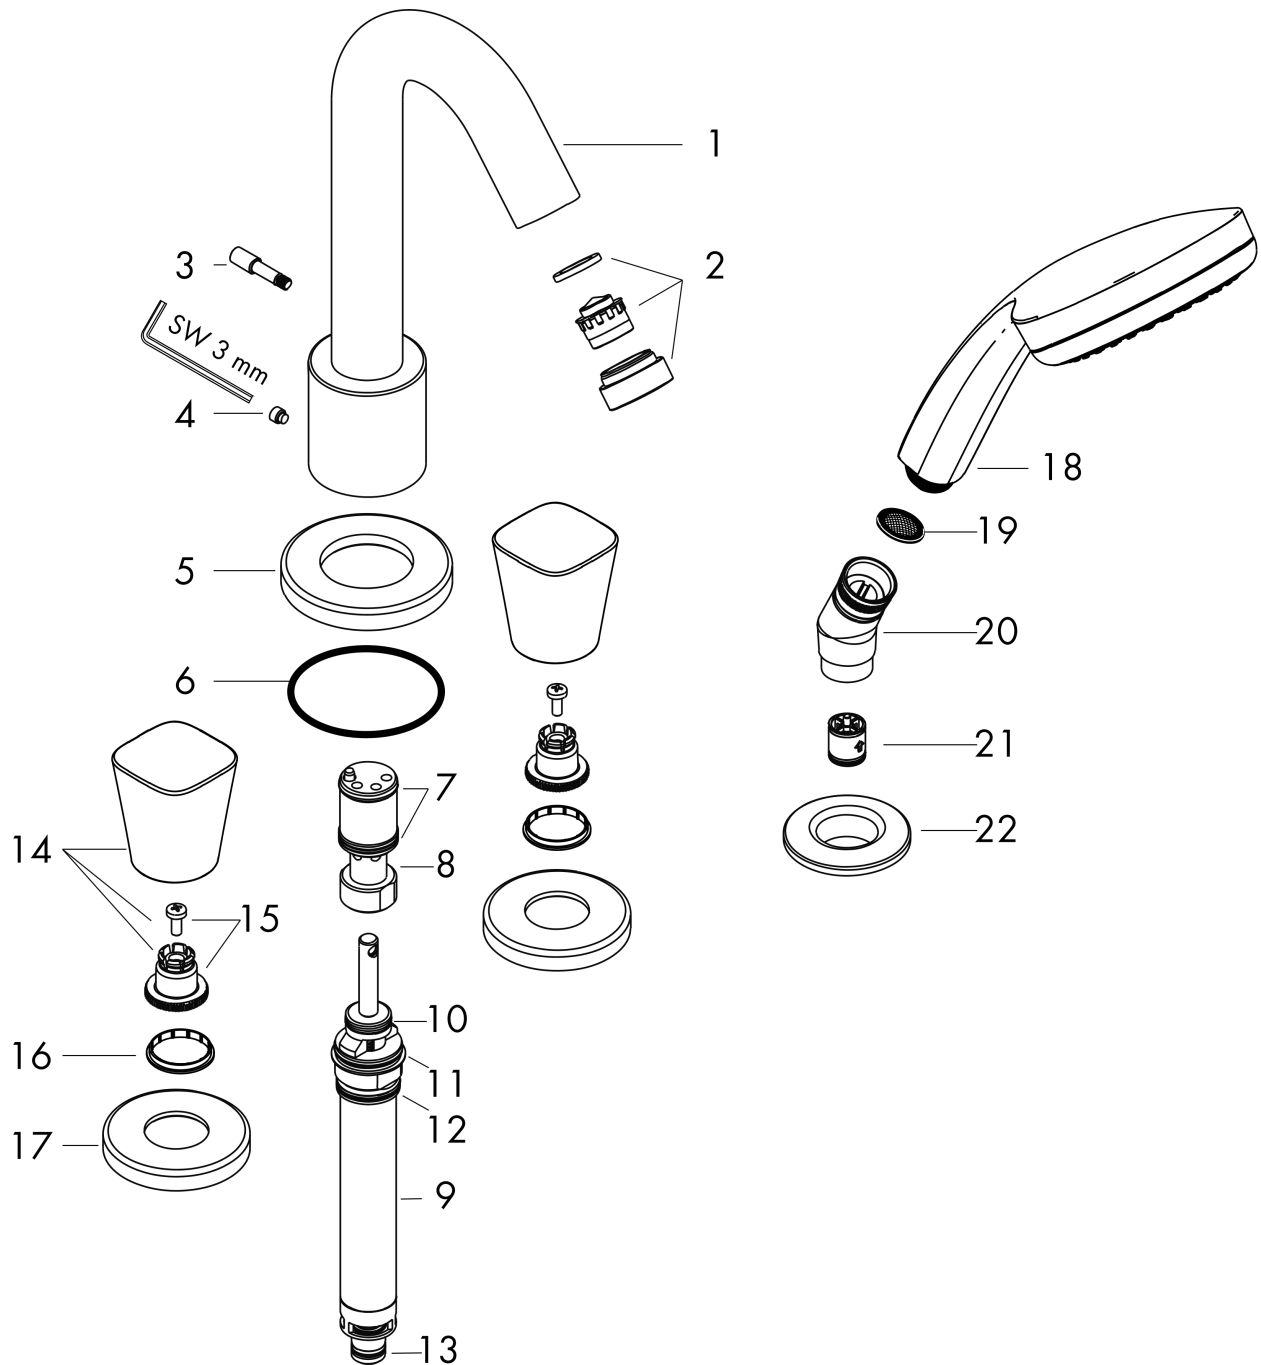

Logis

4-hole rim mounted bath mixer

Finish: **Chrome** Article Number: **71314000**

Flowchart

Logis

4-hole rim mounted bath mixer

Finish: **Chrome** Article Number: **71314000**

Exploded Drawing

Year of production: >01/15

Logis

4-hole rim mounted bath mixer

Finish: **Chrome** Article Number: **71314000**

Spare part list

Year of production: >01/15

Pos.	Description	Article Number	PC	PU
1	spout cpl.	95464000	16	1
2	aerator M24x1 (25 l/min)	92512000	11	1
3	diverter knob	96774000	8	1
4	hollow set screw M6x6	97660000	1	1
5	escutcheon Ø 70 mm	97779000	12	1
6	O-ring 58x3	98202000	1	1
7	O-ring 21x1,5	98219000	1	1
8	guide tube	92214000	10	1
9	selector assy	96775000	12	1
10	O-Ring 14x2,5	98189000	1	1
11	O-Ring 23x2,5	98183000	1	1
12	O-Ring 22x2	98185000	1	1
13	O-ring 9x2,5	98217000	1	1
14	handle	92250000	9	1
15	handle fixing set	94184000	2	1
16	set of color-rings cold / hot water	96299000	6	1
17	escutcheon	31098000	9	1
18	handshower	28535000	98	1
19	filter insert	97708000	2	1
20	shower holder	28071000	9	1
21	set of non return valves DW 15	94074000	5	1
22	escutcheon Ø 52 mm	97159000	10	1
a	concealed item	13244180	99	1
b	Grease	90920000	5	1