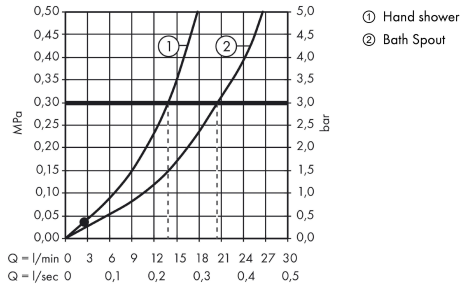

Logis

4-hole rim mounted bath mixer

Finish: **Chrome** Article Number: **71314000**

Flowchart

Logis

4-hole rim mounted bath mixer

Finish: **Chrome** Article Number: **71314000**

Exploded Drawing

Year of production: >01/15

Logis

4-hole rim mounted bath mixer

Finish: **Chrome** Article Number: **71314000**

Spare part list

Year of production: >01/15

Pos.	Description	Article Number	PC	PU
1	spout cpl.	95464000	16	1
2	aerator M24x1 (25 l/min)	92512000	11	1
3	diverter knob	96774000	8	1
4	hollow set screw M6x6	97660000	1	1
5	escutcheon Ø 70 mm	97779000	12	1
6	O-ring 58x3	98202000	1	1
7	O-ring 21x1,5	98219000	1	1
8	guide tube	92214000	10	1
9	selector assy	96775000	12	1
10	O-Ring 14x2,5	98189000	1	1
11	O-Ring 23x2,5	98183000	1	1
12	O-Ring 22x2	98185000	1	1
13	O-ring 9x2,5	98217000	1	1
14	handle	92250000	9	1
15	handle fixing set	94184000	2	1
16	set of color-rings cold / hot water	96299000	6	1
17	escutcheon	31098000	9	1
18	handshower	28535000	98	1
19	filter insert	97708000	2	1
20	shower holder	28071000	9	1
21	set of non return valves DW 15	94074000	5	1
22	escutcheon Ø 52 mm	97159000	10	1
a	concealed item	13244180	99	1
b	Grease	90920000	5	1