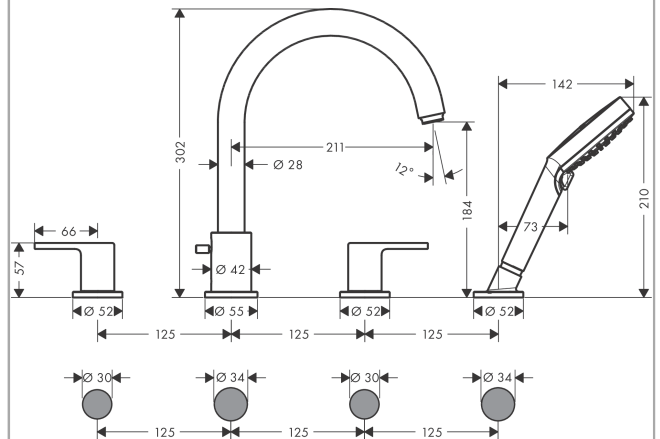

Scale drawing