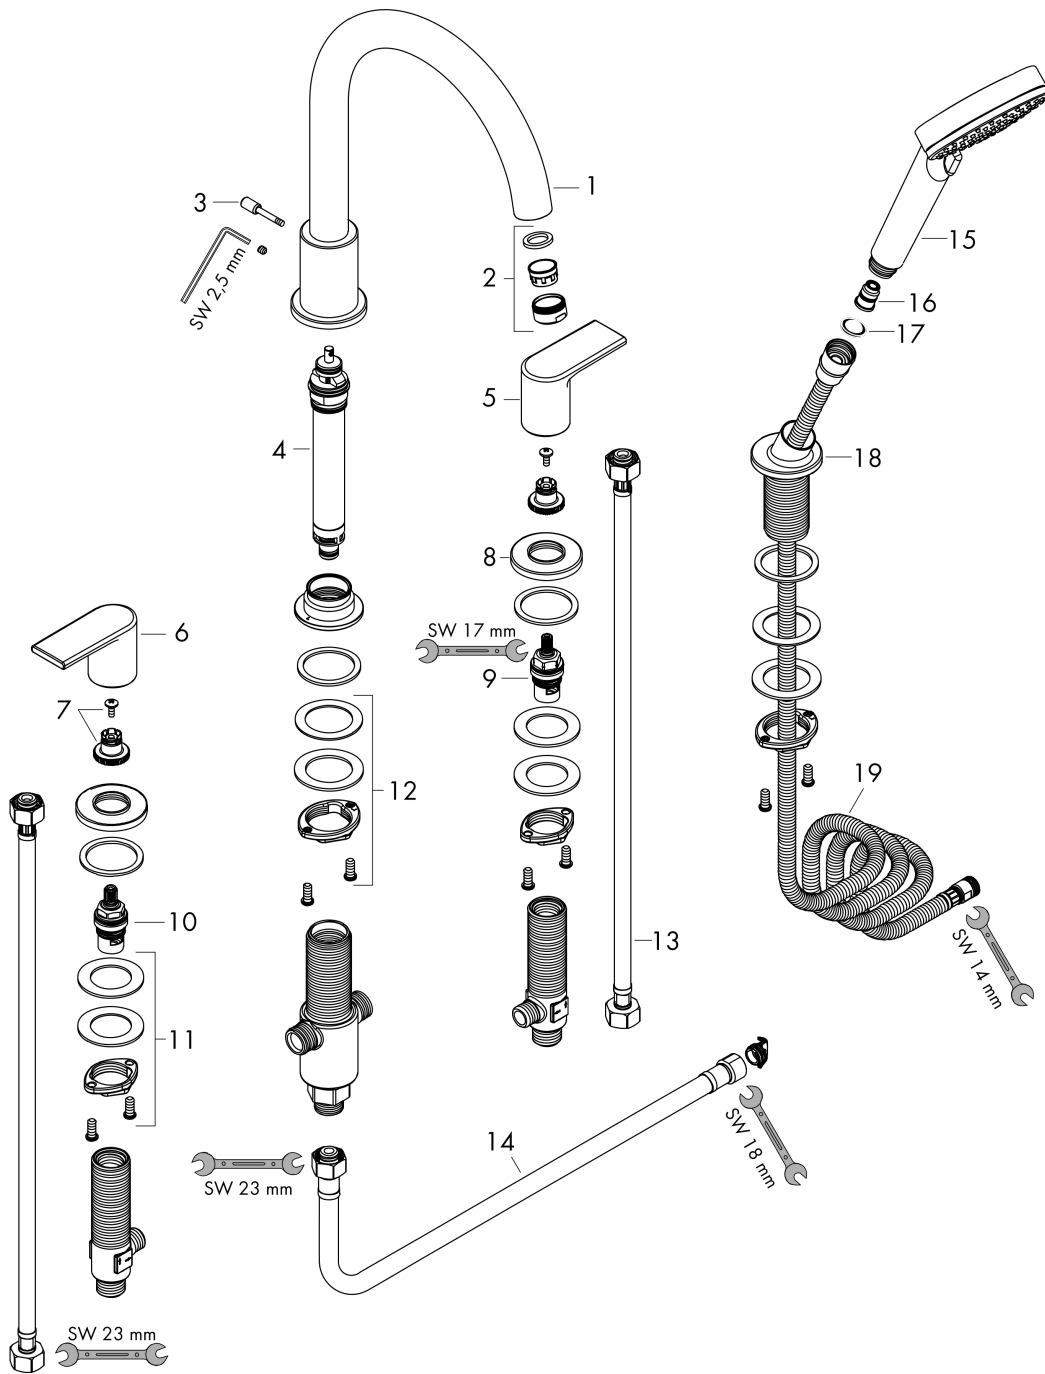

##### product features

- consists of: 4-hole rim mounted bath mixer, hand shower, shower hose, basic set
- 2 functions
- spray type mixer: normal spray
- maximum flow rate at 3 bar: 20 l/min
- ceramic valves hot/cold 90°
- temperature limitation adjustable
- non-return valve
- suitable for continuous flow water heaters
- connection dimension: DN15
- connection type: G ½
- installation on bath rim

#### Scale drawing

#### Flowchart

**Vernis Shape**  
**4-hole rim mounted bath mixer set**  
 Finish: **Chrome** Article Number: **71451007**

**Exploded Drawing**

Year of production: >04/20

#### Spare part list

Year of production: >04/20

Pos.	Description	Article Number	PC	PU
1	spout cpl.	93705000	0	1
2	aerator M24x1 (38 l/min)	92513000	4	1
3	diverter knob	93903000	4	1
4	selector	93707000	11	1
5	handle for cold water	93703000	9	1
6	handle for hot water	93702000	9	1
7	handle fixing set	94184000	2	1
8	escutcheon for handle	93698000	7	1
9	shut off unit left closing	94008000	9	1
10	shut off unit right closing	94009000	9	1
11	fixing set (Ø 28)	92909000	9	1
12	fixing set (Ø 32)	13961000	7	1
13	connection hose	93708000	0	1
14	connection hose	93765000	0	1
15	handshower	26270007	99	1
16	back flow preventor cartridge	93339000	6	1
17	filter packing	94246000	1	1
18	shower holder, assy	93764000	0	1
19	connection hose	93709000	0	1
a	Secuflexbox	28389000	11	1
b	fixation extension 35 mm	13898000	12	1