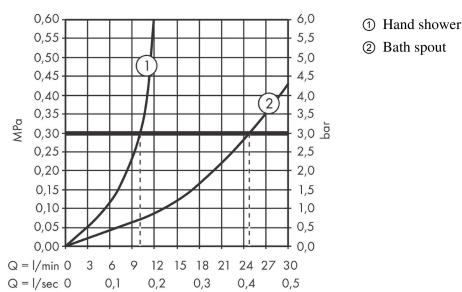

Vernis Shape

4-hole rim mounted bath mixer set

Finish: **Chrome** Article Number: **71451007**

Description

product features

- consists of: 4-hole rim mounted bath mixer, hand shower, shower hose, basic set
- 2 functions
- spray type mixer: normal spray
- maximum flow rate at 3 bar: 20 l/min
- ceramic valves hot/cold 90°
- temperature limitation adjustable
- non-return valve
- suitable for continuous flow water heaters
- connection dimension: DN15
- connection type: G ½
- installation on bath rim

Technology

Product image

Scale drawing

Flowchart