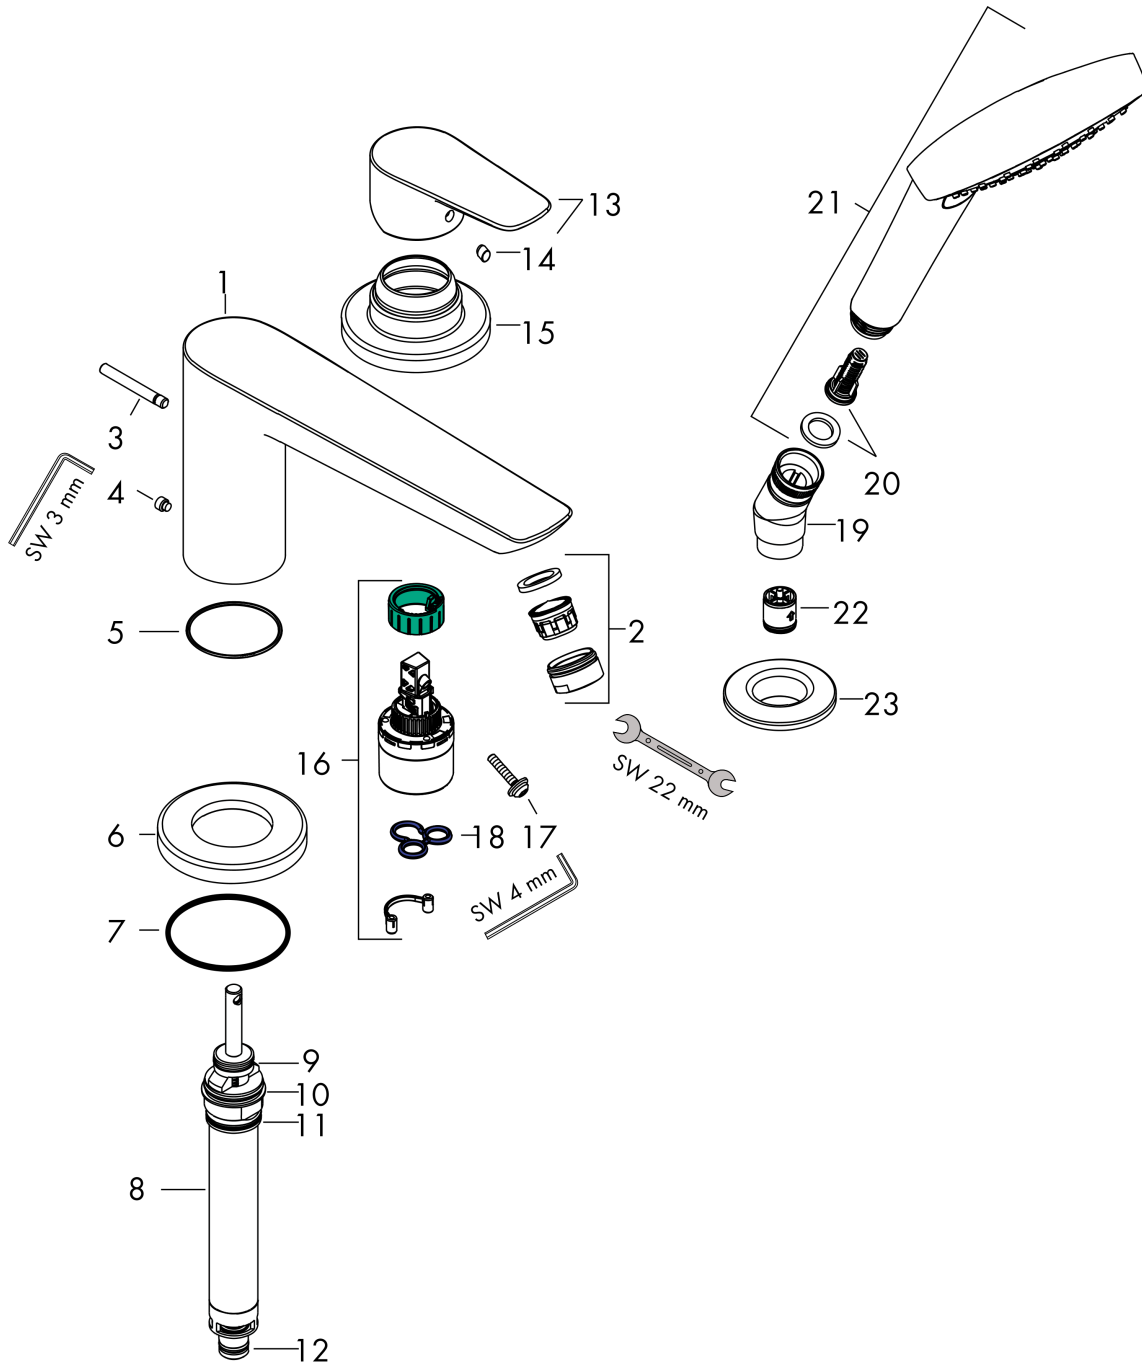

Talis E
3-hole rim mounted single lever bath mixer
 Finish: **Chrome** Article Number: **71731000**

Description

product features

- consists of: 3-hole rim mounted single lever bath mixer, hand shower
- 2 functions
- projection: 196 mm
- spray type mixer: normal spray
- spray type hand shower: Rain
- maximum pull-out length of hand shower: 1.60 m
- maximum flow rate at 3 bar: 19 l/min
- flow rate for bath spout at 3 bar: 19 l/min
- flow rate of hand shower at 3 bar: 15 l/min
- ceramic cartridge
- temperature limitation adjustable
- diverter with automatic resetting
- non-return valve
- suitable for continuous flow water heaters
- connection dimension: DN15
- installation on bath rim
- min. operating pressure: 1 bar
- max. operating pressure: 10 bar

Exploded Drawing

Year of production: >01/16

Talis E

3-hole rim mounted single lever bath mixer

Finish: **Chrome** Article Number: **71731000**

Spare part list

Year of production: >01/16

Pos.	Description	Article Number	Price	PU
1	spout cpl.	92780000	-	1
2	aerator M24x1 (30 l/min)	92461000	-	1
3	diverter knob	98707000	-	1
4	hollow set screw M6x6	97660000	-	1
5	O-ring 41x1,5	98168000	-	1
6	escutcheon Ø 70 mm	97779000	-	1
7	O-ring 58x3	98202000	-	1
8	selector assy	96775000	-	1
9	O-Ring 14x2,5	98189000	-	1
10	O-Ring 23x2,5	98183000	-	1
11	O-Ring 22x2	98185000	-	1
12	O-ring 9x2,5	98217000	-	1
13	handle	92666000	-	1
14	screw cover	96338000	-	1
15	escutcheon	95797000	-	1
16	cartridge, assy	92730000	-	1
17	locking screw for handle	95140000	-	1
18	seal	95008000	-	1
19	shower holder	28071000	-	1
20	filter insert	97708000	-	1
21	handshower	26814400	-	1
22	set of non return valves DW 15	94074000	-	1
23	escutcheon Ø 52 mm	97159000	-	1
a	concealed item	13439180	-	1
b	Grease	90920000	-	1