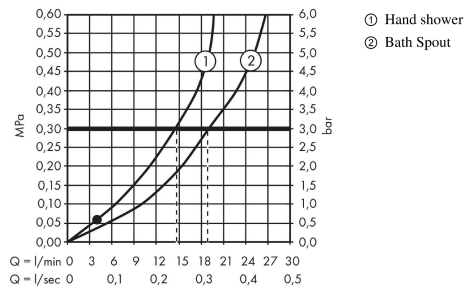

Talis E
3-hole rim mounted single lever bath mixer
 Finish: **Chrome** Article Number: **71731000**

Description

product features

- consists of: 3-hole rim mounted single lever bath mixer, hand shower
- 2 functions
- projection: 196 mm
- spray type mixer: normal spray
- spray type hand shower: Rain
- maximum pull-out length of hand shower: 1.60 m
- maximum flow rate at 3 bar: 19 l/min
- flow rate for bath spout at 3 bar: 19 l/min
- flow rate of hand shower at 3 bar: 15 l/min
- ceramic cartridge
- temperature limitation adjustable
- diverter with automatic resetting
- non-return valve
- suitable for continuous flow water heaters
- connection dimension: DN15
- installation on bath rim
- min. operating pressure: 1 bar
- max. operating pressure: 10 bar

Technology

Product image

Scale drawing

Talis E
3-hole rim mounted single lever bath mixer
 Finish: **Chrome** Article Number: **71731000**

Flowchart

Talis E
3-hole rim mounted single lever bath mixer
 Finish: **Chrome** Article Number: **71731000**