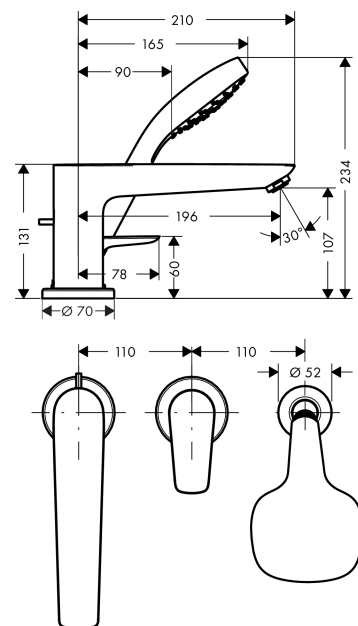

Scale drawing