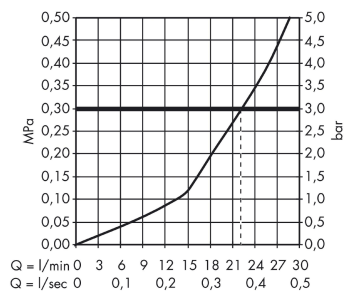

Technology

Product image

Scale drawing

Flowchart

Talis E
3-hole rim mounted bath mixer
 Finish: **Chrome** Article Number: **71747000**

Exploded Drawing

Year of production: >08/15

Talis E