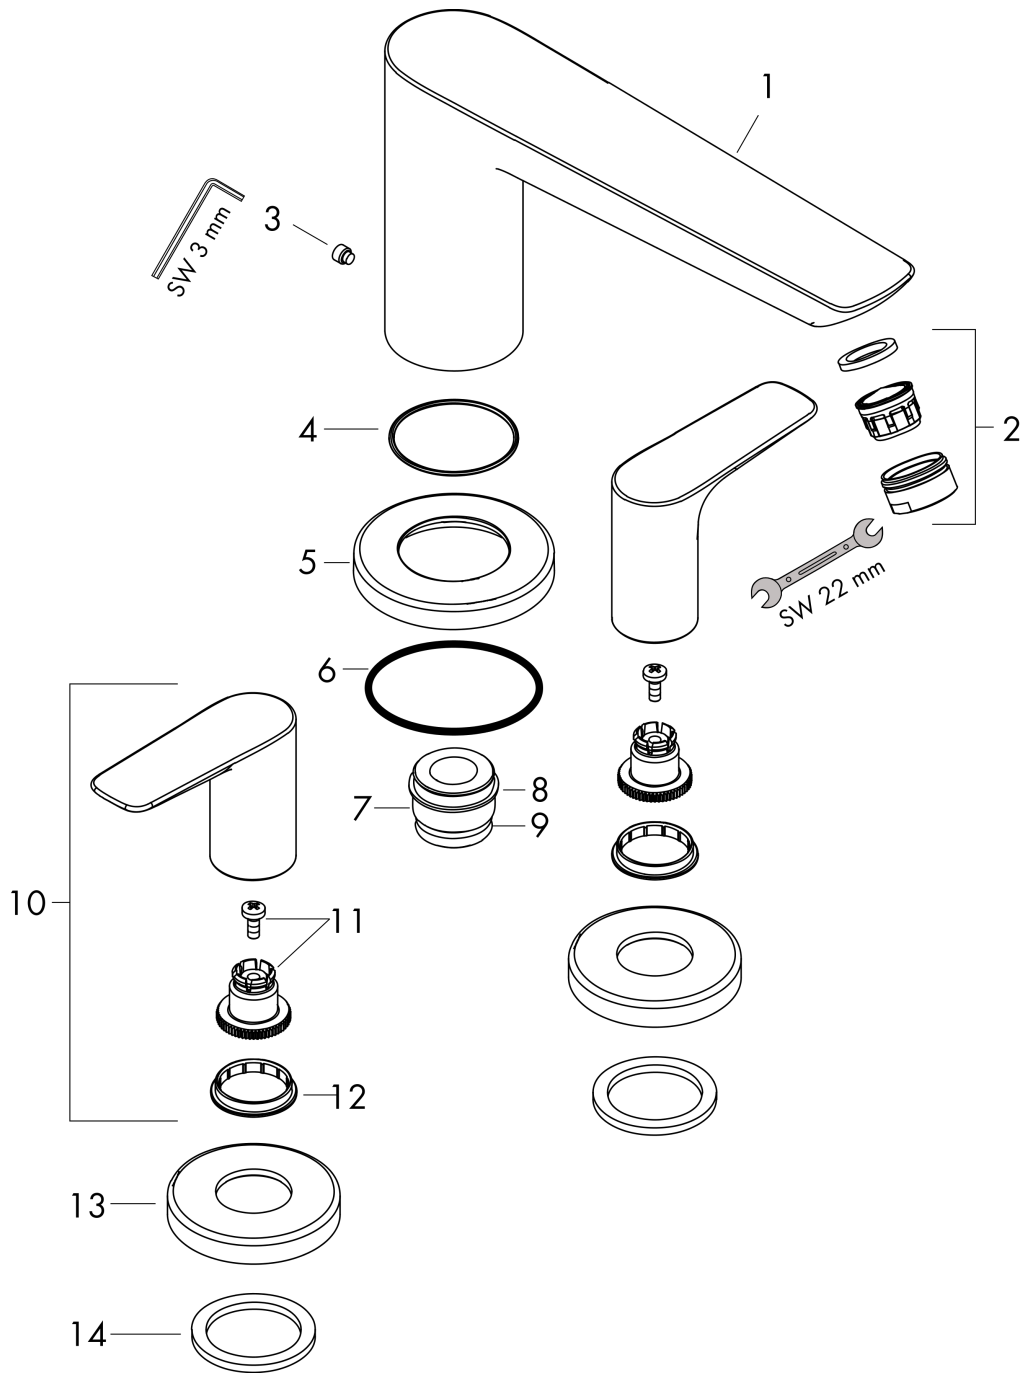

Talis E

3-hole rim mounted bath mixer

Finish: **Chrome** Article Number: **71747000**

Description

product features

- projection: 196 mm
- ceramic cartridge
- non-return valve
- with silencer
- installation on bath rim

Technology

Product image

Scale drawing

Flowchart

Talis E
3-hole rim mounted bath mixer
 Finish: **Chrome** Article Number: **71747000**

Exploded Drawing

Year of production: >08/15

Talis E

3-hole rim mounted bath mixer

Finish: **Chrome** Article Number: **71747000**

Spare part list

Year of production: >08/15

Pos.	Description	Article Number	PC	PU
1	spout cpl.	92783000	16	1
2	aerator M24x1 (30 l/min)	96512000	5	1
3	hollow set screw M6x6	97660000	1	1
4	O-ring 41x1,5	98168000	1	1
5	escutcheon Ø 70 mm	97779000	12	1
6	O-ring 58x3	98202000	1	1
7	adapter for spout	88512000	5	1
8	O-Ring 23x2,5	98183000	1	1
9	O-ring 21x2,5	98211000	1	1
10	handle	92779000	11	1
11	handle fixing set	94184000	2	1
12	set of color-rings cold / hot water	96299000	6	1
13	escutcheon	31098000	9	1
14	flat seal	98749000	2	1
a	concealed item	13233180	99	1
b	Grease	90920000	5	1