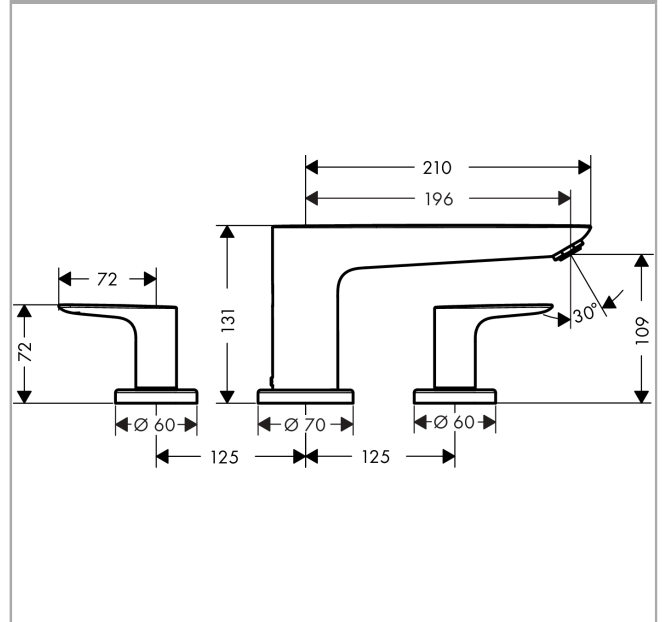

Talis E

3-hole rim mounted bath mixer

Finish: **Chrome** Article Number: **71747000**

Description

product features

- projection: 196 mm
- ceramic cartridge
- non-return valve
- with silencer
- installation on bath rim

Technology

Product image

Scale drawing

Flowchart

Talis E
3-hole rim mounted bath mixer
 Finish: **Chrome** Article Number: **71747000**

Exploded Drawing

Year of production: >08/15

Talis E

3-hole rim mounted bath mixer

Finish: **Chrome** Article Number: **71747000**

Spare part list

Year of production: >08/15

Pos.	Description	Article Number	PC	PU
1	spout cpl.	92783000	16	1
2	aerator M24x1 (30 l/min)	96512000	5	1
3	hollow set screw M6x6	97660000	1	1
4	O-ring 41x1,5	98168000	1	1
5	escutcheon Ø 70 mm	97779000	12	1
6	O-ring 58x3	98202000	1	1
7	adapter for spout	88512000	5	1
8	O-Ring 23x2,5	98183000	1	1
9	O-ring 21x2,5	98211000	1	1
10	handle	92779000	11	1
11	handle fixing set	94184000	2	1
12	set of color-rings cold / hot water	96299000	6	1
13	escutcheon	31098000	9	1
14	flat seal	98749000	2	1
a	concealed item	13233180	99	1
b	Grease	90920000	5	1