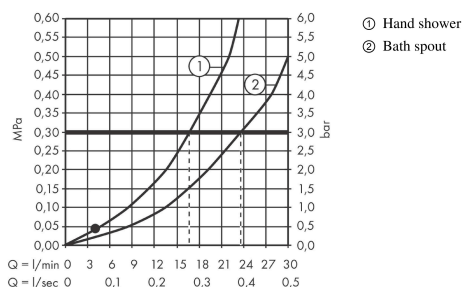

Talis E

4-hole rim mounted bath mixer

Finish: **Chrome** Article Number: **71748000**

Description

product features

- consists of: 4-hole rim mounted bath mixer, hand shower
- 2 functions
- projection: 196 mm
- maximum pull-out length of hand shower: 1.60 m
- maximum flow rate at 3 bar: 23,8 l/min
- flow rate for bath spout at 3 bar: 23,8 l/min
- flow rate of hand shower at 3 bar: 16,7 l/min
- non-return valve
- connection dimension: DN15
- installation on bath rim
- min. operating pressure: 1 bar

Technology

Design awards

Product image

Scale drawing

Flowchart

Talis E
4-hole rim mounted bath mixer
 Finish: **Chrome** Article Number: **71748000**

Exploded Drawing

Year of production: >01/16