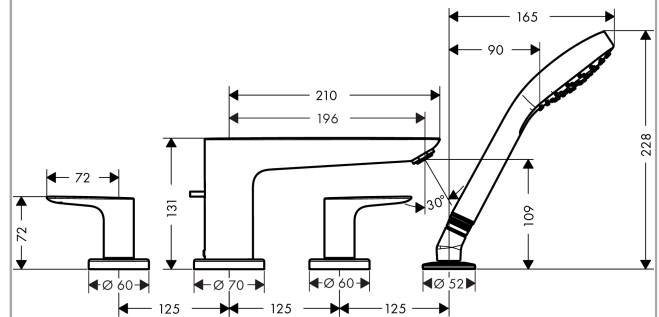

Scale drawing