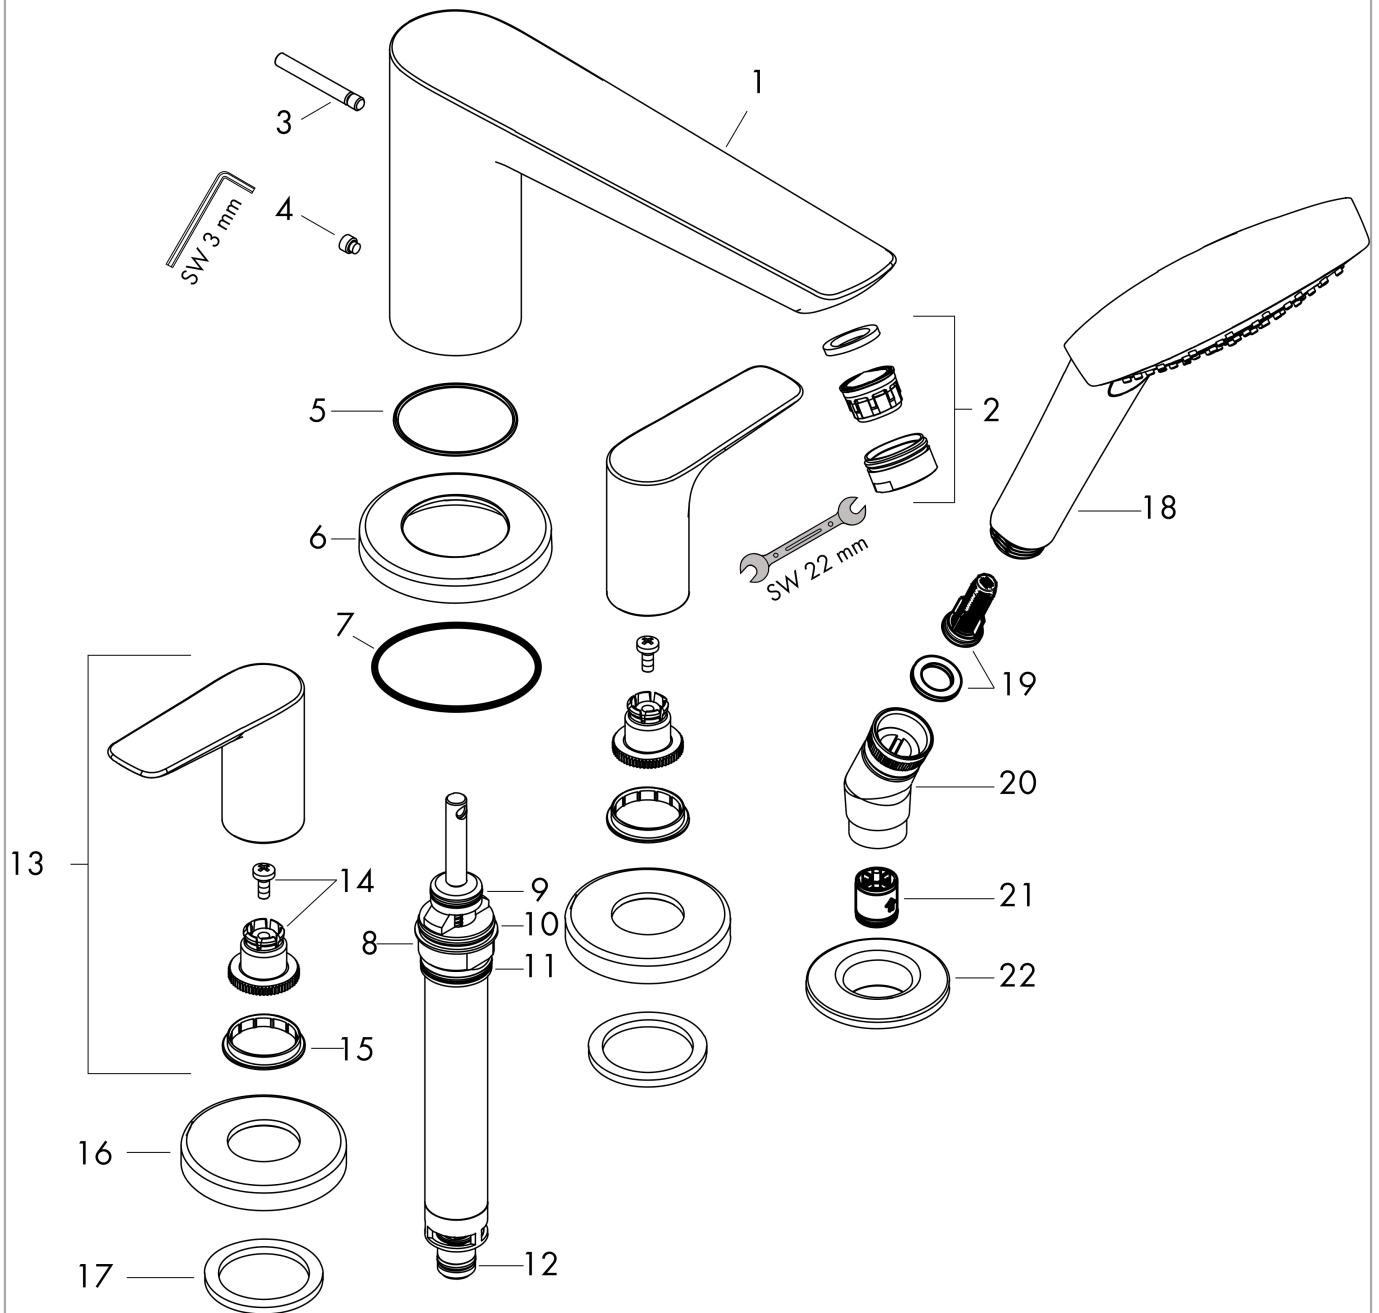

Talis E

4-hole rim mounted bath mixer

Finish: **Chrome** Article Number: **71748000**

Description

product features

- consists of: 4-hole rim mounted bath mixer, hand shower
- 2 functions
- projection: 196 mm
- maximum pull-out length of hand shower: 1.60 m
- maximum flow rate at 3 bar: 23,8 l/min
- flow rate for bath spout at 3 bar: 23,8 l/min
- flow rate of hand shower at 3 bar: 16,7 l/min
- non-return valve
- connection dimension: DN15
- installation on bath rim
- min. operating pressure: 1 bar

Talis E

4-hole rim mounted bath mixer

Finish: **Chrome** Article Number: **71748000**

Spare part list

Year of production: >01/16

| Pos. | Description | Article Number | Price | PU |
|------|-------------------------------------|----------------|-------|----|
| 1 | spout cpl. | 92780000 | - | 1 |
| 2 | aerator M24x1 (30 l/min) | 96512000 | - | 1 |
| 3 | diverter knob | 98707000 | - | 1 |
| 4 | hollow set screw M6x6 | 97660000 | - | 1 |
| 5 | O-ring 41x1,5 | 98168000 | - | 1 |
| 6 | escutcheon Ø 70 mm | 97779000 | - | 1 |
| 7 | O-ring 58x3 | 98202000 | - | 1 |
| 8 | selector assy | 96775000 | - | 1 |
| 9 | O-Ring 14x2,5 | 98189000 | - | 1 |
| 10 | O-Ring 23x2,5 | 98183000 | - | 1 |
| 11 | O-Ring 22x2 | 98185000 | - | 1 |
| 12 | O-ring 9x2,5 | 98217000 | - | 1 |
| 13 | handle | 92779000 | - | 1 |
| 14 | handle fixing set | 94184000 | - | 1 |
| 15 | set of color-rings cold / hot water | 95819000 | - | 1 |
| 16 | escutcheon | 31098000 | - | 1 |
| 17 | flat seal | 98749000 | - | 1 |
| 18 | handshower | 26814400 | - | 1 |
| 19 | filter insert | 97708000 | - | 1 |
| 20 | shower holder | 28071000 | - | 1 |
| 21 | set of non return valves DW 15 | 94074000 | - | 1 |
| 22 | escutcheon Ø 52 mm | 97159000 | - | 1 |
| a | concealed item | 13244180 | - | 1 |
| b | Grease | 90920000 | - | 1 |