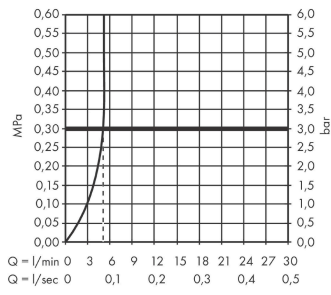

Metris

Single lever basin mixer 200 with pop-up waste set

Finish: **Chrome** Article Number: **31183000**

Description

product features

- consists of: single lever basin mixer, waste set
- ComfortZone: 200
- projection: 141 mm
- spout height: 193 mm
- handle variant: lever handle
- spray type: normal spray
- maximum flow rate at 3 bar: 5 l/min
- ceramic cartridge
- temperature limitation adjustable
- suitable for continuous flow water heaters
- pop-up waste set G 1¼
- material waste set: metal
- connection type: G ¾ hose connections
- connection dimension: DN15
- EU taxonomy: max. 6 l/min - Substantial Contribution (SC) possible

Technology

Product image

Scale drawing

Metris

Single lever basin mixer 200 with pop-up waste set

Finish: **Chrome** Article Number: **31183000**

Flowchart

Metris
Single lever basin mixer 200 with pop-up waste set
 Finish: **Chrome** Article Number: **31183000**