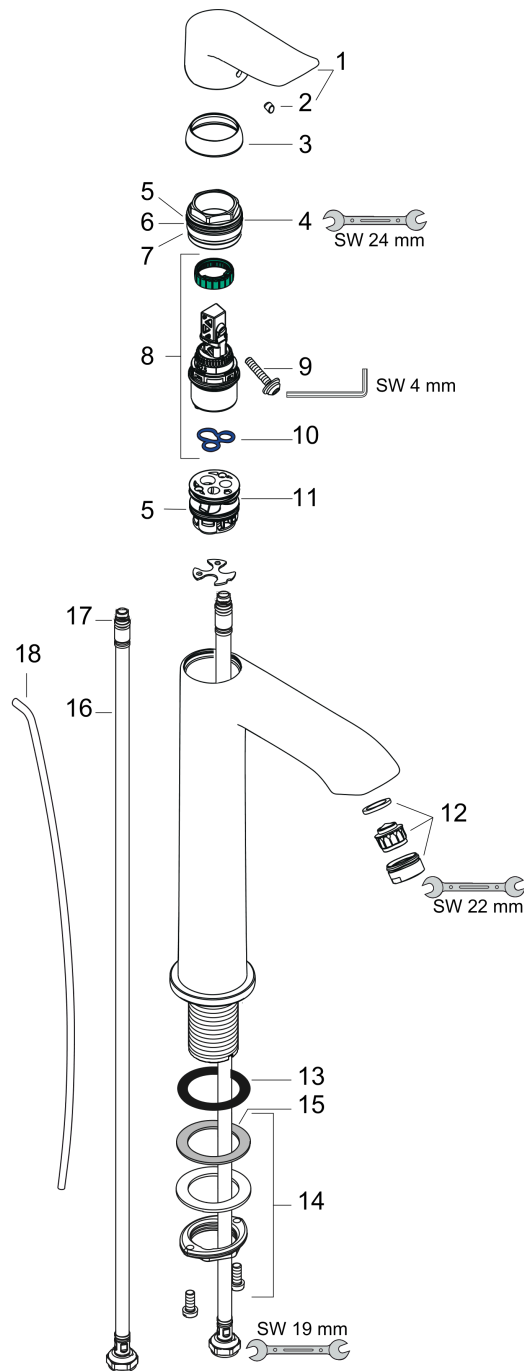

Metris

Single lever basin mixer 200 with pop-up waste set

Finish: **Chrome** Article Number: **31183000**

Description

product features

- consists of: single lever basin mixer, waste set
- ComfortZone: 200
- projection: 141 mm
- spout height: 193 mm
- handle variant: lever handle
- spray type: normal spray
- maximum flow rate at 3 bar: 5 l/min
- ceramic cartridge
- temperature limitation adjustable
- suitable for continuous flow water heaters
- pop-up waste set G 1¼
- material waste set: metal
- connection type: G ¾ hose connections
- connection dimension: DN15
- EU taxonomy: max. 6 l/min - Substantial Contribution (SC) possible

Technology

Product image

Scale drawing

Metris

Single lever basin mixer 200 with pop-up waste set

Finish: **Chrome** Article Number: **31183000**

Flowchart

Metris
Single lever basin mixer 200 with pop-up waste set
 Finish: **Chrome** Article Number: **31183000**

Exploded Drawing

Year of production: >04/17

Metris

Single lever basin mixer 200 with pop-up waste set

Finish: **Chrome** Article Number: **31183000**

Spare part list

Year of production: >04/17

Pos.	Description	Article Number	Price	PU
1	handle	95520000	-	1
2	screw cover	96338000	-	1
3	flange	98863000	-	1
4	nut	98864000	-	1
5	O-ring 23x2	98398000	-	1
6	O-ring 27x1,5	92527000	-	1
7	O-ring 25x1,5	98146000	-	1
8	cartridge, assy	97685000	-	1
9	locking screw for handle	95140000	-	1
10	seal	98865000	-	1
11	adapter for cartridge	98866000	-	1
12	aerator M24x1 (5 l/min)	13185000	-	1
13	flat seal	98749000	-	1
14	fixing set (Ø 32)	13961000	-	1
15	lever collar	97548000	-	1
16	connection hose 600 mm M8x0,75 G3/8	96556000	-	1
17	O-ring 6,6x1,6	93019000	-	1
18	pull rod	96657000	-	1
a	pop up waste	94139000	-	1
b	fixation extension 35 mm	13898000	-	1