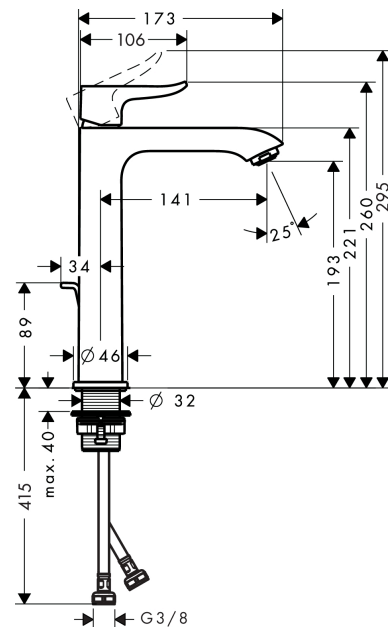

Metris

Single lever basin mixer 200 with pop-up waste set

Finish: **Chrome** Article Number: **31183000**

Description

product features

- consists of: single lever basin mixer, waste set
- ComfortZone: 200
- projection: 141 mm
- spout height: 193 mm
- handle variant: lever handle
- spray type: normal spray
- maximum flow rate at 3 bar: 5 l/min
- ceramic cartridge
- temperature limitation adjustable
- suitable for continuous flow water heaters
- pop-up waste set G 1¼
- material waste set: metal
- connection type: G ¾ hose connections
- connection dimension: DN15
- EU taxonomy: max. 6 l/min - Substantial Contribution (SC) possible

Technology

Product image

Scale drawing

Metris

Single lever basin mixer 200 with pop-up waste set

Finish: **Chrome** Article Number: **31183000**

Flowchart

Metris
Single lever basin mixer 200 with pop-up waste set
 Finish: **Chrome** Article Number: **31183000**

Exploded Drawing

Year of production: >04/17

Metris

Single lever basin mixer 200 with pop-up waste set

Finish: **Chrome** Article Number: **31183000**

Spare part list

Year of production: >04/17

Pos.	Description	Article Number	Price	PU
1	handle	95520000	-	1
2	screw cover	96338000	-	1
3	flange	98863000	-	1
4	nut	98864000	-	1
5	O-ring 23x2	98398000	-	1
6	O-ring 27x1,5	92527000	-	1
7	O-ring 25x1,5	98146000	-	1
8	cartridge, assy	97685000	-	1
9	locking screw for handle	95140000	-	1
10	seal	98865000	-	1
11	adapter for cartridge	98866000	-	1
12	aerator M24x1 (5 l/min)	13185000	-	1
13	flat seal	98749000	-	1
14	fixing set (Ø 32)	13961000	-	1
15	lever collar	97548000	-	1
16	connection hose 600 mm M8x0,75 G3/8	96556000	-	1
17	O-ring 6,6x1,6	93019000	-	1
18	pull rod	96657000	-	1
a	pop up waste	94139000	-	1
b	fixation extension 35 mm	13898000	-	1