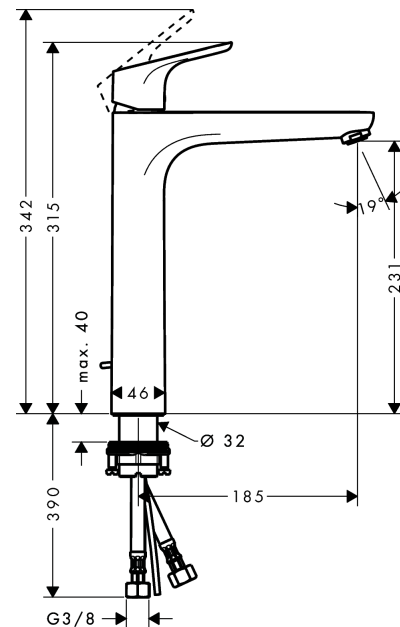

Focus

Single lever basin mixer 230 for wash bowls with pop-up waste set

Finish: **Chrome** Article Number: **31531000**

Description

product features

- consists of: single lever basin mixer, waste set
- ComfortZone: 230
- projection: 185 mm
- spout height: 231 mm
- handle variant: lever handle
- spray type: normal spray
- maximum flow rate at 3 bar: 5 l/min
- ceramic cartridge
- temperature limitation adjustable
- suitable for continuous flow water heaters
- pop-up waste set G 1¼
- material waste set: metal
- connection type: G ¾ hose connections
- connection dimension: DN15
- EU taxonomy: max. 6 l/min - Substantial Contribution (SC) possible

Technology

Product image

Scale drawing

Focus

Single lever basin mixer 230 for wash bowls with pop-up waste set

Finish: **Chrome** Article Number: **31531000**

Flowchart