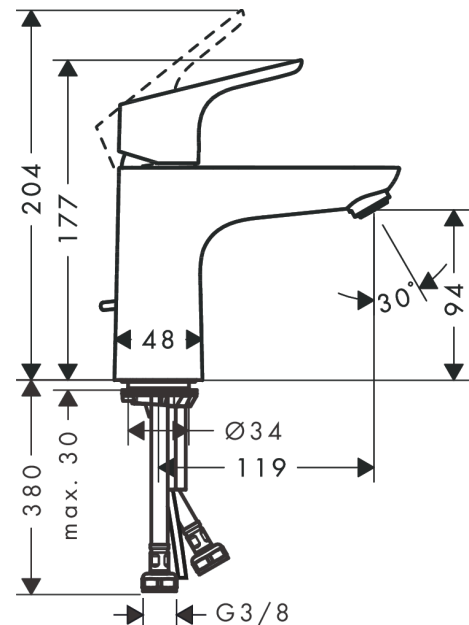

Focus

Single lever basin mixer 100 with pop-up waste set

Finish: **Chrome** Article Number: **31607000**

Description

product features

- consists of: single lever basin mixer, waste set
- ComfortZone: 100
- projection: 119 mm
- spout height: 94 mm
- handle variant: lever handle
- spray type: normal spray
- maximum flow rate at 3 bar: 5 l/min
- ceramic cartridge
- temperature limitation adjustable
- suitable for continuous flow water heaters
- pop-up waste set G 1¼
- material waste set: metal
- connection type: G ¾ hose connections
- connection dimension: DN15
- EU taxonomy: max. 6 l/min - Substantial Contribution (SC) possible

Technology

Product image

Scale drawing

Focus

Single lever basin mixer 100 with pop-up waste set

Finish: **Chrome** Article Number: **31607000**

Flowchart