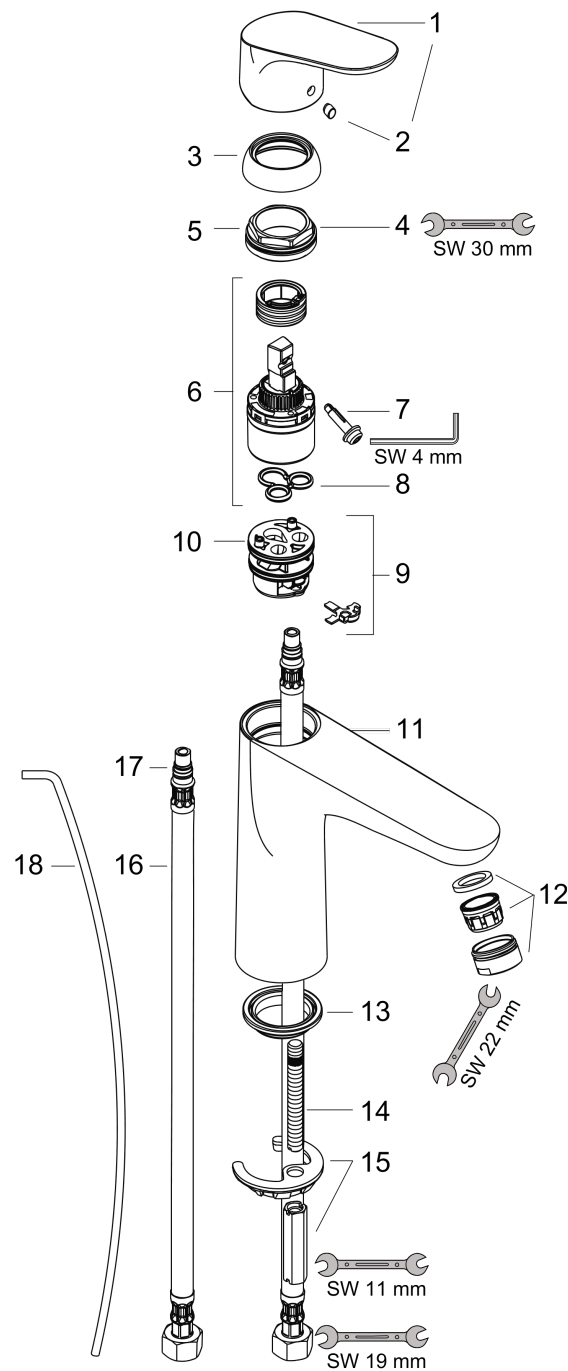

Focus

Single lever basin mixer 100 with pop-up waste set

Finish: **Chrome** Article Number: **31607007**

Description

product features

- spout height: 94 mm
- handle variant: lever handle
- maximum flow rate at 3 bar: 5 l/min

Technology

Certificates / Sustainability

Product image

Scale drawing

Flowchart

Focus

Single lever basin mixer 100 with pop-up waste set

Finish: **Chrome** Article Number: **31607007**

Exploded Drawing

Year of production: >11/10

Focus

Single lever basin mixer 100 with pop-up waste set

Finish: **Chrome** Article Number: **31607007**

Spare part list

Year of production: >11/10

Pos.	Description	Article Number	PC	PU
1	handle	98532000	8	1
2	screw cover	96338000	1	1
3	flange	97406000	6	1
4	nut	97209000	5	1
5	O-Ring 32x2	98193000	1	1
6	cartridge, assy	92730000	11	1
7	locking screw for handle	95140000	2	1
8	seal	95008000	3	1
9	adapter for cartridge	98750000	4	1
10	O-Ring 30x2	98186000	1	1
11	O-ring 35x2	92604000	2	1
12	aerator M24x1 (5 l/min)	13185000	98	1
13	seal Ø 42	98722000	2	1
14	screw M8 x 68	97736000	2	1
15	fixing set	96016000	8	1
16	connection hose 450 mm M8x0,75 G½	97443000	6	1
17	O-ring 7x1,5	98422000	1	1
18	pull rod	96657000	4	1