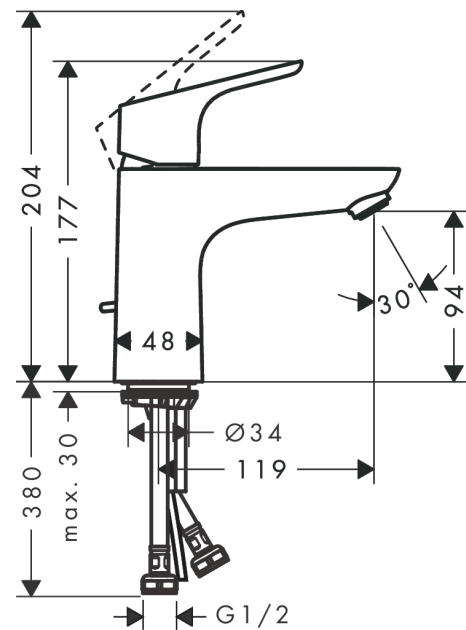

Focus

Single lever basin mixer 100 with pop-up waste set

Finish: **Chrome** Article Number: **31607007**

Description

product features

- spout height: 94 mm
- handle variant: lever handle
- maximum flow rate at 3 bar: 5 l/min

Technology

Certificates / Sustainability

Product image

Scale drawing

Flowchart

Focus

Single lever basin mixer 100 with pop-up waste set

Finish: **Chrome** Article Number: **31607007**

Exploded Drawing

Year of production: >11/10

Focus

Single lever basin mixer 100 with pop-up waste set

Finish: **Chrome** Article Number: **31607007**

Spare part list

Year of production: >11/10

Pos.	Description	Article Number	PC	PU
1	handle	98532000	8	1
2	screw cover	96338000	1	1
3	flange	97406000	6	1
4	nut	97209000	5	1
5	O-Ring 32x2	98193000	1	1
6	cartridge, assy	92730000	11	1
7	locking screw for handle	95140000	2	1
8	seal	95008000	3	1
9	adapter for cartridge	98750000	4	1
10	O-Ring 30x2	98186000	1	1
11	O-ring 35x2	92604000	2	1
12	aerator M24x1 (5 l/min)	13185000	98	1
13	seal Ø 42	98722000	2	1
14	screw M8 x 68	97736000	2	1
15	fixing set	96016000	8	1
16	connection hose 450 mm M8x0,75 G½	97443000	6	1
17	O-ring 7x1,5	98422000	1	1
18	pull rod	96657000	4	1