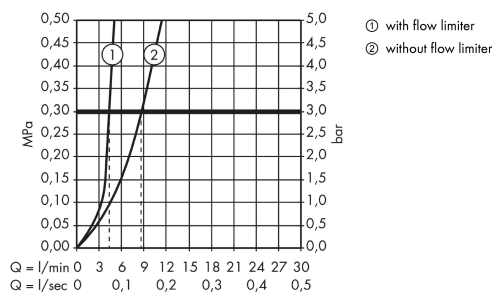

Focus

Single lever basin mixer 100 with pop-up waste set

Finish: **Chrome** Article Number: **31607007**

Description

product features

- spout height: 94 mm
- handle variant: lever handle
- maximum flow rate at 3 bar: 5 l/min

Technology

Certificates / Sustainability

Product image

Scale drawing

Flowchart

Focus

Single lever basin mixer 100 with pop-up waste set

Finish: **Chrome** Article Number: **31607007**

Exploded Drawing

Year of production: >11/10

Focus

Single lever basin mixer 100 with pop-up waste set

Finish: **Chrome** Article Number: **31607007**

Spare part list

Year of production: >11/10

Pos.	Description	Article Number	PC	PU
1	handle	98532000	8	1
2	screw cover	96338000	1	1
3	flange	97406000	6	1
4	nut	97209000	5	1
5	O-Ring 32x2	98193000	1	1
6	cartridge, assy	92730000	11	1
7	locking screw for handle	95140000	2	1
8	seal	95008000	3	1
9	adapter for cartridge	98750000	4	1
10	O-Ring 30x2	98186000	1	1
11	O-ring 35x2	92604000	2	1
12	aerator M24x1 (5 l/min)	13185000	98	1
13	seal Ø 42	98722000	2	1
14	screw M8 x 68	97736000	2	1
15	fixing set	96016000	8	1
16	connection hose 450 mm M8x0,75 G½	97443000	6	1
17	O-ring 7x1,5	98422000	1	1
18	pull rod	96657000	4	1