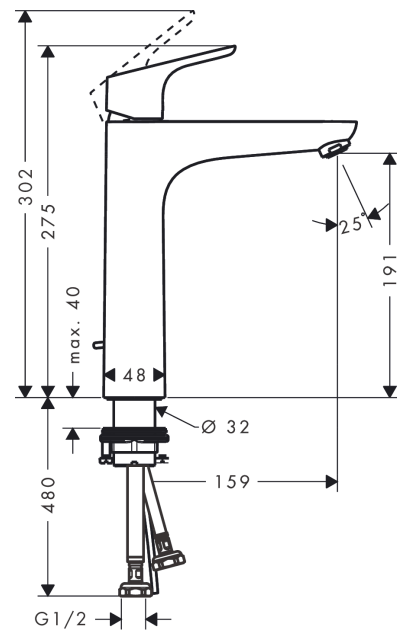

Focus

Single lever basin mixer 190 with pop-up waste set

Finish: **Chrome** Article Number: **31608007**

Description

product features

- spout height: 191 mm
- handle variant: lever handle
- maximum flow rate at 3 bar: 5 l/min

Technology

Certificates / Sustainability

Product image

Scale drawing

Flowchart

Focus

Single lever basin mixer 190 with pop-up waste set

Finish: **Chrome** Article Number: **31608007**

Exploded Drawing

Year of production: >06/19

Focus

Single lever basin mixer 190 with pop-up waste set

Finish: **Chrome** Article Number: **31608007**

Spare part list

Year of production: >06/19

Pos.	Description	Article Number	PC	PU
1	handle	98532000	8	1
2	screw cover	96338000	1	1
3	flange	97406000	6	1
4	nut	97209000	5	1
5	O-Ring 32x2	98193000	1	1
6	cartridge, assy	92730000	11	1
7	locking screw for handle	95140000	2	1
8	seal	95008000	3	1
9	adapter for cartridge	98750000	4	1
10	O-Ring 30x2	98186000	1	1
11	O-ring 35x2	92604000	2	1
12	aerator M24x1 (5 l/min)	92372000	6	1
13	flat seal	98749000	2	1
14	fixing set (Ø 32)	13961000	7	1
15	lever collar	97548000	1	1
16	connection hose 600 mm M8x0,75 G1/2	92482000	9	1
17	O-ring 7x1,5	98422000	1	1
18	pull rod	96657000	4	1
a	pop up waste	94139007	99	1
b	fixation extension 35 mm	13898000	12	1