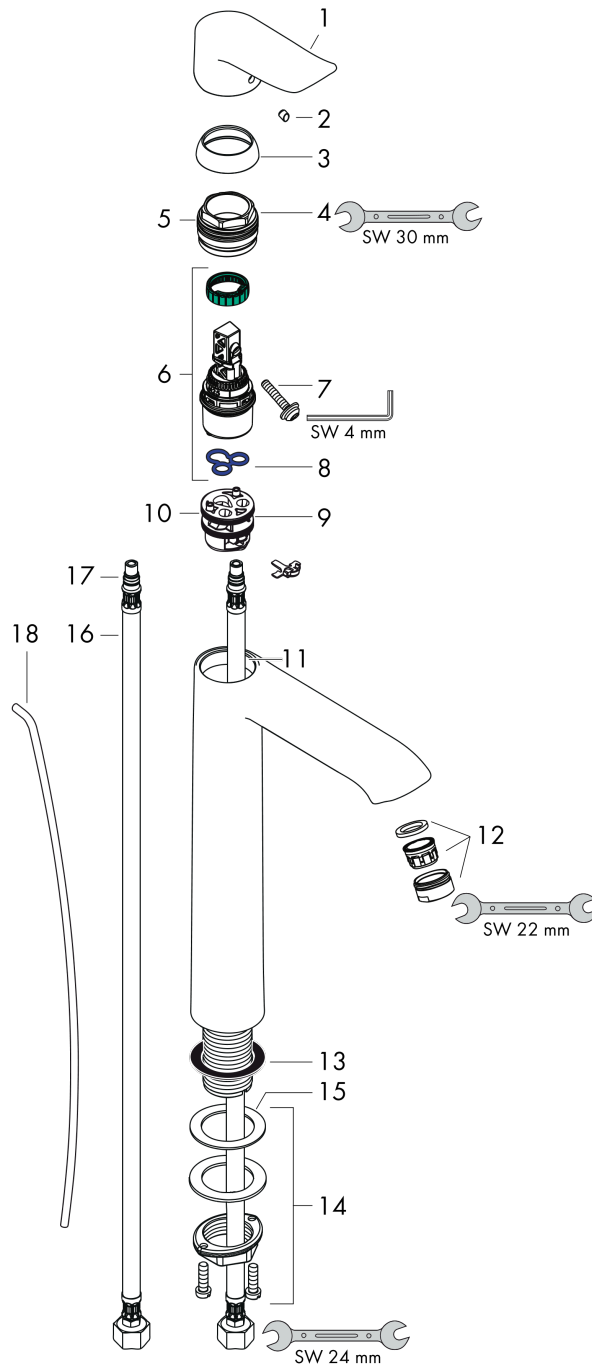

Focus

Single lever basin mixer 190 with pop-up waste set

Finish: **Chrome** Article Number: **31608007**

Description

product features

- spout height: 191 mm
- handle variant: lever handle
- maximum flow rate at 3 bar: 5 l/min

Technology

Certificates / Sustainability

Product image

Scale drawing

Flowchart

Focus

Single lever basin mixer 190 with pop-up waste set

Finish: **Chrome** Article Number: **31608007**

Exploded Drawing

Year of production: >06/19

Focus

Single lever basin mixer 190 with pop-up waste set

Finish: **Chrome** Article Number: **31608007**

Spare part list

Year of production: >06/19

Pos.	Description	Article Number	PC	PU
1	handle	98532000	8	1
2	screw cover	96338000	1	1
3	flange	97406000	6	1
4	nut	97209000	5	1
5	O-Ring 32x2	98193000	1	1
6	cartridge, assy	92730000	11	1
7	locking screw for handle	95140000	2	1
8	seal	95008000	3	1
9	adapter for cartridge	98750000	4	1
10	O-Ring 30x2	98186000	1	1
11	O-ring 35x2	92604000	2	1
12	aerator M24x1 (5 l/min)	92372000	6	1
13	flat seal	98749000	2	1
14	fixing set (Ø 32)	13961000	7	1
15	lever collar	97548000	1	1
16	connection hose 600 mm M8x0,75 G1/2	92482000	9	1
17	O-ring 7x1,5	98422000	1	1
18	pull rod	96657000	4	1
a	pop up waste	94139007	99	1
b	fixation extension 35 mm	13898000	12	1