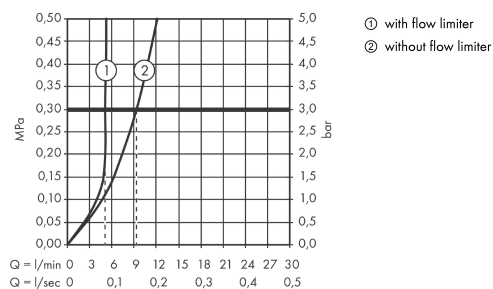

Focus

Single lever basin mixer 190 with pop-up waste set

Finish: **Chrome** Article Number: **31608007**

Description

product features

- spout height: 191 mm
- handle variant: lever handle
- maximum flow rate at 3 bar: 5 l/min

Technology

Certificates / Sustainability

Product image

Scale drawing

Flowchart

Focus

Single lever basin mixer 190 with pop-up waste set

Finish: **Chrome** Article Number: **31608007**

Exploded Drawing

Year of production: >06/19

Focus

Single lever basin mixer 190 with pop-up waste set

Finish: **Chrome** Article Number: **31608007**

Spare part list

Year of production: >06/19

Pos.	Description	Article Number	PC	PU
1	handle	98532000	8	1
2	screw cover	96338000	1	1
3	flange	97406000	6	1
4	nut	97209000	5	1
5	O-Ring 32x2	98193000	1	1
6	cartridge, assy	92730000	11	1
7	locking screw for handle	95140000	2	1
8	seal	95008000	3	1
9	adapter for cartridge	98750000	4	1
10	O-Ring 30x2	98186000	1	1
11	O-ring 35x2	92604000	2	1
12	aerator M24x1 (5 l/min)	92372000	6	1
13	flat seal	98749000	2	1
14	fixing set (Ø 32)	13961000	7	1
15	lever collar	97548000	1	1
16	connection hose 600 mm M8x0,75 G1/2	92482000	9	1
17	O-ring 7x1,5	98422000	1	1
18	pull rod	96657000	4	1
a	pop up waste	94139007	99	1
b	fixation extension 35 mm	13898000	12	1