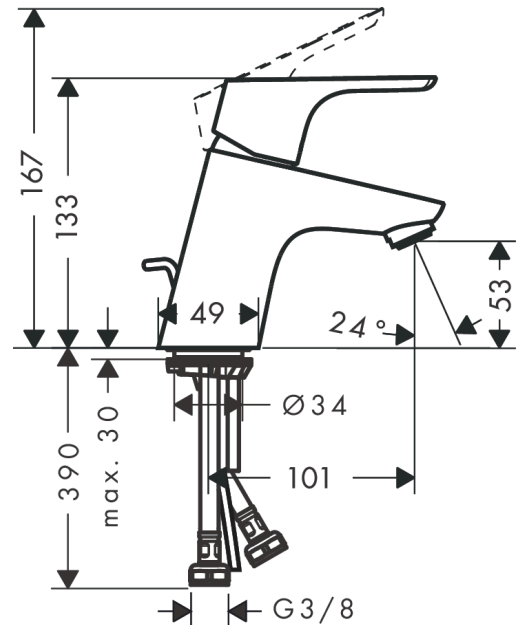

### product features

- consists of: single lever basin mixer, waste set
- ComfortZone: 70
- projection: 101 mm
- spout height: 53 mm
- handle variant: lever handle
- spray type: normal spray
- maximum flow rate at 3 bar: 5 l/min
- ceramic cartridge
- temperature limitation adjustable
- suitable for continuous flow water heaters
- pop-up waste set G 1¼
- material waste set: metal
- connection type: G ¾ hose connections
- connection dimension: DN15
- EU taxonomy: max. 6 l/min - Substantial Contribution (SC) possible

## Scale drawing

**Focus**

**Single lever basin mixer 70 with pop-up waste set**

Finish: **Chrome** Article Number: **31730000**

**Flowchart**