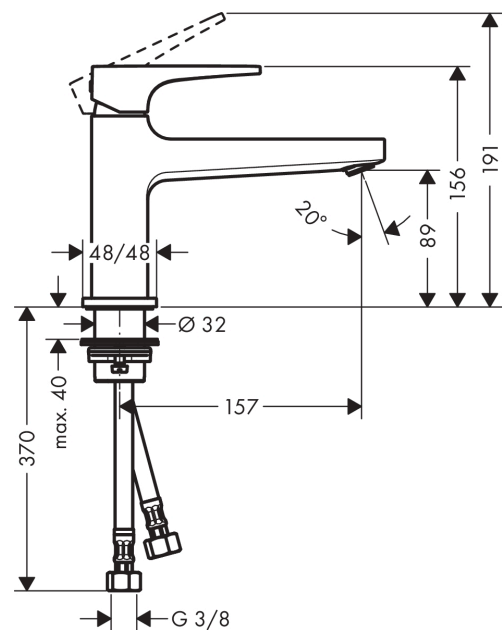

Scale drawing