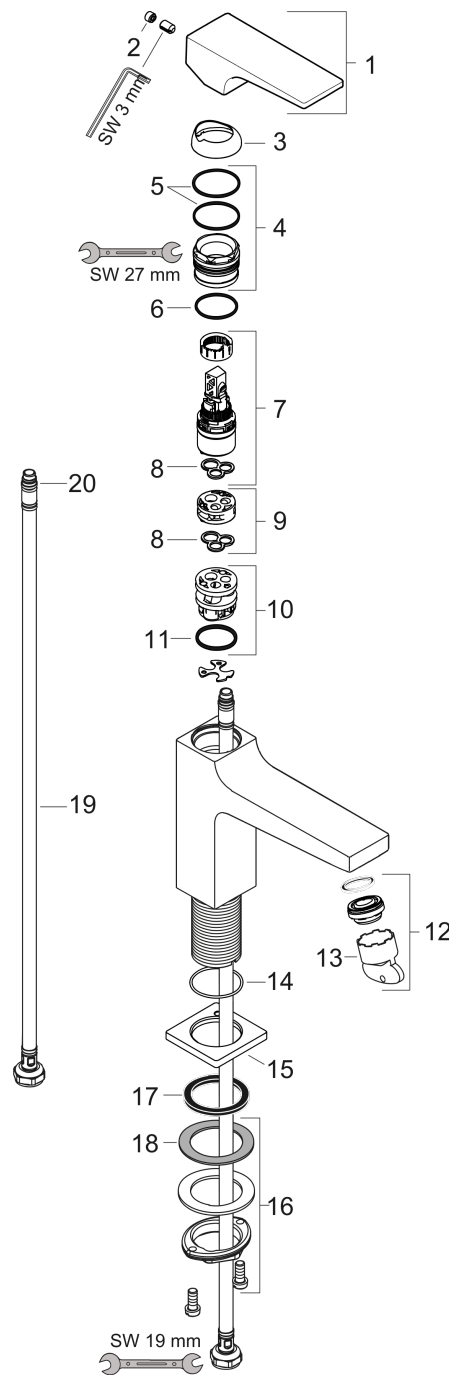

Metropol

Single lever basin mixer 100 with lever handle and push-open waste set

Finish: **Chrome** Article Number: **32502000**

Description

product features

- consists of: single lever basin mixer, waste set
- ComfortZone: 100
- projection: 157 mm
- spout height: 89 mm
- handle variant: lever handle
- spray type: normal spray
- maximum flow rate at 3 bar: 5 l/min
- ceramic cartridge
- temperature limitation adjustable
- suitable for continuous flow water heaters
- push-open waste set G 1¼
- material waste set: metal
- connection type: G ¾ hose connections
- connection dimension: DN15
- EU taxonomy: max. 6 l/min - Substantial Contribution (SC) possible
- PA-IX 7295/IO
- ACS 24 ACC LY 009, valide jusqu'au 27.12.2028
- WRAS 2304007
- KCW-2012-0427_South Korea_WSW
- Kiwa K6161_Mechanical Mixers EN817
- SVGW 1712-6702

Metropol
Single lever basin mixer 100 with lever handle and push-open waste set
 Finish: **Chrome** Article Number: **32502000**

Exploded Drawing

Year of production: >01/17

Metropol

Single lever basin mixer 100 with lever handle and push-open waste set

Finish: **Chrome** Article Number: **32502000**

Spare part list

Year of production: >01/17

Pos.	Description	Article Number	PC	PU
1	handle	92995000	12	1
2	screw cover	95704000	1	1
3	flange	92625000	8	1
4	nut	92689000	7	1
5	O-ring 27x1,5	92527000	4	1
6	O-ring 25x1,5	98146000	1	1
7	cartridge, assy	97685000	11	1
8	seal	98865000	8	1
9	adapter for cartridge	92628000	6	1
10	adapter for cartridge	98866000	8	1
11	O-ring 23x2	98398000	1	1
12	aerator M24x1 (5 l/min)	92996000	8	1
13	service tool	95661000	2	1
14	O-ring 32x1,5	92936000	1	1
15	escutcheon	93048000	9	1
16	fixing set (Ø 32)	13961000	7	1
17	flat seal	98749000	2	1
18	lever collar	97548000	1	1
19	connection hose 450 mm M8x0,75 G3/8	97206000	8	1
20	O-ring 6,6x1,6	93019000	1	1
a	push-open waste set	50100000	98	1
b	fixation extension 35 mm	13898000	12	1