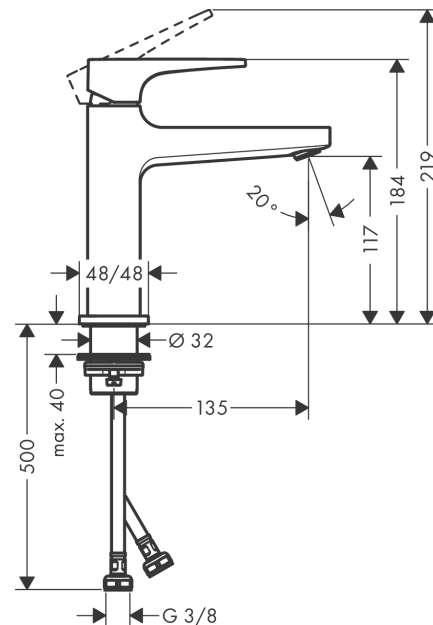

Metropol

Single lever basin mixer 110 with lever handle and push-open waste set

Finish: **Chrome** Article Number: **32507000**

Description

product features

- consists of: single lever basin mixer, waste set
- ComfortZone: 110
- projection: 135 mm
- spout height: 117 mm
- handle variant: lever handle
- spray type: normal spray
- maximum flow rate at 3 bar: 5 l/min
- ceramic cartridge
- temperature limitation adjustable
- suitable for continuous flow water heaters
- push-open waste set G 1¼
- material waste set: metal
- connection type: G ¾ hose connections
- connection dimension: DN15
- EU taxonomy: max. 6 l/min - Substantial Contribution (SC) possible

Technology

Design awards

Product image

Scale drawing

Metropol
Single lever basin mixer 110 with lever handle and push-open waste set
 Finish: **Chrome** Article Number: **32507000**

Flowchart

Metropol
Single lever basin mixer 110 with lever handle and push-open waste set
 Finish: **Chrome** Article Number: **32507000**

Exploded Drawing

Year of production: >01/17

Metropol

Single lever basin mixer 110 with lever handle and push-open waste set

Finish: **Chrome** Article Number: **32507000**

Spare part list

Year of production: >01/17

Pos.	Description	Article Number	Price	PU
1	handle	92995000	-	1
2	screw cover	95704000	-	1
3	flange	92625000	-	1
4	nut	92689000	-	1
5	O-ring 27x1,5	92527000	-	1
6	O-ring 25x1,5	98146000	-	1
7	cartridge, assy	97685000	-	1
8	seal	98865000	-	1
9	adapter for cartridge	92628000	-	1
10	adapter for cartridge	98866000	-	1
11	O-ring 23x2	98398000	-	1
12	aerator M24x1 (5 l/min)	92996000	-	1
13	service tool	95661000	-	1
14	O-ring 32x1,5	92936000	-	1
15	escutcheon	93048000	-	1
16	fixing set (Ø 32)	13961000	-	1
17	flat seal	98749000	-	1
18	lever collar	97548000	-	1
19	connection hose 600 mm M8x0,75 G3/8	96556000	-	1
20	O-ring 6,6x1,6	93019000	-	1
21	sealing set	95581000	-	1
a	push-open waste set	50100000	-	1
b	fixation extension 35 mm	13898000	-	1