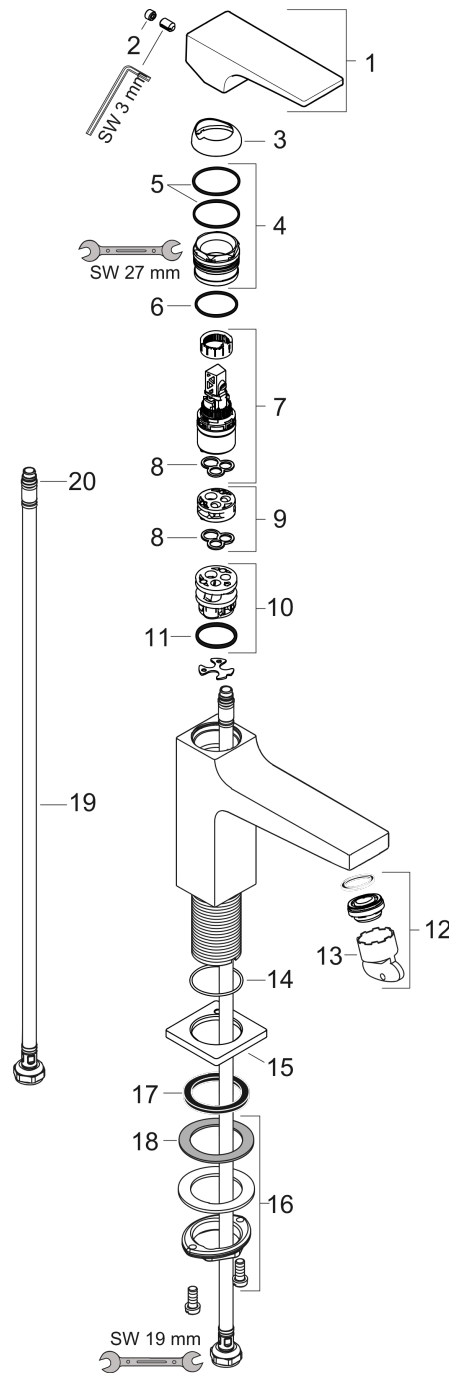

Metropol

Single lever basin mixer 110 with lever handle and push-open waste set

Finish: **Chrome** Article Number: **32507000**

Description

product features

- consists of: single lever basin mixer, waste set
- ComfortZone: 110
- projection: 135 mm
- spout height: 117 mm
- handle variant: lever handle
- spray type: normal spray
- maximum flow rate at 3 bar: 5 l/min
- ceramic cartridge
- temperature limitation adjustable
- suitable for continuous flow water heaters
- push-open waste set G 1¼
- material waste set: metal
- connection type: G ¾ hose connections
- connection dimension: DN15
- EU taxonomy: max. 6 l/min - Substantial Contribution (SC) possible

Technology

Design awards

Product image

Scale drawing

Metropol
Single lever basin mixer 110 with lever handle and push-open waste set
 Finish: **Chrome** Article Number: **32507000**

Flowchart

Metropol
Single lever basin mixer 110 with lever handle and push-open waste set
 Finish: **Chrome** Article Number: **32507000**

Exploded Drawing

Year of production: >01/17

Metropol

Single lever basin mixer 110 with lever handle and push-open waste set

Finish: **Chrome** Article Number: **32507000**

Spare part list

Year of production: >01/17

Pos.	Description	Article Number	Price	PU
1	handle	92995000	-	1
2	screw cover	95704000	-	1
3	flange	92625000	-	1
4	nut	92689000	-	1
5	O-ring 27x1,5	92527000	-	1
6	O-ring 25x1,5	98146000	-	1
7	cartridge, assy	97685000	-	1
8	seal	98865000	-	1
9	adapter for cartridge	92628000	-	1
10	adapter for cartridge	98866000	-	1
11	O-ring 23x2	98398000	-	1
12	aerator M24x1 (5 l/min)	92996000	-	1
13	service tool	95661000	-	1
14	O-ring 32x1,5	92936000	-	1
15	escutcheon	93048000	-	1
16	fixing set (Ø 32)	13961000	-	1
17	flat seal	98749000	-	1
18	lever collar	97548000	-	1
19	connection hose 600 mm M8x0,75 G3/8	96556000	-	1
20	O-ring 6,6x1,6	93019000	-	1
21	sealing set	95581000	-	1
a	push-open waste set	50100000	-	1
b	fixation extension 35 mm	13898000	-	1