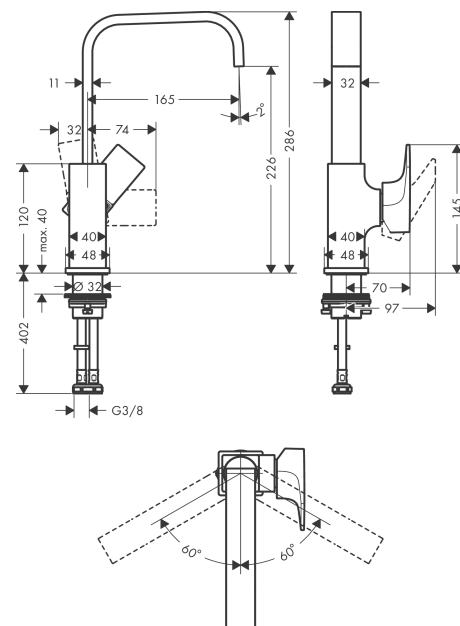

Scale drawing