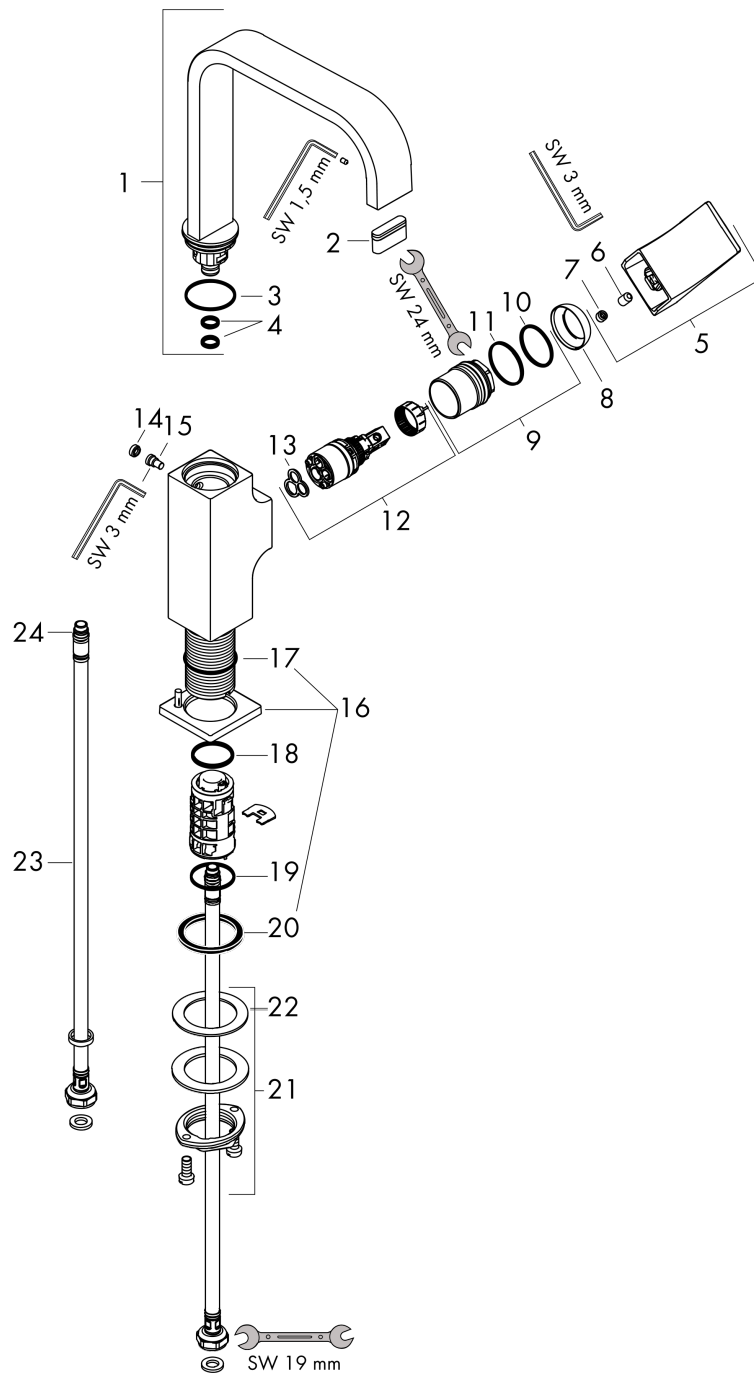

Metropol
Single lever basin mixer 230 with lever handle and push-open waste set
Finish: **Chrome** Article Number: **32511000**

Exploded Drawing

Year of production: >10/17

Metropol

Single lever basin mixer 230 with lever handle and push-open waste set

Finish: **Chrome** Article Number: **32511000**

Spare part list

Year of production: >10/17

Pos.	Description	Article Number	PC	PU
1	spout 165 mm	93084000	19	1
2	spray former	93085000	8	1
3	O-ring 30x1,5	98433000	1	1
4	O-ring 8x2	98112000	1	1
5	handle	93082000	11	1
6	hollow set screw M6x10 DIN 916	96029000	1	1
7	screw cover	95704000	1	1
8	flange	95493000	6	1
9	nut	93086000	7	1
10	O-Ring 22x2	98185000	1	1
11	O-ring 27x1,5	92527000	4	1
12	cartridge, assy	97685000	11	1
13	seal	98865000	8	1
14	plug	93087000	1	1
15	screw	93088000	9	1
16	escutcheon	93048000	9	1
17	O-ring 32x1,5	92936000	1	1
18	O-ring 24x2	98388000	1	1
19	O-ring 26x1,5	98390000	1	1
20	flat seal	98749000	2	1
21	fixing set (Ø 32)	13961000	7	1
22	lever collar	97548000	1	1
23	connection hose 450 mm M8x0,75 G3/8	97206000	8	1
24	O-ring 6,6x1,6	93019000	1	1
a	push-open waste set	50100000	98	1
b	fixation extension 35 mm	13898000	12	1