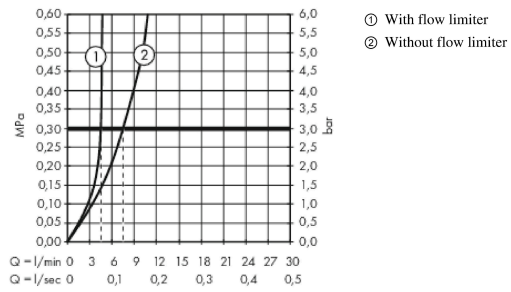

Metropol
Basin mixer 110 Select with push-open waste set
 Finish: **Chrome** Article Number: **32571000**

Description

product features

- consists of: Basin mixer, waste set
- ComfortZone: 110
- projection: 135 mm
- spout height: 117 mm
- handle variant: Select
- spray type: normal spray
- maximum flow rate at 3 bar: 5 l/min
- Select cartridge with temperature control
- temperature limitation adjustable
- suitable for continuous flow water heaters
- push-open waste set G 1¼
- material waste set: metal
- connection type: G ¾ hose connections
- connection dimension: DN15
- EU taxonomy: max. 6 l/min - Substantial Contribution (SC) possible
- PA-IX 7297/IO
- DVGW NW-6506CT0588
- ACS 22 ACC LY 319 France, valide jusqu'au 07.06.2027
- WRAS 2305024
- KCW-2012-0427_South Korea_WSW
- Belg 22-221-27_1

Technology

Certificates / Sustainability

Product image

Scale drawing

Metropol
Basin mixer 110 Select with push-open waste set
 Finish: **Chrome** Article Number: **32571000**

Flowchart

Metropol
Basin mixer 110 Select with push-open waste set
 Finish: **Chrome** Article Number: **32571000**

Exploded Drawing

Year of production: >03/18

Metropol
Basin mixer 110 Select with push-open waste set
 Finish: **Chrome** Article Number: **32571000**

Spare part list

Year of production: >03/18

Pos.	Description	Article Number	PC	PU
1	handle	93070000	12	1
2	adapter for handle	92526000	7	1
3	nut	92528000	11	1
4	O-ring 27x1,5	92527000	4	1
5	cartridge, assy	92529000	14	1
6	adapter for cartridge	98866000	8	1
7	O-ring 23x2	98398000	1	1
8	aerator M24x1 (5 l/min)	92996000	8	1
9	service tool	95661000	2	1
10	escutcheon	93048000	9	1
11	flat seal	98749000	2	1
12	fixing set (Ø 32)	13961000	7	1
13	lever collar	97548000	1	1
14	connection hose 450 mm M8x0,75 G3/8	93405000	9	1
15	O-ring 7x1,5	98422000	1	1
16	non return valve DW 10	96456000	3	1
17	filter	92532000	3	1
18	sealing set	92533000	2	1
a	push-open waste set	50100000	98	1
b	fixation extension 35 mm	13898000	12	1