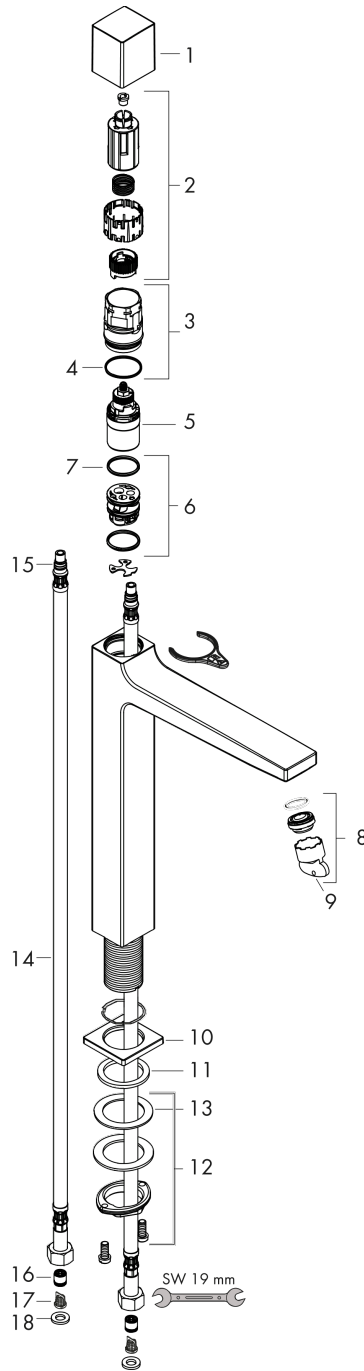

Metropol
Basin mixer 110 Select with push-open waste set
 Finish: **Chrome** Article Number: **32571000**

Description

product features

- consists of: Basin mixer, waste set
- ComfortZone: 110
- projection: 135 mm
- spout height: 117 mm
- handle variant: Select
- spray type: normal spray
- maximum flow rate at 3 bar: 5 l/min
- Select cartridge with temperature control
- temperature limitation adjustable
- suitable for continuous flow water heaters
- push-open waste set G 1¼
- material waste set: metal
- connection type: G ¾ hose connections
- connection dimension: DN15
- EU taxonomy: max. 6 l/min - Substantial Contribution (SC) possible
- PA-IX 7297/IO
- DVGW NW-6506CT0588
- ACS 22 ACC LY 319 France, valide jusqu'au 07.06.2027
- WRAS 2305024
- KCW-2012-0427_South Korea_WSW
- Belg 22-221-27_1

Technology

Certificates / Sustainability

Product image

Scale drawing

Metropol
Basin mixer 110 Select with push-open waste set
 Finish: **Chrome** Article Number: **32571000**

Flowchart

Metropol
Basin mixer 110 Select with push-open waste set
 Finish: **Chrome** Article Number: **32571000**

Exploded Drawing

Year of production: >03/18

Metropol
Basin mixer 110 Select with push-open waste set
 Finish: **Chrome** Article Number: **32571000**

Spare part list

Year of production: >03/18

Pos.	Description	Article Number	PC	PU
1	handle	93070000	12	1
2	adapter for handle	92526000	7	1
3	nut	92528000	11	1
4	O-ring 27x1,5	92527000	4	1
5	cartridge, assy	92529000	14	1
6	adapter for cartridge	98866000	8	1
7	O-ring 23x2	98398000	1	1
8	aerator M24x1 (5 l/min)	92996000	8	1
9	service tool	95661000	2	1
10	escutcheon	93048000	9	1
11	flat seal	98749000	2	1
12	fixing set (Ø 32)	13961000	7	1
13	lever collar	97548000	1	1
14	connection hose 450 mm M8x0,75 G3/8	93405000	9	1
15	O-ring 7x1,5	98422000	1	1
16	non return valve DW 10	96456000	3	1
17	filter	92532000	3	1
18	sealing set	92533000	2	1
a	push-open waste set	50100000	98	1
b	fixation extension 35 mm	13898000	12	1