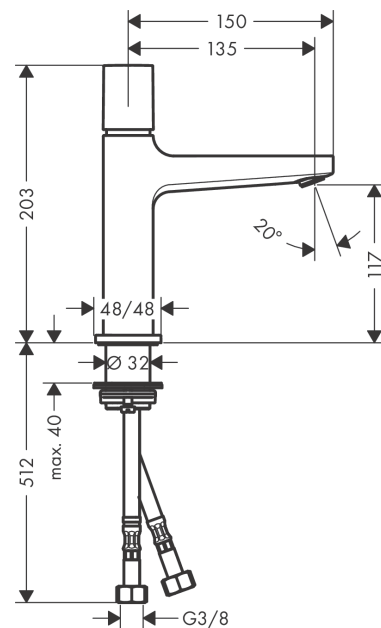

Metropol
Basin mixer 110 Select with push-open waste set
 Finish: **Chrome** Article Number: **32571000**

Description

product features

- consists of: Basin mixer, waste set
- ComfortZone: 110
- projection: 135 mm
- spout height: 117 mm
- handle variant: Select
- spray type: normal spray
- maximum flow rate at 3 bar: 5 l/min
- Select cartridge with temperature control
- temperature limitation adjustable
- suitable for continuous flow water heaters
- push-open waste set G 1¼
- material waste set: metal
- connection type: G ¾ hose connections
- connection dimension: DN15
- EU taxonomy: max. 6 l/min - Substantial Contribution (SC) possible
- PA-IX 7297/IO
- DVGW NW-6506CT0588
- ACS 22 ACC LY 319 France, valide jusqu'au 07.06.2027
- WRAS 2305024
- KCW-2012-0427_South Korea_WSW
- Belg 22-221-27_1

Technology

Certificates / Sustainability

Product image

Scale drawing

Metropol
Basin mixer 110 Select with push-open waste set
 Finish: **Chrome** Article Number: **32571000**

Flowchart

Metropol
Basin mixer 110 Select with push-open waste set
 Finish: **Chrome** Article Number: **32571000**

Exploded Drawing

Year of production: >03/18

Metropol
Basin mixer 110 Select with push-open waste set
 Finish: **Chrome** Article Number: **32571000**

Spare part list

Year of production: >03/18

Pos.	Description	Article Number	PC	PU
1	handle	93070000	12	1
2	adapter for handle	92526000	7	1
3	nut	92528000	11	1
4	O-ring 27x1,5	92527000	4	1
5	cartridge, assy	92529000	14	1
6	adapter for cartridge	98866000	8	1
7	O-ring 23x2	98398000	1	1
8	aerator M24x1 (5 l/min)	92996000	8	1
9	service tool	95661000	2	1
10	escutcheon	93048000	9	1
11	flat seal	98749000	2	1
12	fixing set (Ø 32)	13961000	7	1
13	lever collar	97548000	1	1
14	connection hose 450 mm M8x0,75 G3/8	93405000	9	1
15	O-ring 7x1,5	98422000	1	1
16	non return valve DW 10	96456000	3	1
17	filter	92532000	3	1
18	sealing set	92533000	2	1
a	push-open waste set	50100000	98	1
b	fixation extension 35 mm	13898000	12	1