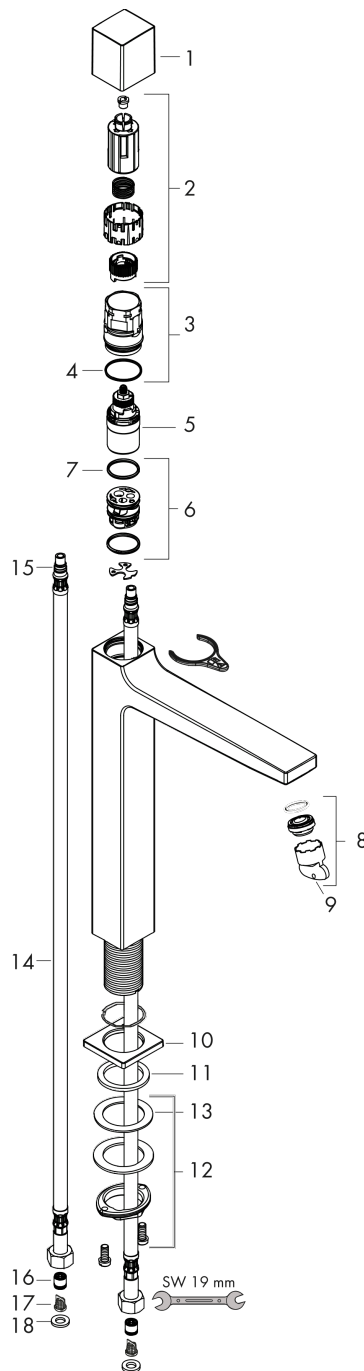

Metropol

Basin mixer 260 Select for wash bowls with push-open waste set

Finish: **Chrome** Article Number: **32572000**

Exploded Drawing

Year of production: >03/17

Metropol

Basin mixer 260 Select for wash bowls with push-open waste set

Finish: **Chrome** Article Number: **32572000**

Spare part list

Year of production: >03/17

Pos.	Description	Article Number	PC	PU
1	handle	93070000	12	1
2	adapter for handle	92526000	7	1
3	nut	92528000	11	1
4	O-ring 27x1,5	92527000	4	1
5	cartridge, assy	92529000	14	1
6	adapter for cartridge	98866000	8	1
7	O-ring 23x2	98398000	1	1
8	aerator M24x1 (5 l/min)	92996000	8	1
9	service tool	95661000	2	1
10	escutcheon	93048000	9	1
11	flat seal	98749000	2	1
12	fixing set (Ø 32)	13961000	7	1
13	lever collar	97548000	1	1
14	connection hose 600 mm M8x0,75 G3/8	95664000	8	1
15	O-ring 7x1,5	98422000	1	1
16	non return valve DW 10	96456000	3	1
17	filter	92532000	3	1
18	sealing set	92533000	2	1
a	push-open waste set	50100000	98	1
b	fixation extension 35 mm	13898000	12	1