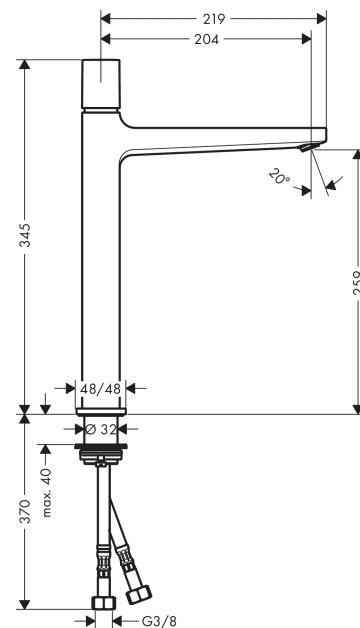

Scale drawing