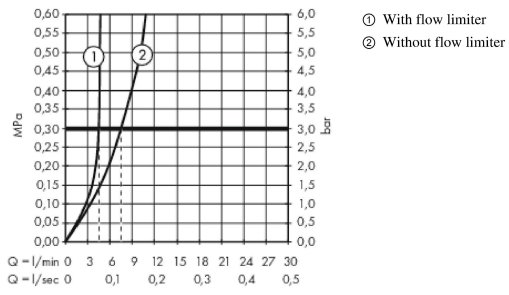

Metropol

Basin mixer 260 Select for wash bowls with push-open waste set

Finish: **Chrome** Article Number: **32572000**

Description

product features

- consists of: Basin mixer, waste set
- ComfortZone: 260
- projection: 204 mm
- spout height: 259 mm
- handle variant: Select
- spray type: normal spray
- maximum flow rate at 3 bar: 5 l/min
- Select cartridge with temperature control
- temperature limitation adjustable
- suitable for continuous flow water heaters
- push-open waste set G 1¼
- material waste set: metal
- connection type: G ¾ hose connections
- connection dimension: DN15
- EU taxonomy: max. 6 l/min - Substantial Contribution (SC) possible
- PA-IX 7297/IO
- DVGW NW-6506CT0588
- ACS 22 ACC LY 319 France, valide jusqu'au 07.06.2027
- WRAS 2305024
- KCW-2012-0427_South Korea_WSW
- Belg 22-221-27_1

Technology

Product image

Scale drawing

Metropol

Basin mixer 260 Select for wash bowls with push-open waste set

Finish: **Chrome** Article Number: **32572000**

Flowchart

Metropol