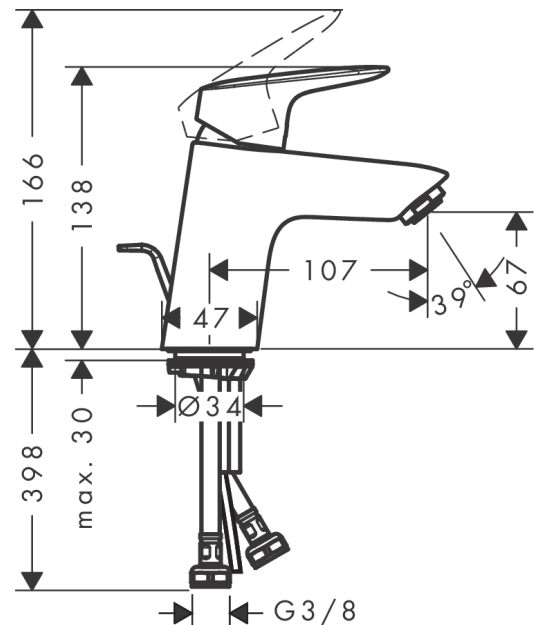

Logis

Single lever basin mixer 70 with pop-up waste set

Finish: **Chrome** Article Number: **71070000**

Description

product features

- consists of: single lever basin mixer, waste set
- ComfortZone: 70
- projection: 107 mm
- spout height: 67 mm
- handle variant: lever handle
- spray type: normal spray
- maximum flow rate at 3 bar: 5 l/min
- ceramic cartridge
- temperature limitation adjustable
- suitable for continuous flow water heaters
- pop-up waste set G 1¼
- material waste set: synthetic
- connection type: G ¾ hose connections
- connection dimension: DN15
- EU taxonomy: max. 6 l/min - Substantial Contribution (SC) possible

Technology

Product image

Scale drawing

Logis
Single lever basin mixer 70 with pop-up waste set
 Finish: **Chrome** Article Number: **71070000**

Flowchart

Logis

Single lever basin mixer 70 with pop-up waste set

Finish: **Chrome** Article Number: **71070000**

Exploded Drawing

Year of production: >05/17

Logis

Single lever basin mixer 70 with pop-up waste set

Finish: **Chrome** Article Number: **71070000**

Spare part list

Year of production: >05/17

Pos.	Description	Article Number	Price	PU
1	handle	92224000	-	1
2	screw cover	96338000	-	1
3	flange	97406000	-	1
4	nut	97209000	-	1
5	O-Ring 32x2	98193000	-	1
6	cartridge, assy	92730000	-	1
7	locking screw for handle	95140000	-	1
8	seal	95008000	-	1
9	adapter for cartridge	98750000	-	1
10	O-Ring 30x2	98186000	-	1
11	O-ring 35x2	92604000	-	1
12	aerator M24x1 (5 l/min)	92372000	-	1
13	screw M8 x 68	97736000	-	1
14	seal Ø 42	98722000	-	1
15	fixing set	96016000	-	1
16	connection hose 450 mm M8x0,75 G3/8	97206000	-	1
17	O-ring 6,6x1,6	93019000	-	1
18	pull rod	96657000	-	1
a	pop up waste	92168000	-	1
b	sealing set	95581000	-	1