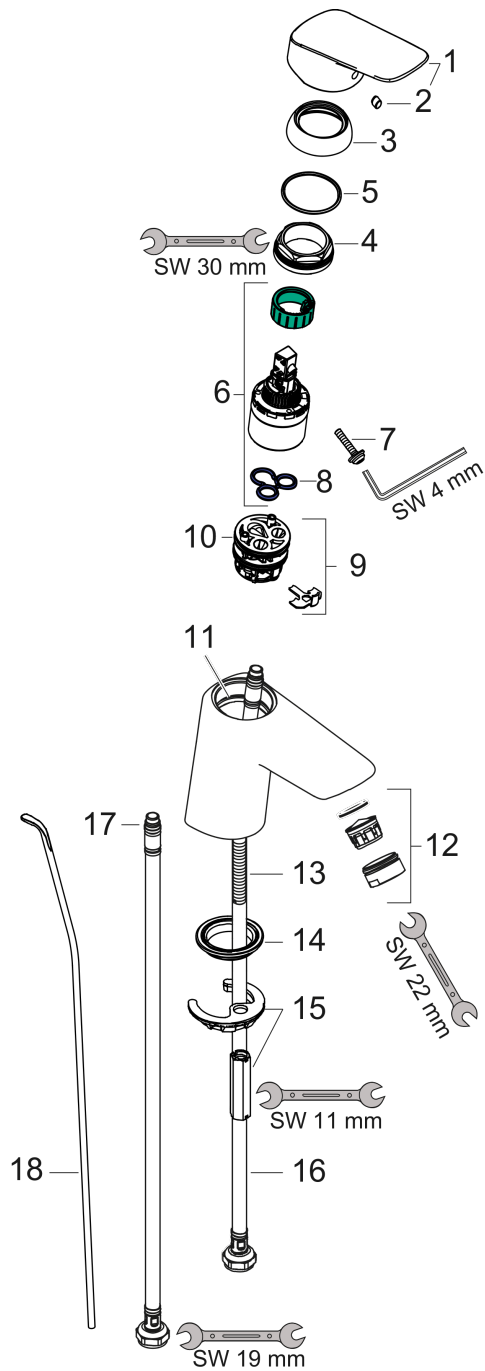

Logis

Single lever basin mixer 70 with pop-up waste set

Finish: **Chrome** Article Number: **71070000**

Description

product features

- consists of: single lever basin mixer, waste set
- ComfortZone: 70
- projection: 107 mm
- spout height: 67 mm
- handle variant: lever handle
- spray type: normal spray
- maximum flow rate at 3 bar: 5 l/min
- ceramic cartridge
- temperature limitation adjustable
- suitable for continuous flow water heaters
- pop-up waste set G 1¼
- material waste set: synthetic
- connection type: G ¾ hose connections
- connection dimension: DN15
- EU taxonomy: max. 6 l/min - Substantial Contribution (SC) possible

Technology

Product image

Scale drawing

Logis
Single lever basin mixer 70 with pop-up waste set
 Finish: **Chrome** Article Number: **71070000**

Flowchart

Logis

Single lever basin mixer 70 with pop-up waste set

Finish: **Chrome** Article Number: **71070000**

Exploded Drawing

Year of production: >05/17

Logis

Single lever basin mixer 70 with pop-up waste set

Finish: **Chrome** Article Number: **71070000**

Spare part list

Year of production: >05/17

Pos.	Description	Article Number	Price	PU
1	handle	92224000	-	1
2	screw cover	96338000	-	1
3	flange	97406000	-	1
4	nut	97209000	-	1
5	O-Ring 32x2	98193000	-	1
6	cartridge, assy	92730000	-	1
7	locking screw for handle	95140000	-	1
8	seal	95008000	-	1
9	adapter for cartridge	98750000	-	1
10	O-Ring 30x2	98186000	-	1
11	O-ring 35x2	92604000	-	1
12	aerator M24x1 (5 l/min)	92372000	-	1
13	screw M8 x 68	97736000	-	1
14	seal Ø 42	98722000	-	1
15	fixing set	96016000	-	1
16	connection hose 450 mm M8x0,75 G3/8	97206000	-	1
17	O-ring 6,6x1,6	93019000	-	1
18	pull rod	96657000	-	1
a	pop up waste	92168000	-	1
b	sealing set	95581000	-	1