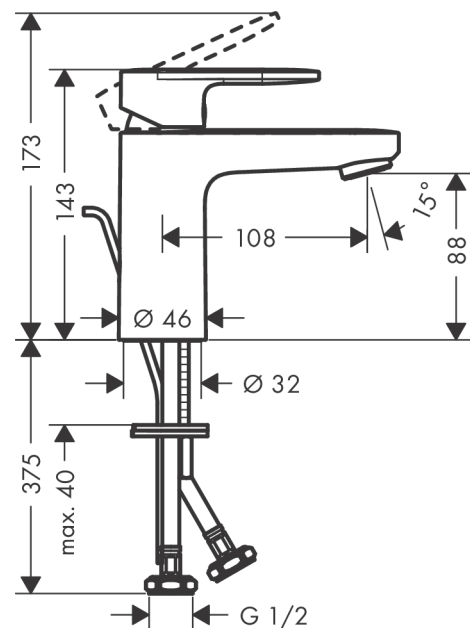

Vernis Blend

Single lever basin mixer 100 with pop-up waste set

Finish: **Matt Black** Article Number: **71551677**

Description

product features

- consists of: single lever basin mixer, waste set
- ComfortZone: 100
- projection: 108 mm
- spout height: 88 mm
- handle variant: lever handle
- spray type: normal spray
- maximum flow rate at 3 bar: 5 l/min
- ceramic cartridge
- suitable for continuous flow water heaters
- pop-up waste set G 1¼
- material waste set: synthetic
- connection type: G ½ connections
- connection dimension: DN15

Technology

Product image

Scale drawing

Vernis Blend

Single lever basin mixer 100 with pop-up waste set

Finish: **Matt Black** Article Number: **71551677**

Flowchart

Vernis Blend
Single lever basin mixer 100 with pop-up waste set
 Finish: **Matt Black** Article Number: **71551677**

Exploded Drawing

Year of production: >04/21

Vernis Blend

Single lever basin mixer 100 with pop-up waste set

Finish: **Matt Black** Article Number: **71551677**

Spare part list

Year of production: >04/21

Pos.	Description	Article Number	PC	PU
1	handle	93678677	0	1
2	screw cover	96338000	1	1
3	flange	93680000	3	1
4	nut	93681000	6	1
5	O-ring 24x1,5	98434000	1	1
6	cartridge, assy	97685000	11	1
7	locking screw for handle	95140000	2	1
8	aerator swivelling M24x1 (5 l/min)	93834000	6	1
9	seal Ø 42	98722000	2	1
10	fixing set	96016000	8	1
11	pull rod	93683000	4	1
a	pop up waste	94159007	0	1