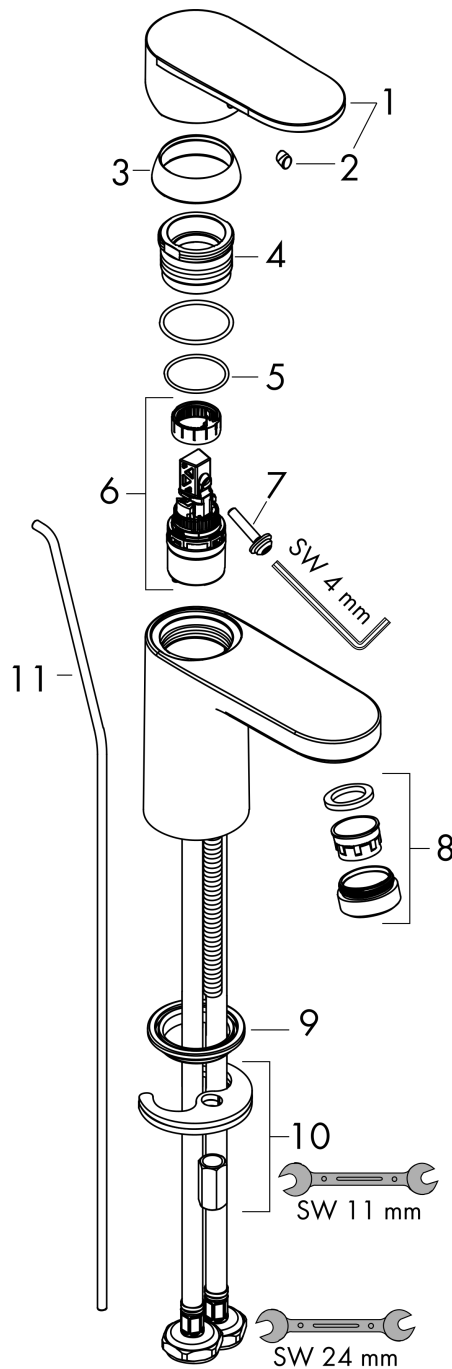

Vernis Blend

Single lever basin mixer 100 with pop-up waste set

Finish: **Matt Black** Article Number: **71551677**

Description

product features

- consists of: single lever basin mixer, waste set
- ComfortZone: 100
- projection: 108 mm
- spout height: 88 mm
- handle variant: lever handle
- spray type: normal spray
- maximum flow rate at 3 bar: 5 l/min
- ceramic cartridge
- suitable for continuous flow water heaters
- pop-up waste set G 1¼
- material waste set: synthetic
- connection type: G ½ connections
- connection dimension: DN15

Technology

Product image

Scale drawing

Vernis Blend

Single lever basin mixer 100 with pop-up waste set

Finish: **Matt Black** Article Number: **71551677**

Flowchart

Vernis Blend
Single lever basin mixer 100 with pop-up waste set
 Finish: **Matt Black** Article Number: **71551677**

Exploded Drawing

Year of production: >04/21

Vernis Blend

Single lever basin mixer 100 with pop-up waste set

Finish: **Matt Black** Article Number: **71551677**

Spare part list

Year of production: >04/21

Pos.	Description	Article Number	PC	PU
1	handle	93678677	0	1
2	screw cover	96338000	1	1
3	flange	93680000	3	1
4	nut	93681000	6	1
5	O-ring 24x1,5	98434000	1	1
6	cartridge, assy	97685000	11	1
7	locking screw for handle	95140000	2	1
8	aerator swivelling M24x1 (5 l/min)	93834000	6	1
9	seal Ø 42	98722000	2	1
10	fixing set	96016000	8	1
11	pull rod	93683000	4	1
a	pop up waste	94159007	0	1