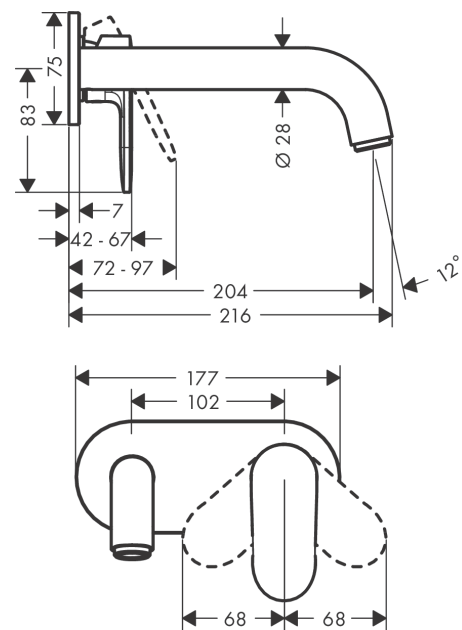

## Vernis Blend

Basin mixer set for concealed installation wall-mounted with spout 20,4 cm

Finish: **Chrome** Article Number: **71555007**

#### product features

- consists of: single lever basin mixer for concealed installation wall-mounted, basic set
- projection: 204 mm
- handle variant: lever handle
- spray type: normal spray
- maximum flow rate at 3 bar: 5 l/min
- ceramic cartridge
- suitable for continuous flow water heaters
- connection type: basic set
- connection dimension: DN15
- positioning of the mixer system only possible on the right, spout left

### Scale drawing

### Spare part list

Year of production: >04/20

Pos.	Description	Article Number	PC	PU
1	spout cpl.	93710007	0	1
2	aerator M24x1	92254000	9	1
3	hollow set screw M5x5	98446000	1	1
4	handle	93678007	0	1
5	screw cover	96338000	1	1
6	flange	93680000	3	1
7	escutcheon	93714007	0	1
8	nut	93711000	0	1
9	O-ring 38x2	98396000	1	1
10	cartridge, assy	97685000	11	1
11	locking screw for handle	95140000	2	1
12	O-ring 34,65x1,78	93772000	0	1
13	connecting thread G½	93771000	7	1
14	O-ring 13x2	98128000	1	1
a	extension 25 mm	71556007	0	1