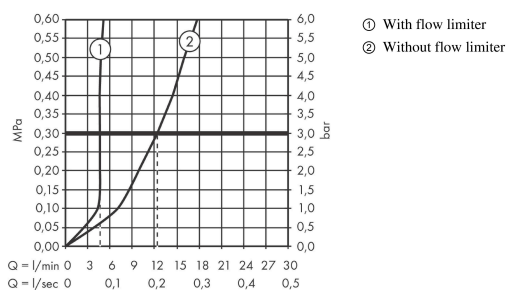

Vernis Blend

Basin mixer set for concealed installation wall-mounted with spout 20,4 cm

Finish: **Chrome** Article Number: **71555007**

Description

product features

- consists of: single lever basin mixer for concealed installation wall-mounted, basic set
- projection: 204 mm
- handle variant: lever handle
- spray type: normal spray
- maximum flow rate at 3 bar: 5 l/min
- ceramic cartridge
- suitable for continuous flow water heaters
- connection type: basic set
- connection dimension: DN15
- positioning of the mixer system only possible on the right, spout left

Technology

Product image

Scale drawing

Flowchart