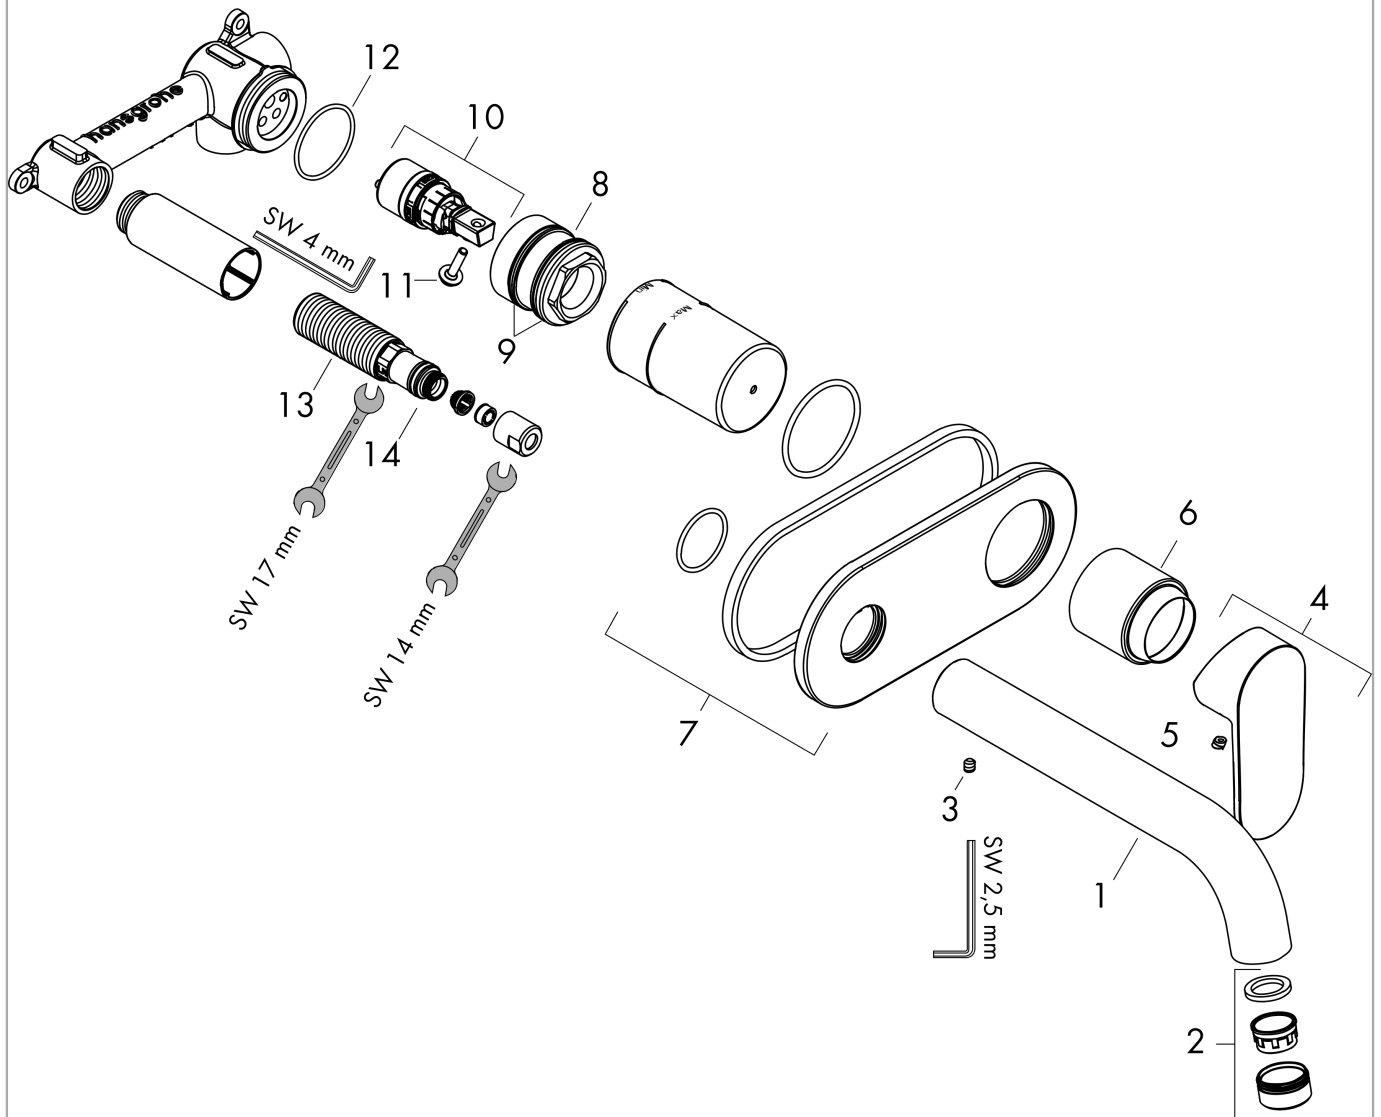

#### product features

- consists of: single lever basin mixer for concealed installation wall-mounted, basic set
- projection: 204 mm
- handle variant: lever handle
- spray type: normal spray
- maximum flow rate at 3 bar: 5 l/min
- ceramic cartridge
- suitable for continuous flow water heaters
- connection type: basic set
- connection dimension: DN15
- positioning of the mixer system only possible on the right, spout left

### Scale drawing

### Flowchart

**Vernis Blend**

**Basin mixer set for concealed installation wall-mounted with spout 20,4 cm**

Finish: **Chrome** Article Number: **71555007**

**Exploded Drawing**

Year of production: >04/20

### Spare part list

Year of production: >04/20

Pos.	Description	Article Number	PC	PU
1	spout cpl.	93710007	0	1
2	aerator M24x1	92254000	9	1
3	hollow set screw M5x5	98446000	1	1
4	handle	93678007	0	1
5	screw cover	96338000	1	1
6	flange	93680000	3	1
7	escutcheon	93714007	0	1
8	nut	93711000	0	1
9	O-ring 38x2	98396000	1	1
10	cartridge, assy	97685000	11	1
11	locking screw for handle	95140000	2	1
12	O-ring 34,65x1,78	93772000	0	1
13	connecting thread G½	93771000	7	1
14	O-ring 13x2	98128000	1	1
a	extension 25 mm	71556007	0	1