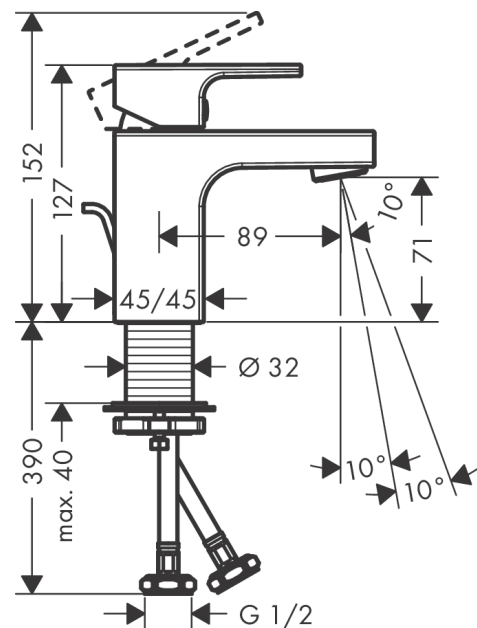

Vernis Shape
Single lever basin mixer 70 with pop-up waste set
 Finish: **Chrome** Article Number: **71560007**

Description

product features

- consists of: single lever basin mixer, waste set
- ComfortZone: 70
- projection: 89 mm
- spout height: 71 mm
- handle variant: lever handle
- spray type: normal spray
- maximum flow rate at 3 bar: 6 l/min
- ceramic cartridge
- with isolated water conduction - without contact with nickel and lead
- suitable for continuous flow water heaters
- pop-up waste set G 1¼
- material waste set: synthetic
- connection type: G ½ connections
- connection dimension: DN15

Technology

Product image

Scale drawing

Vernis Shape
Single lever basin mixer 70 with pop-up waste set
 Finish: **Chrome** Article Number: **71560007**

Flowchart

Vernis Shape
Single lever basin mixer 70 with pop-up waste set
 Finish: **Chrome** Article Number: **71560007**

Exploded Drawing

Year of production: >04/20

Vernis Shape
Single lever basin mixer 70 with pop-up waste set
 Finish: **Chrome** Article Number: **71560007**

Spare part list

Year of production: >04/20

| Pos. | Description | Article Number | PC | PU |
|------|--------------------------|----------------|----|----|
| 1 | handle | 93684000 | 8 | 1 |
| 2 | screw cover | 96338000 | 1 | 1 |
| 3 | flange | 93680000 | 3 | 1 |
| 4 | nut | 93686000 | 7 | 1 |
| 5 | cartridge, assy | 97685000 | 11 | 1 |
| 6 | locking screw for handle | 95140000 | 2 | 1 |
| 7 | aerator M24x1 (5 l/min) | 92372000 | 6 | 1 |
| 8 | seal | 93687000 | 1 | 1 |
| 9 | fixing set (Ø 32) | 13961000 | 7 | 1 |
| 10 | pull rod | 93683000 | 4 | 1 |
| a | pop up waste | 94159007 | 0 | 1 |
| b | fixation extension 35 mm | 13898000 | 12 | 1 |