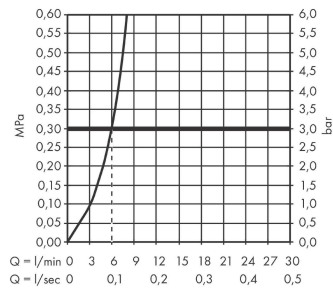

Vernis Shape
Single lever basin mixer 70 with pop-up waste set
 Finish: **Chrome** Article Number: **71560007**

Description

product features

- consists of: single lever basin mixer, waste set
- ComfortZone: 70
- projection: 89 mm
- spout height: 71 mm
- handle variant: lever handle
- spray type: normal spray
- maximum flow rate at 3 bar: 6 l/min
- ceramic cartridge
- with isolated water conduction - without contact with nickel and lead
- suitable for continuous flow water heaters
- pop-up waste set G 1¼
- material waste set: synthetic
- connection type: G ½ connections
- connection dimension: DN15

Technology

Product image

Scale drawing

Vernis Shape
Single lever basin mixer 70 with pop-up waste set
 Finish: **Chrome** Article Number: **71560007**

Flowchart

Vernis Shape
Single lever basin mixer 70 with pop-up waste set
 Finish: **Chrome** Article Number: **71560007**