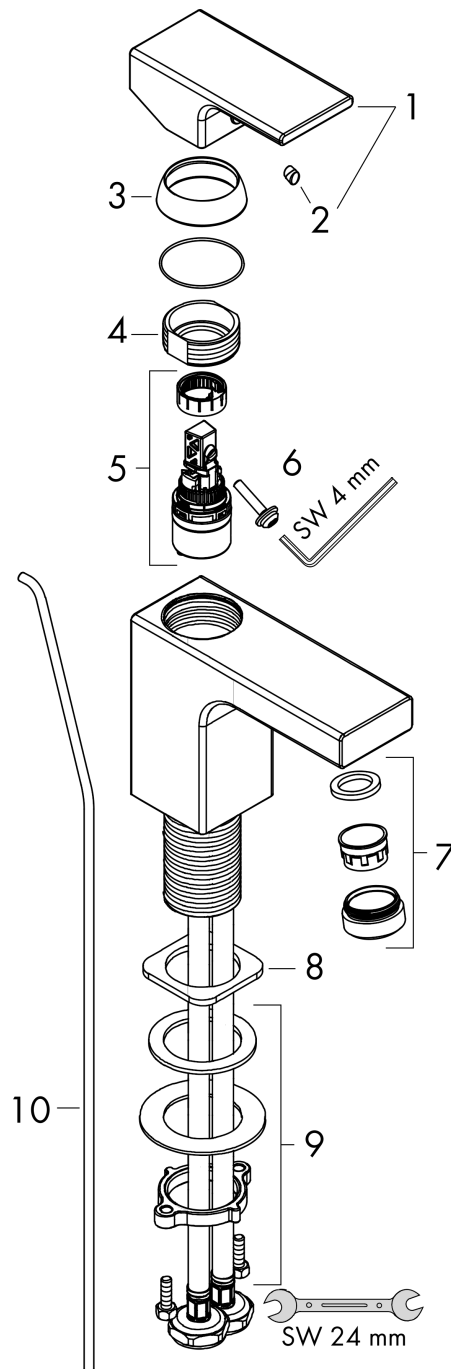

Vernis Shape
Single lever basin mixer 70 with pop-up waste set
 Finish: **Chrome** Article Number: **71560007**

Description

product features

- consists of: single lever basin mixer, waste set
- ComfortZone: 70
- projection: 89 mm
- spout height: 71 mm
- handle variant: lever handle
- spray type: normal spray
- maximum flow rate at 3 bar: 6 l/min
- ceramic cartridge
- with isolated water conduction - without contact with nickel and lead
- suitable for continuous flow water heaters
- pop-up waste set G 1¼
- material waste set: synthetic
- connection type: G ½ connections
- connection dimension: DN15

Technology

Product image

Scale drawing

Vernis Shape
Single lever basin mixer 70 with pop-up waste set
 Finish: **Chrome** Article Number: **71560007**

Flowchart

Vernis Shape
Single lever basin mixer 70 with pop-up waste set
 Finish: **Chrome** Article Number: **71560007**

Exploded Drawing

Year of production: >04/20

Vernis Shape
Single lever basin mixer 70 with pop-up waste set
 Finish: **Chrome** Article Number: **71560007**

Spare part list

Year of production: >04/20

| Pos. | Description | Article Number | PC | PU |
|------|--------------------------|----------------|----|----|
| 1 | handle | 93684000 | 8 | 1 |
| 2 | screw cover | 96338000 | 1 | 1 |
| 3 | flange | 93680000 | 3 | 1 |
| 4 | nut | 93686000 | 7 | 1 |
| 5 | cartridge, assy | 97685000 | 11 | 1 |
| 6 | locking screw for handle | 95140000 | 2 | 1 |
| 7 | aerator M24x1 (5 l/min) | 92372000 | 6 | 1 |
| 8 | seal | 93687000 | 1 | 1 |
| 9 | fixing set (Ø 32) | 13961000 | 7 | 1 |
| 10 | pull rod | 93683000 | 4 | 1 |
| a | pop up waste | 94159007 | 0 | 1 |
| b | fixation extension 35 mm | 13898000 | 12 | 1 |