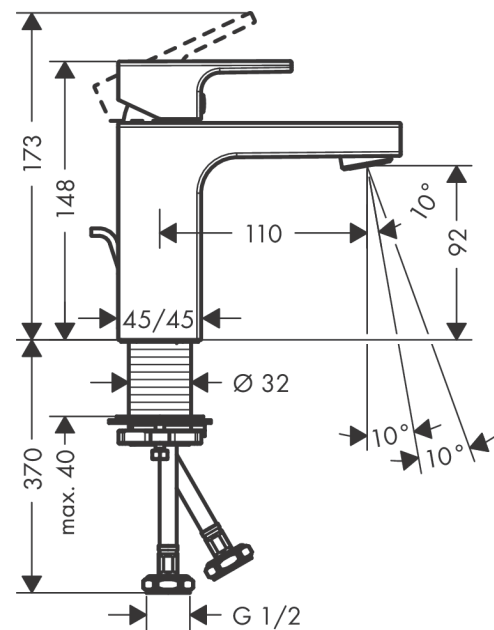

Vernis Shape
Single lever basin mixer 100 with pop-up waste set
 Finish: **Chrome** Article Number: **71561007**

Description

product features

- consists of: single lever basin mixer, waste set
- ComfortZone: 100
- projection: 110 mm
- spout height: 95 mm
- handle variant: lever handle
- spray type: normal spray
- maximum flow rate at 3 bar: 6 l/min
- ceramic cartridge
- with isolated water conduction - without contact with nickel and lead
- suitable for continuous flow water heaters
- pop-up waste set G 1¼
- material waste set: synthetic
- connection type: G ½ connections
- connection dimension: DN15

Technology

Product image

Scale drawing

Vernis Shape
Single lever basin mixer 100 with pop-up waste set
 Finish: **Chrome** Article Number: **71561007**

Flowchart

Vernis Shape
Single lever basin mixer 100 with pop-up waste set
 Finish: **Chrome** Article Number: **71561007**

Exploded Drawing

Year of production: >04/20

Vernis Shape
Single lever basin mixer 100 with pop-up waste set
 Finish: **Chrome** Article Number: **71561007**

Spare part list

Year of production: >04/20

Pos.	Description	Article Number	PC	PU
1	handle	93684000	8	1
2	screw cover	96338000	1	1
3	flange	93680000	3	1
4	nut	93686000	7	1
5	cartridge, assy	97685000	11	1
6	locking screw for handle	95140000	2	1
7	aerator M24x1 (5 l/min)	92372000	6	1
8	seal	93687000	1	1
9	fixing set (Ø 32)	13961000	7	1
10	pull rod	93683000	4	1
a	pop up waste	94159007	0	1
b	fixation extension 35 mm	13898000	12	1