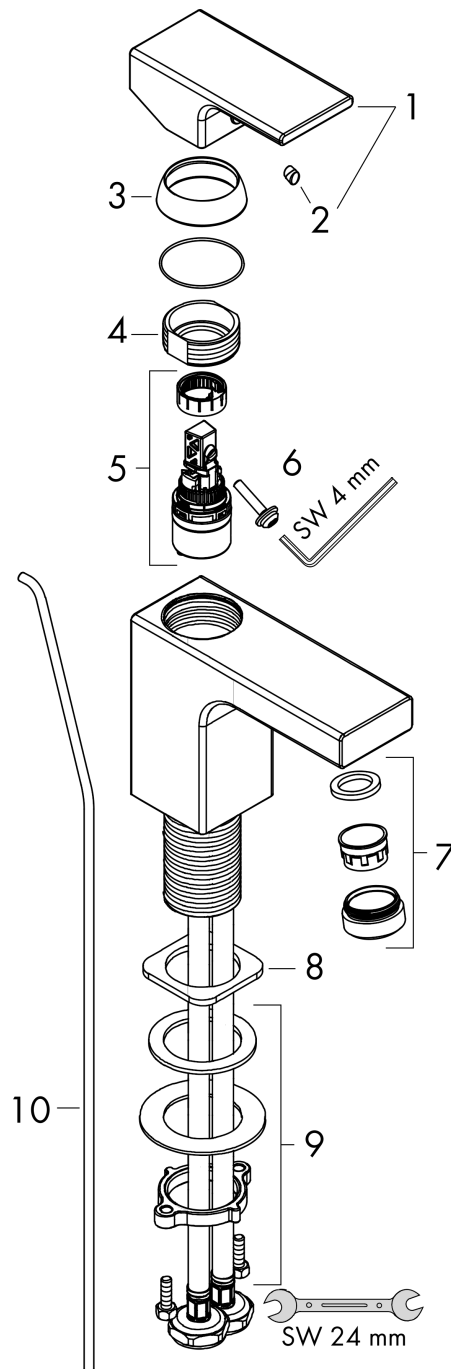

Vernis Shape
Single lever basin mixer 100 with pop-up waste set
 Finish: **Chrome** Article Number: **71561007**

Description

product features

- consists of: single lever basin mixer, waste set
- ComfortZone: 100
- projection: 110 mm
- spout height: 95 mm
- handle variant: lever handle
- spray type: normal spray
- maximum flow rate at 3 bar: 6 l/min
- ceramic cartridge
- with isolated water conduction - without contact with nickel and lead
- suitable for continuous flow water heaters
- pop-up waste set G 1¼
- material waste set: synthetic
- connection type: G ½ connections
- connection dimension: DN15

Technology

Product image

Scale drawing

Vernis Shape
Single lever basin mixer 100 with pop-up waste set
 Finish: **Chrome** Article Number: **71561007**

Flowchart

Vernis Shape
Single lever basin mixer 100 with pop-up waste set
 Finish: **Chrome** Article Number: **71561007**

Exploded Drawing

Year of production: >04/20

Vernis Shape
Single lever basin mixer 100 with pop-up waste set
 Finish: **Chrome** Article Number: **71561007**

Spare part list

Year of production: >04/20

Pos.	Description	Article Number	PC	PU
1	handle	93684000	8	1
2	screw cover	96338000	1	1
3	flange	93680000	3	1
4	nut	93686000	7	1
5	cartridge, assy	97685000	11	1
6	locking screw for handle	95140000	2	1
7	aerator M24x1 (5 l/min)	92372000	6	1
8	seal	93687000	1	1
9	fixing set (Ø 32)	13961000	7	1
10	pull rod	93683000	4	1
a	pop up waste	94159007	0	1
b	fixation extension 35 mm	13898000	12	1