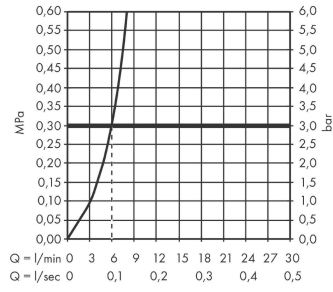

Vernis Shape
Single lever basin mixer 100 with pop-up waste set
 Finish: **Chrome** Article Number: **71561007**

Description

product features

- consists of: single lever basin mixer, waste set
- ComfortZone: 100
- projection: 110 mm
- spout height: 95 mm
- handle variant: lever handle
- spray type: normal spray
- maximum flow rate at 3 bar: 6 l/min
- ceramic cartridge
- with isolated water conduction - without contact with nickel and lead
- suitable for continuous flow water heaters
- pop-up waste set G 1¼
- material waste set: synthetic
- connection type: G ½ connections
- connection dimension: DN15

Technology

Product image

Scale drawing

Vernis Shape
Single lever basin mixer 100 with pop-up waste set
 Finish: **Chrome** Article Number: **71561007**

Flowchart

Vernis Shape
Single lever basin mixer 100 with pop-up waste set
 Finish: **Chrome** Article Number: **71561007**