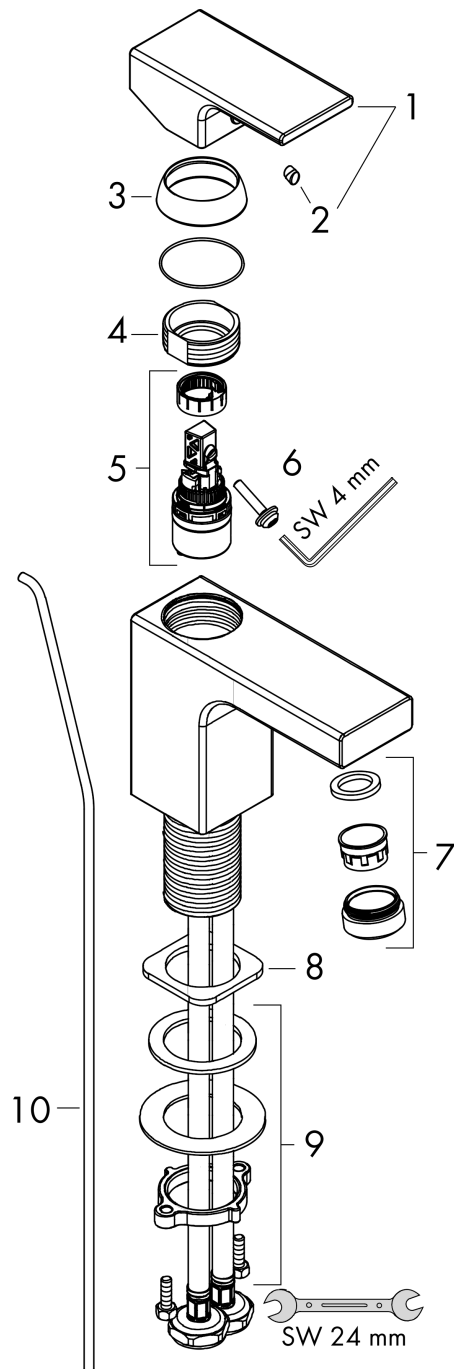

Vernis Shape

Single lever basin mixer 100 with pop-up waste set

Finish: **Matt Black** Article Number: **71561677**

Description

product features

- consists of: single lever basin mixer, waste set
- ComfortZone: 100
- projection: 110 mm
- spout height: 95 mm
- handle variant: lever handle
- spray type: normal spray
- maximum flow rate at 3 bar: 6 l/min
- ceramic cartridge
- with isolated water conduction - without contact with nickel and lead
- suitable for continuous flow water heaters
- pop-up waste set G 1¼
- material waste set: synthetic
- connection type: G ½ connections
- connection dimension: DN15

Technology

Product image

Scale drawing

Vernis Shape
Single lever basin mixer 100 with pop-up waste set
 Finish: **Matt Black** Article Number: **71561677**

Flowchart

Vernis Shape
Single lever basin mixer 100 with pop-up waste set
 Finish: **Matt Black** Article Number: **71561677**

Exploded Drawing

Year of production: >04/21

Vernis Shape
Single lever basin mixer 100 with pop-up waste set
 Finish: **Matt Black** Article Number: **71561677**

Spare part list

Year of production: >04/21

Pos.	Description	Article Number	PC	PU
1	handle	93684670	58	1
2	screw cover	96338000	1	1
3	flange	93680670	53	1
4	nut	93686000	7	1
5	cartridge, assy	97685000	11	1
6	locking screw for handle	95140000	2	1
7	aerator swivelling M24x1 (7 l/min)	94443670	0	1
8	seal	93687000	1	1
9	fixing set (Ø 32)	13961000	7	1
10	lever collar	97548000	1	1
11	pull rod	93683670	54	1
a	pop up waste	94159677	0	1
b	fixation extension 35 mm	13898000	12	1