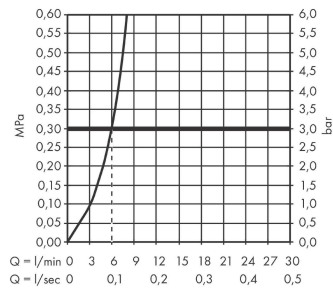

Vernis Shape

Single lever basin mixer 100 with pop-up waste set

Finish: **Matt Black** Article Number: **71561677**

Description

product features

- consists of: single lever basin mixer, waste set
- ComfortZone: 100
- projection: 110 mm
- spout height: 95 mm
- handle variant: lever handle
- spray type: normal spray
- maximum flow rate at 3 bar: 6 l/min
- ceramic cartridge
- with isolated water conduction - without contact with nickel and lead
- suitable for continuous flow water heaters
- pop-up waste set G 1¼
- material waste set: synthetic
- connection type: G ½ connections
- connection dimension: DN15

Technology

Product image

Scale drawing

Vernis Shape
Single lever basin mixer 100 with pop-up waste set
 Finish: **Matt Black** Article Number: **71561677**

Flowchart

Vernis Shape
Single lever basin mixer 100 with pop-up waste set
 Finish: **Matt Black** Article Number: **71561677**