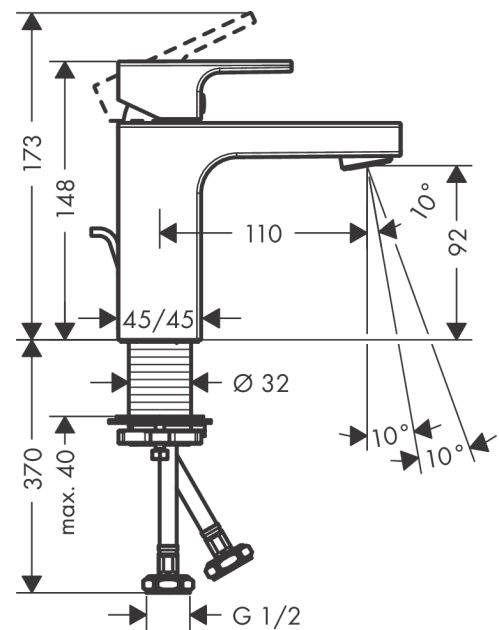

Vernis Shape

Single lever basin mixer 100 with pop-up waste set

Finish: **Matt Black** Article Number: **71561677**

Description

product features

- consists of: single lever basin mixer, waste set
- ComfortZone: 100
- projection: 110 mm
- spout height: 95 mm
- handle variant: lever handle
- spray type: normal spray
- maximum flow rate at 3 bar: 6 l/min
- ceramic cartridge
- with isolated water conduction - without contact with nickel and lead
- suitable for continuous flow water heaters
- pop-up waste set G 1¼
- material waste set: synthetic
- connection type: G ½ connections
- connection dimension: DN15

Technology

Product image

Scale drawing

Vernis Shape
Single lever basin mixer 100 with pop-up waste set
 Finish: **Matt Black** Article Number: **71561677**

Flowchart

Vernis Shape
Single lever basin mixer 100 with pop-up waste set
 Finish: **Matt Black** Article Number: **71561677**

Exploded Drawing

Year of production: >04/21

Vernis Shape
Single lever basin mixer 100 with pop-up waste set
 Finish: **Matt Black** Article Number: **71561677**

Spare part list

Year of production: >04/21

Pos.	Description	Article Number	PC	PU
1	handle	93684670	58	1
2	screw cover	96338000	1	1
3	flange	93680670	53	1
4	nut	93686000	7	1
5	cartridge, assy	97685000	11	1
6	locking screw for handle	95140000	2	1
7	aerator swivelling M24x1 (7 l/min)	94443670	0	1
8	seal	93687000	1	1
9	fixing set (Ø 32)	13961000	7	1
10	lever collar	97548000	1	1
11	pull rod	93683670	54	1
a	pop up waste	94159677	0	1
b	fixation extension 35 mm	13898000	12	1